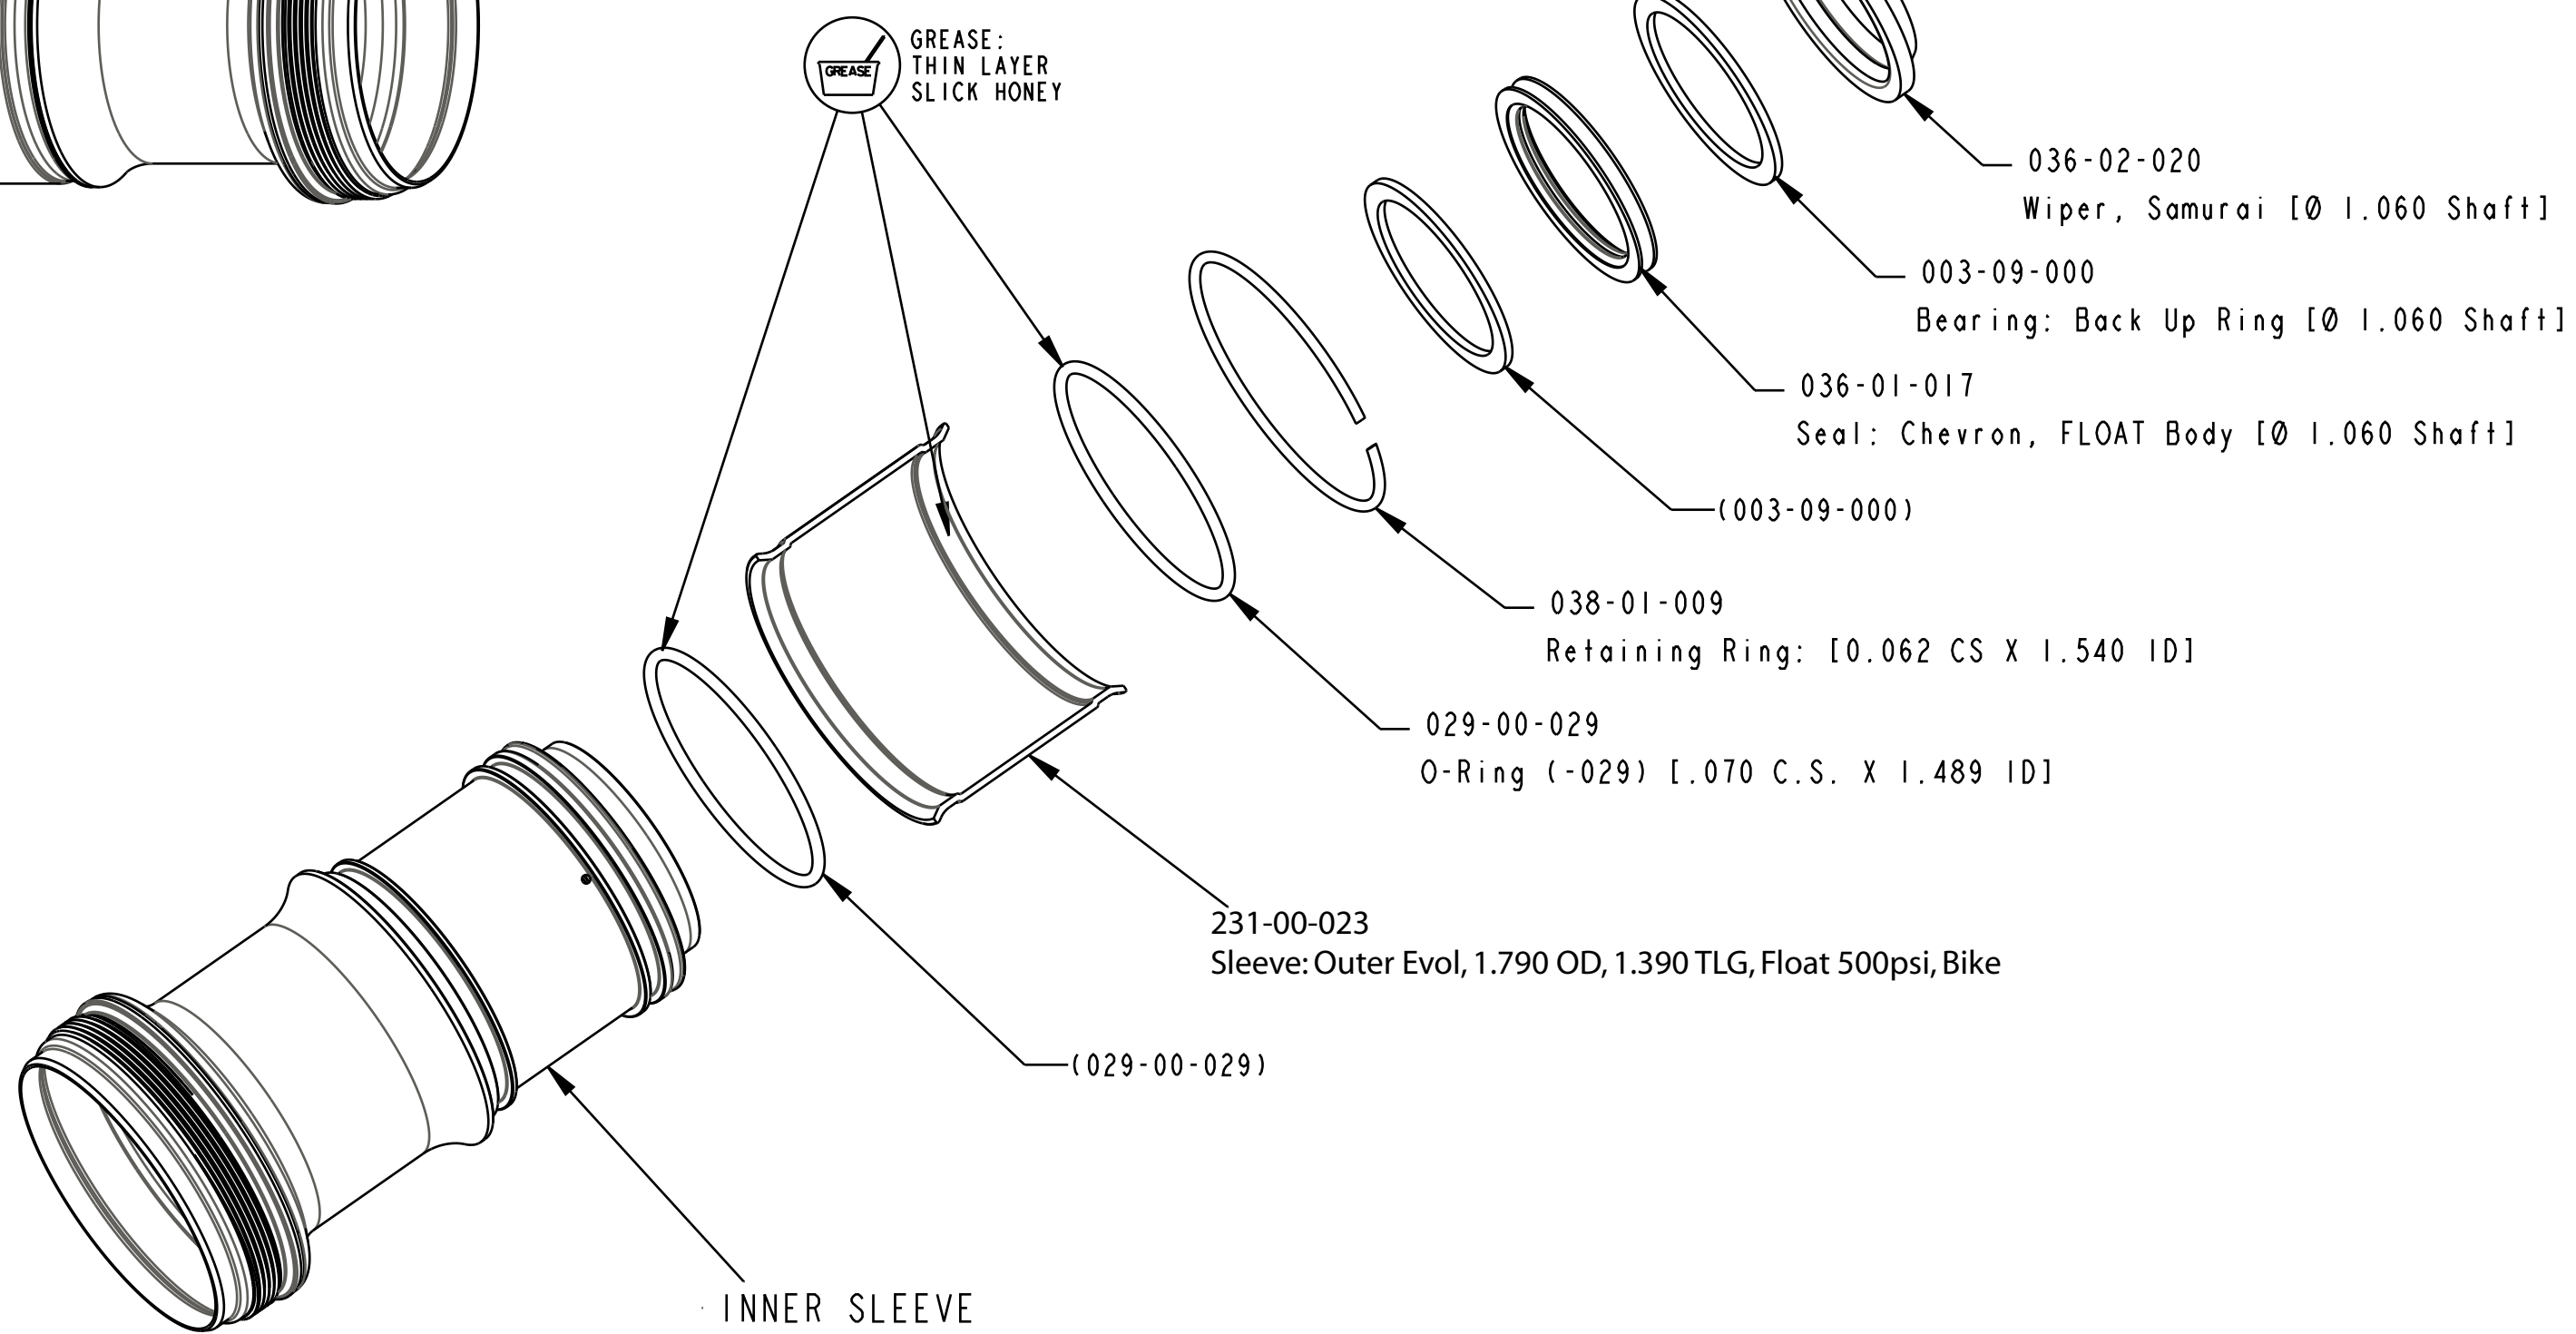

4

3

2

1

SECTION A-A

<b>FOX</b> <b>FOX Factory, Inc.</b>		Ph 831-768-1100
130 Hangar Way, Watsonville, CA 95076 USA		Fax 831-768-9312
TITLE <b>Sleeve Assemblies: Evol, Kashima and Ano Nude 4, 185(T) X 50/55</b>		
SIZE	DWG. NO.	
<b>C</b>		
PLOT SCALE   .00 : 1		SHEET   OF