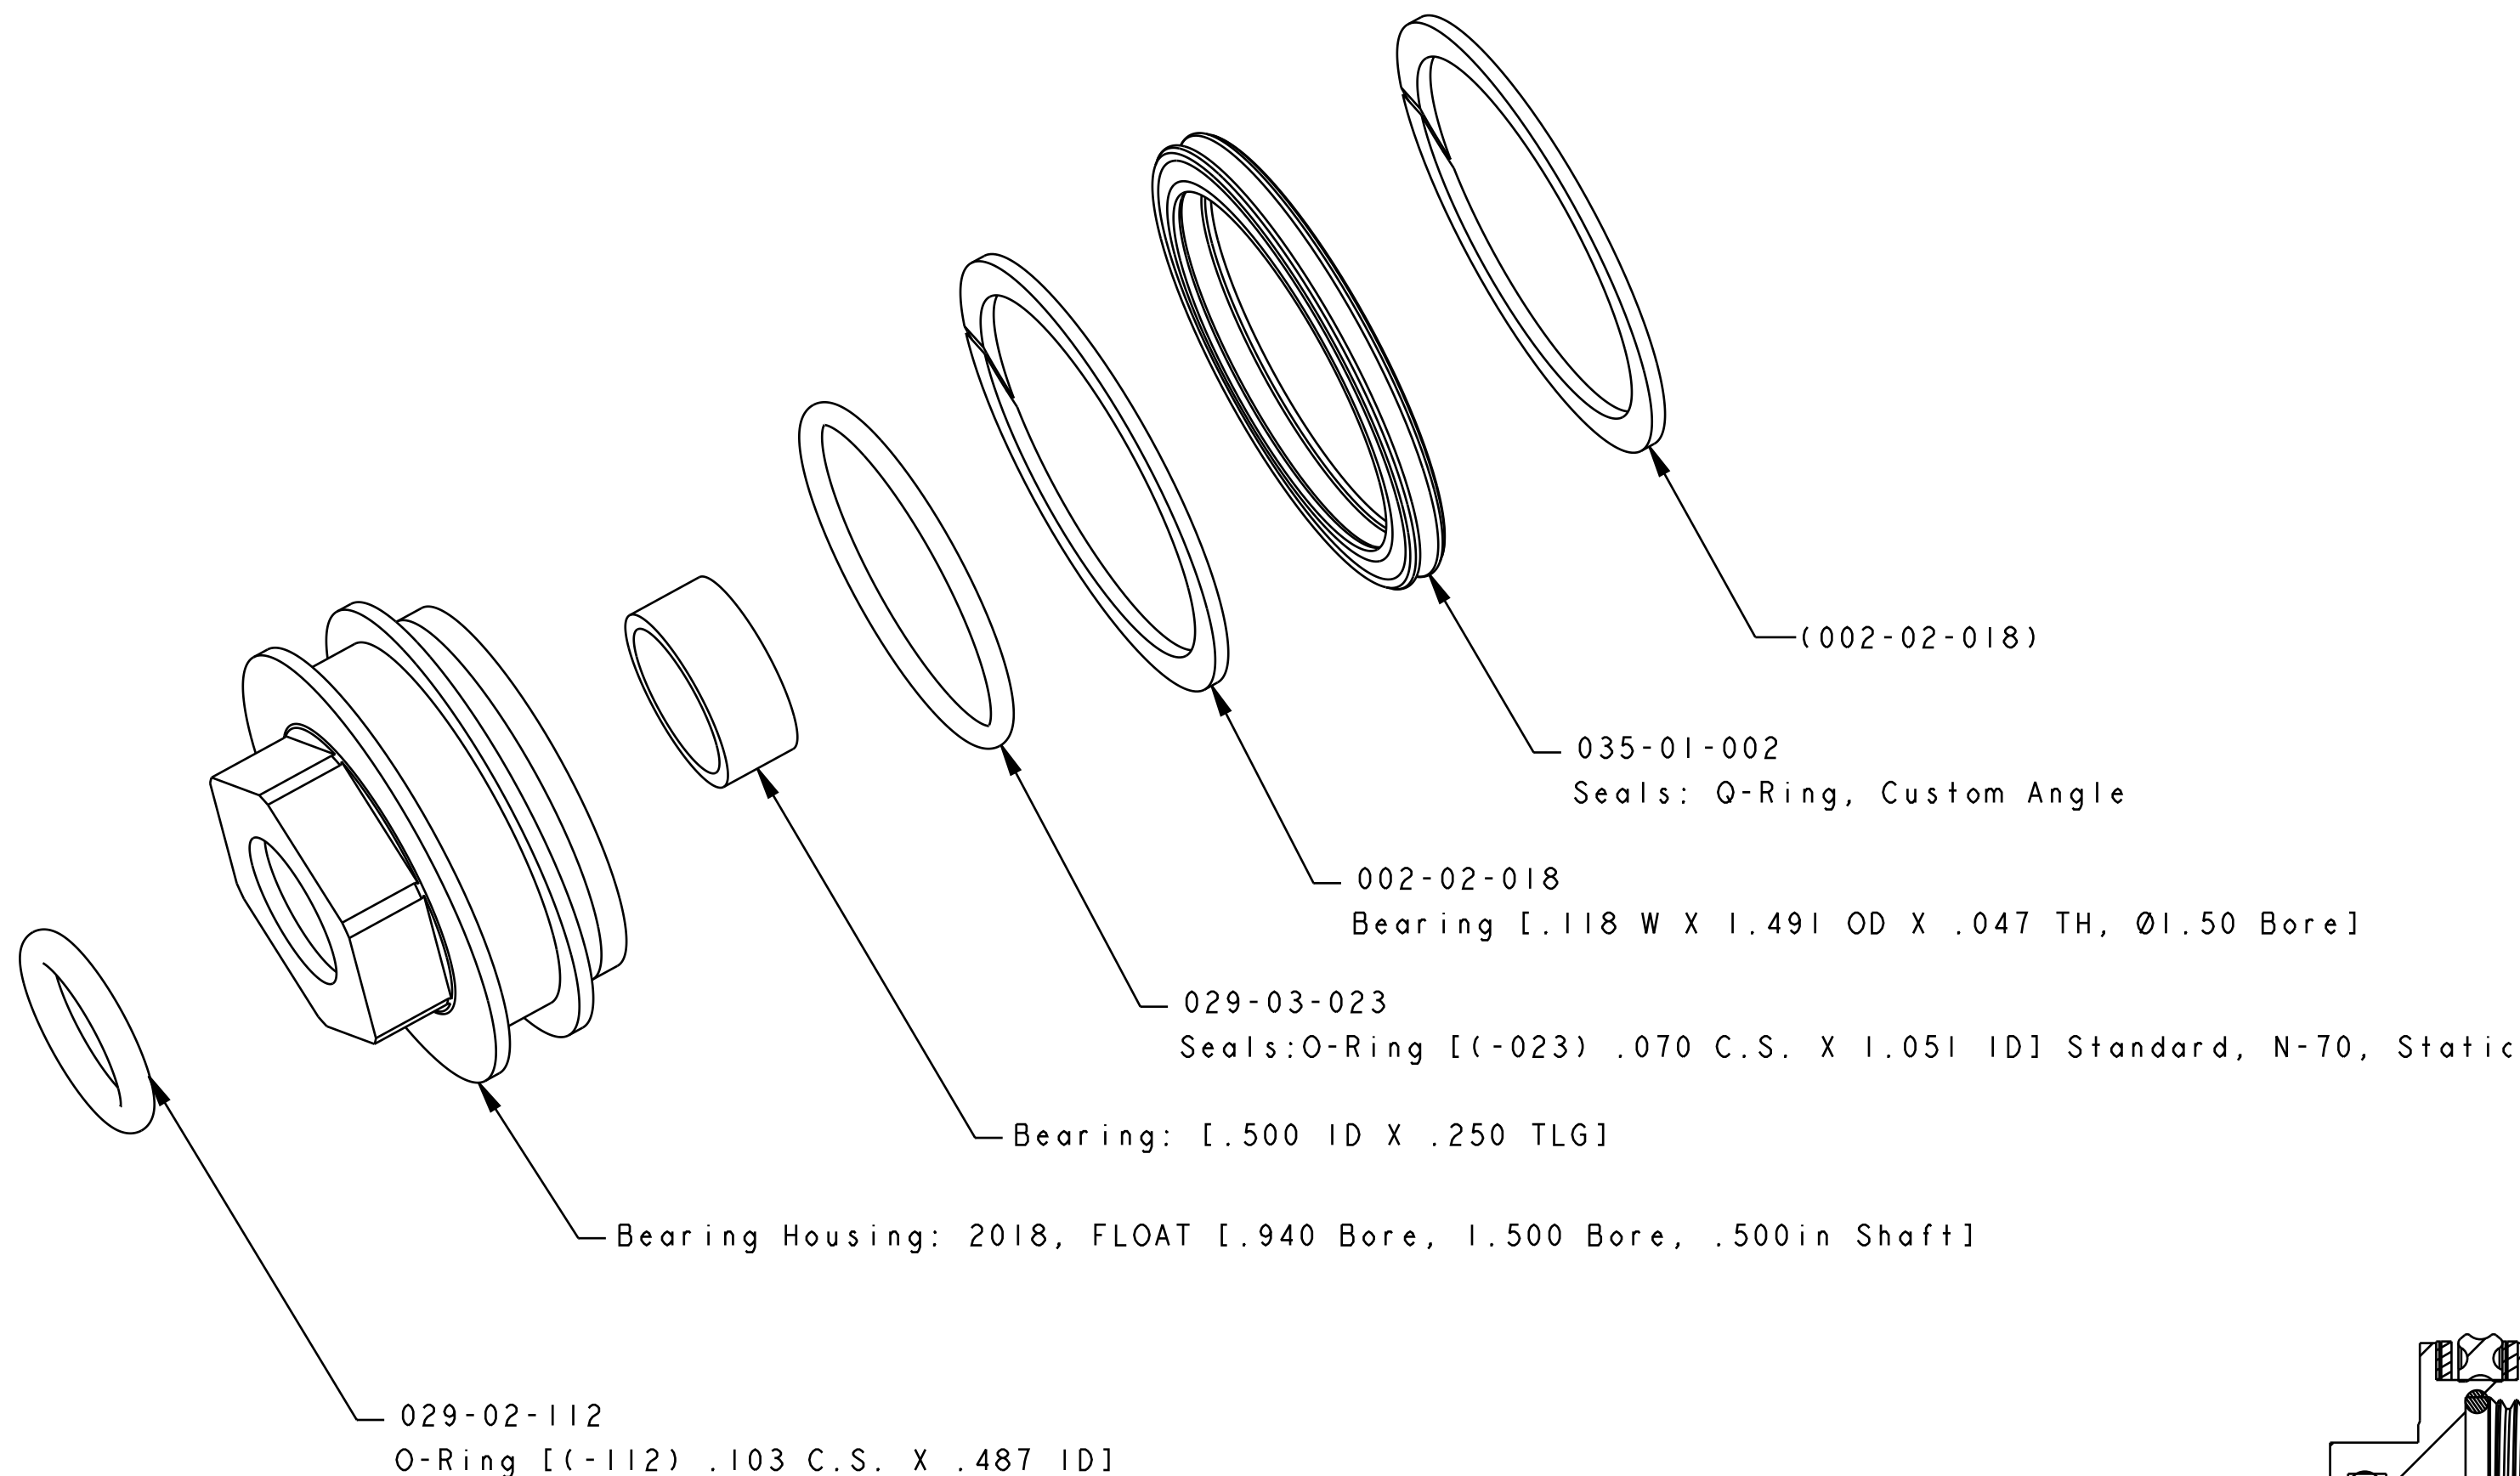

4

3

2

1

- PROPRIETARY -  
THIS DOCUMENT CONTAINS CONFIDENTIAL, PROPRIETARY INFORMATION  
THAT IS FOX PROPERTY. DO NOT DISCLOSE TO OR DUPLICATE  
FOR OTHERS EXCEPT AS AUTHORIZED BY FOX.

|                                      |  |   |  |                  |
|--------------------------------------|--|---|--|------------------|
| <b>FOX</b>                           |  | <b>FOX Factory, Inc.</b>                  |  | Ph 831-768-1100  |
|                                      |  | 130 Hangar Way, Watsonville, CA 95076 USA |  | Fax 831-768-9312 |
| TITLE                                |  |   |  |                  |
| BEARING ASSY: FLOAT, 2018, SHORT     |  |   |  |                  |
| [.940 BORE, 1.500 BORE, .500" SHAFT] |  |   |  |                  |
| SIZE                                 |  | DWG. NO.                                  |  |                  |
| <b>C</b>                             |  | 812-06-089-KIT                            |  |                  |
| PLOT SCALE [ .2 ] : 1                |  | SHEET 1 OF 1                              |  |                  |