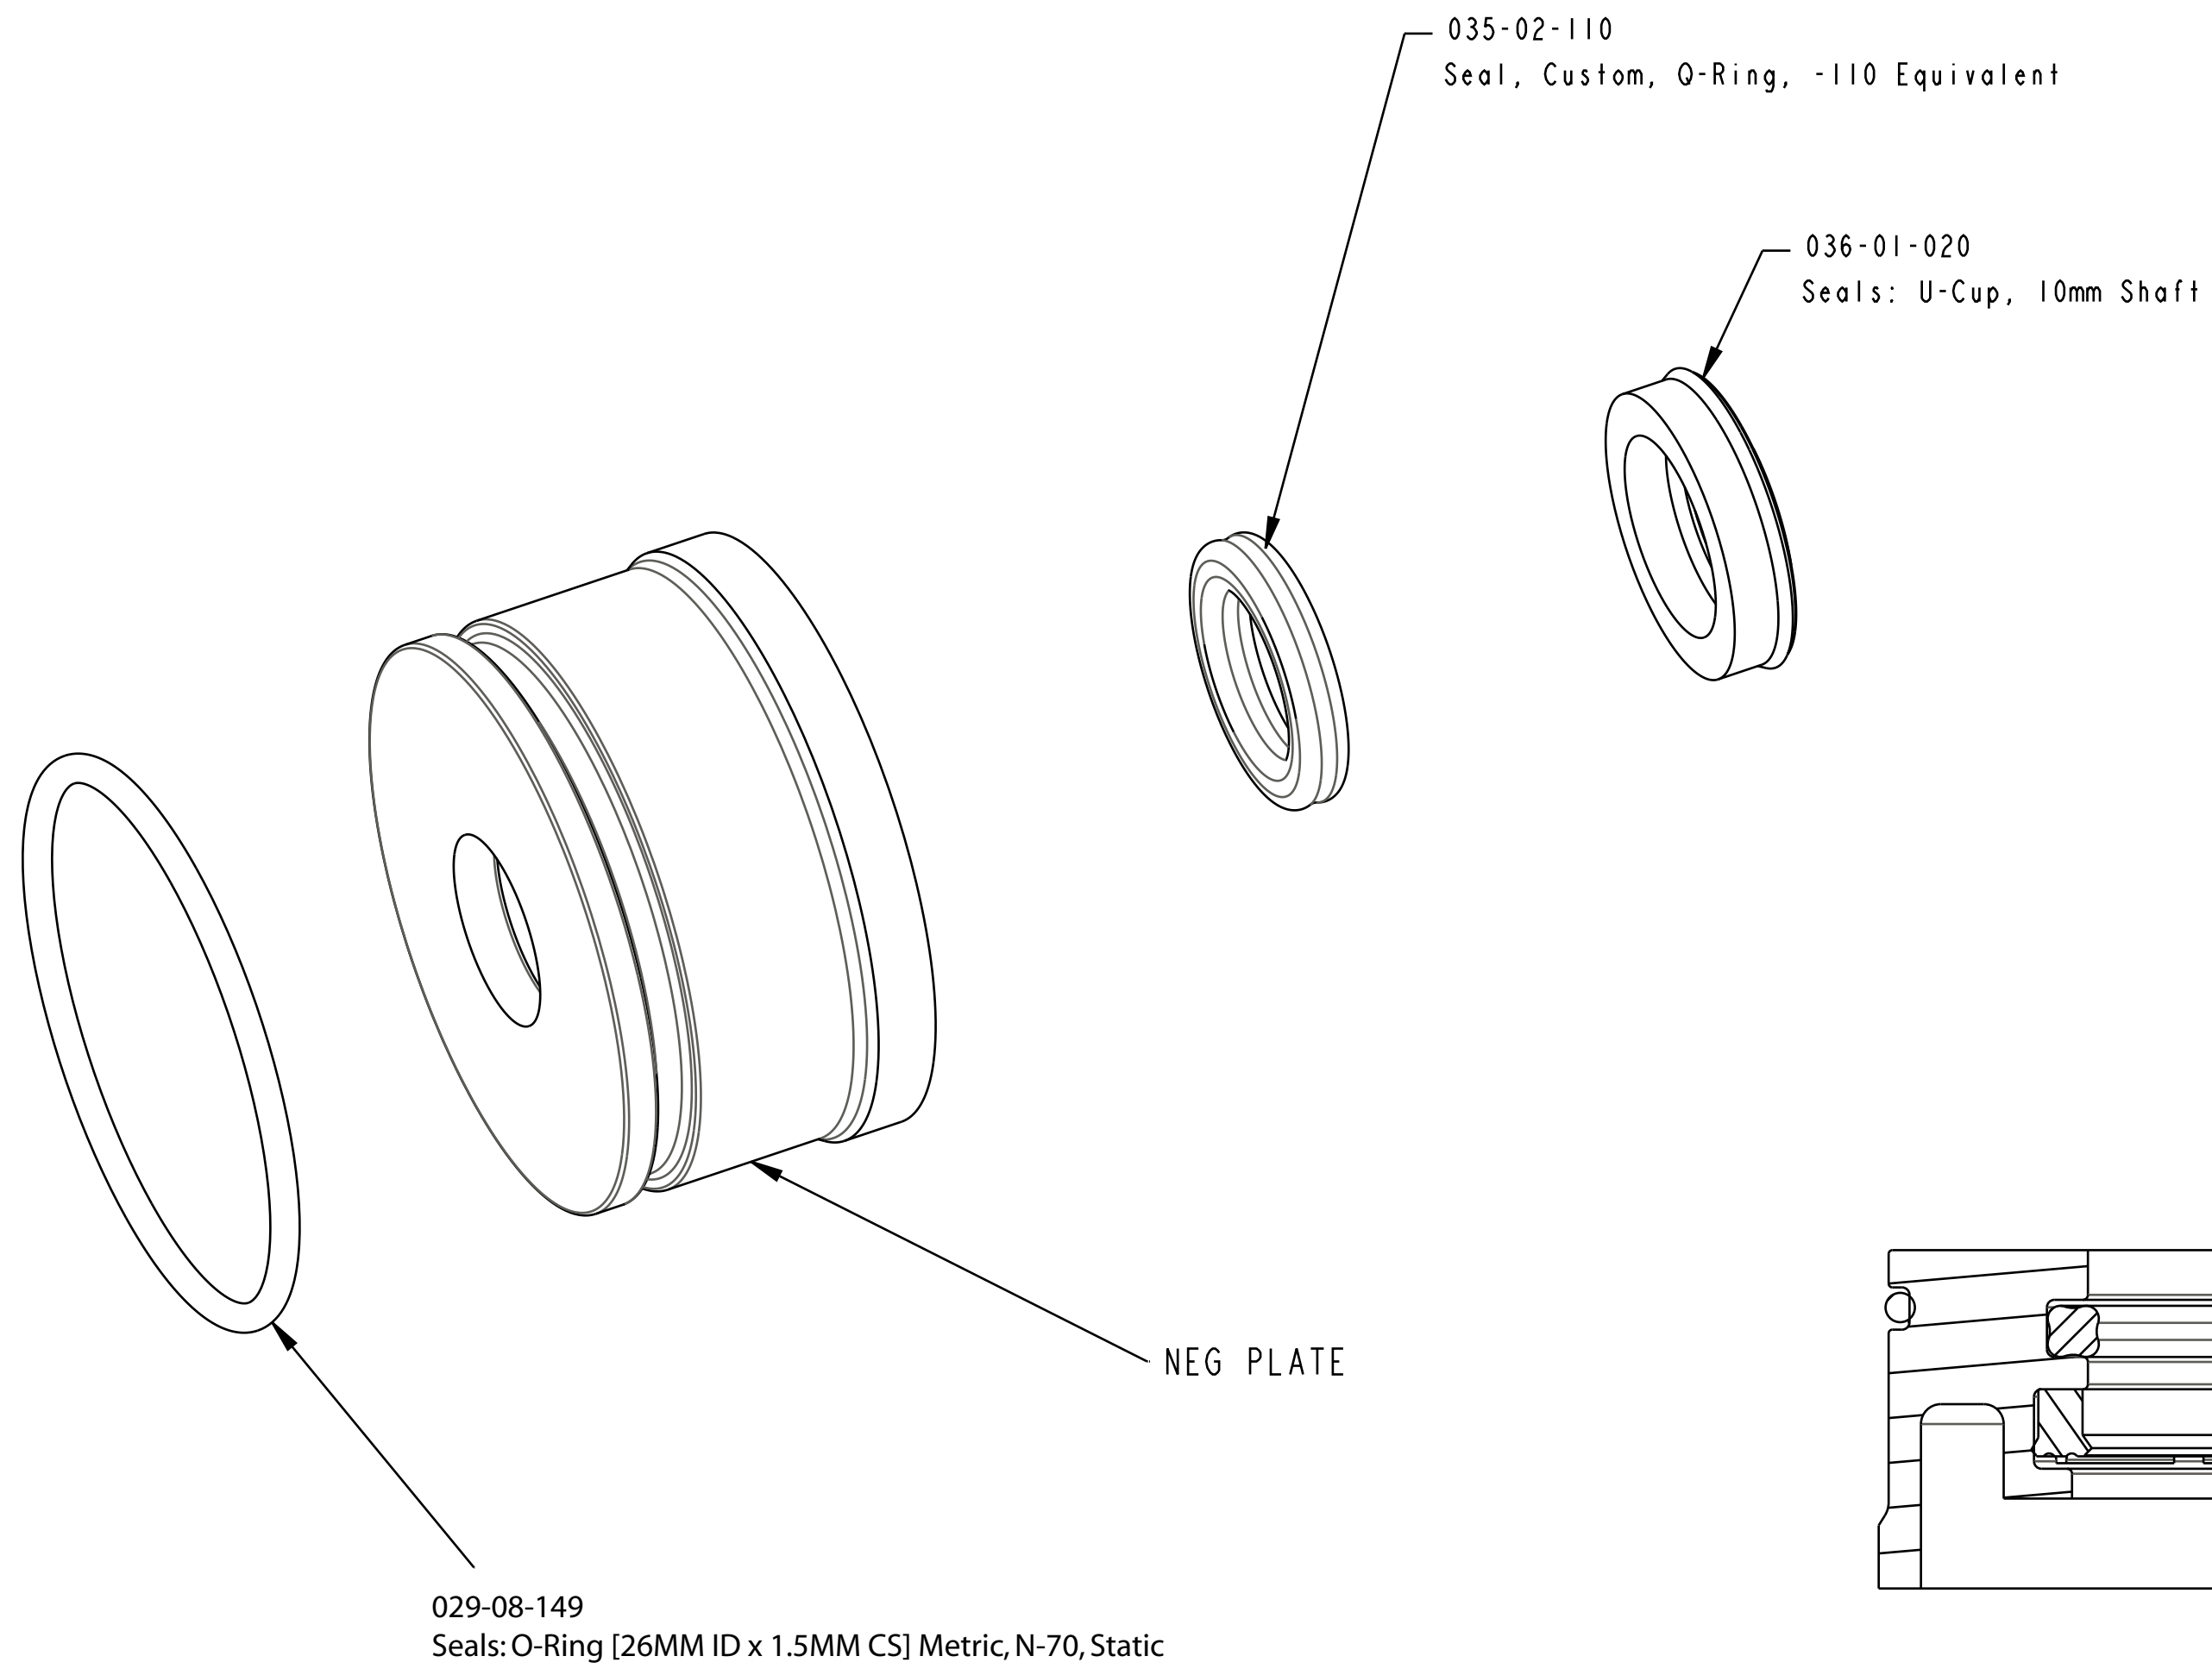

B

B

A

A

- PROPRIETARY -  
THIS DOCUMENT CONTAINS CONFIDENTIAL, PROPRIETARY INFORMATION  
THAT IS FOX PROPERTY. DO NOT DISCLOSE TO OR DUPLICATE  
FOR OTHERS EXCEPT AS AUTHORIZED BY FOX.

		<b>FOX Factory, Inc.</b>	Ph 831-768-1100
		130 Hangar Way, Watsonville, CA 95076 USA	Fax 831-768-9312
TITLE			
2018 32mm FLOAT NA2 SC Short Travel			
1.132 Bore Neg Plate Subassembly			
SIZE	DWG. NO.	820-02-414-KIT	
C			
PLOT SCALE 3.00:1		SHEET 1 OF 1	