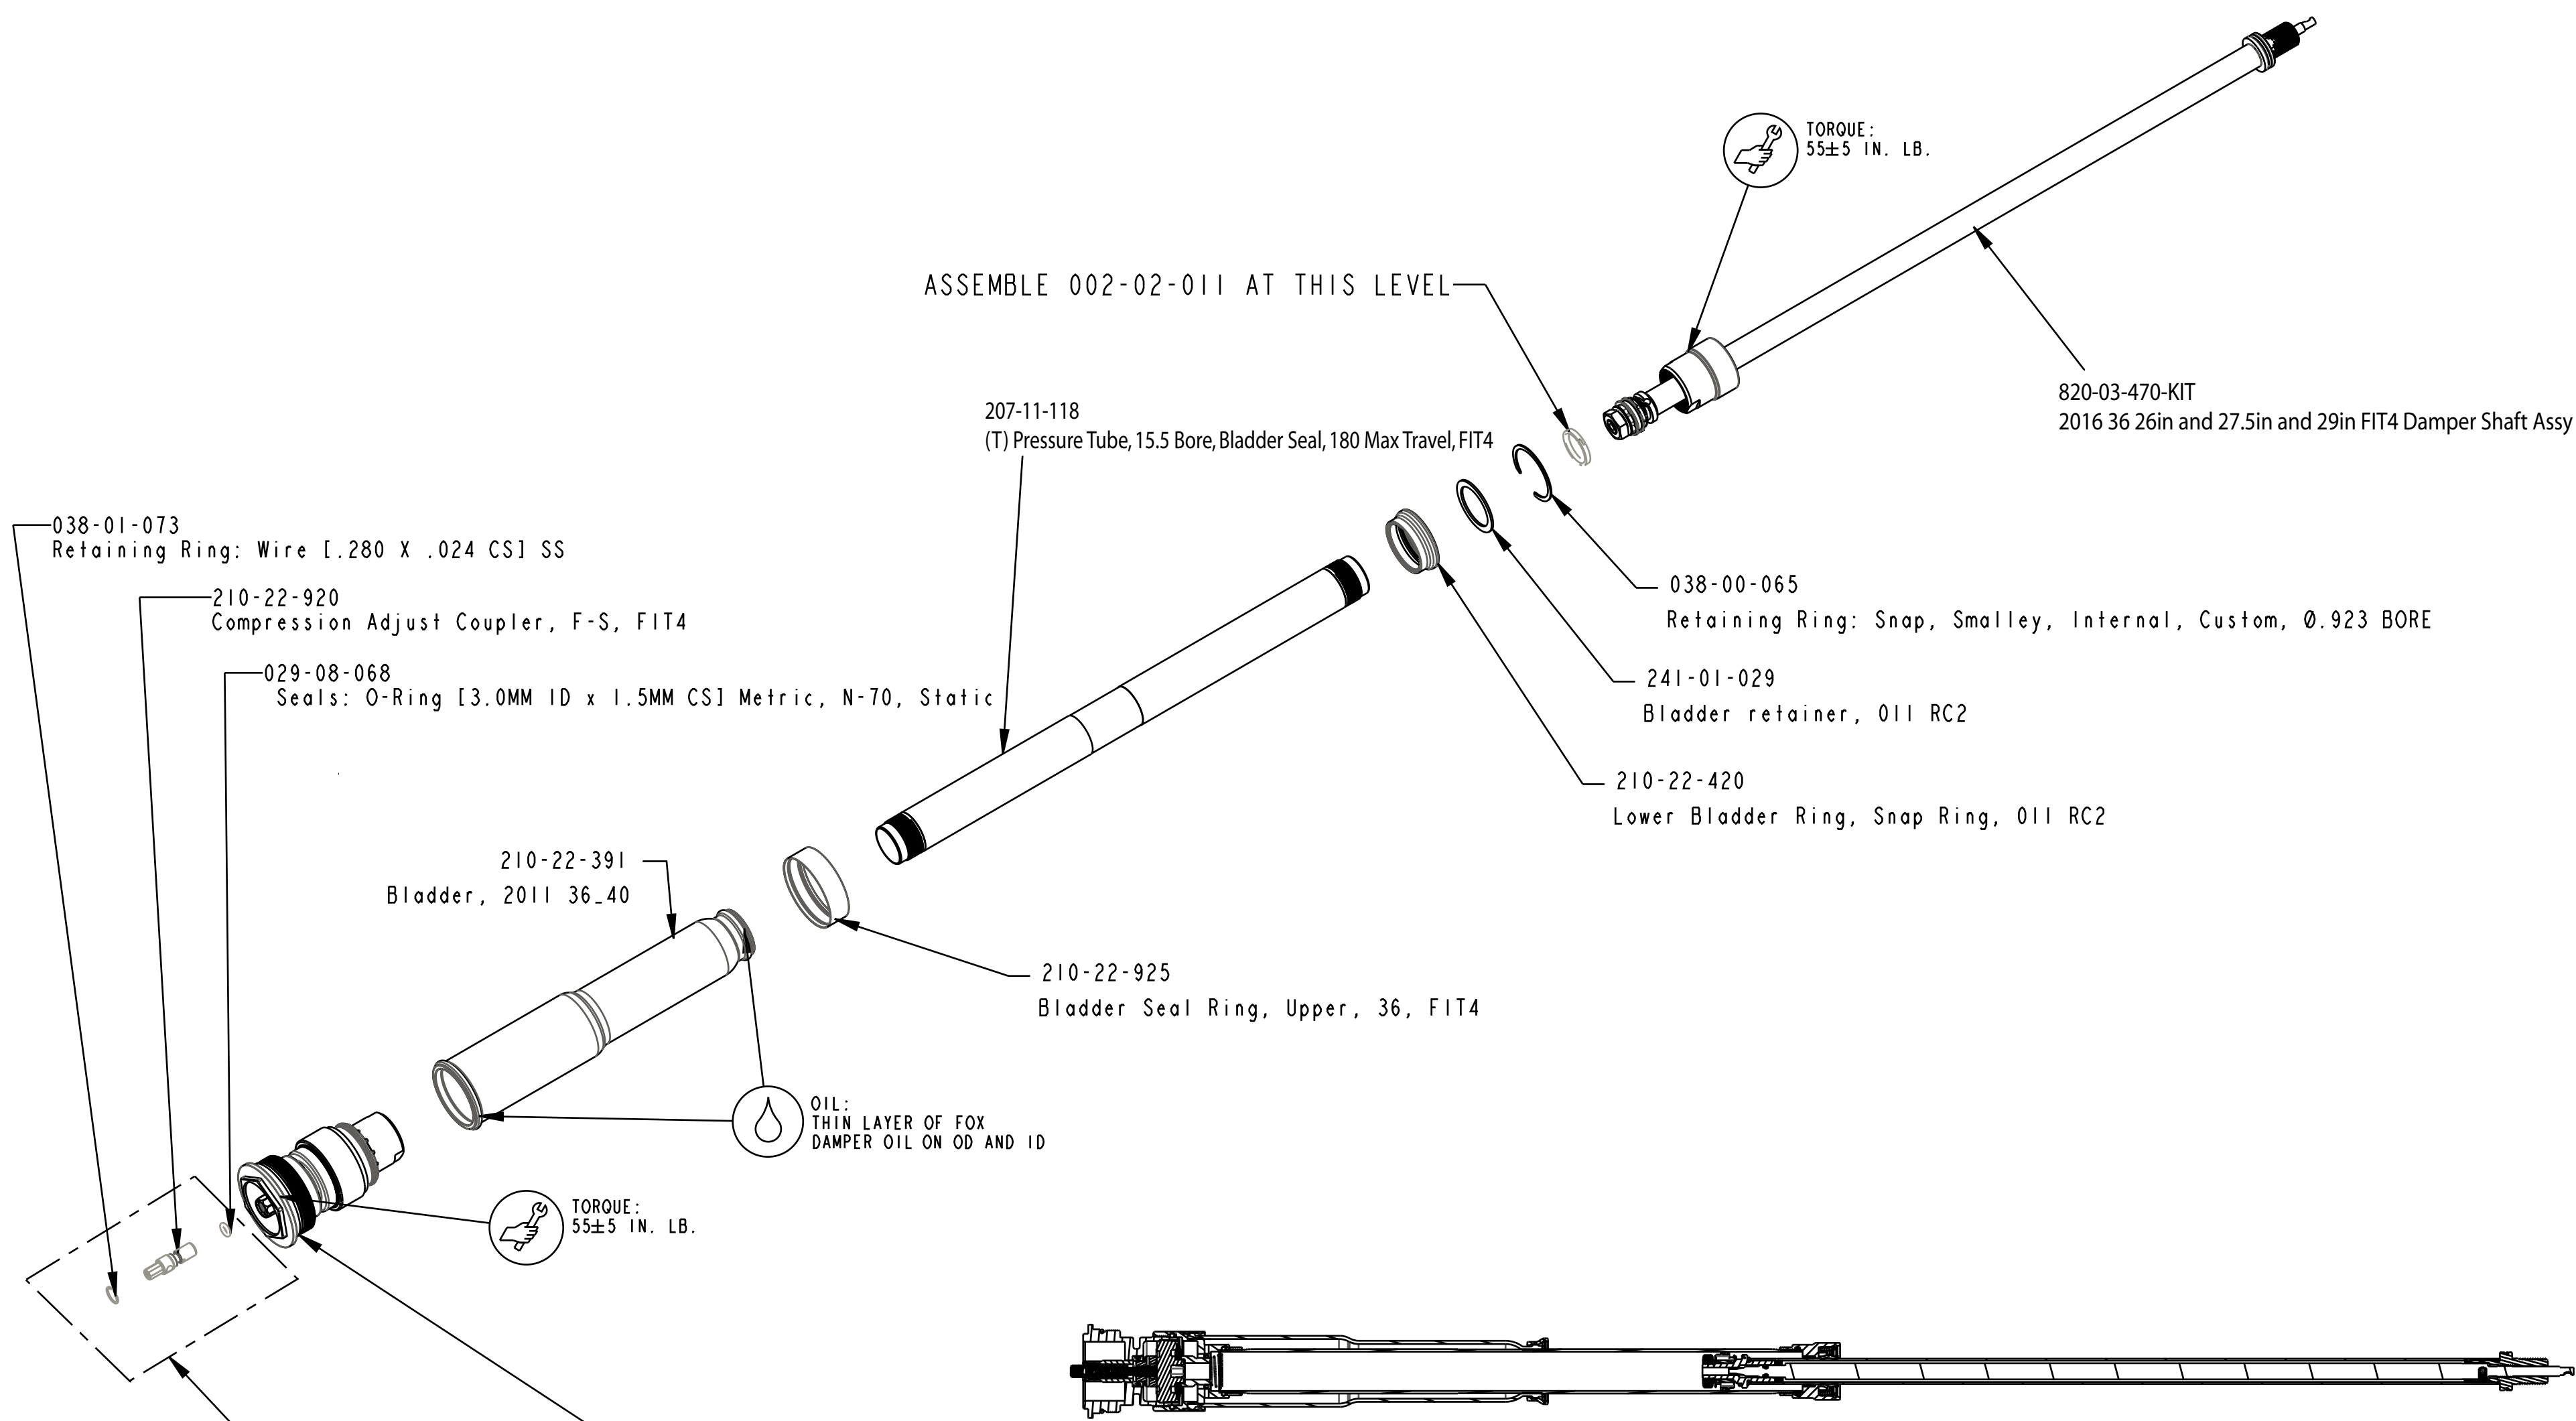

B

B

A

A

Topcap Assemblies:
 820-05-465-KIT: 2018 36 FIT4 F-S Topcap Assy, Remote, U-Cup, 3 Position
 820-05-452-KIT: 2018 36 FIT4 F-S Topcap Assy, Remote, U-Cup, 2 Position, Push-Lock

ASSEMBLE THESE PARTS AFTER OIL FILL

- PROPRIETARY -
 THIS DOCUMENT CONTAINS CONFIDENTIAL, PROPRIETARY INFORMATION
 THAT IS FOX PROPERTY. DO NOT DISCLOSE TO OR DUPLICATE
 FOR OTHERS EXCEPT AS AUTHORIZED BY FOX.

		FOX Factory, Inc.	Ph 831-768-1100
		130 Hangar Way, Watsonville, CA 95076 USA	Fax 831-768-9312
TITLE 2018 36mm 26in/27.5in/29in 140-180			
F-S FIT4 Push-to-Lock Remote			
U-Cup Cartridge Assemblies			
SIZE	DWG. NO.		
C			
PLOT SCALE	0.50 : 1	SHEET 1 OF 1	