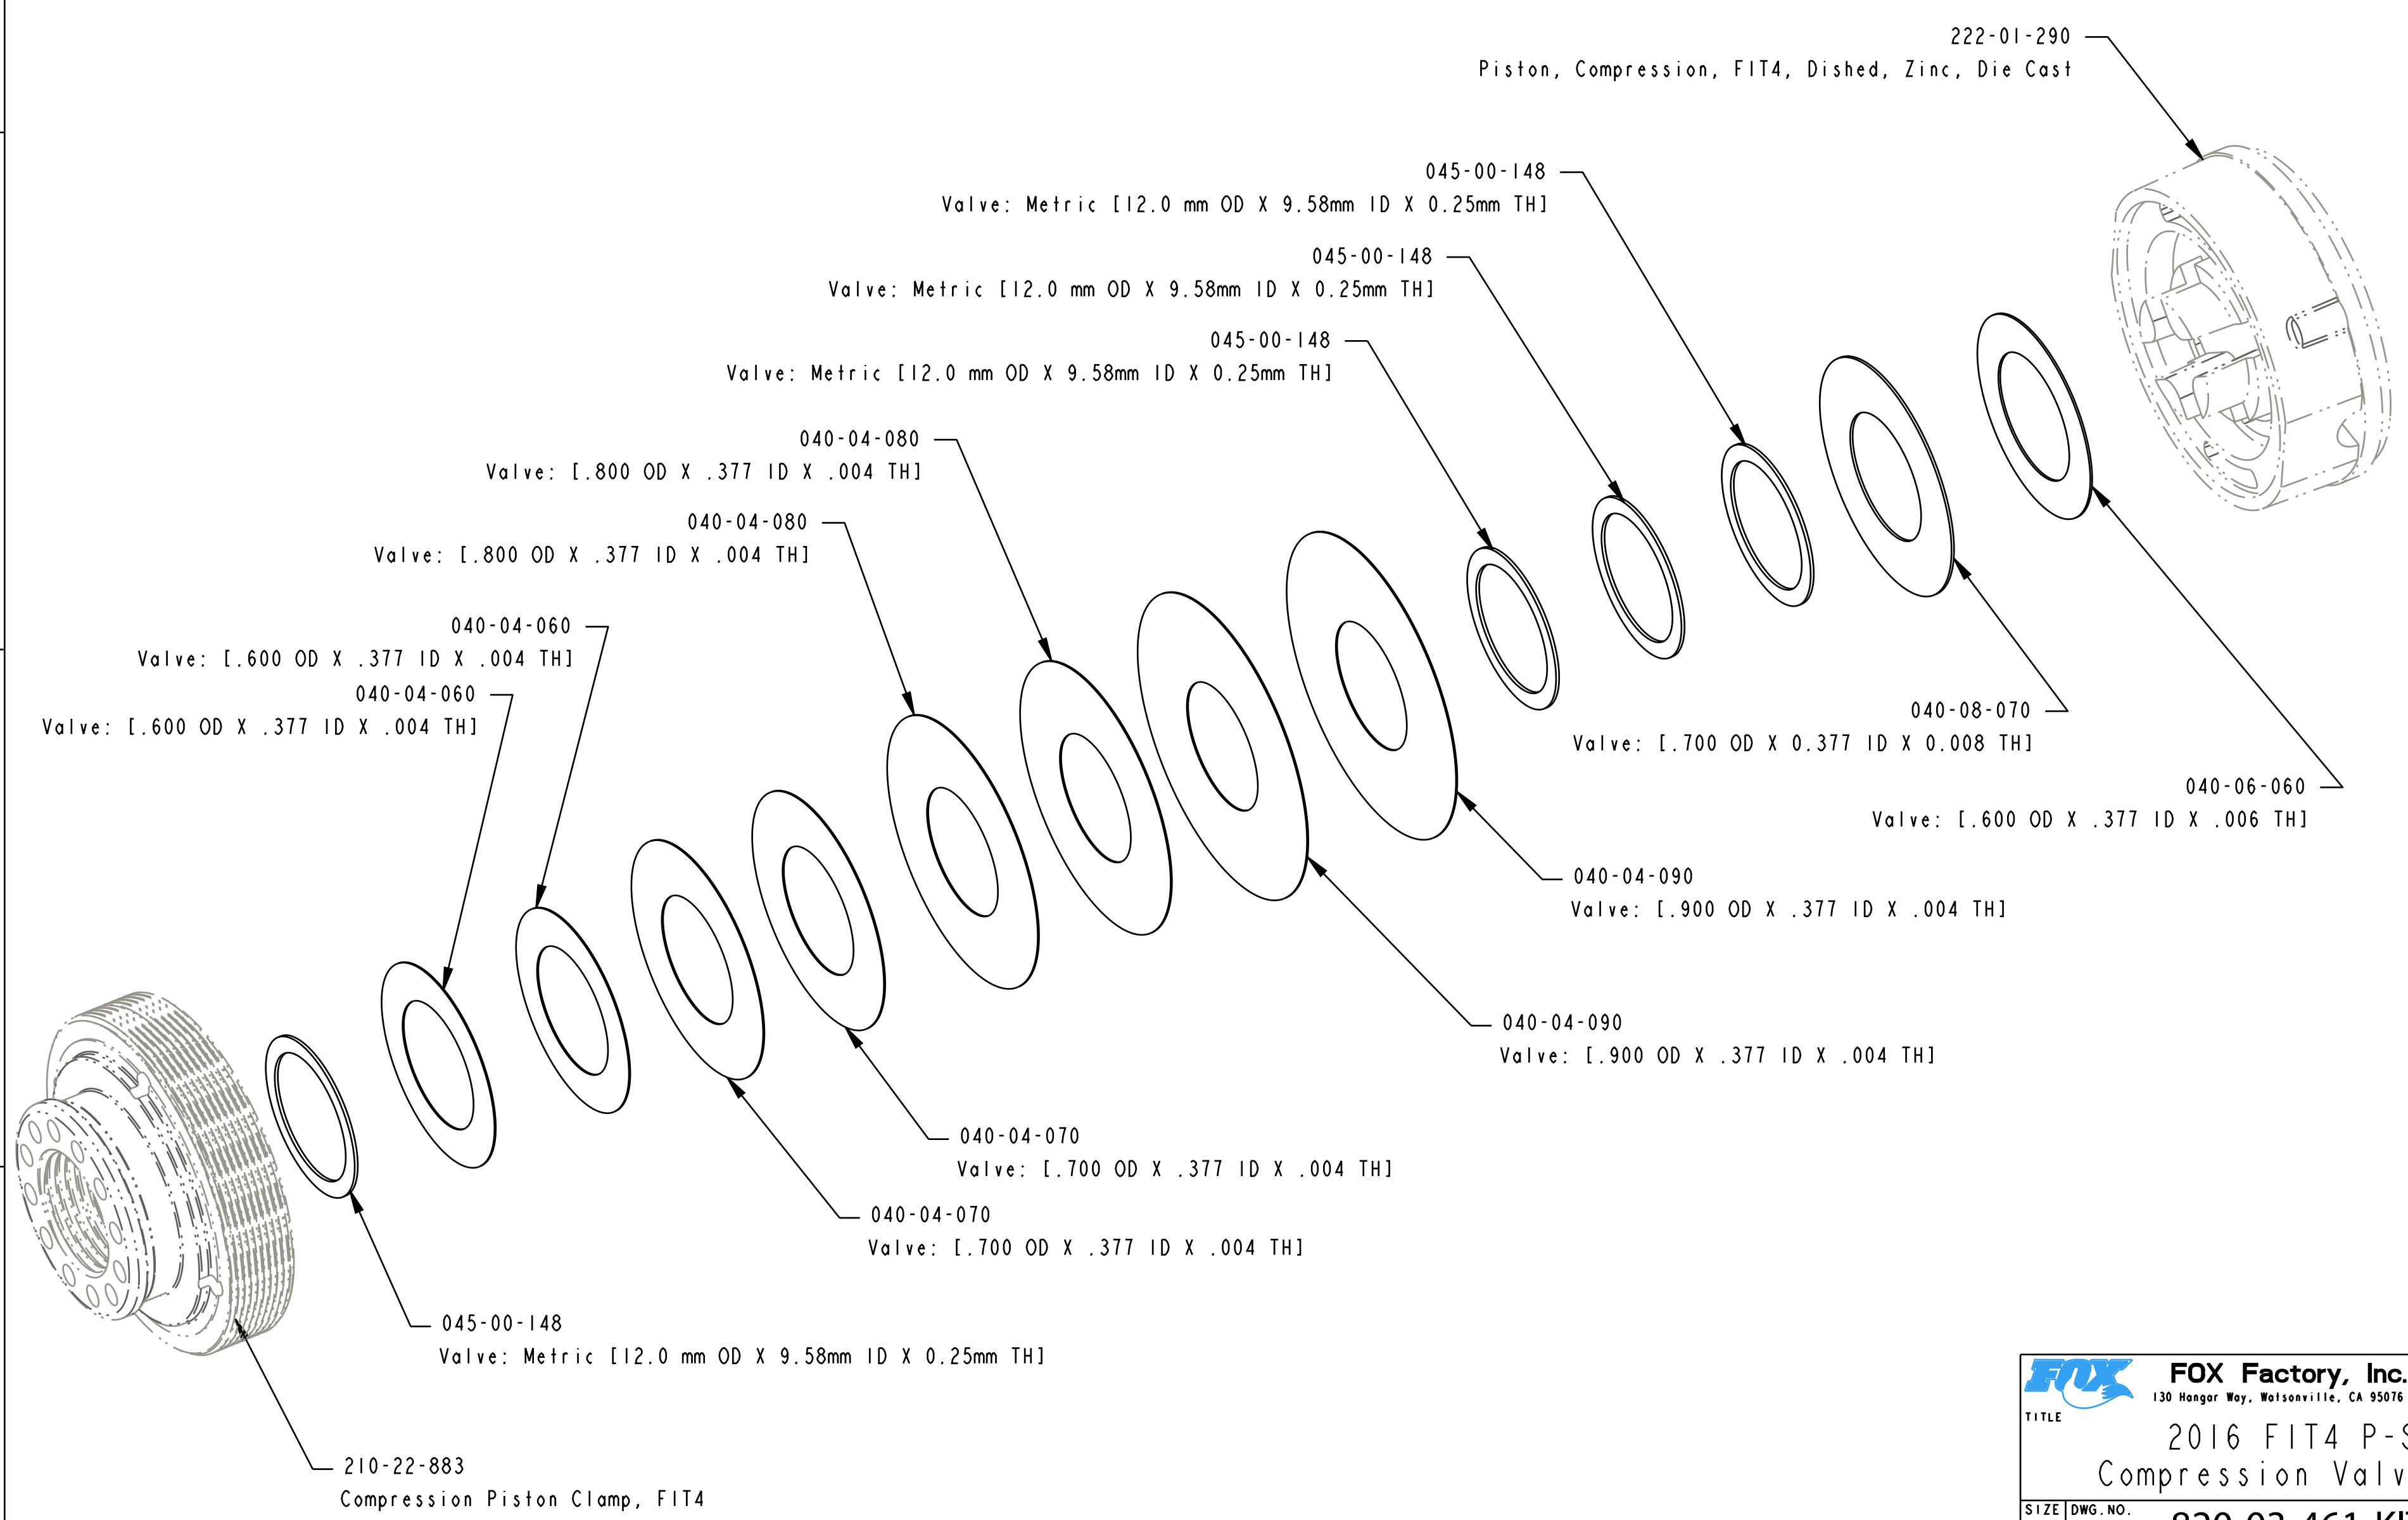

4

3

2

1

D

D

C

C

B

B

A

A

- PROPRIETARY -
THIS DOCUMENT CONTAINS CONFIDENTIAL, PROPRIETARY INFORMATION
THAT IS FOX PROPERTY. DO NOT DISCLOSE TO OR DUPLICATE
FOR OTHERS EXCEPT AS AUTHORIZED BY FOX.

		FOX Factory, Inc.	Ph 831-768-1100
		130 Hangar Way, Watsonville, CA 95076 USA	Fax 831-768-9312
TITLE	2016 FIT4 P-S Compression Valving		
SIZE	DWG. NO.	820-03-461-KIT	
C		PLOT SCALE 3.00:1	SHEET 1 OF 1