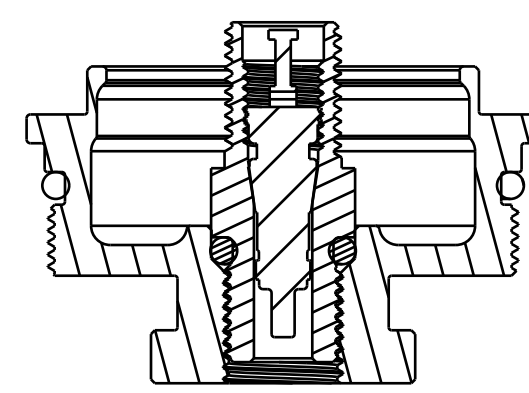

B

B

A

A

FOX FOX Factory, Inc.		Ph 831-768-1100
130 Hongor Way, Watsonville, CA 95076 USA		Fax 831-768-9312
TITLE Topcap Assy, FLOAT NA 2, 40, Black		
SIZE	DWG. NO.	820-05-346-KIT
C	PLOT SCALE	2.00:1
		SHEET 1 OF 1