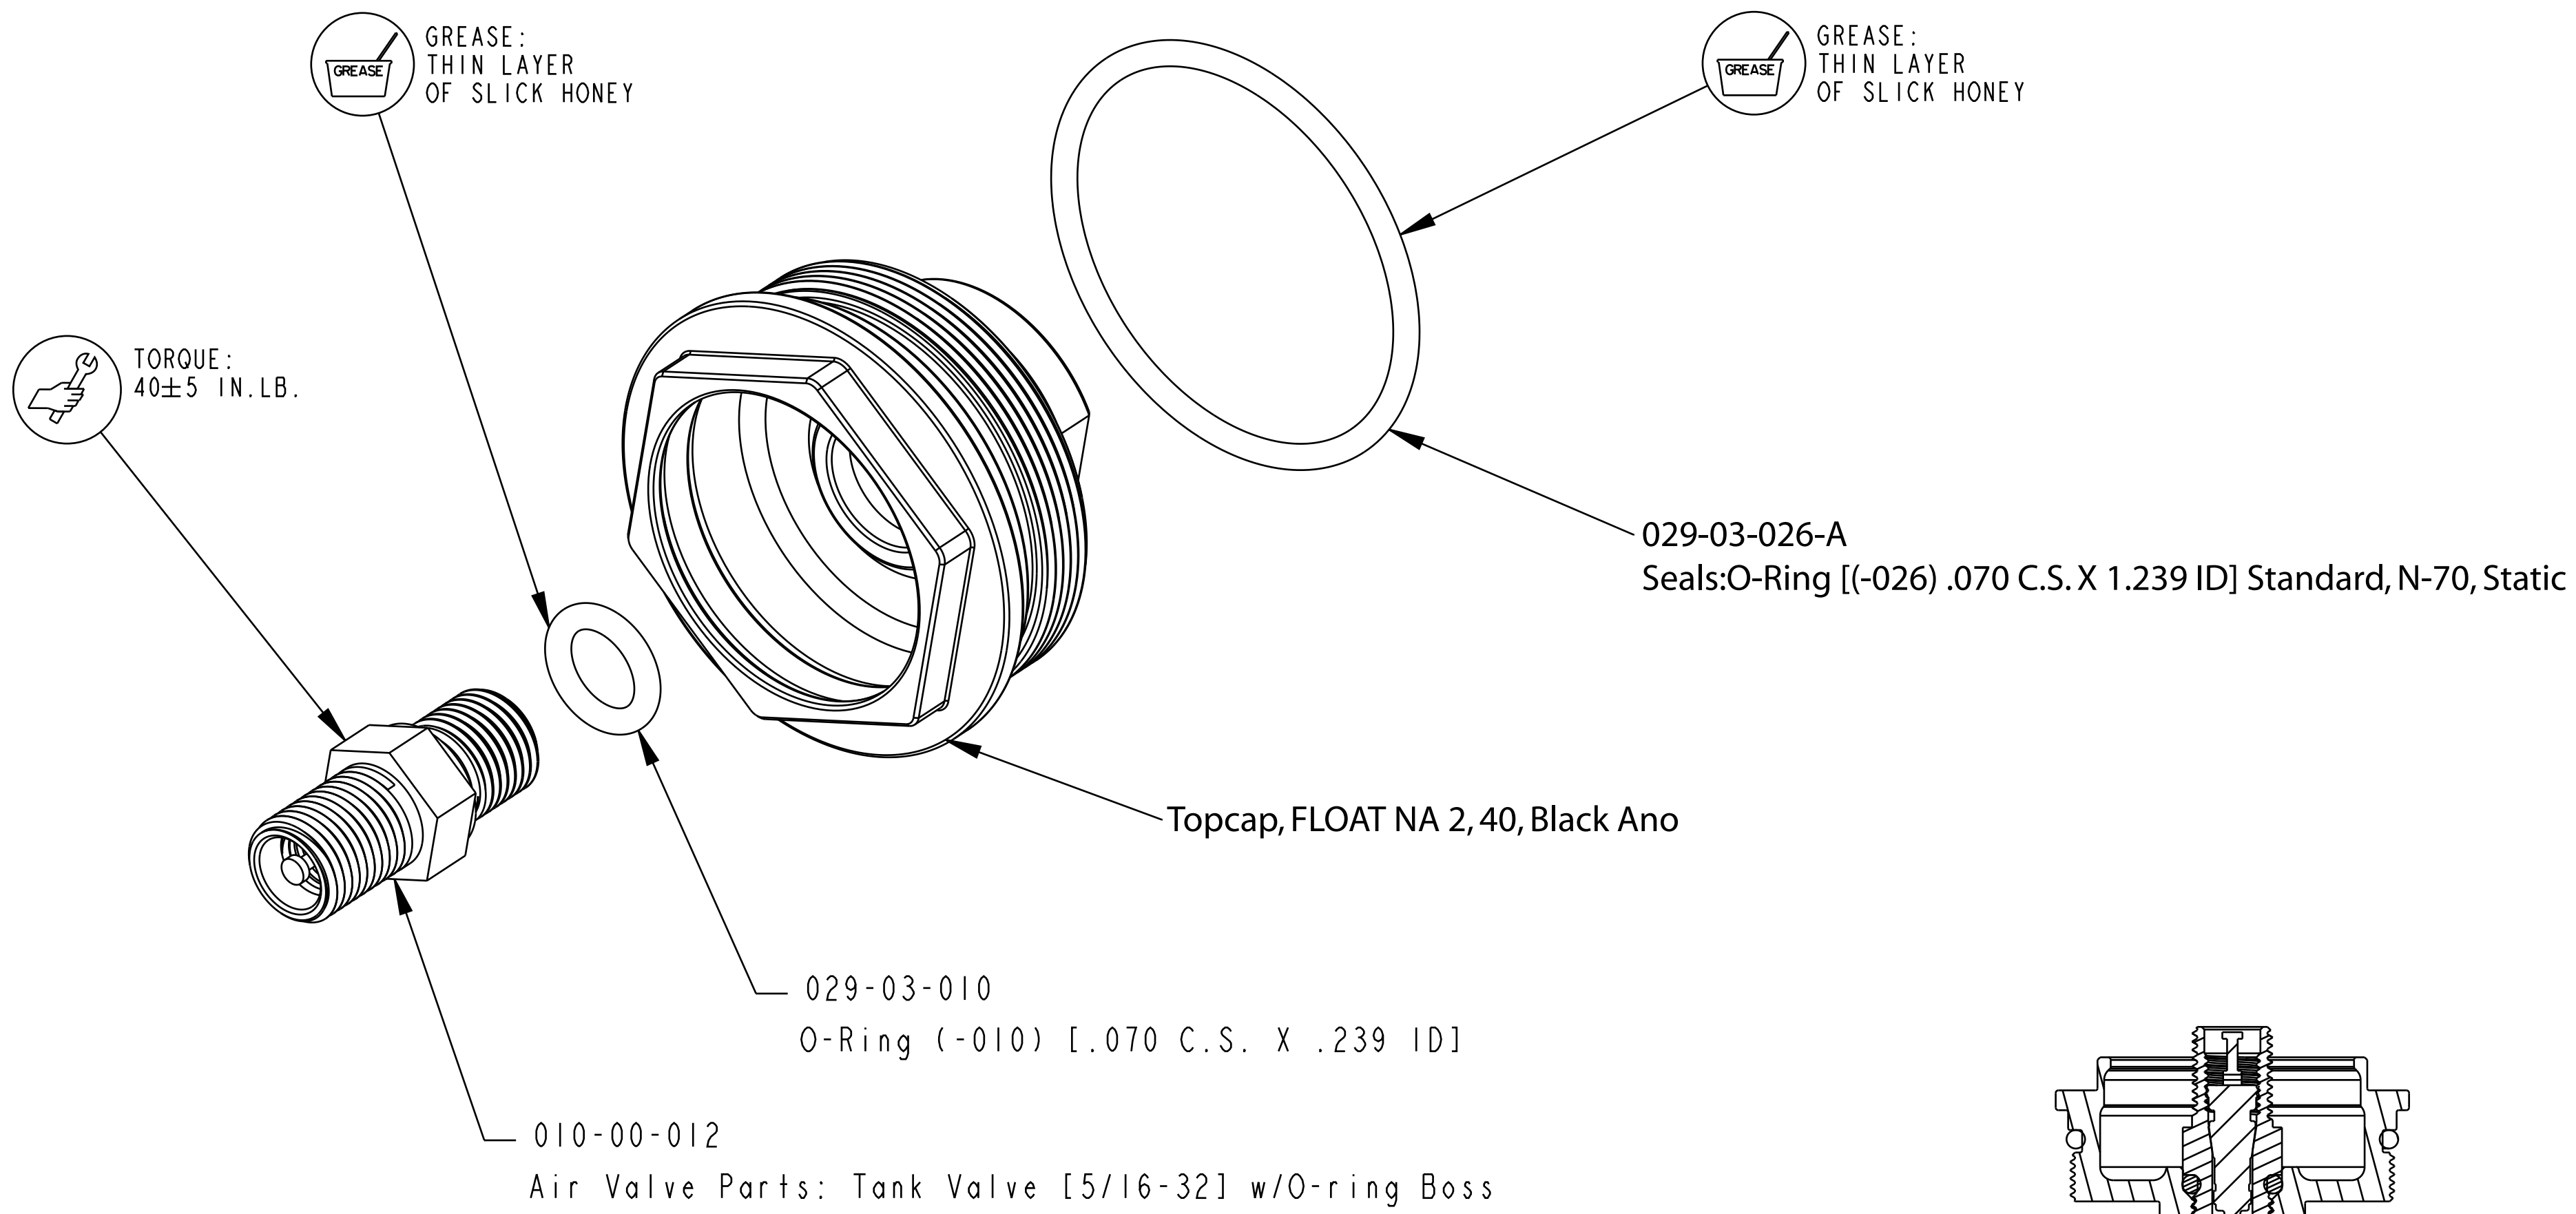

B

B

A

A

FOX FOX Factory, Inc.		Ph 831-768-1100
130 Hongor Way, Watsonville, CA 95076 USA		Fax 831-768-9312
TITLE Topcap Assy, FLOAT NA 2, 40, Black		
SIZE	DWG. NO.	820-05-346-KIT
C	PLOT SCALE	2.00:1
		SHEET 1 OF 1