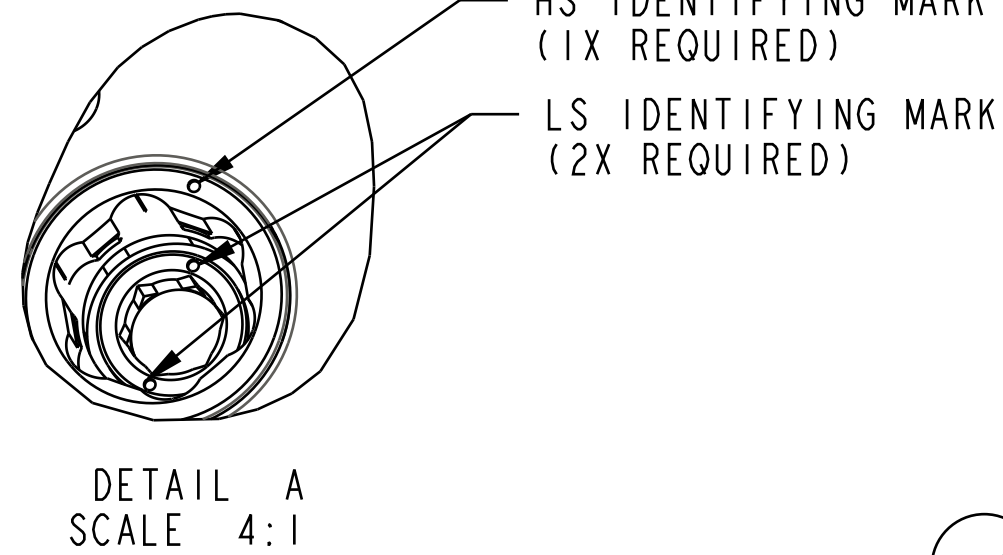

4

3

2

1

HS IDENTIFYING MARK
(1X REQUIRED)
LS IDENTIFYING MARK
(2X REQUIRED)

FOX Factory, Inc.
130 Hangar Way, Watsonville, CA 95076 USA
Ph 831-768-1100
Fax 831-768-9312

TITLE
Damping Adj Assy: Cartridge,
Rebound, X2, .868in Piston Bore

SIZE DWG. NO.
C 815-02-065-KIT

PLOT SCALE | .50:1 | SHEET 1 OF 1

PROPRIETARY
THIS DOCUMENT CONTAINS CONFIDENTIAL, PROPRIETARY INFORMATION
THAT IS FOX PROPERTY. DO NOT DISCLOSE TO OR DUPLICATE
FOR OTHERS EXCEPT AS AUTHORIZED BY FOX.