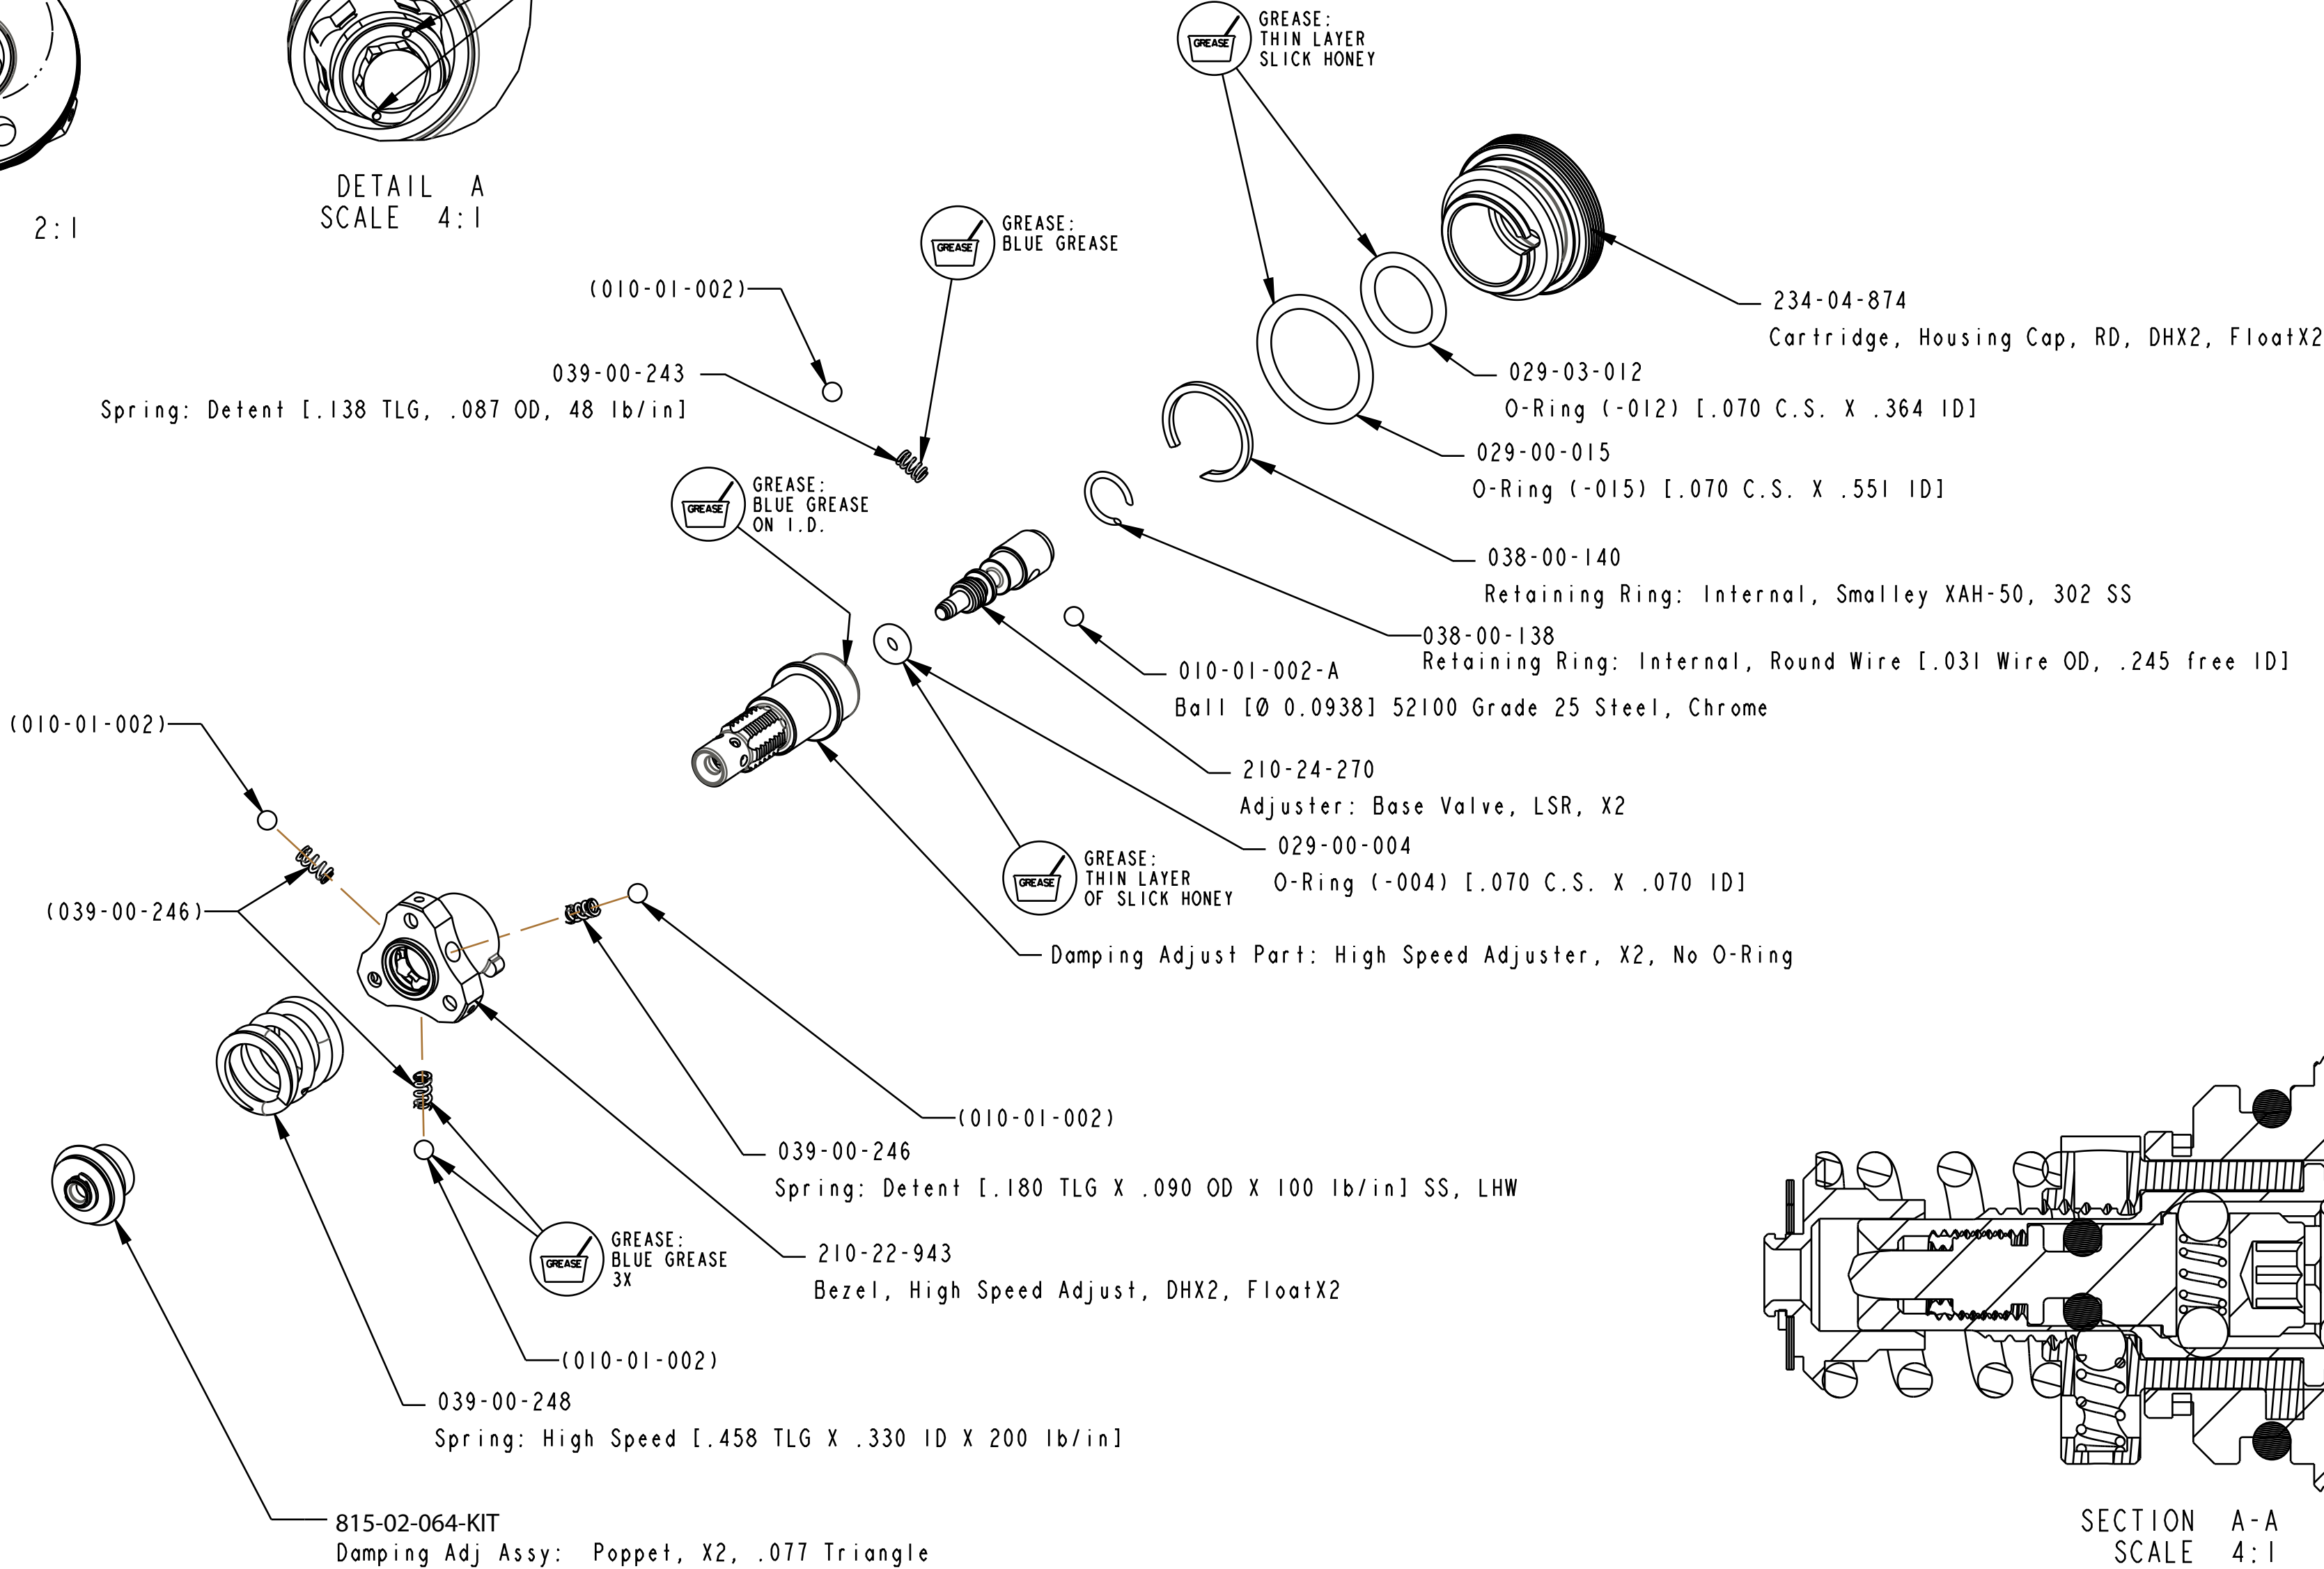

4

3

2

1

HS IDENTIFYING MARK
(1X REQUIRED)
LS IDENTIFYING MARK
(2X REQUIRED)

FOX Factory, Inc.
130 Hangar Way, Watsonville, CA 95076 USA
Ph 831-768-1100
Fax 831-768-9312

TITLE
Damping Adj Assy: Cartridge,
Rebound, X2, .868in Piston Bore

SIZE DWG. NO.
C 815-02-065-KIT

PLOT SCALE | .50:1 | SHEET 1 OF 1

PROPRIETARY
THIS DOCUMENT CONTAINS CONFIDENTIAL, PROPRIETARY INFORMATION
THAT IS FOX PROPERTY. DO NOT DISCLOSE TO OR DUPLICATE
FOR OTHERS EXCEPT AS AUTHORIZED BY FOX.