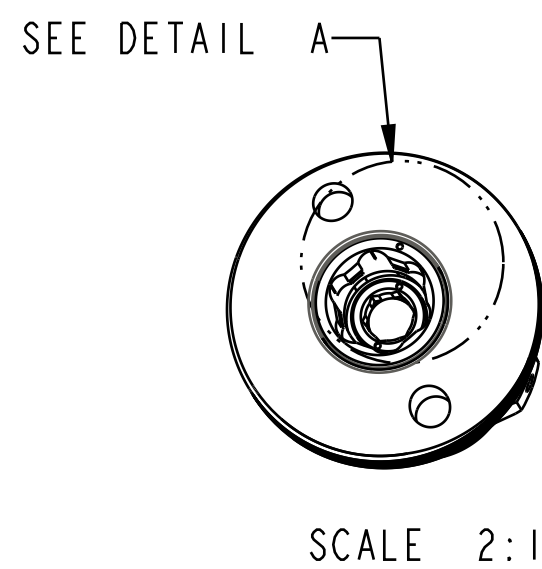

4

3

2

1

HS IDENTIFYING MARK
(1X REQUIRED)
LS IDENTIFYING MARK
(2X REQUIRED)

FOX Factory, Inc.
130 Hangar Way, Watsonville, CA 95076 USA
Ph 831-768-1100
Fax 831-768-9312

TITLE
Damping Adj Assy: Cartridge,
Rebound, X2, .868in Piston Bore

SIZE DWG. NO.
C 815-02-065-KIT

PLOT SCALE | .50:1 | SHEET 1 OF 1

PROPRIETARY
THIS DOCUMENT CONTAINS CONFIDENTIAL, PROPRIETARY INFORMATION
THAT IS FOX PROPERTY. DO NOT DISCLOSE TO OR DUPLICATE
FOR OTHERS EXCEPT AS AUTHORIZED BY FOX.