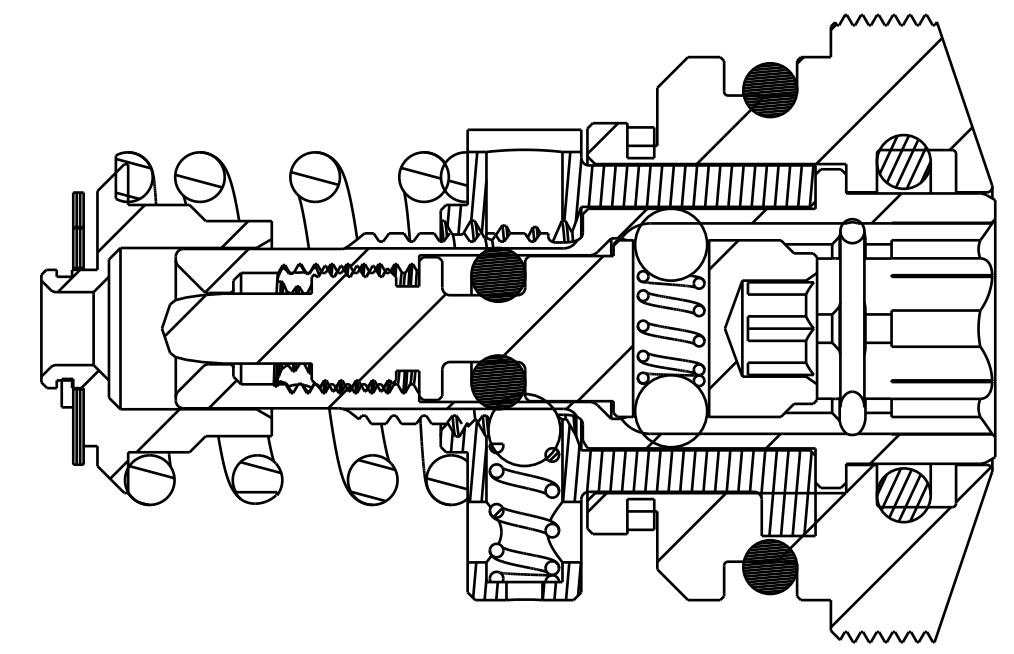

4

3

2

1

HS IDENTIFYING MARK
(1X REQUIRED)
LS IDENTIFYING MARK
(2X REQUIRED)

FOX Factory, Inc.
130 Hangar Way, Watsonville, CA 95076 USA
Ph 831-768-1100
Fax 831-768-9312

TITLE
Damping Adj Assy: Cartridge,
Rebound, X2, .868in Piston Bore

SIZE DWG. NO.
C 815-02-065-KIT

PLOT SCALE | .50:1 | SHEET 1 OF 1

PROPRIETARY
THIS DOCUMENT CONTAINS CONFIDENTIAL, PROPRIETARY INFORMATION
THAT IS FOX PROPERTY. DO NOT DISCLOSE TO OR DUPLICATE
FOR OTHERS EXCEPT AS AUTHORIZED BY FOX.