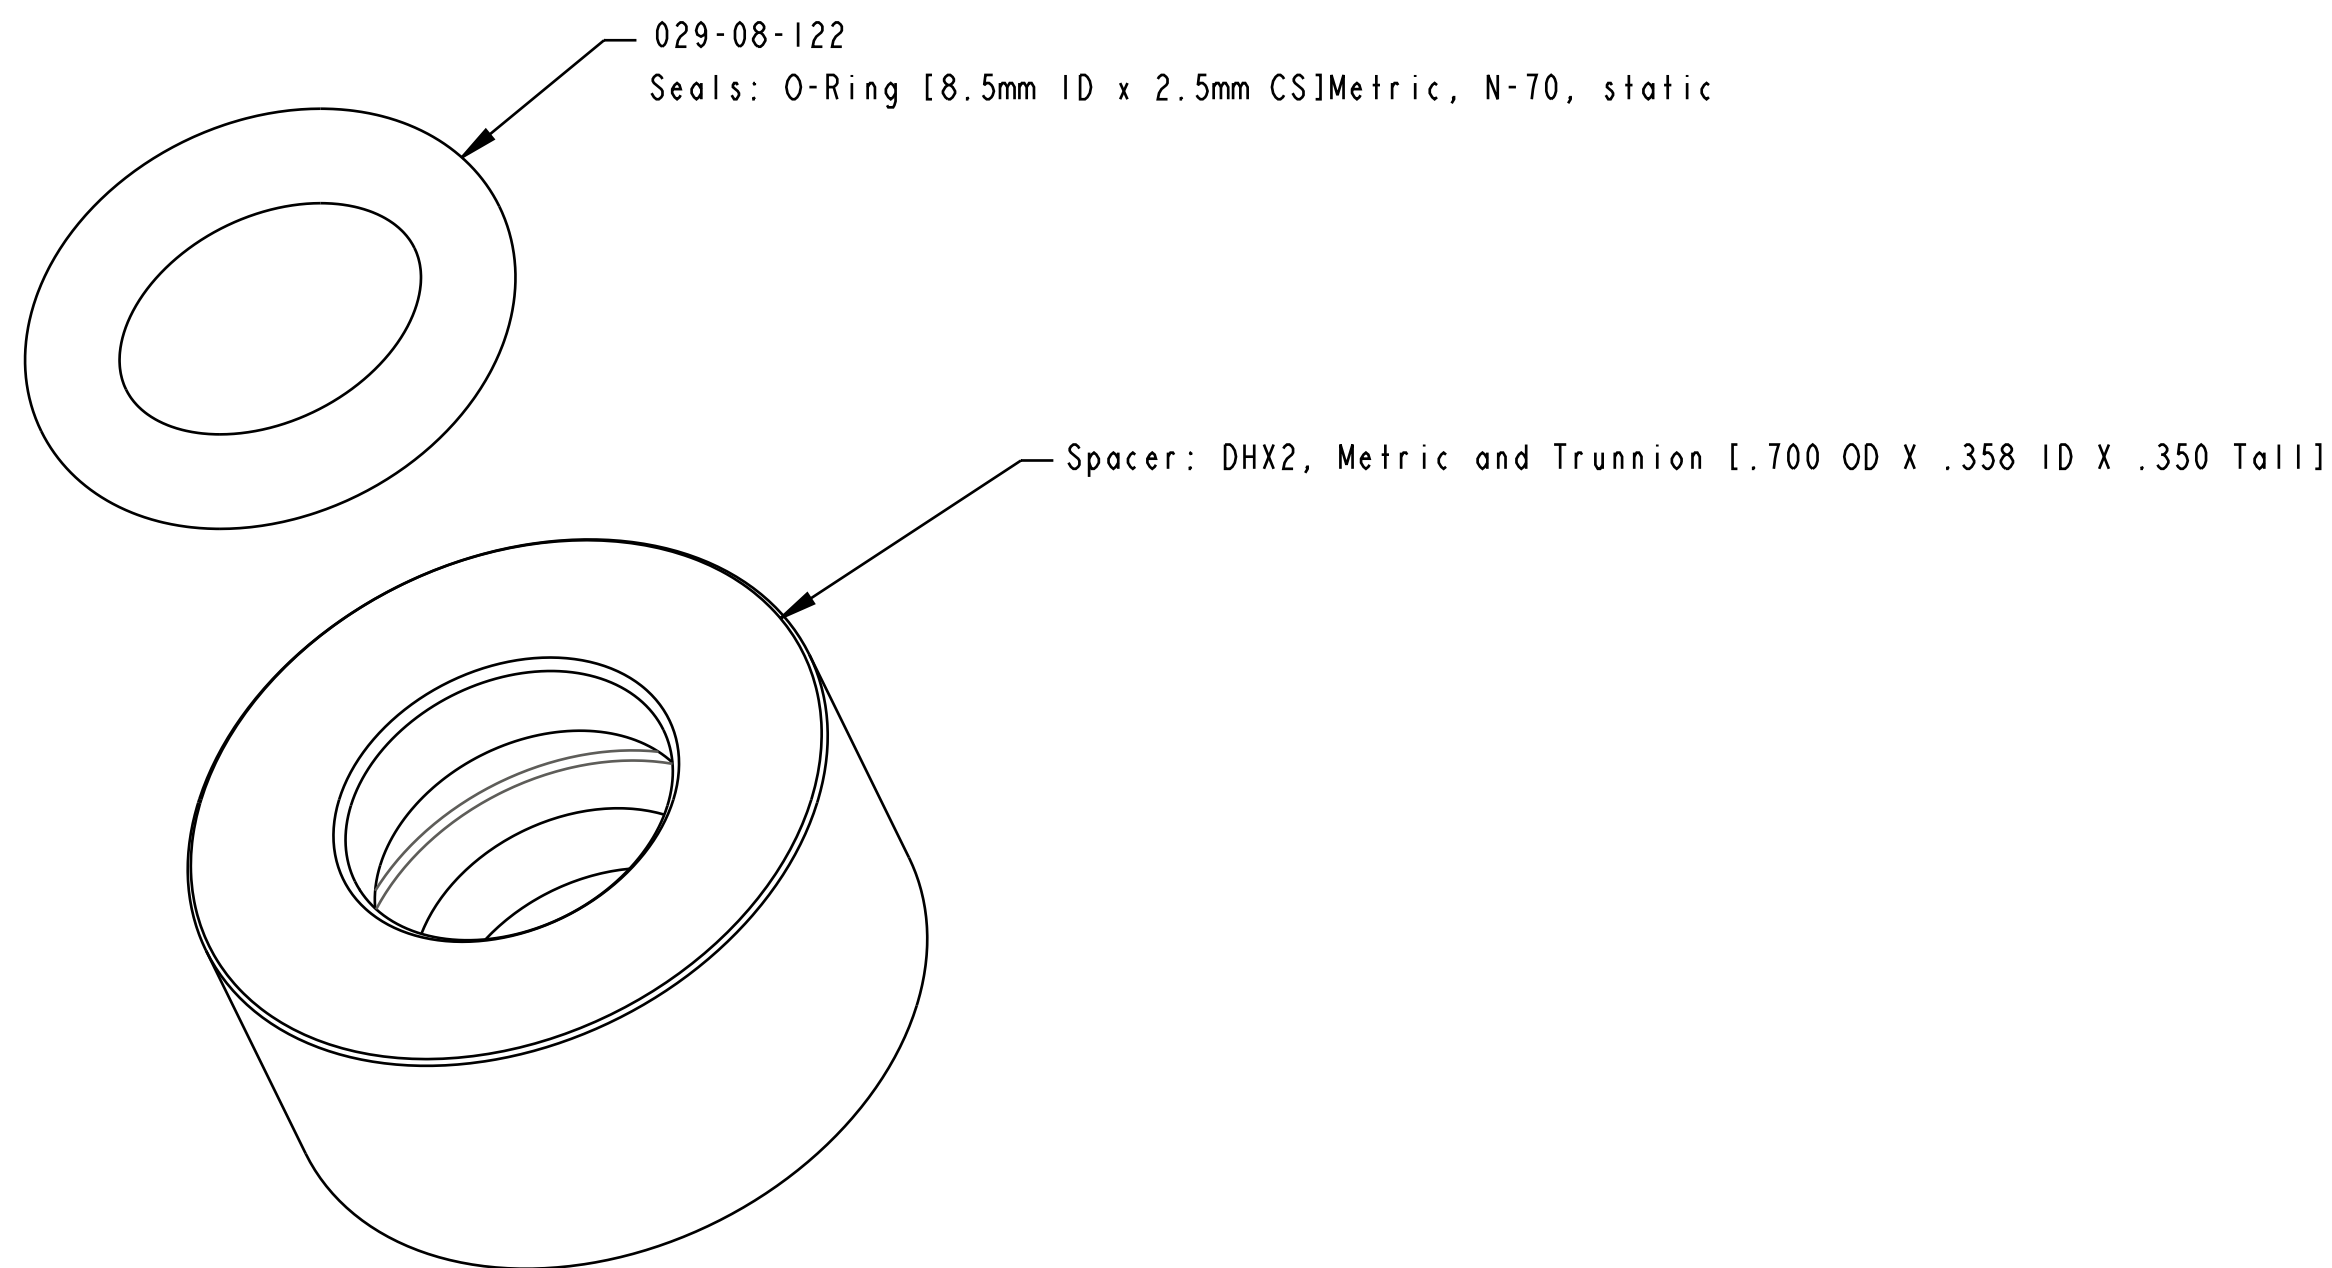

B

B

A

A

SECTION A-A

- PROPRIETARY -
THIS DOCUMENT CONTAINS CONFIDENTIAL, PROPRIETARY INFORMATION
THAT IS FOX PROPERTY. DO NOT DISCLOSE TO OR DUPLICATE
FOR OTHERS EXCEPT AS AUTHORIZED BY FOX.

		FOX Factory, Inc.	Ph 831-768-1100
		130 Hangar Way, Watsonville, CA 95076 USA	Fax 831-768-9312
TITLE	Spacer Assembly: DHX2, Metric & Trunnion		
SIZE	DWG. NO.	800-11-002-KIT	
C	PLOT SCALE	5.00:1	SHEET 1 OF 1