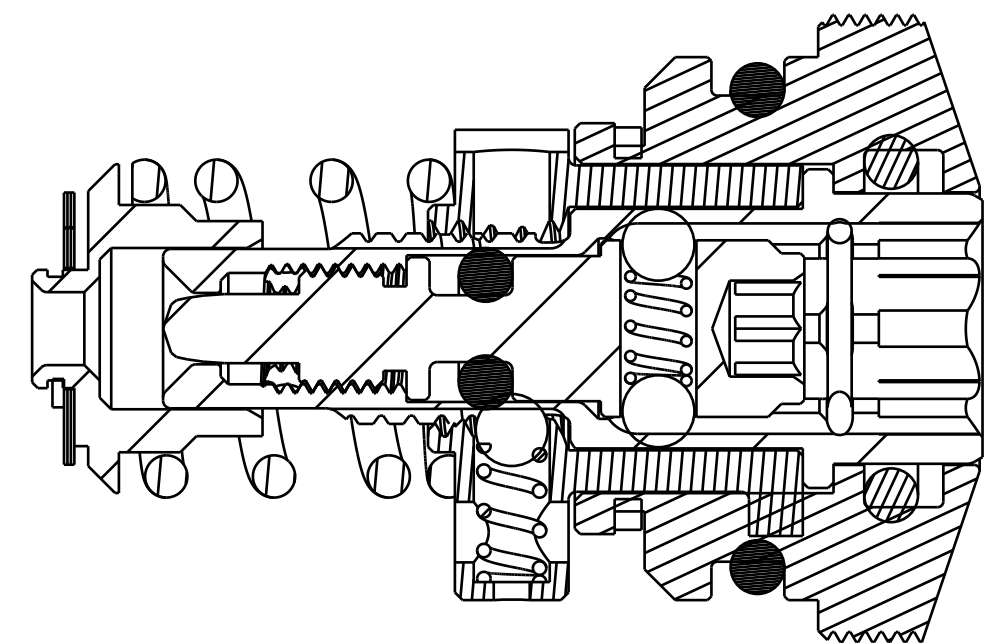

4

3

2

1

		FOX Factory, Inc.	Ph 831-768-1100 Fax 831-768-9312
130 Hangar Way, Watsonville, CA 95076 USA			
TITLE Damping Adj Assy: Cartridge, Compression, X2, .868in Piston Bore			
SIZE C	DWG. NO.	815-02-066-KIT	
PLOT SCALE .50:1		SHEET OF 1	