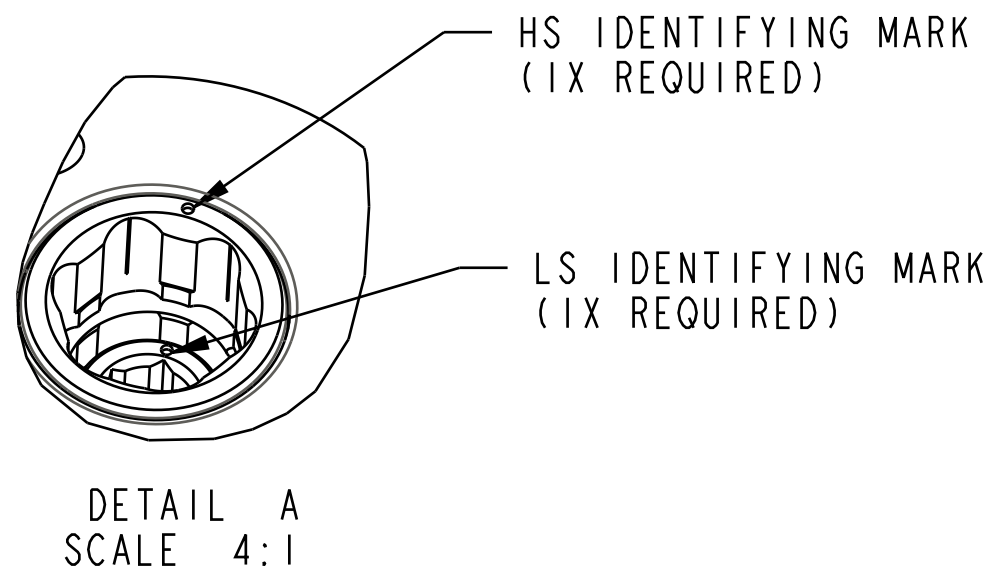

4

3

2

1

		FOX Factory, Inc.	Ph 831-768-1100 Fax 831-768-9312
130 Hangar Way, Watsonville, CA 95076 USA			
TITLE Damping Adj Assy: Cartridge, Compression, X2, .868in Piston Bore			
SIZE C	DWG. NO.	815-02-066-KIT	
PLOT SCALE .50:1		SHEET OF 1	