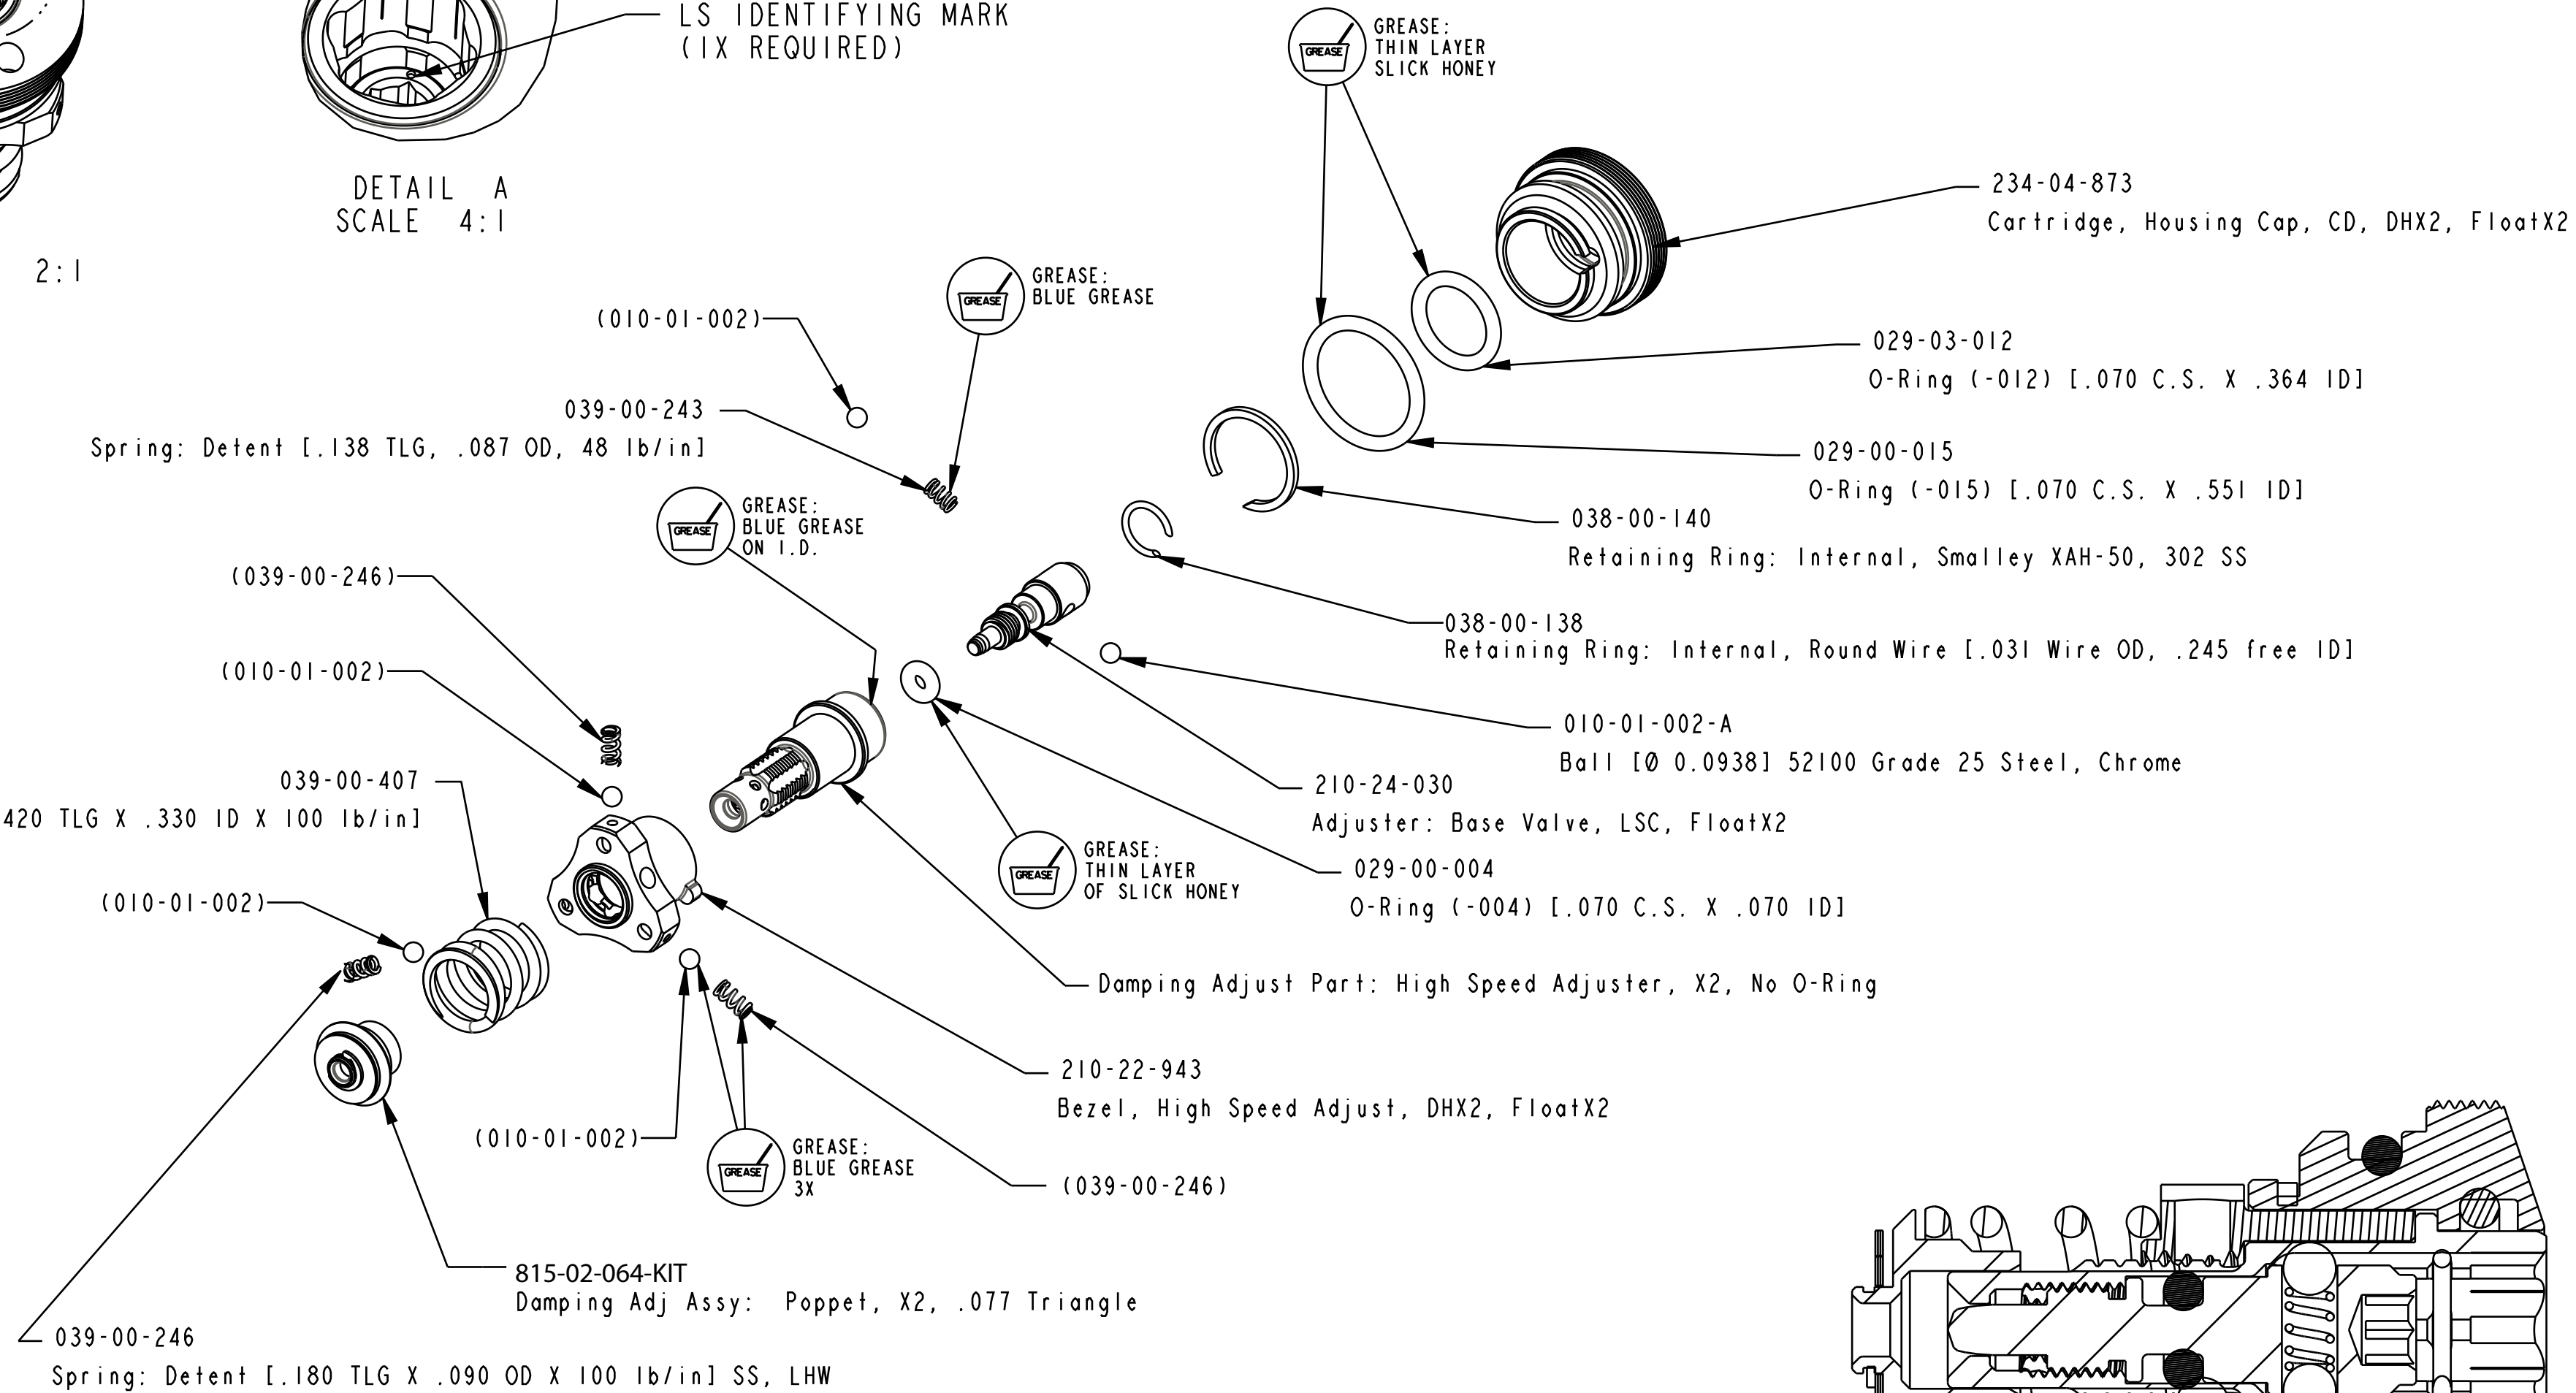

4

3

2

1

		FOX Factory, Inc.	Ph 831-768-1100 Fax 831-768-9312
130 Hangar Way, Watsonville, CA 95076 USA			
TITLE Damping Adj Assy: Cartridge, Compression, X2, .868in Piston Bore			
SIZE C	DWG. NO.	815-02-066-KIT	
PLOT SCALE .50:1		SHEET OF 1	