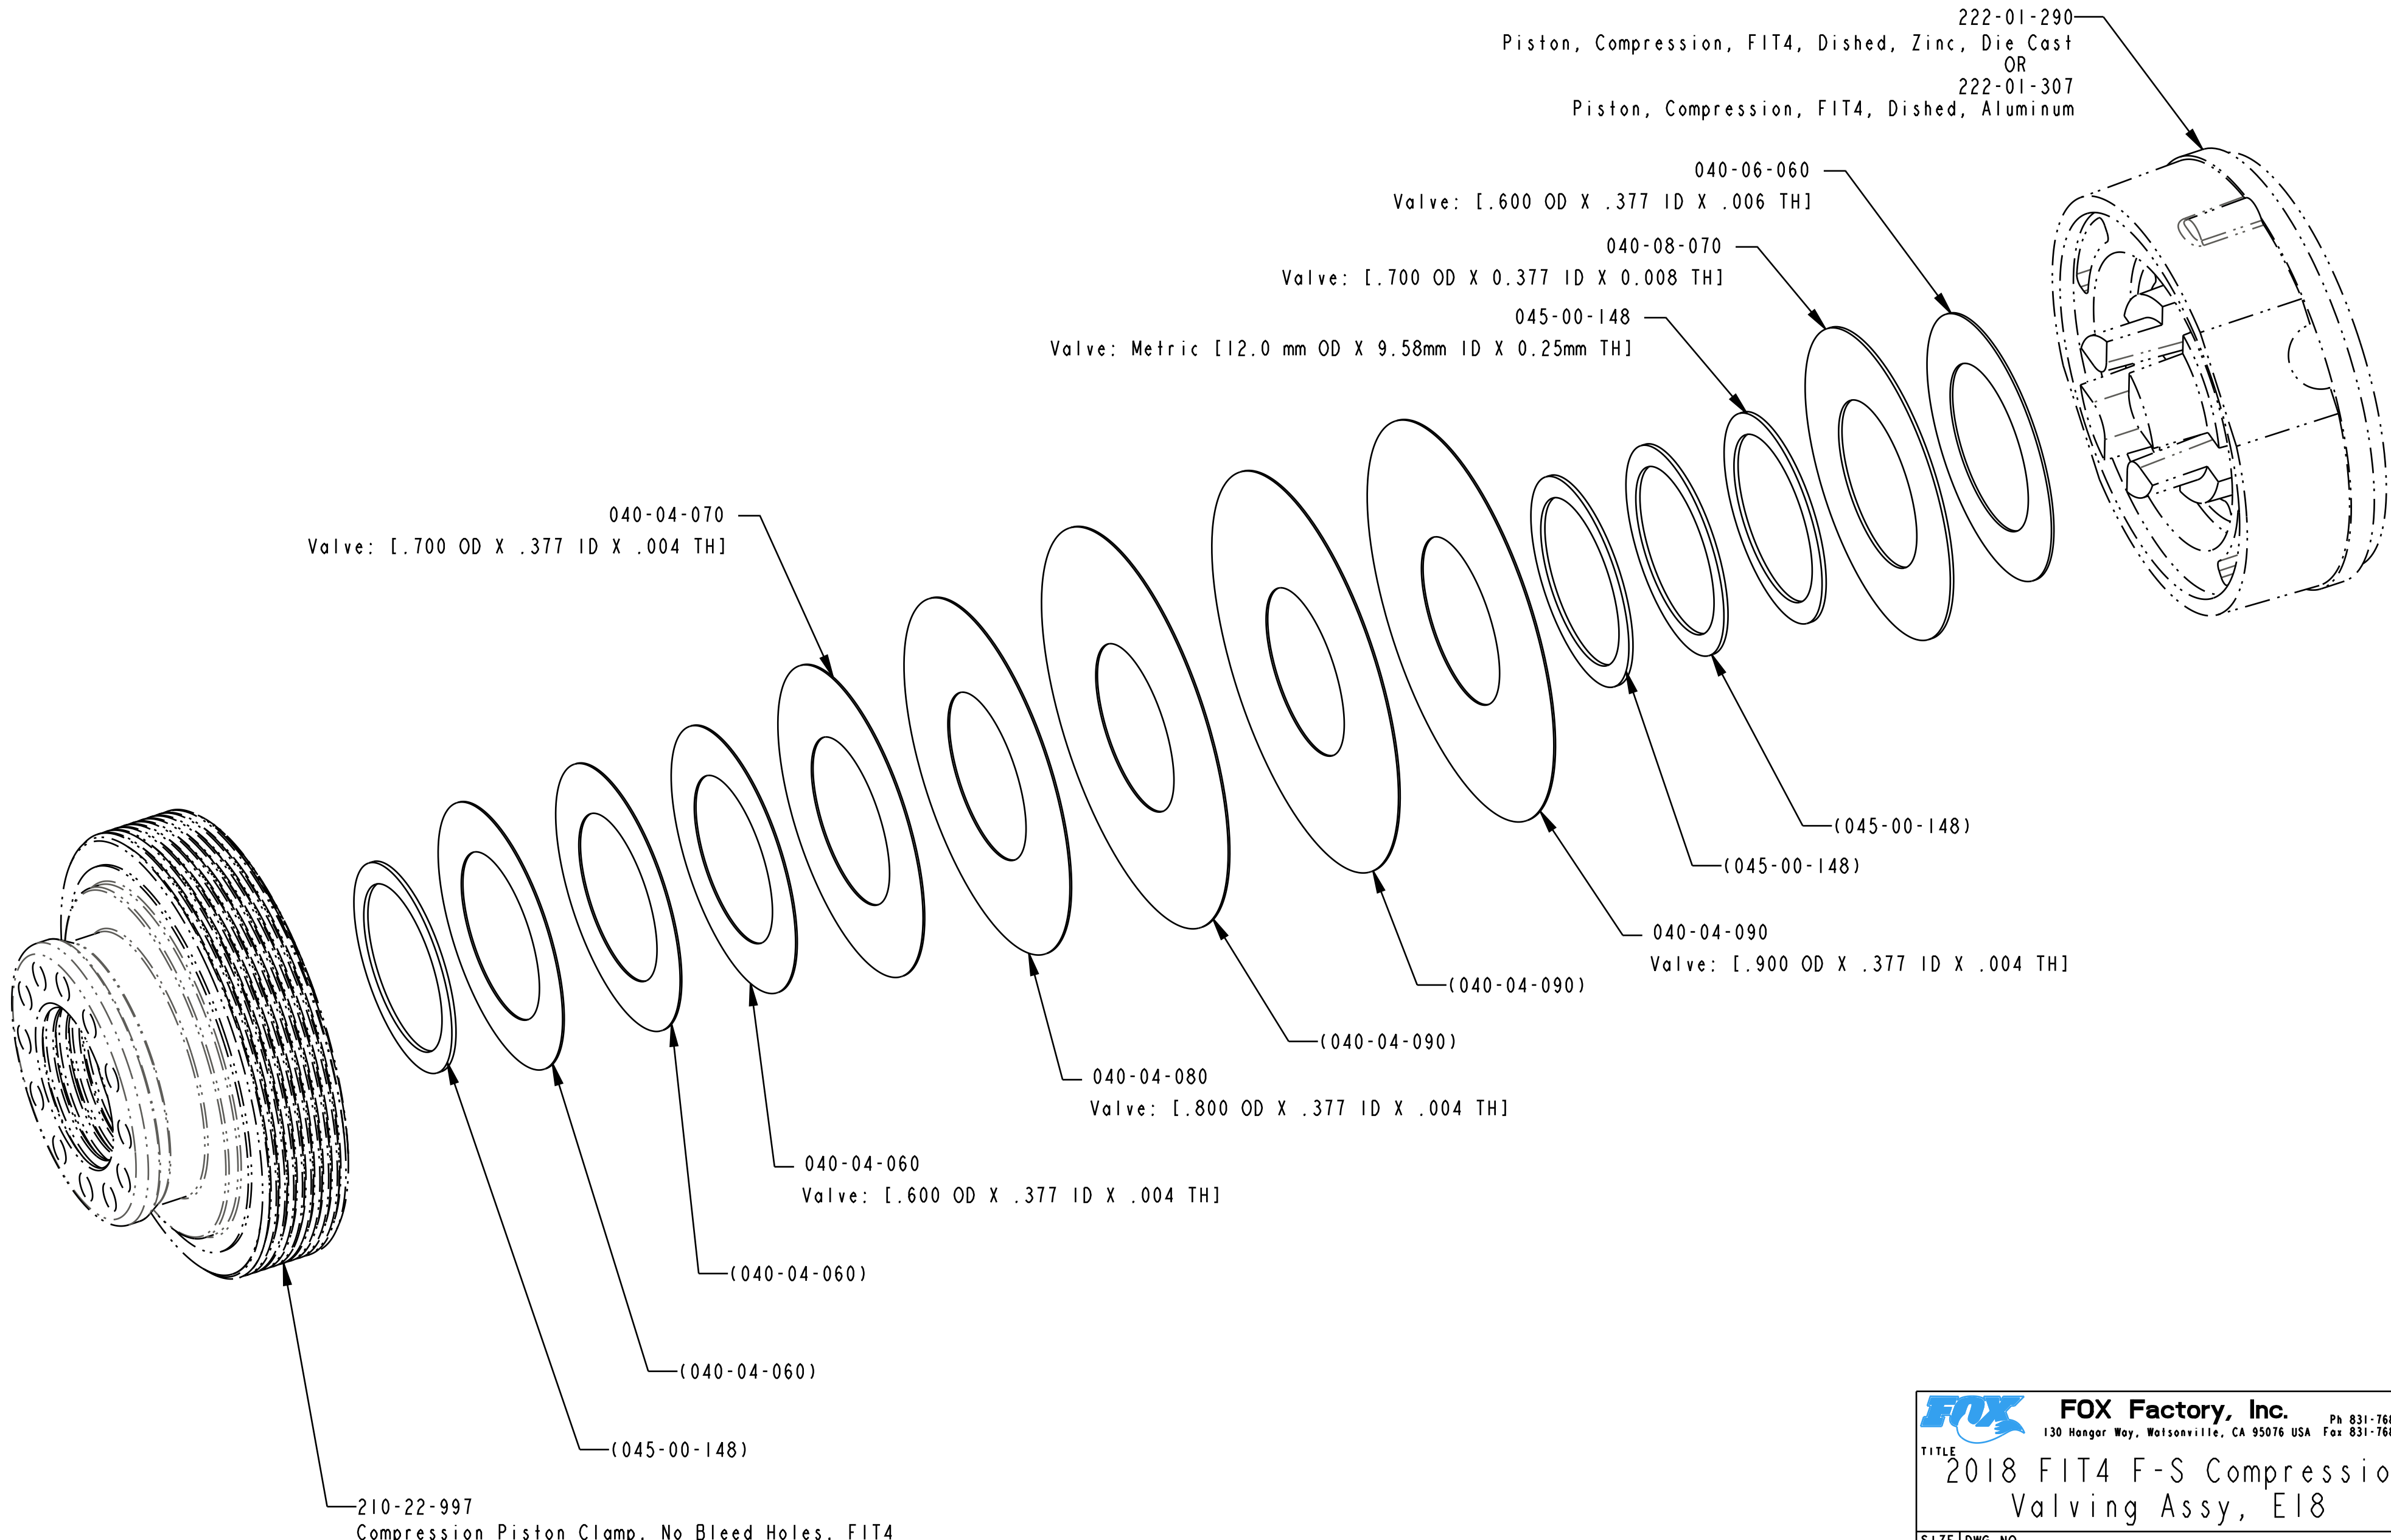

4

3

2

1

D

D

C

C

B

B

A

A

PROPRIETARY
THIS DOCUMENT CONTAINS CONFIDENTIAL, PROPRIETARY INFORMATION
THAT IS FOX PROPERTY. DO NOT DISCLOSE TO OR DUPLICATE
FOR OTHERS EXCEPT AS AUTHORIZED BY FOX.

		FOX Factory, Inc.	Ph 831-768-1100
		130 Hangar Way, Watsonville, CA 95076 USA	Fax 831-768-9312
TITLE 2018 FIT4 F-S Compression Valving Assy, E18			
SIZE	DWG. NO.	820-03-544-KIT	
C			
PLOT SCALE 4.00:1		SHEET 1 OF 1	