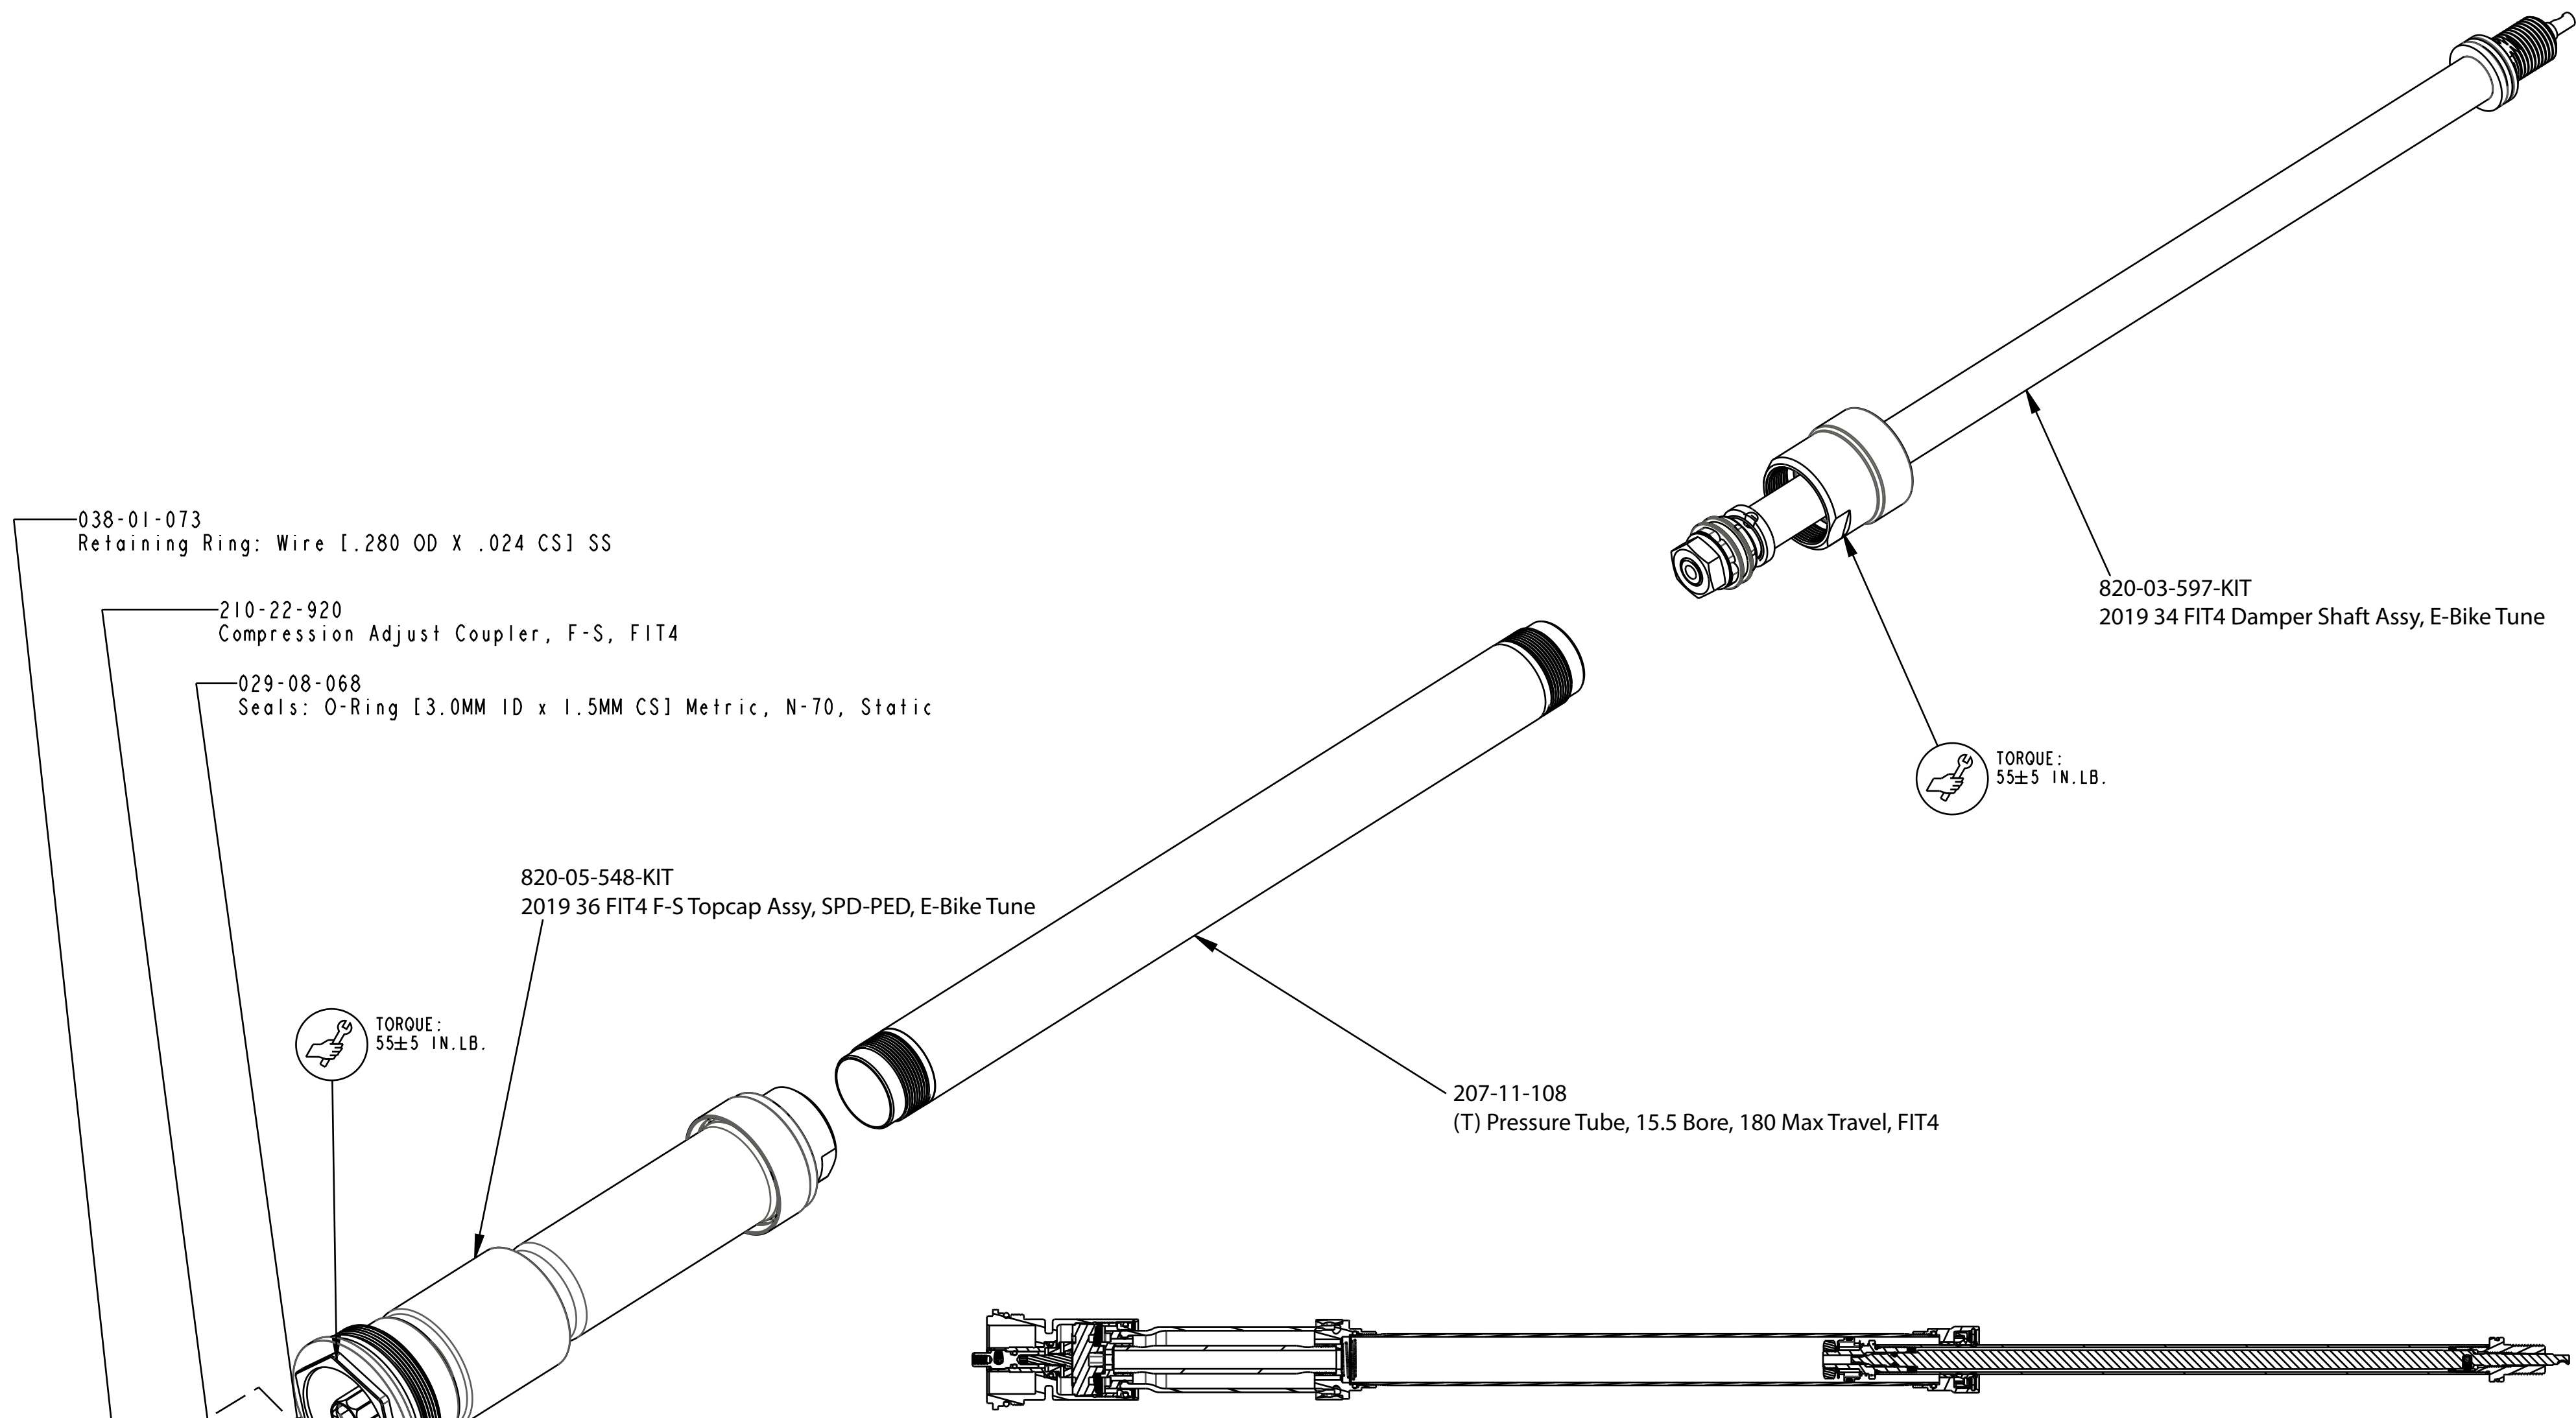

4

3

2

1

D

D

C

C

B

B

A

A

PROPRIETARY
THIS DOCUMENT CONTAINS CONFIDENTIAL, PROPRIETARY INFORMATION
THAT IS FOX PROPERTY. DO NOT DISCLOSE TO OR DUPLICATE
FOR OTHERS EXCEPT AS AUTHORIZED BY FOX.

FOX FOX Factory, Inc. Ph 831-768-1100
130 Hangar Way, Watsonville, CA 95076 USA Fax 831-768-9312

TITLE **2019 36 160 MAX SPD-PED**
F-S FIT4 Cart Assy, 3Pos-Adj

SIZE DWG. NO. **C**

PLOT SCALE | .00:1 | SHEET | OF |