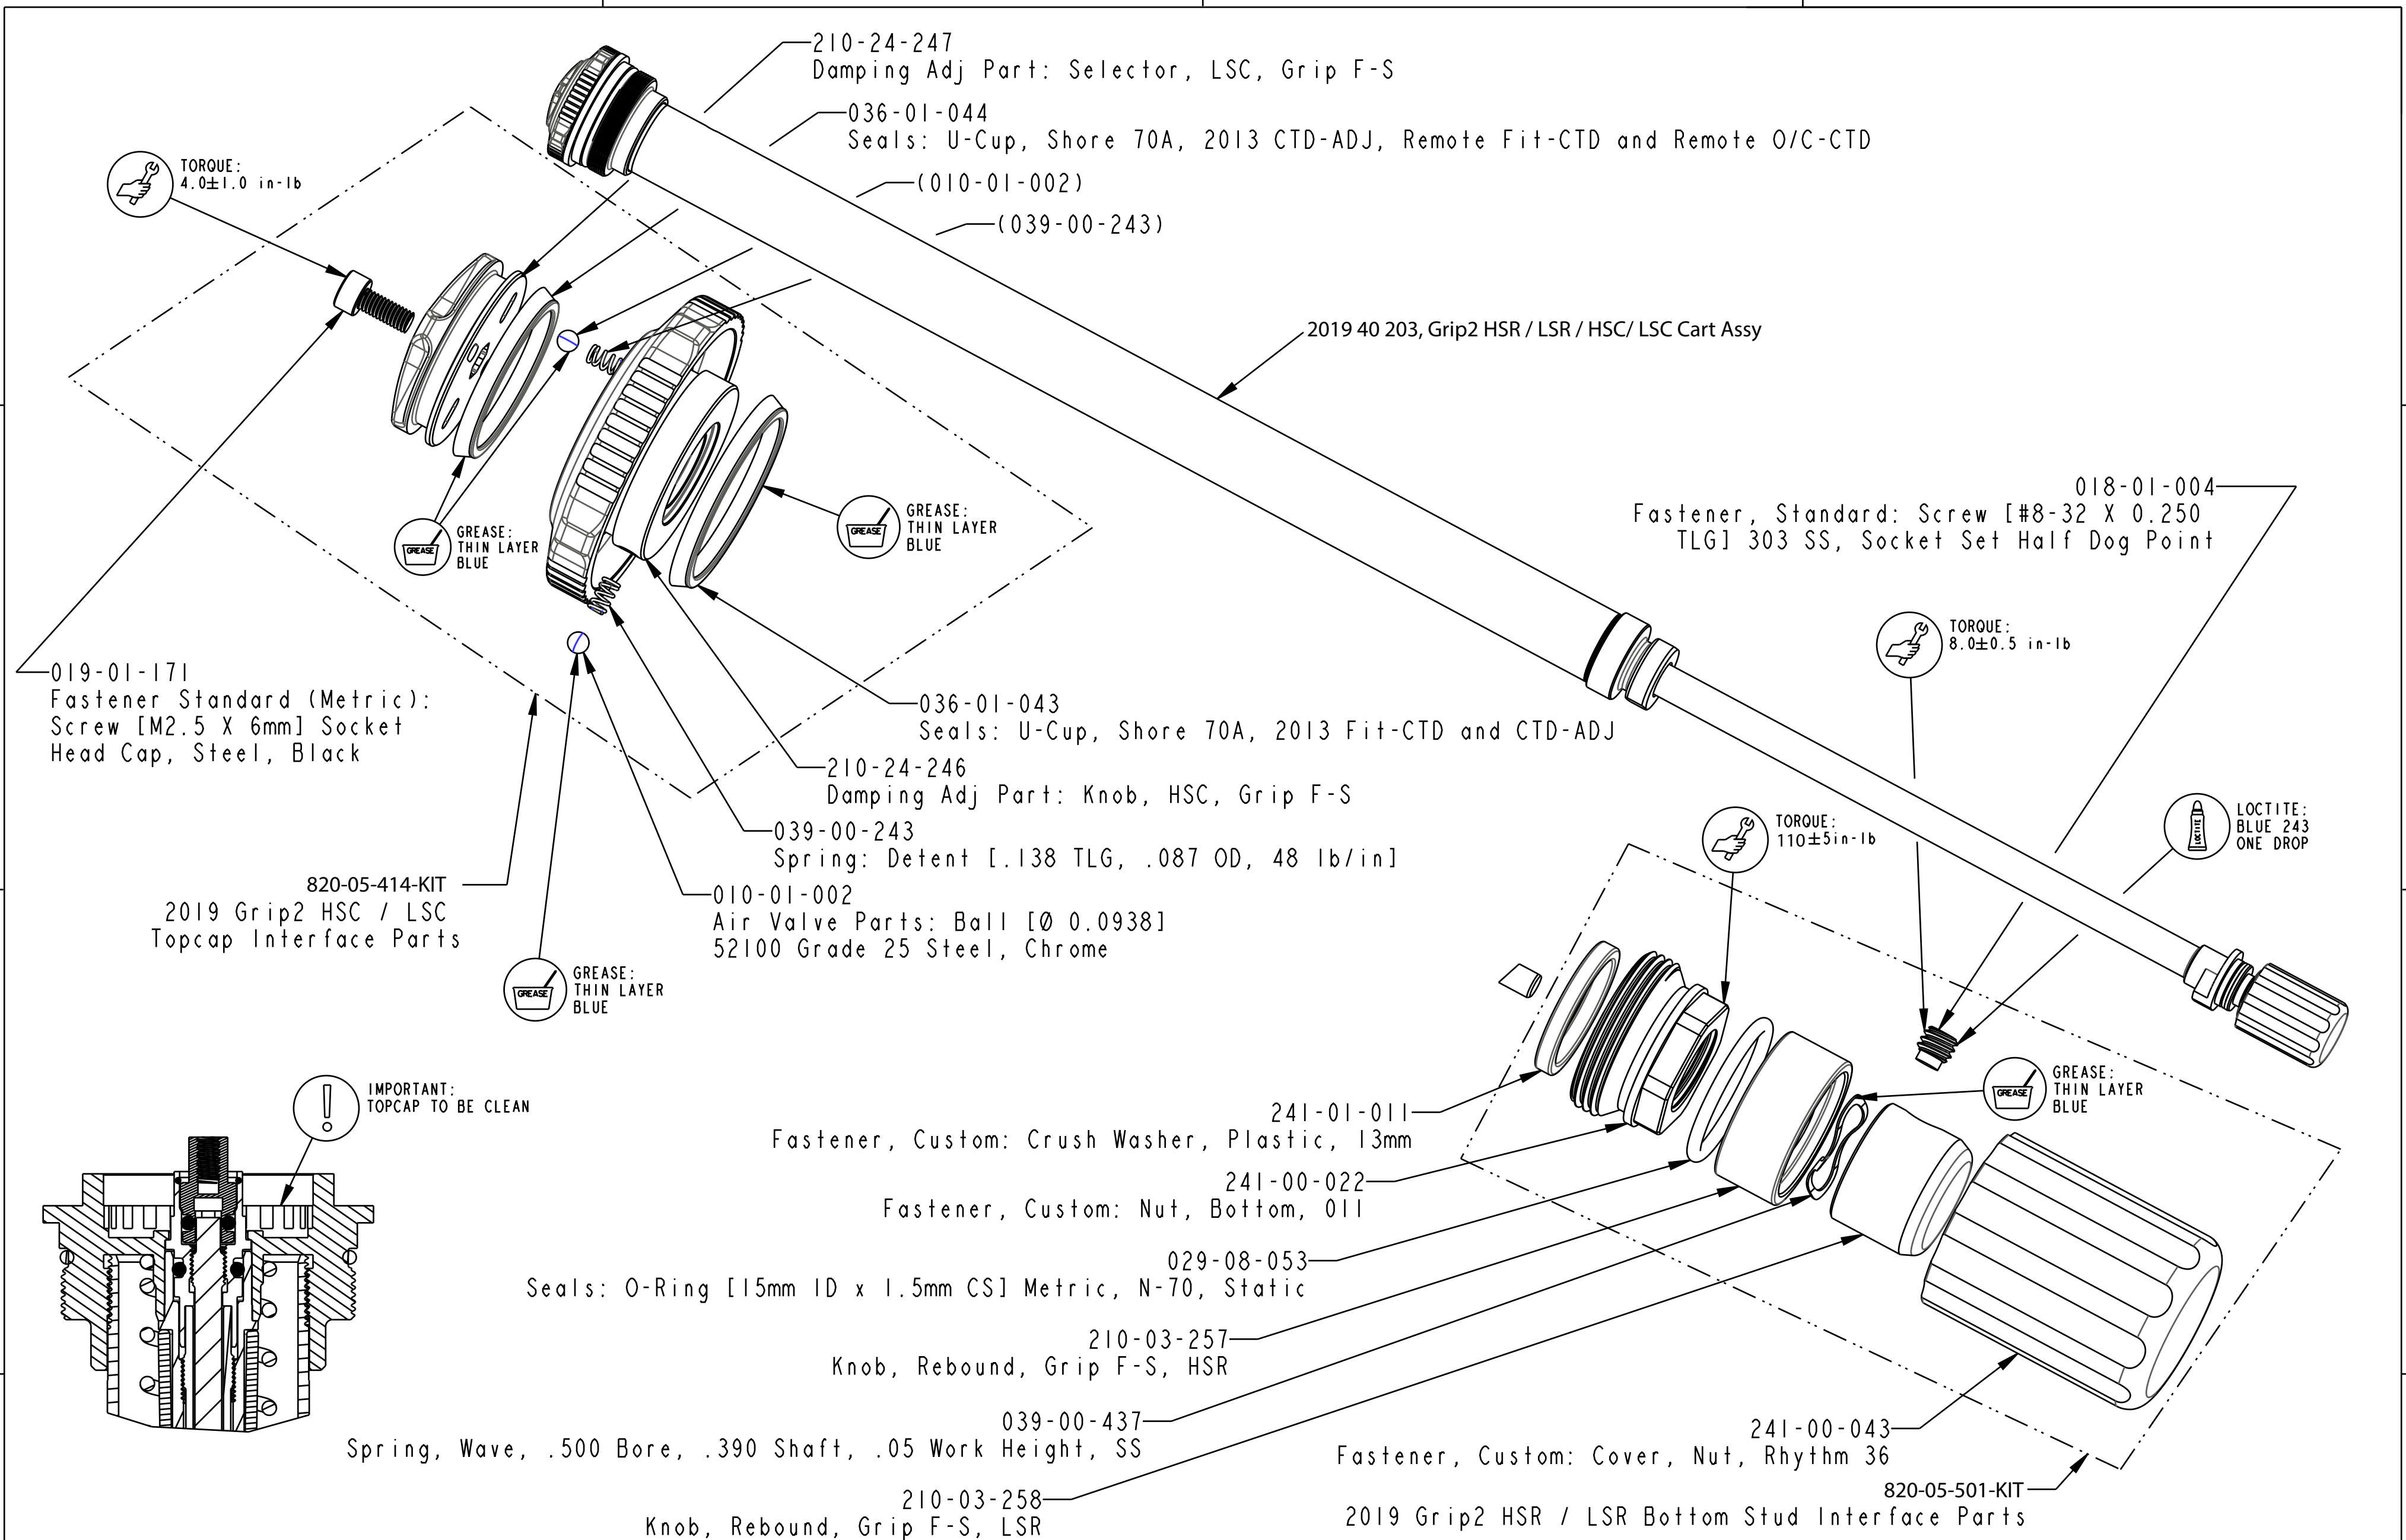

4

3

2

1

D

D

C

C

B

B

A

A

PROPRIETARY -
THIS DOCUMENT CONTAINS CONFIDENTIAL, PROPRIETARY INFORMATION
THAT IS FOX PROPERTY. DO NOT DISCLOSE TO OR DUPLICATE
FOR OTHERS EXCEPT AS AUTHORIZED BY FOX.

FOX **FOX Factory, Inc.** Ph 831-768-1100
130 Hangar Way, Watsonville, CA 95076 USA Fax 831-768-9312

2019 40 203, Grip2 HSR / LSR /
HSC / LSC Cart Assy Complete

SIZE DWG. NO. **C** 820-18-029-KIT

PLOT SCALE 1:1.333 SHEET 1 OF 1

4

3

2

ProE ASSEM