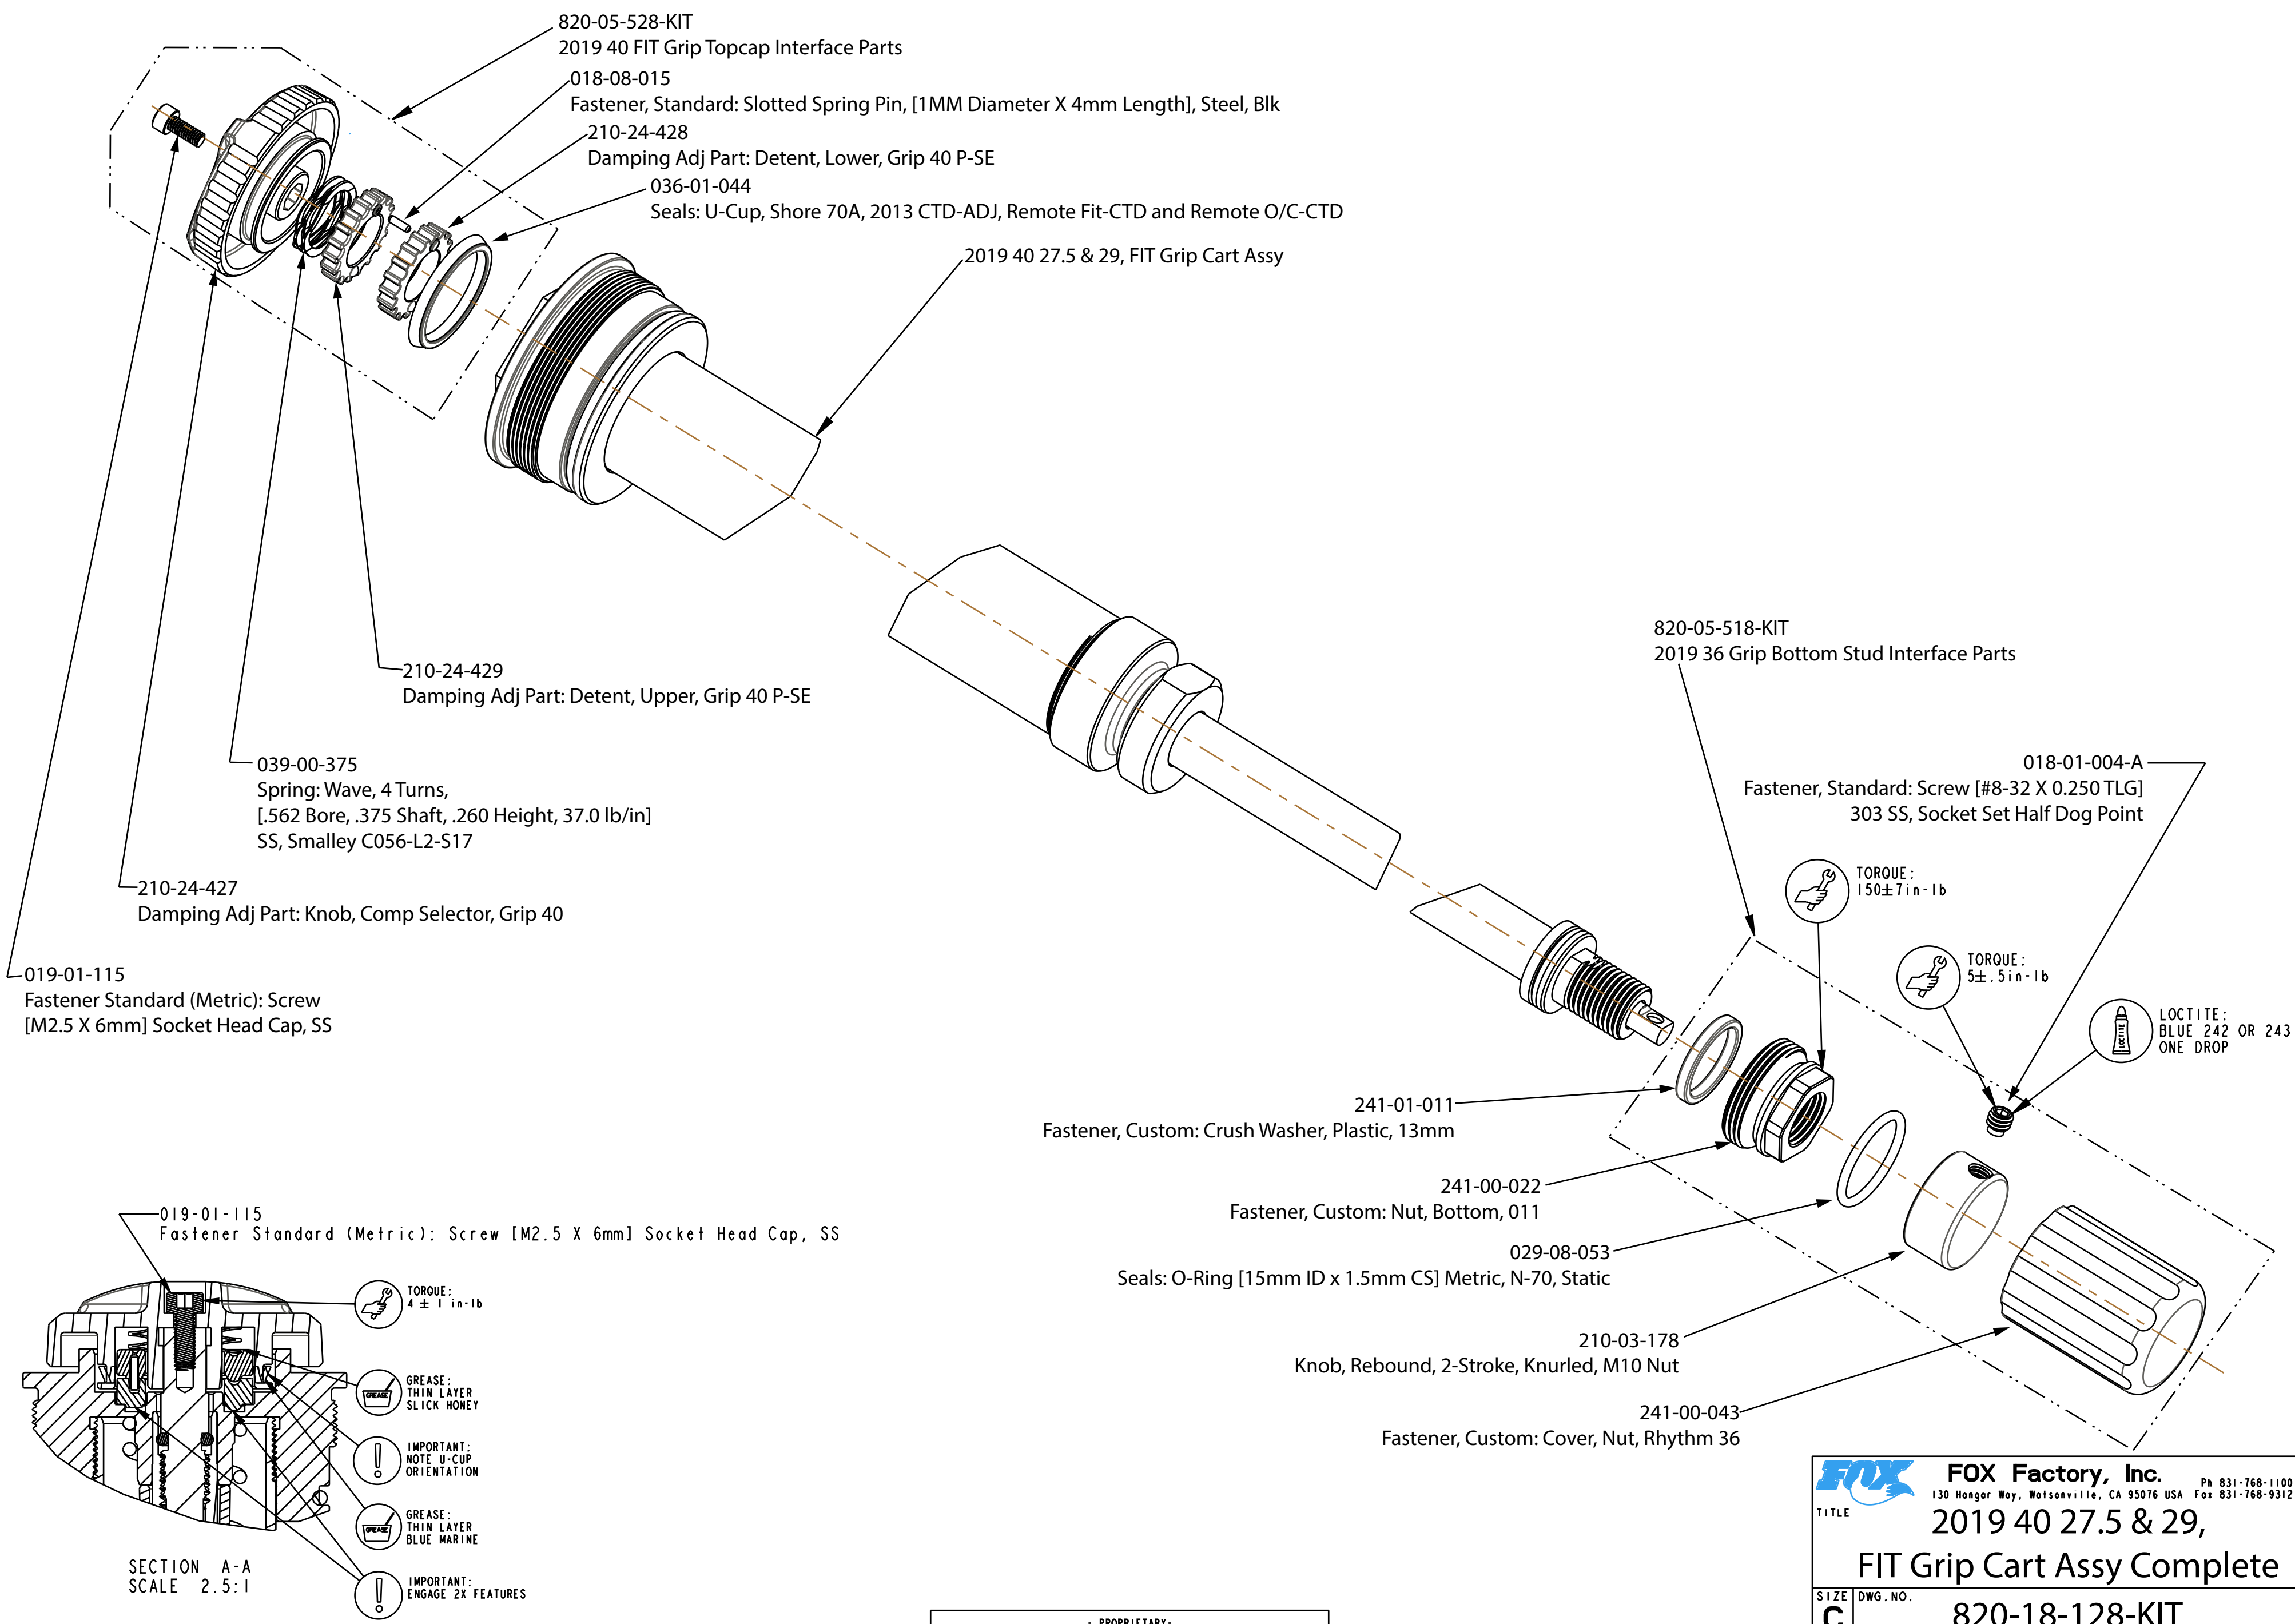

4

3

2

1

PROPRIETARY
THIS DOCUMENT CONTAINS CONFIDENTIAL, PROPRIETARY INFORMATION
THAT IS FOX PROPERTY. DO NOT DISCLOSE TO OR DUPLICATE
FOR OTHERS EXCEPT AS AUTHORIZED BY FOX.

		FOX Factory, Inc.	Ph 831-768-1100
		130 Hangar Way, Watsonville, CA 95076 USA	Fax 831-768-9312
2019 40 27.5 & 29, FIT Grip Cart Assy Complete			
TITLE			
SIZE	DWG. NO.	820-18-128-KIT	
PLOT SCALE	1.5:1	SHEET 1 OF 2	