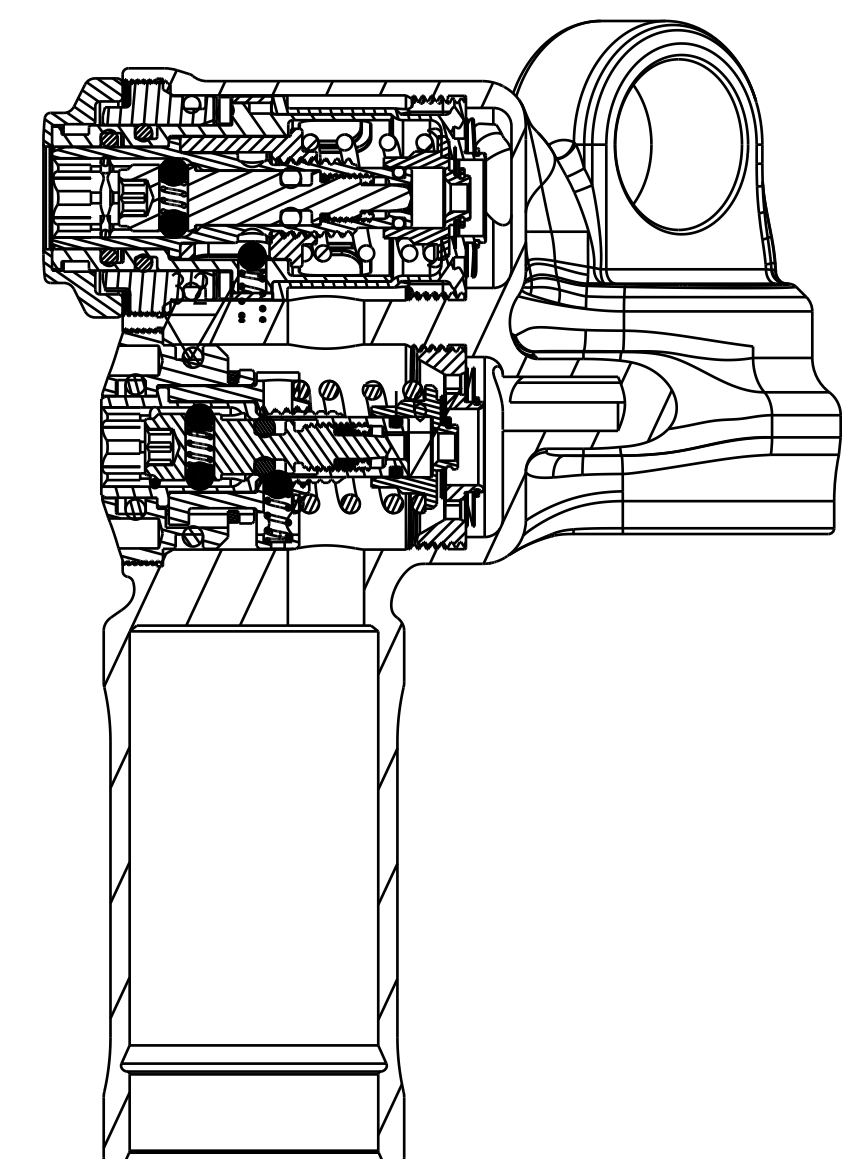

SECTION B-B
SCALE 1.500

SECTION C-C
SCALE 1.500

FOX FOX Factory, Inc.		Ph 831-768-1100
130 Hongor Way, Watsonville, CA 95076 USA		Fax 831-768-9312
TITLE Eyelet Assy: 2018, X2, 2pos-Adj, P-S		
SIZE C	DWG. NO. 808-17-366-KIT	
PLOT SCALE .00:1		SHEET 1 OF 2