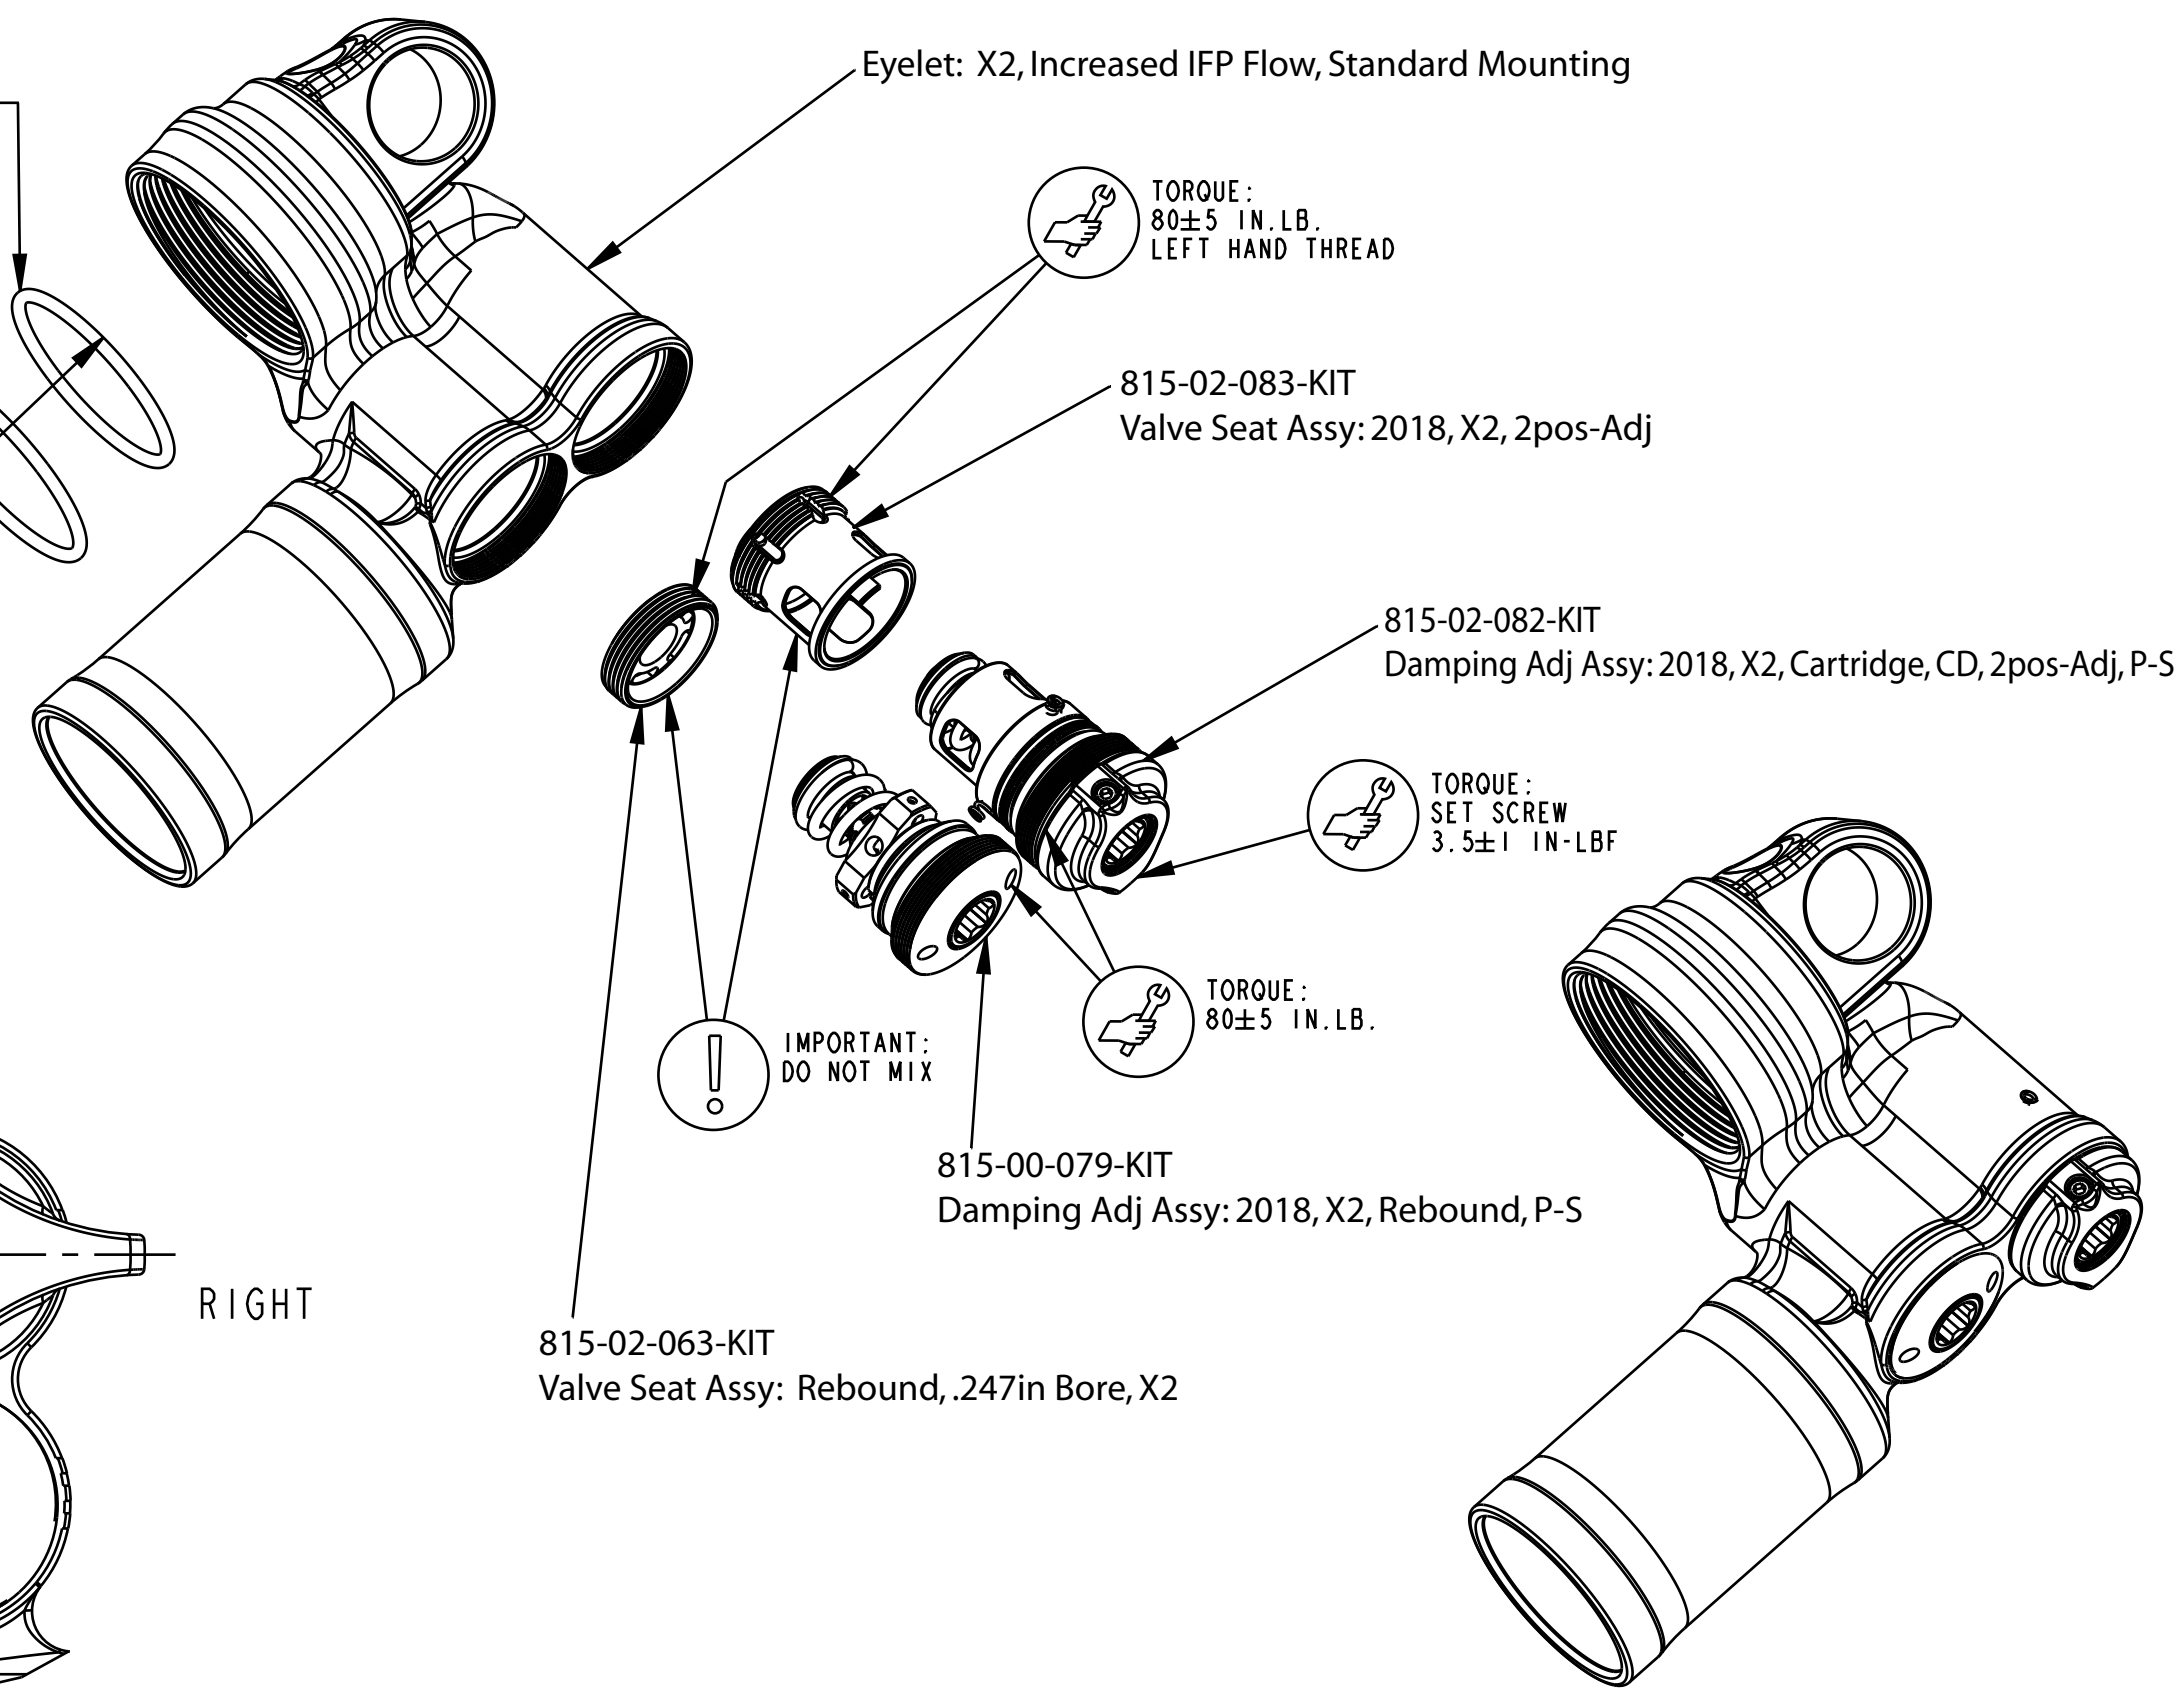

SECTION B-B
SCALE 1.500

SECTION C-C
SCALE 1.500

FOX FOX Factory, Inc.		Ph 831-768-1100
130 Hongor Way, Watsonville, CA 95076 USA		Fax 831-768-9312
TITLE Eyelet Assy: 2018, X2, 2pos-Adj, P-S		
SIZE C	DWG. NO. 808-17-366-KIT	
PLOT SCALE .00:1		SHEET 1 OF 2