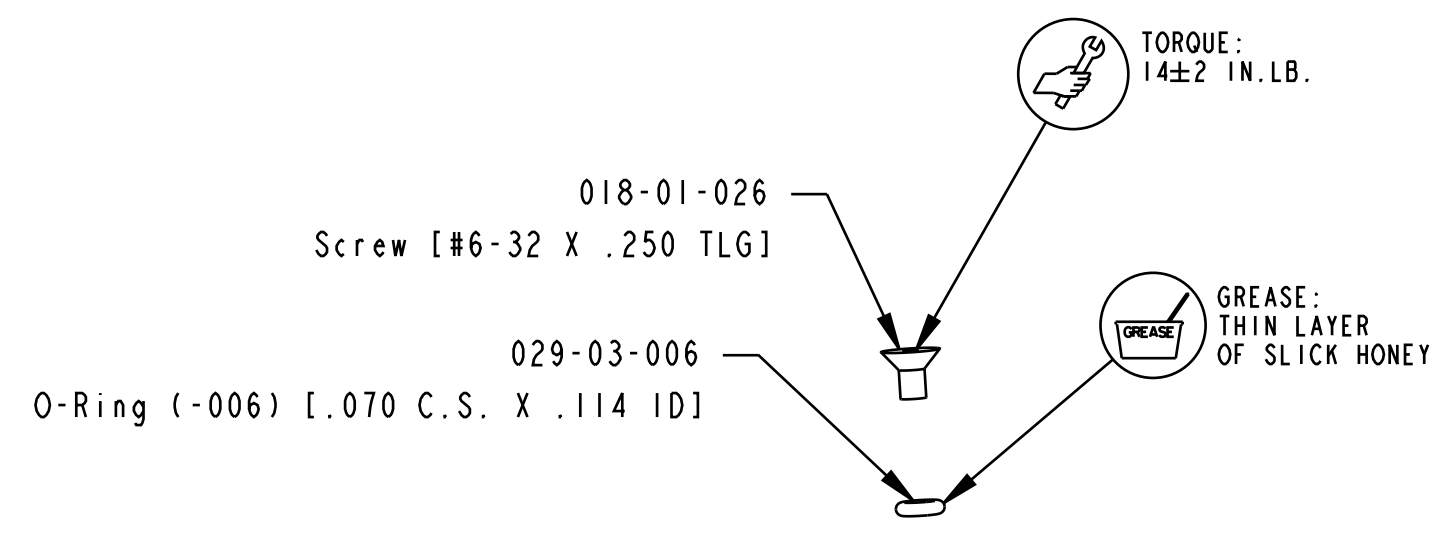

SECTION B-B
SCALE 1.500

SECTION C-C
SCALE 1.500

FOX FOX Factory, Inc.		Ph 831-768-1100
130 Hongor Way, Watsonville, CA 95076 USA		Fax 831-768-9312
TITLE Eyelet Assy: 2018, X2, 2pos-Adj, P-S		
SIZE C	DWG. NO. 808-17-366-KIT	
PLOT SCALE .00:1		SHEET 1 OF 2