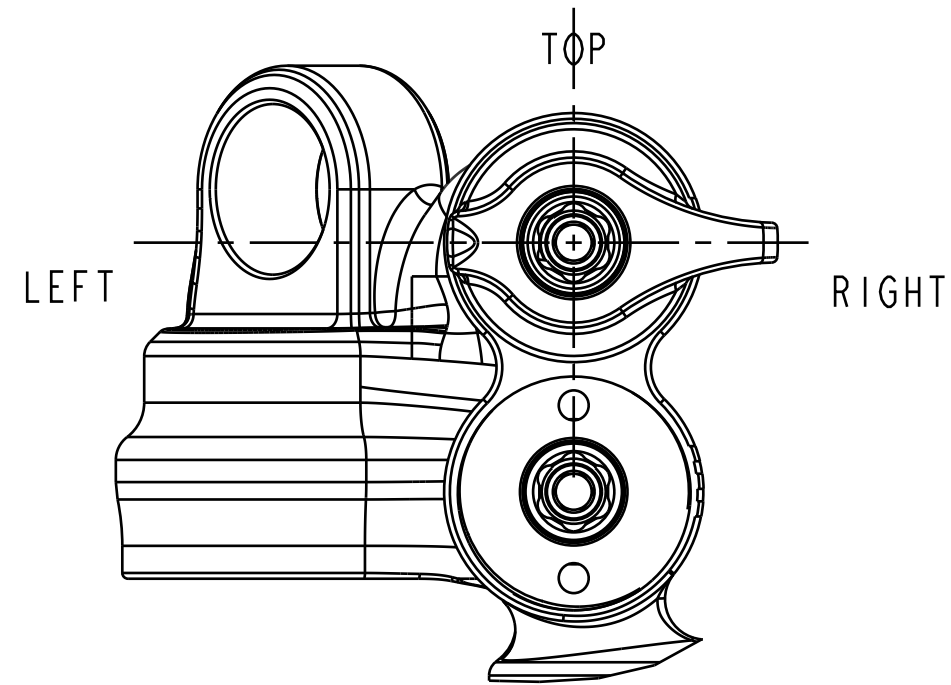

SECTION B-B
SCALE 1.500

SECTION C-C
SCALE 1.500

FOX FOX Factory, Inc.		Ph 831-768-1100
130 Hongor Way, Watsonville, CA 95076 USA		Fax 831-768-9312
TITLE Eyelet Assy: 2018, X2, 2pos-Adj, P-S		
SIZE C	DWG. NO. 808-17-366-KIT	
PLOT SCALE .00:1		SHEET 1 OF 2