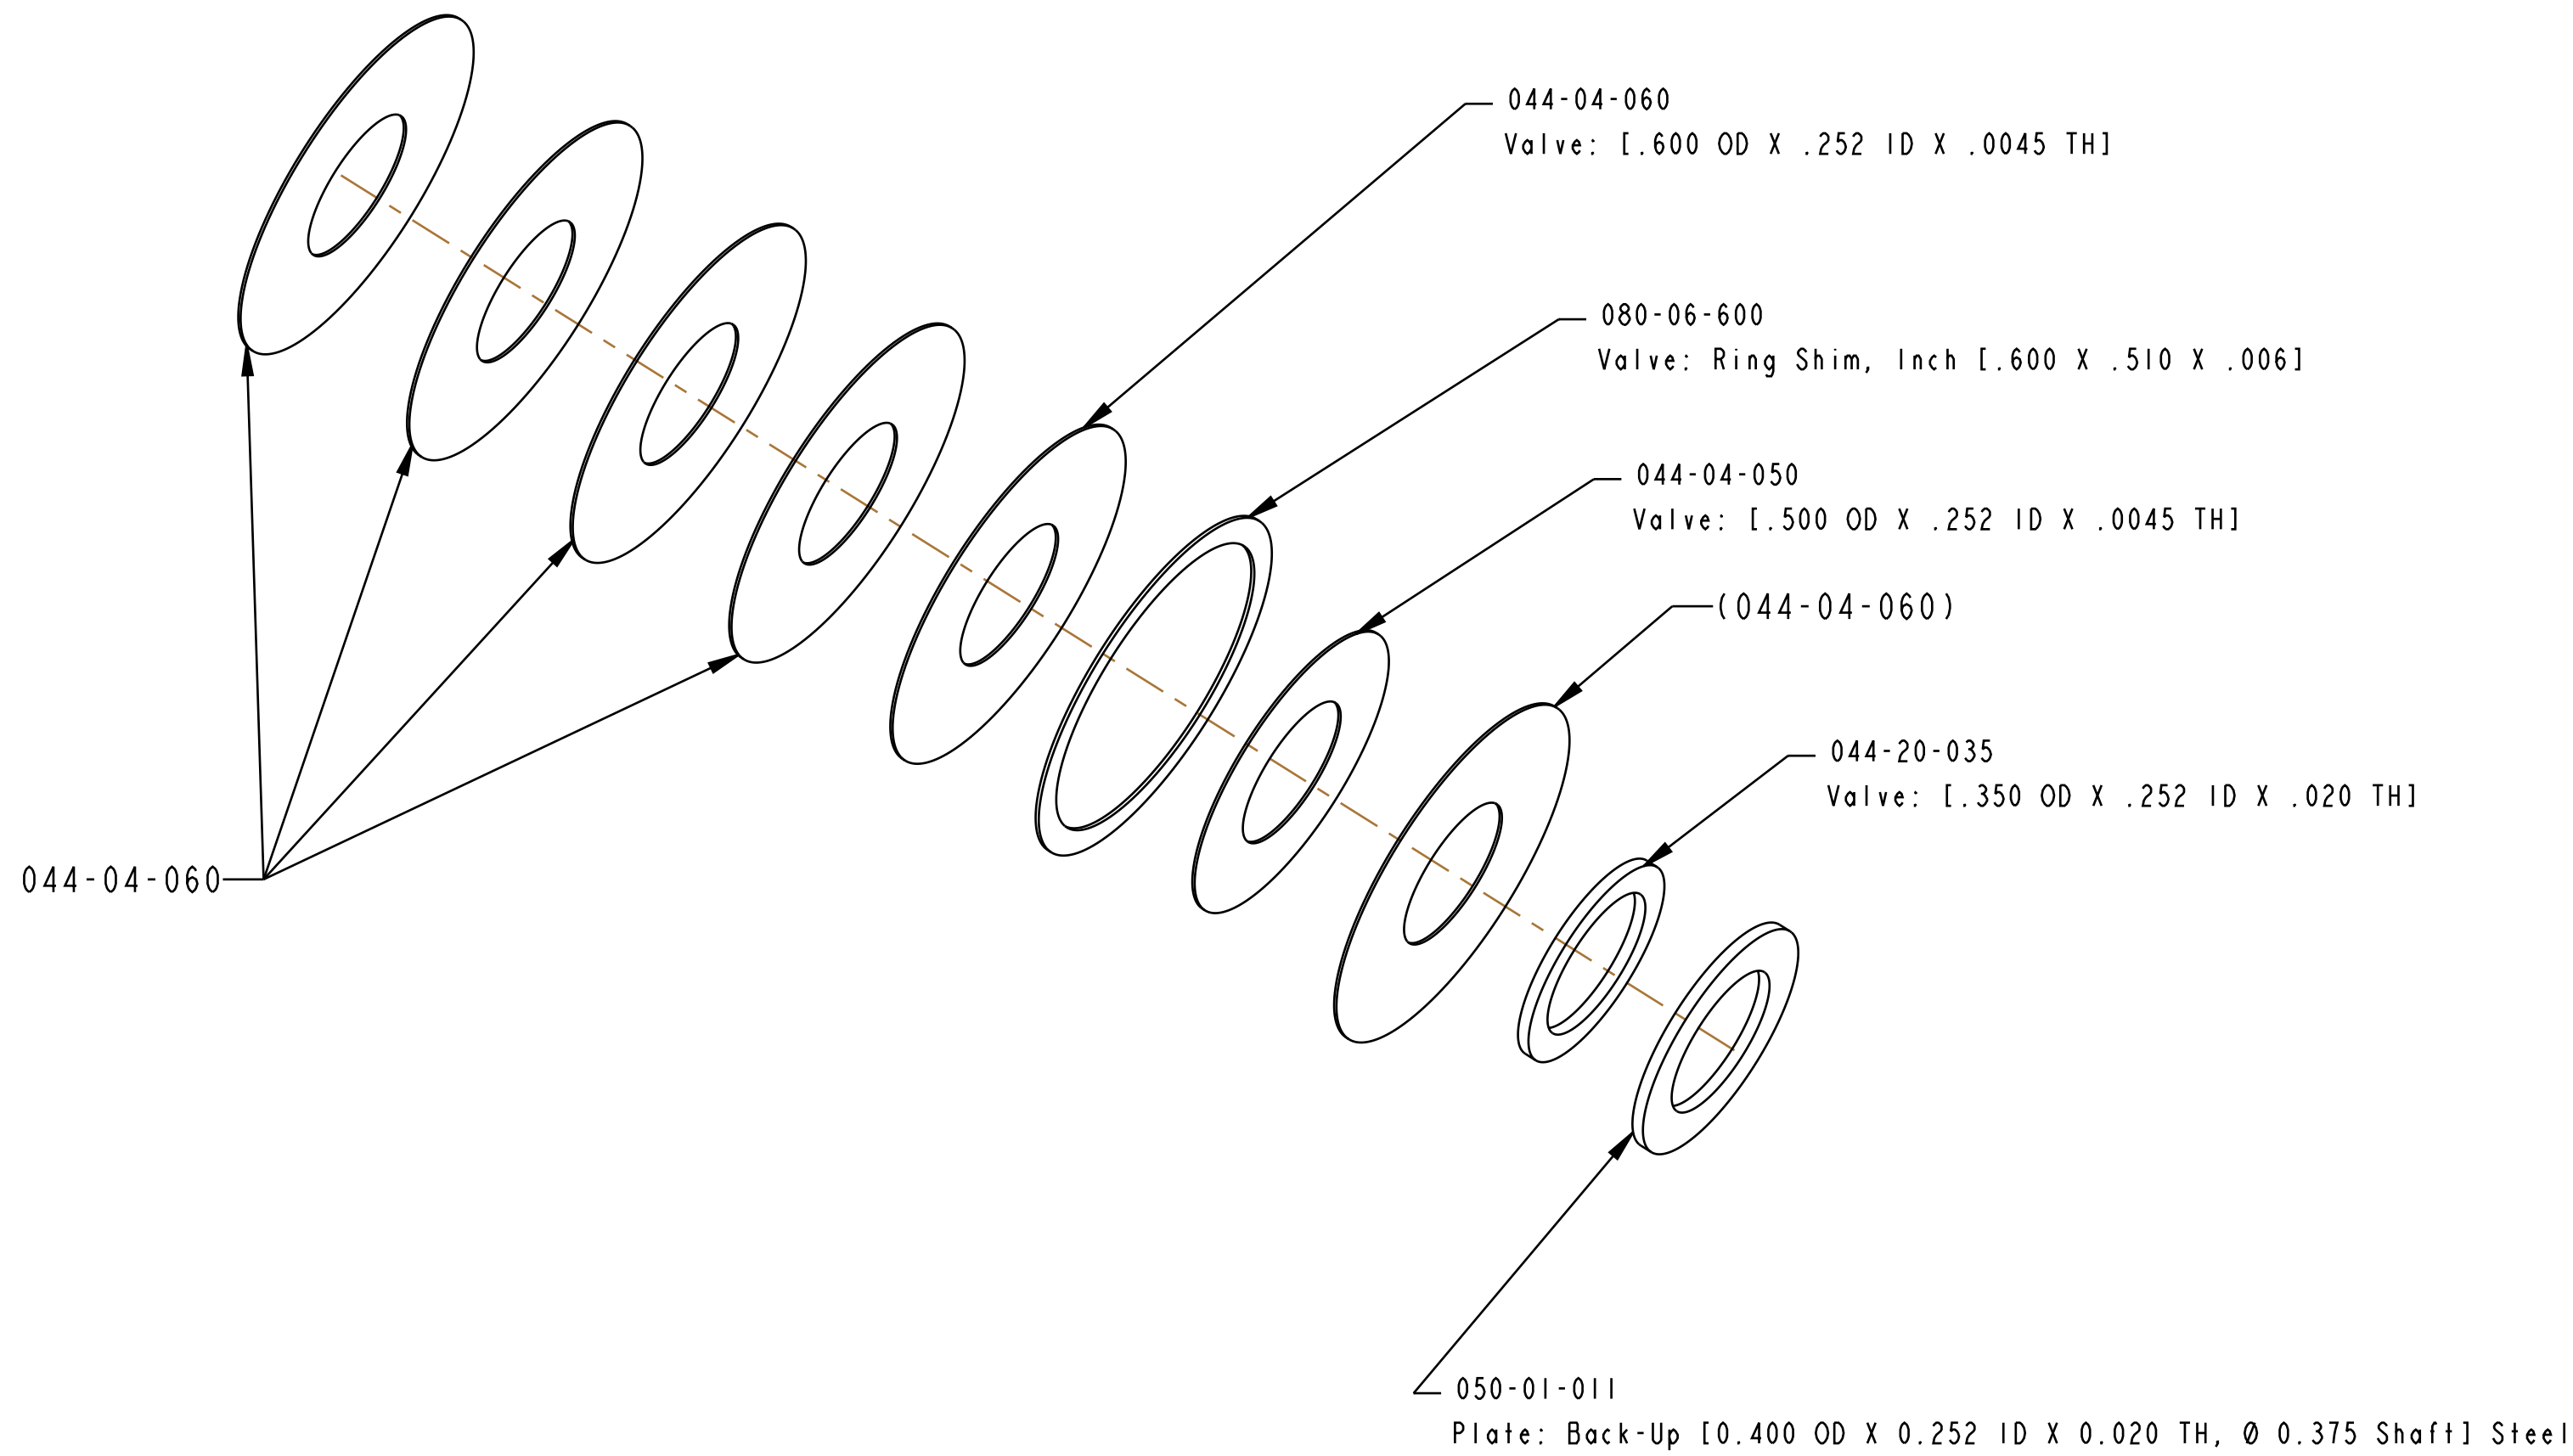

4

3

2

1

FOX FOX Factory, Inc. Ph 831-768-1100
130 Hangar Way, Watsonville, CA 95076 USA Fax 831-768-9312

TITLE
Valve Stack Assy: 2018 FLOAT DPX2,
Digressive Rebound Firm, DRF

SIZE DWG. NO. 805-05-353-KIT
PLOT SCALE 1:1:1 SHEET 1 OF 1