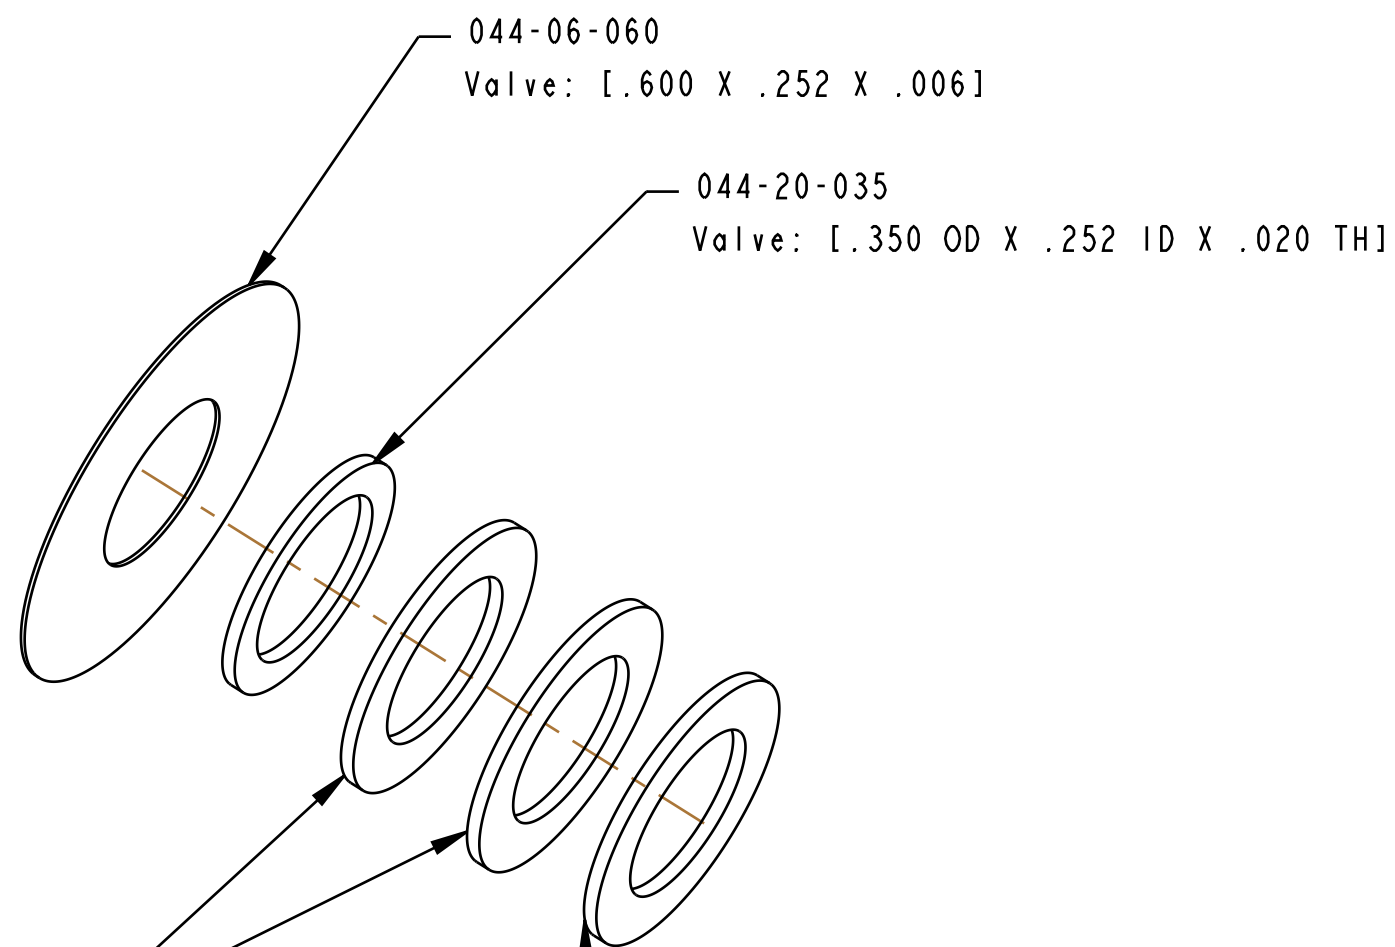

4

3

2

1

D

D

050-01-011
Plate: Back-Up [0.400 OD X 0.252 ID X 0.020 TH, \emptyset 0.375 Shaft] Steel

C

C

B

B

A

A

		FOX Factory, Inc.	Ph 831-768-1100 Fax 831-768-9312
130 Hangar Way, Watsonville, CA 95076 USA			
TITLE Valve Stack Assy: 2018 FLOAT DPX2, Linear Rebound Extra Light, LRXL			
SIZE	DWG. NO.	805-05-360-KIT	
C			
PLOT SCALE 1:1:1		SHEET 1 OF 1	