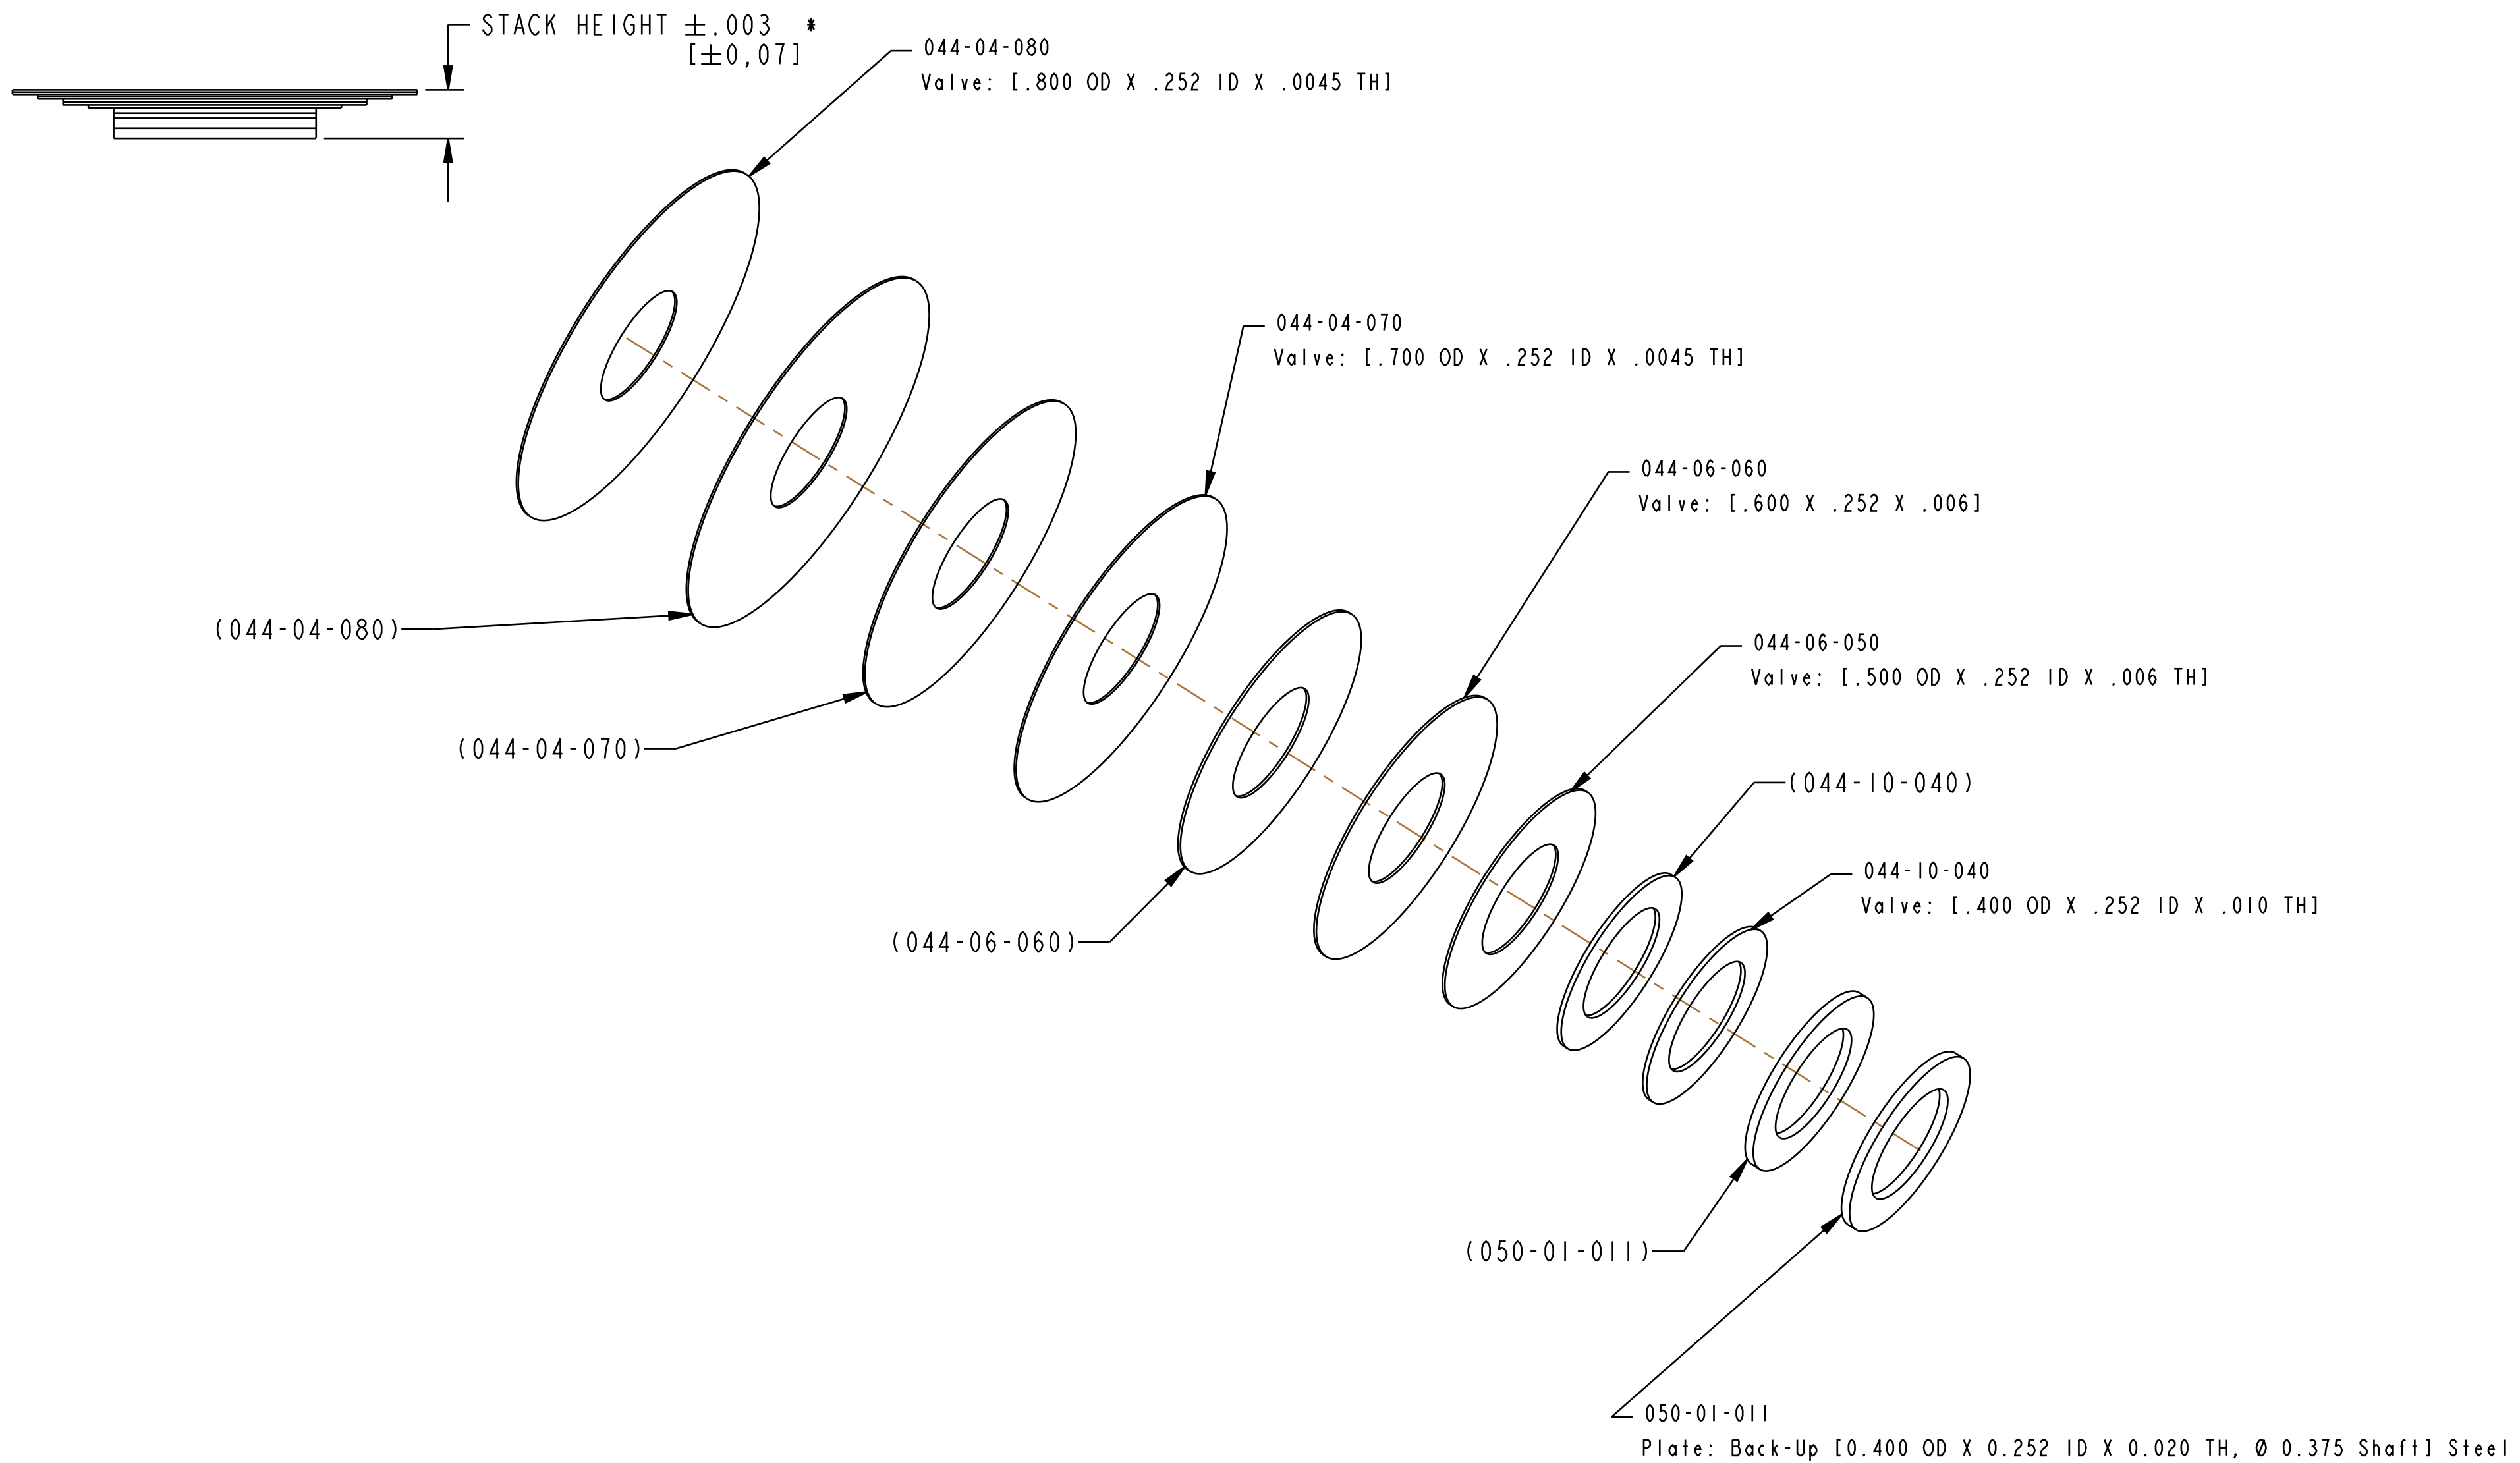

4

3

2

1

D

D

C

C

B

B

A

A

- PROPRIETARY -
 THIS DOCUMENT CONTAINS CONFIDENTIAL, PROPRIETARY INFORMATION
 THAT IS FOX PROPERTY. DO NOT DISCLOSE TO OR DUPLICATE
 FOR OTHERS EXCEPT AS AUTHORIZED BY FOX.

		FOX Factory, Inc.	Ph 831-768-1100
		130 Hangar Way, Watsonville, CA 95076 USA	Fax 831-768-9312
TITLE Valve Stack Assy: 2018 FLOAT DPX2, CEC001			
SIZE C	DWG. NO. 805-05-373-KIT		
PLOT SCALE 1:1:1		SHEET 1 OF 1	