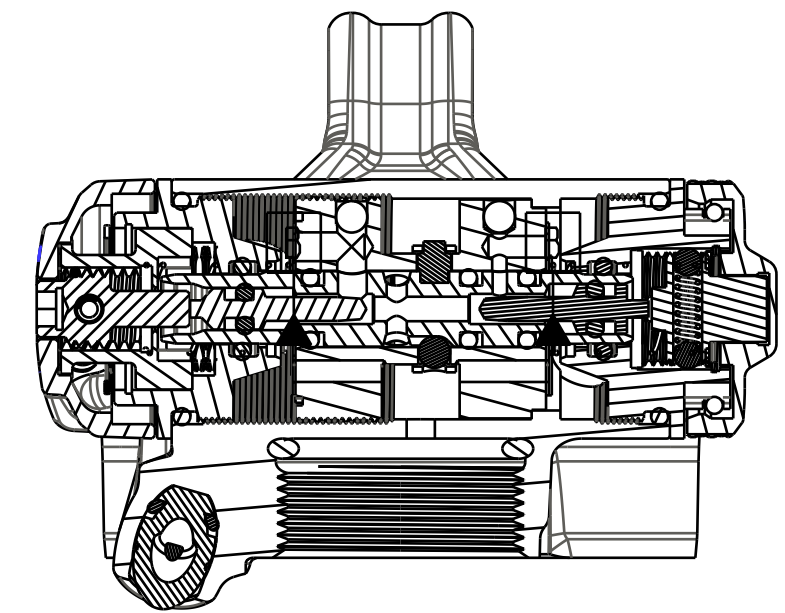

SECTION A-A

SECTION B-B

**FOX Factory, Inc.**  
 130 Hangar Way, Watsonville, CA 95076 USA  
 Ph 831-768-1100 Fax 831-768-9312

TITLE **Eyelet Assy: 2018 FLOAT**

DPX2, F-S, 3pos, Open Mode Adj

SIZE DWG. NO. **808-17-350-KIT**

PLOT SCALE 1.50:1 SHEET 1 OF 1

PROPRIETARY - THIS DOCUMENT CONTAINS CONFIDENTIAL, PROPRIETARY INFORMATION THAT IS FOR PROPERTY. DO NOT DISCLOSE TO OR DUPLICATE FOR OTHERS EXCEPT AS AUTHORIZED BY FOX.