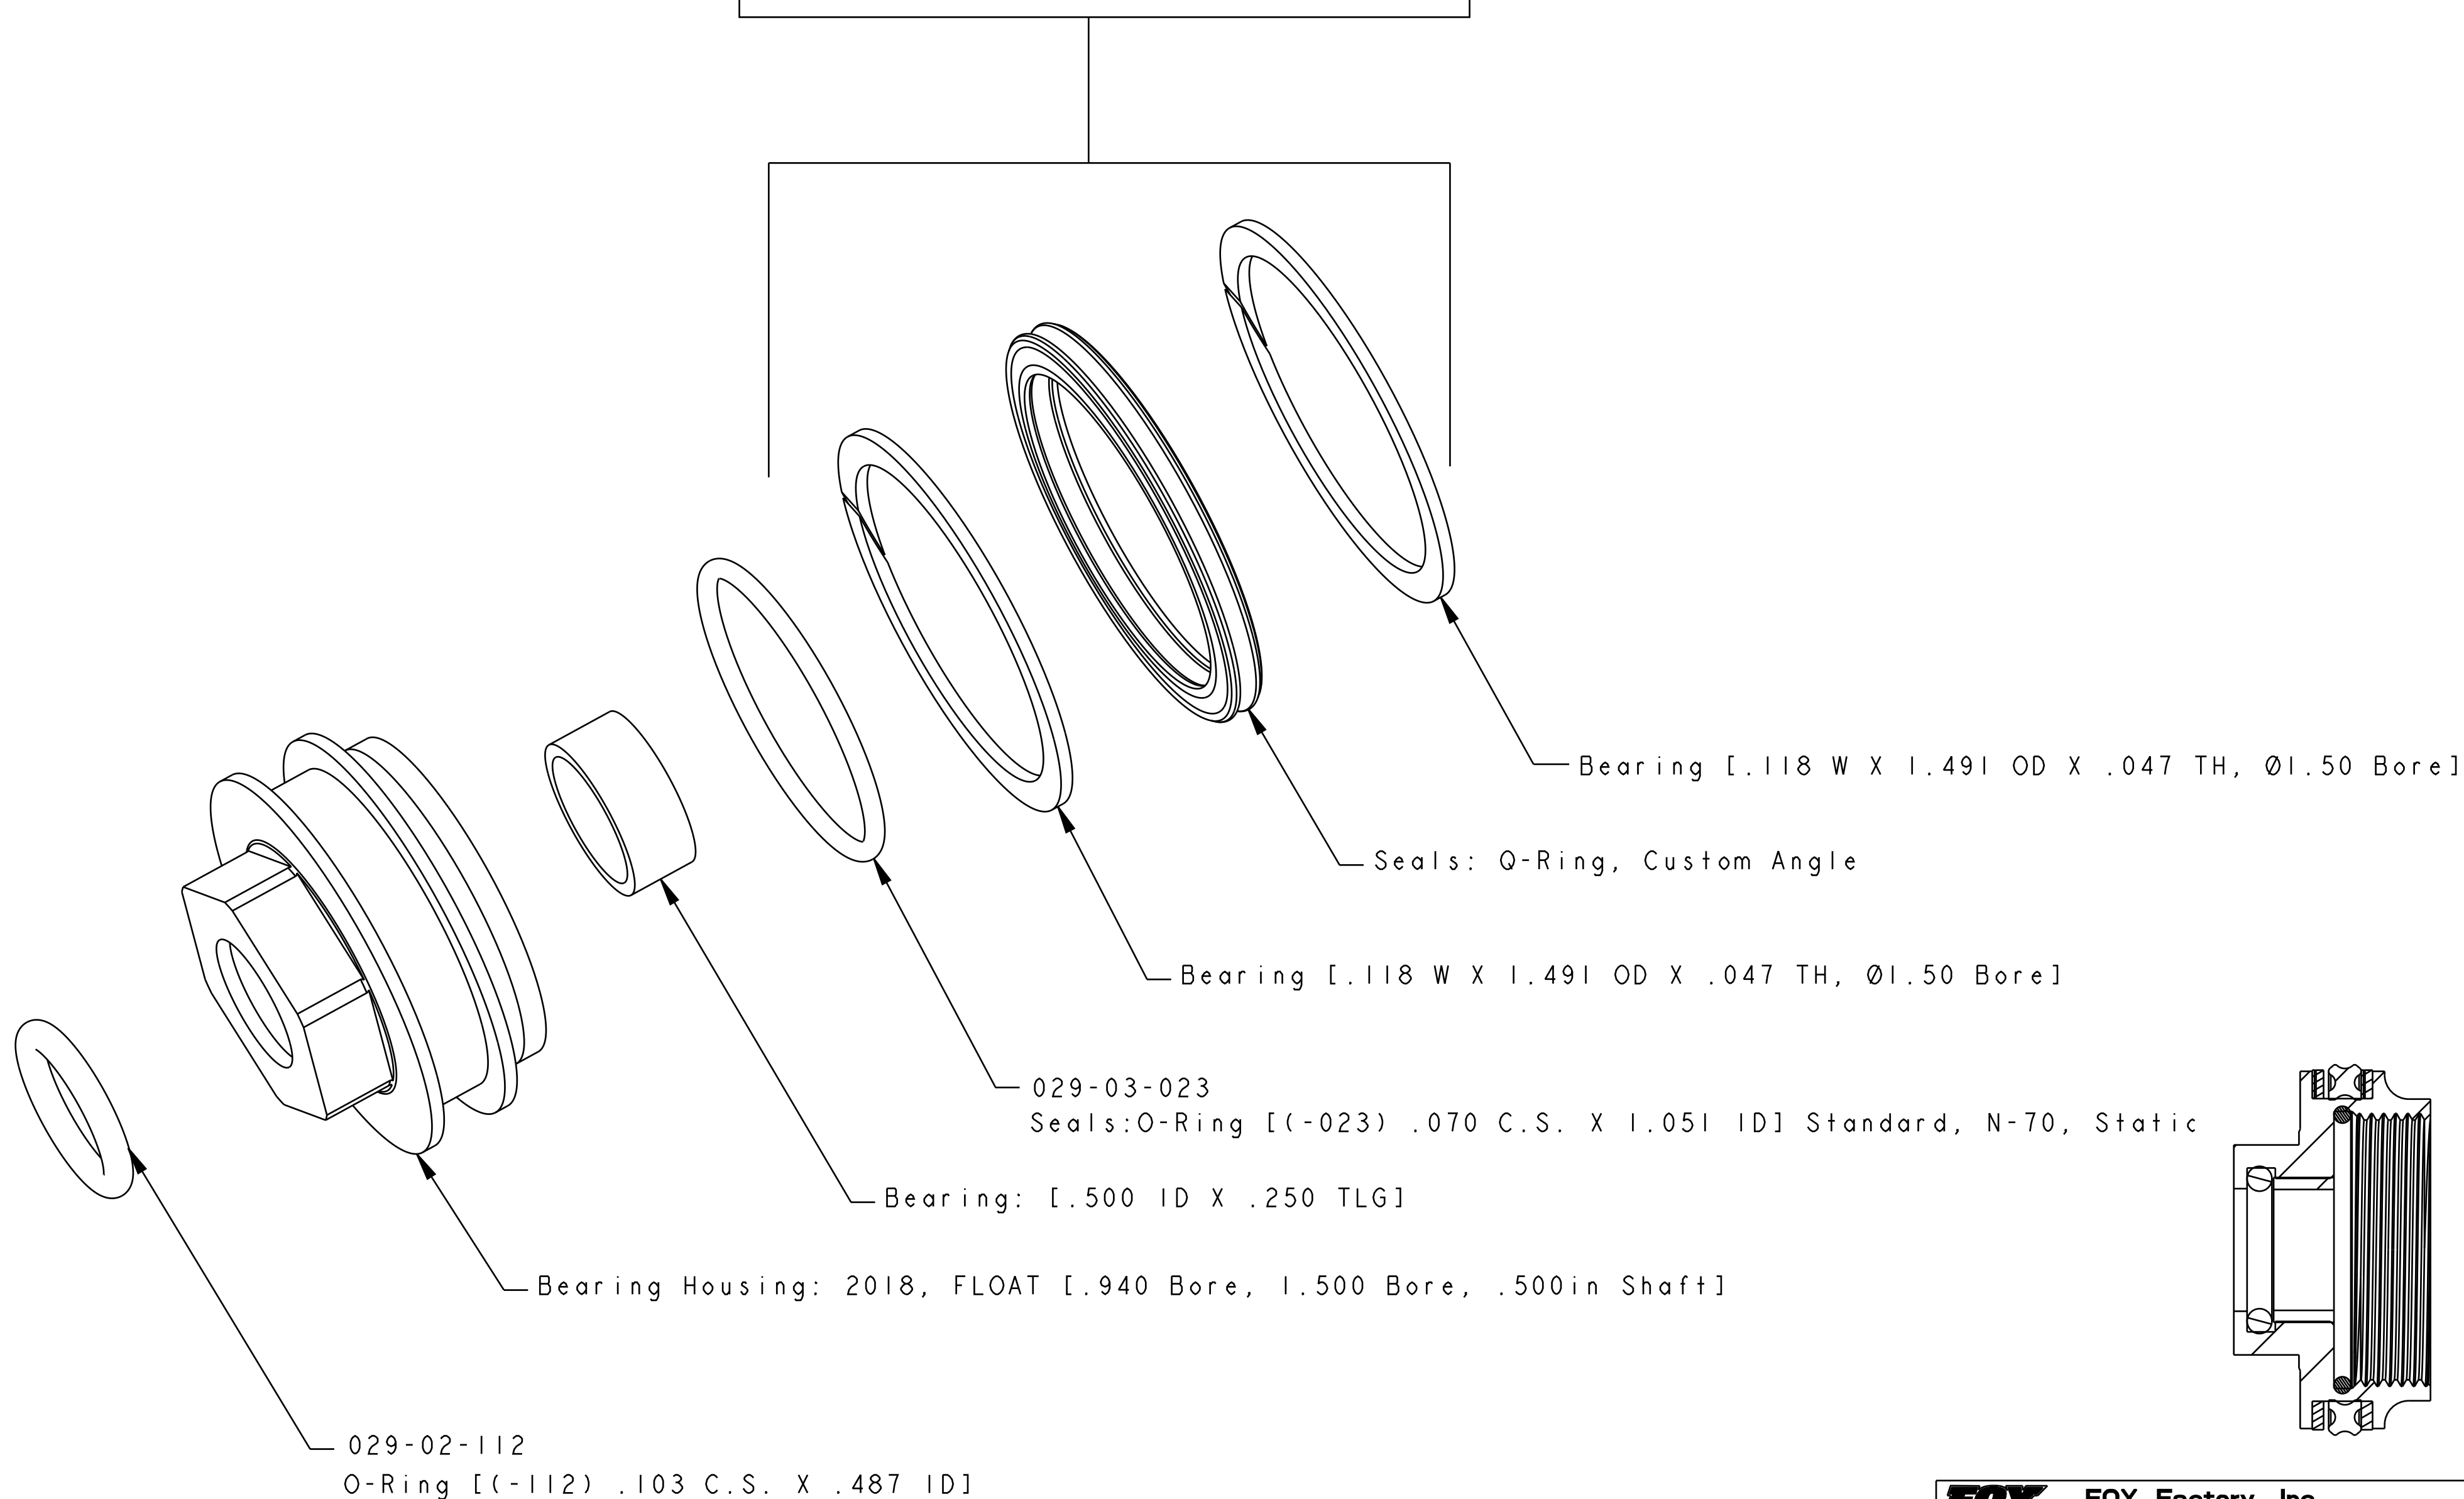

4

3

2

1

Q-RING AND BACK-UP RINGS PRESENT IN KIT: 803-00-142

**FOX** **FOX Factory, Inc.** Ph 831-768-1100  
 130 Hangar Way, Watsonville, CA 95076 USA Fax 831-768-9312

TITLE  
 BEARING ASSY: FLOAT, 2018, SHORT  
 [.940 BORE, 1.500 BORE, .500" SHAFT]

SIZE DWG. NO. **812-06-089-KIT**

PLOT SCALE [.2]: 1 SHEET 1 OF 1

- PROPRIETARY -  
 THIS DOCUMENT CONTAINS CONFIDENTIAL, PROPRIETARY INFORMATION  
 THAT IS FOX PROPERTY. DO NOT DISCLOSE TO OR DUPLICATE  
 FOR OTHERS EXCEPT AS AUTHORIZED BY FOX.