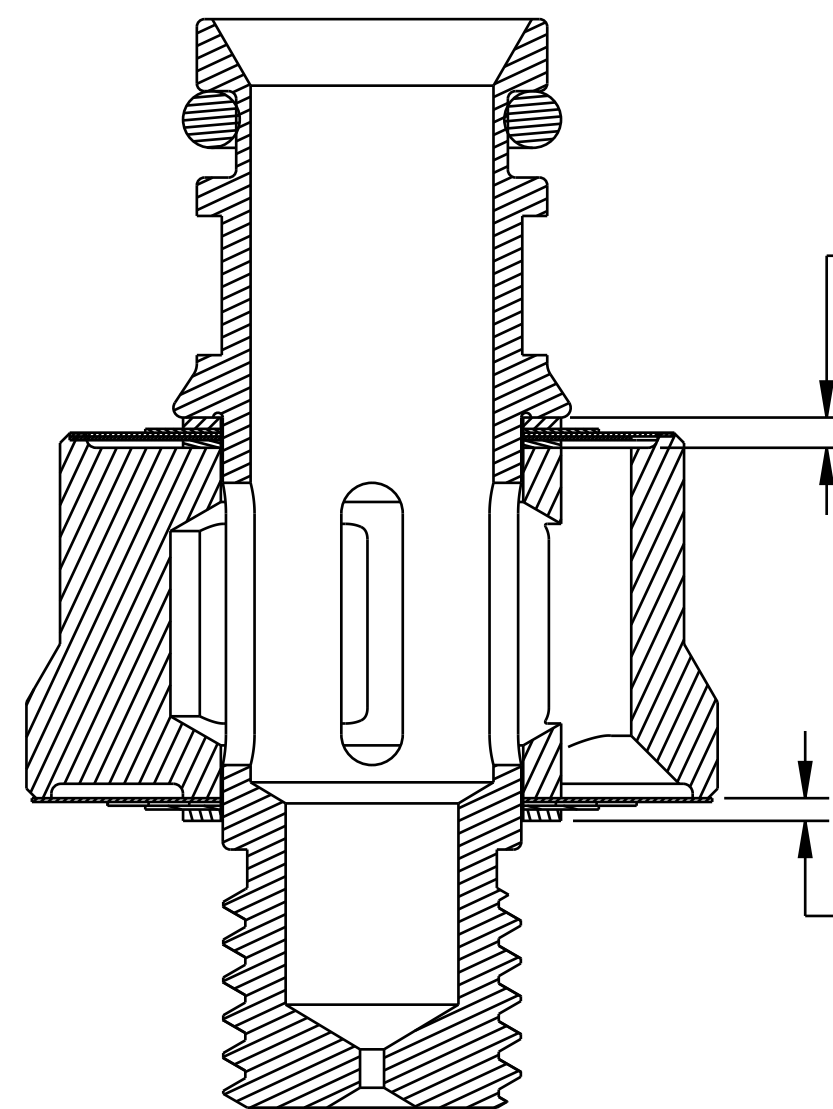

4

3

2

1

$.031 \pm .002$
[0,80 ± 0,05]
VALVE STACK HEIGHT

$.024 \pm .002$
[0,60 ± 0,05]
VALVE STACK HEIGHT

- PROPRIETARY -
THIS DOCUMENT CONTAINS CONFIDENTIAL, PROPRIETARY INFORMATION
THAT IS FOX PROPERTY. DO NOT DISCLOSE TO OR DUPLICATE
FOR OTHERS EXCEPT AS AUTHORIZED BY FOX.

FOX Factory, Inc. <small>130 Hangar Way, Watsonville, CA 95076 USA</small>		<small>Ph 831-768-1100 Fax 831-768-9312</small>
TITLE 2018 LIVE Fork Compression Valving, CL, BXL, 3 Bleed		
SIZE C	DWG. NO. 820-03-545-KIT	
PLOT SCALE 2:1	SHEET 1 OF 1	