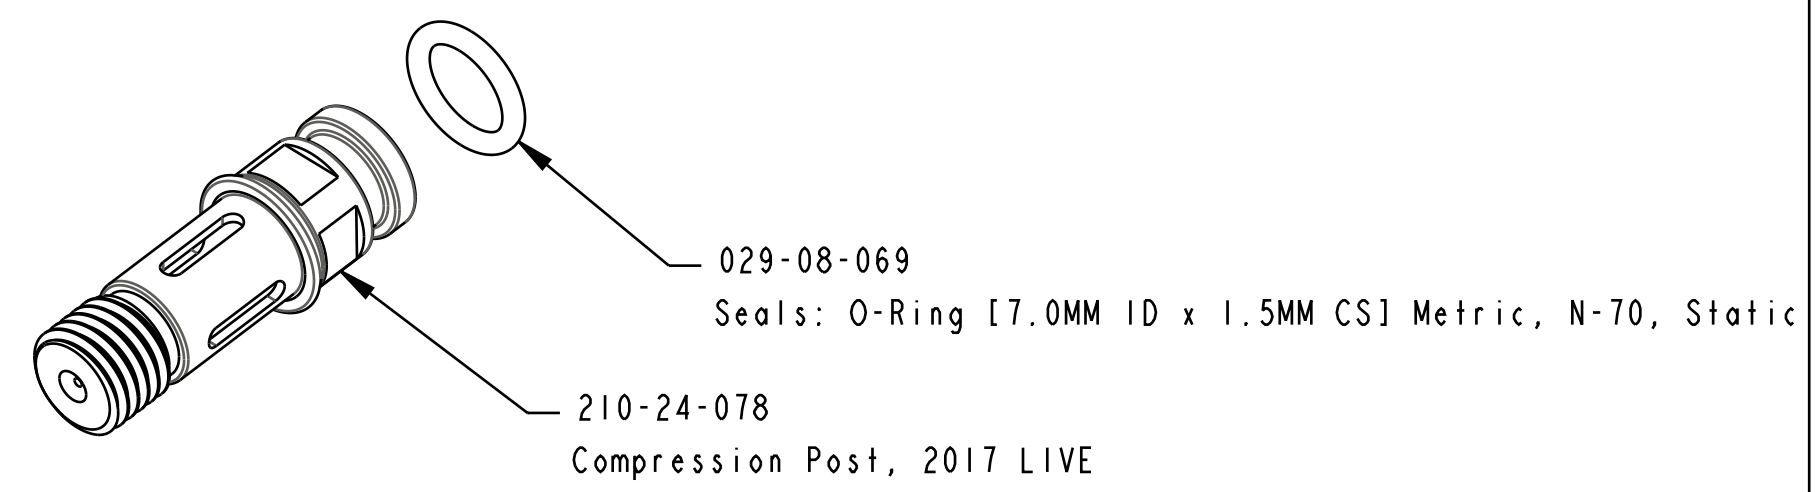

4

3

2

1

$.031 \pm .002$
[0,80 ± 0,05]
VALVE STACK HEIGHT

$.024 \pm .002$
[0,60 ± 0,05]
VALVE STACK HEIGHT

- PROPRIETARY -
THIS DOCUMENT CONTAINS CONFIDENTIAL, PROPRIETARY INFORMATION
THAT IS FOX PROPERTY. DO NOT DISCLOSE TO OR DUPLICATE
FOR OTHERS EXCEPT AS AUTHORIZED BY FOX.