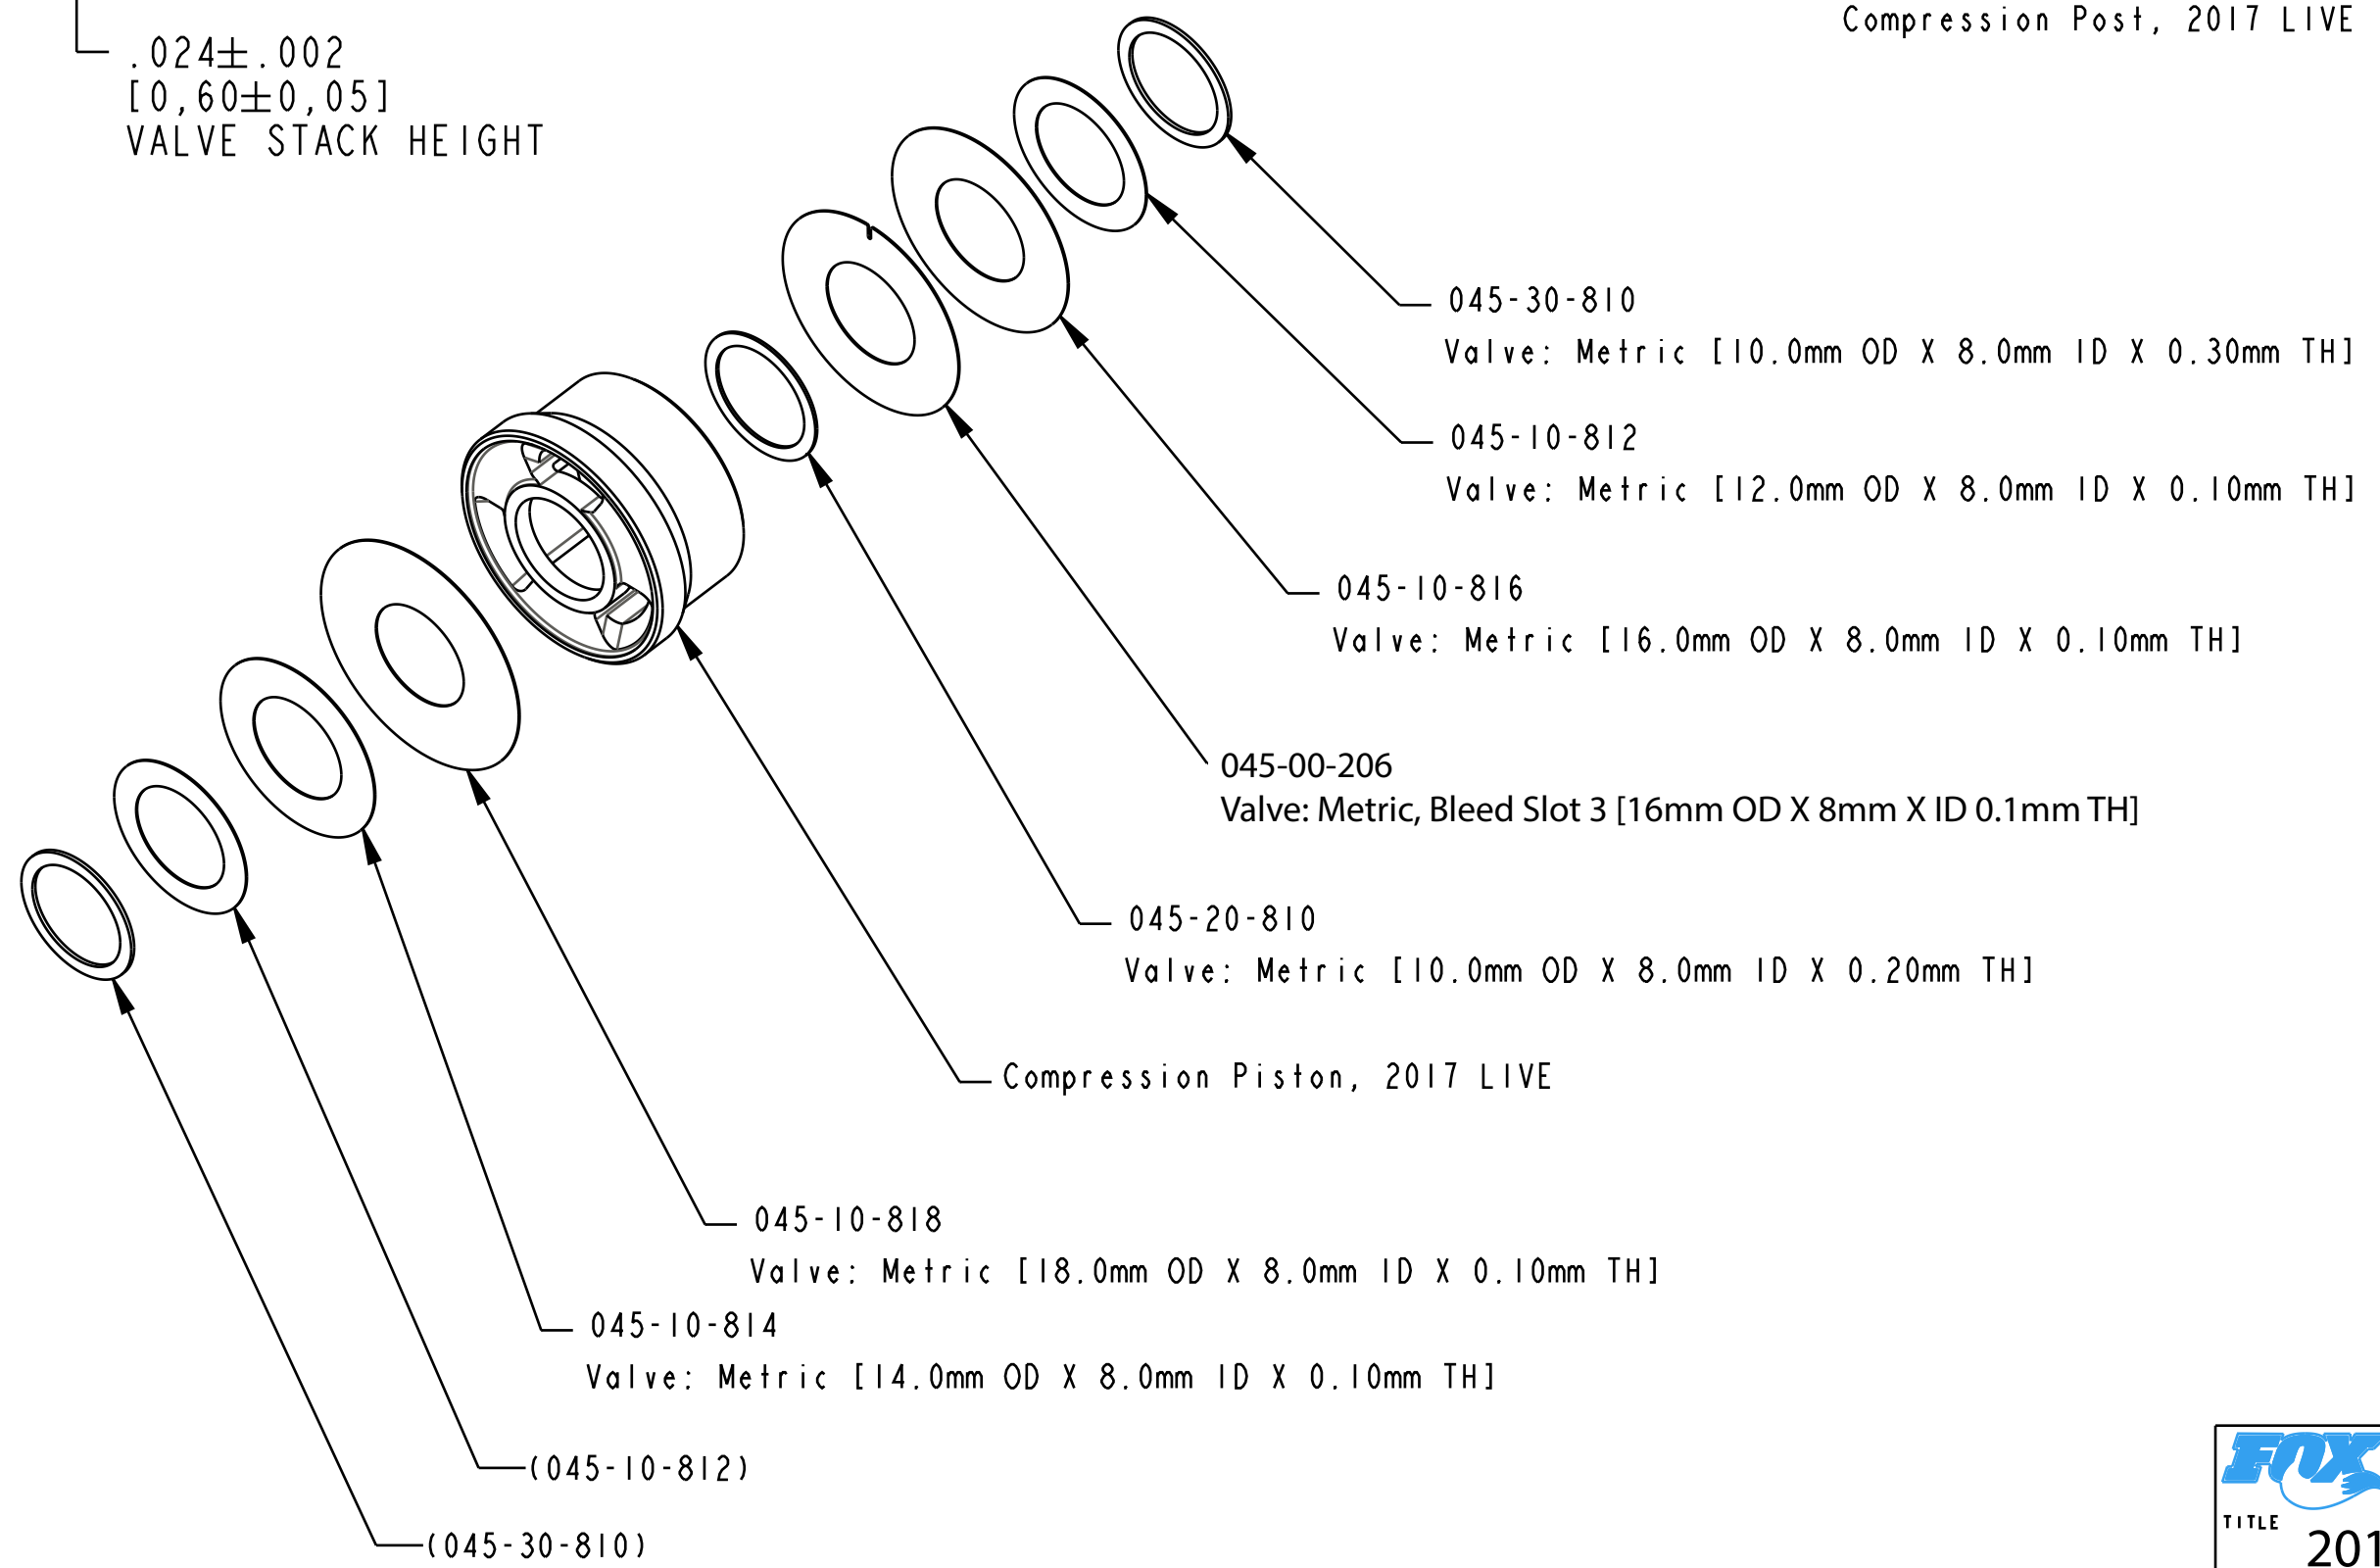

4

3

2

1

$.031 \pm .002$
[0,80 ± 0,05]
VALVE STACK HEIGHT

$.024 \pm .002$
[0,60 ± 0,05]
VALVE STACK HEIGHT

- PROPRIETARY -
THIS DOCUMENT CONTAINS CONFIDENTIAL, PROPRIETARY INFORMATION
THAT IS FOX PROPERTY. DO NOT DISCLOSE TO OR DUPLICATE
FOR OTHERS EXCEPT AS AUTHORIZED BY FOX.

FOX Factory, Inc. <small>130 Hangar Way, Watsonville, CA 95076 USA</small>		<small>Ph 831-768-1100 Fax 831-768-9312</small>
TITLE 2018 LIVE Fork Compression Valving, CL, BXL, 3 Bleed		
SIZE C	DWG. NO. 820-03-545-KIT	
PLOT SCALE 2:1	SHEET 1 OF 1	