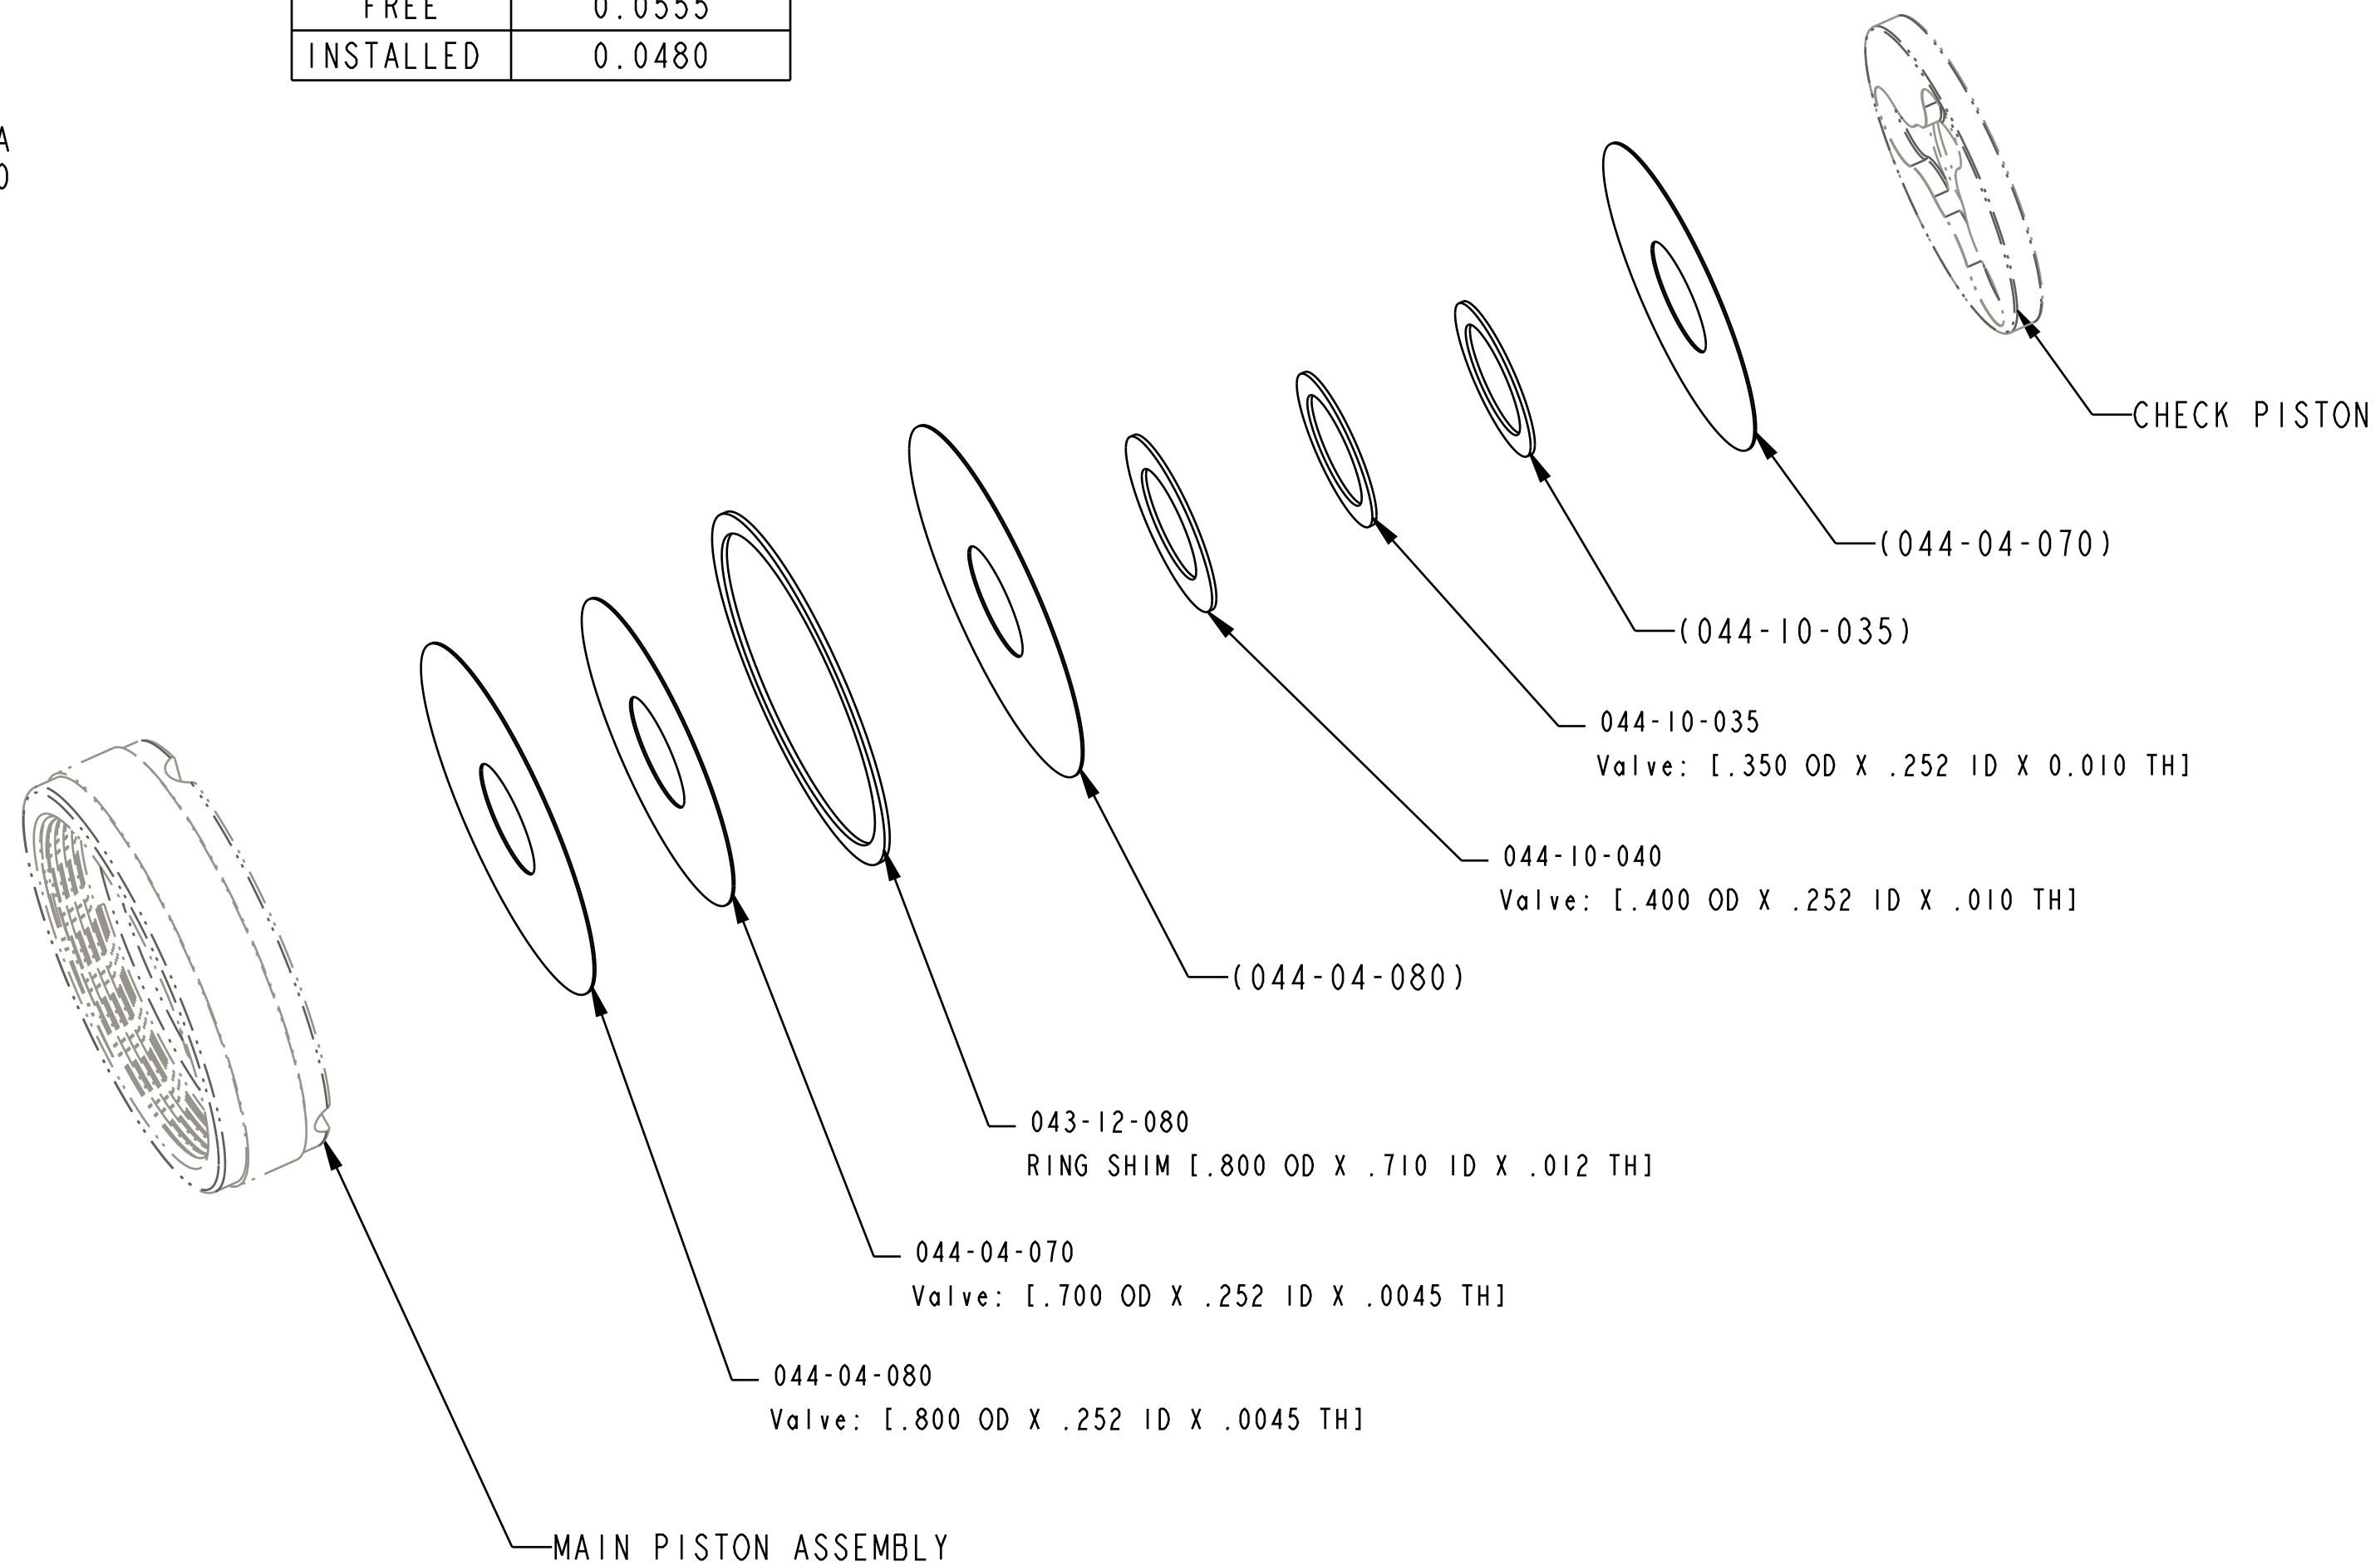

4

3

2

1

STATE	STACK HEIGHT
FREE	0.0555
INSTALLED	0.0480

SECTION A-A  
SCALE 5.000

**FOX** FOX Factory, Inc. Ph 831-768-1100  
130 Hangar Way, Watsonville, CA 95076 USA Fax 831-768-9312

TITLE  
Valve Stack Assy: 2018 Float DPS,  
Linear Compression Light, LCL

SIZE DWG. NO. **805-05-105**  
C | PLOT SCALE 3.00:1 | SHEET 1 OF 1

PROPRIETARY  
THIS DOCUMENT CONTAINS CONFIDENTIAL, PROPRIETARY INFORMATION  
THAT IS FOX PROPERTY. DO NOT DISCLOSE TO OR DUPLICATE  
FOR OTHERS EXCEPT AS AUTHORIZED BY FOX.

4

3

2

1