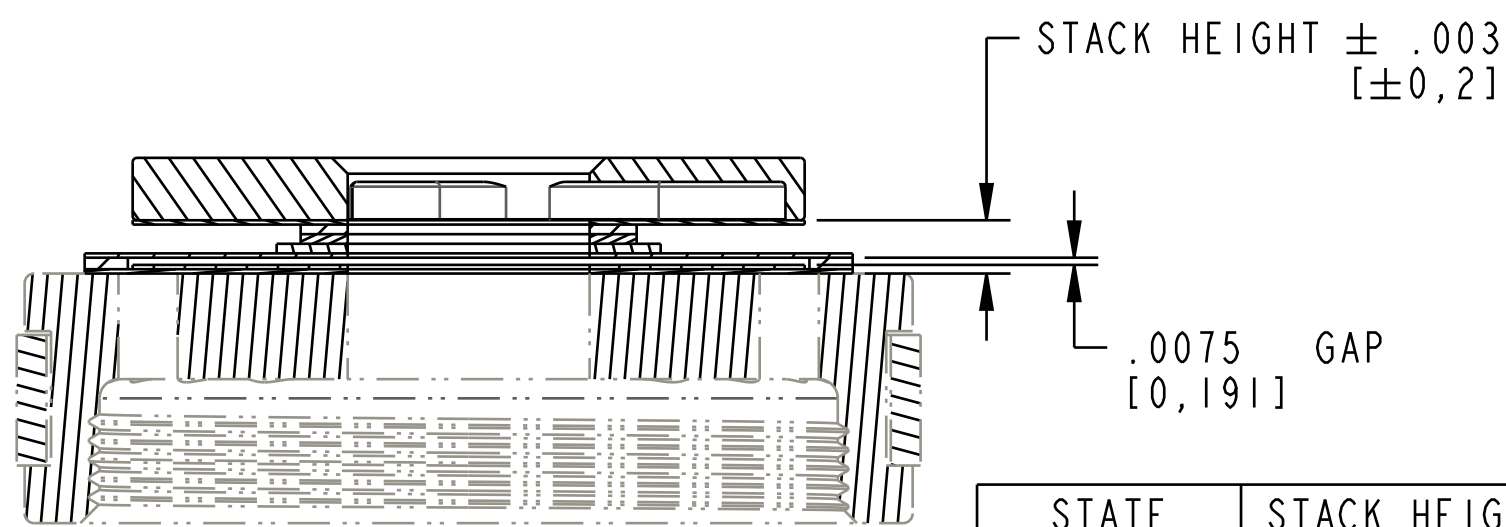

4

3

2

1

STATE	STACK HEIGHT
FREE	0.0555
INSTALLED	0.0480

SECTION A-A  
SCALE 5.000

**FOX** FOX Factory, Inc. Ph 831-768-1100  
130 Hangar Way, Watsonville, CA 95076 USA Fax 831-768-9312

TITLE  
Valve Stack Assy: 2018 Float DPS,  
Linear Compression Light, LCL

SIZE DWG. NO. **805-05-105**  
C | PLOT SCALE 3.00:1 | SHEET 1 OF 1

PROPRIETARY  
THIS DOCUMENT CONTAINS CONFIDENTIAL, PROPRIETARY INFORMATION  
THAT IS FOX PROPERTY. DO NOT DISCLOSE TO OR DUPLICATE  
FOR OTHERS EXCEPT AS AUTHORIZED BY FOX.