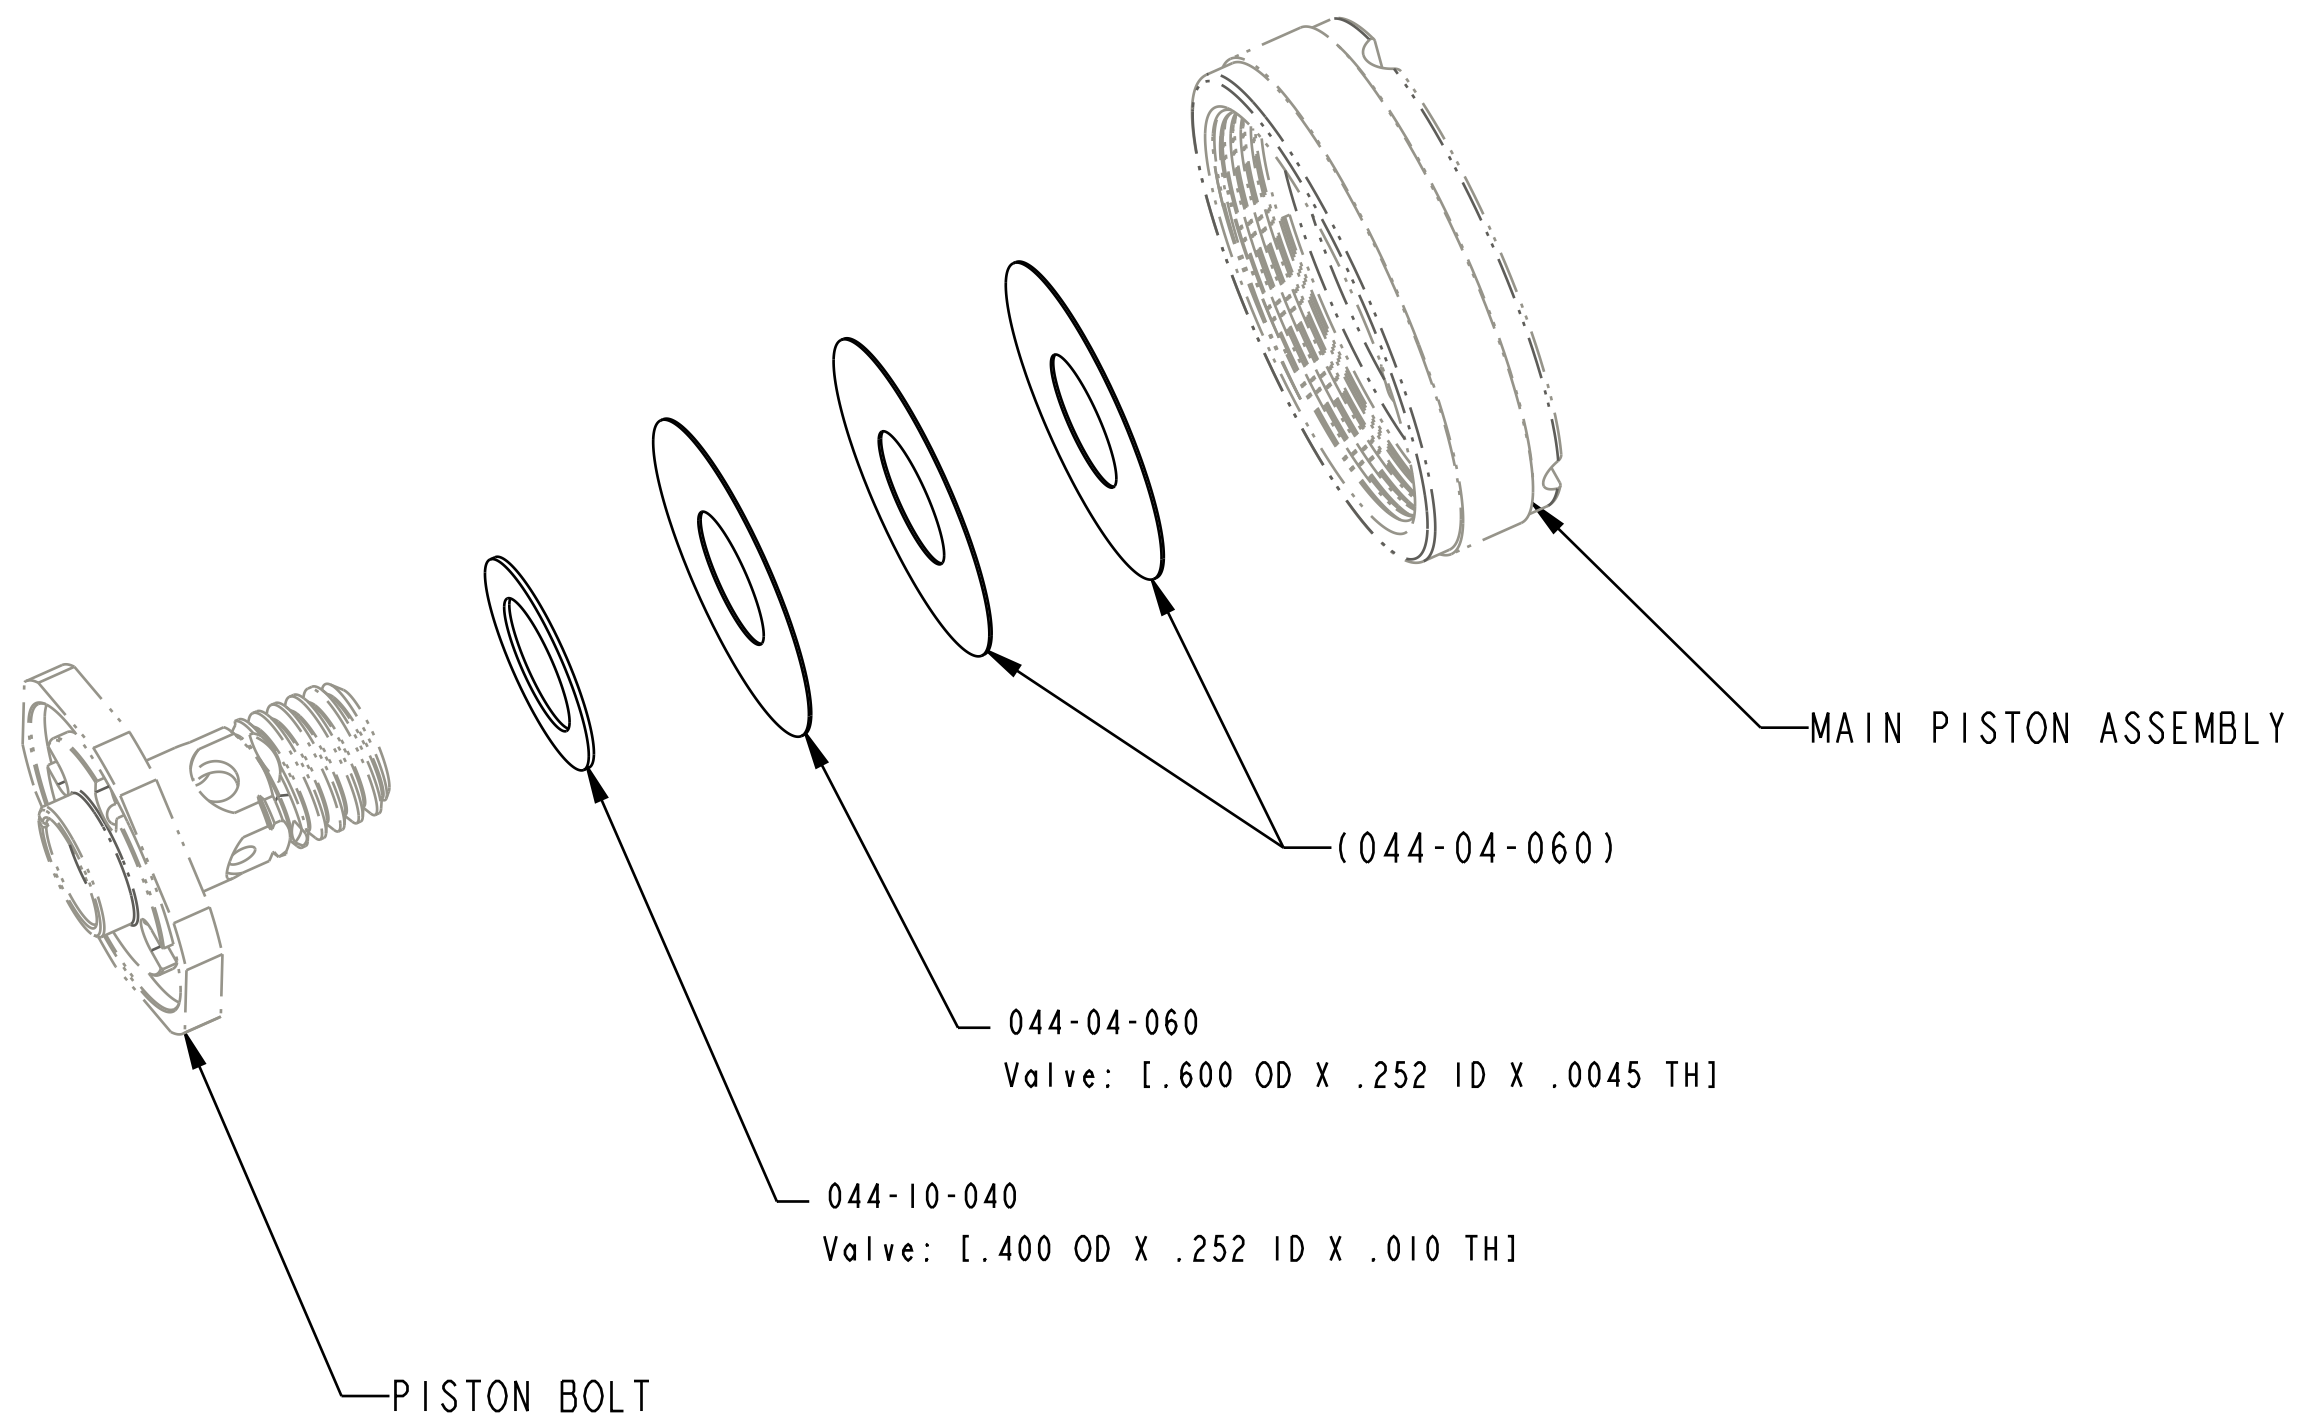

- PROPRIETARY -
THIS DOCUMENT CONTAINS CONFIDENTIAL, PROPRIETARY INFORMATION
THAT IS FOX PROPERTY. DO NOT DISCLOSE TO OR DUPLICATE
FOR OTHERS EXCEPT AS AUTHORIZED BY FOX.

FOX FOX Factory, Inc. Ph 831-768-1100
130 Hangar Way, Watsonville, CA 95076 USA Fax 831-768-9312

TITLE
Valve Stack Assy: 2018 Float
DPS, Linear Rebound Medium, LRM

SIZE DWG. NO. 805-05-304-KIT
C PLOT SCALE 3.00:1 SHEET 1 OF 1

4

3

2

1

ProE ASSEM