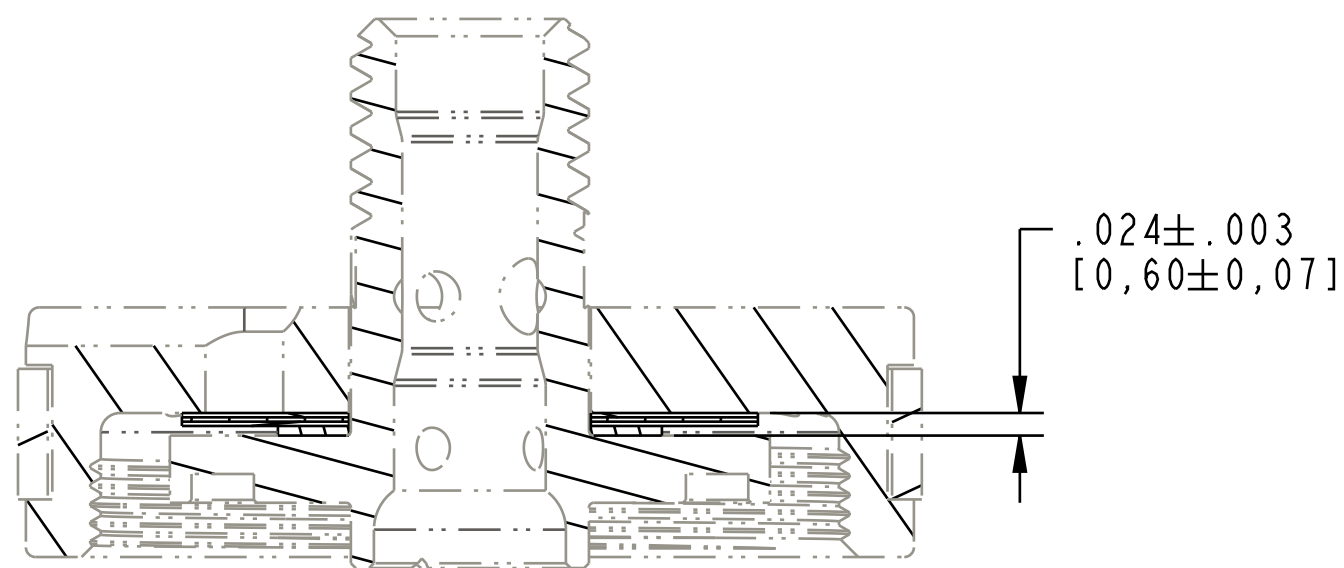

4

3

2

1

D

D

C

C

B

B

A

A

SECTION B-B
SCALE 5.000