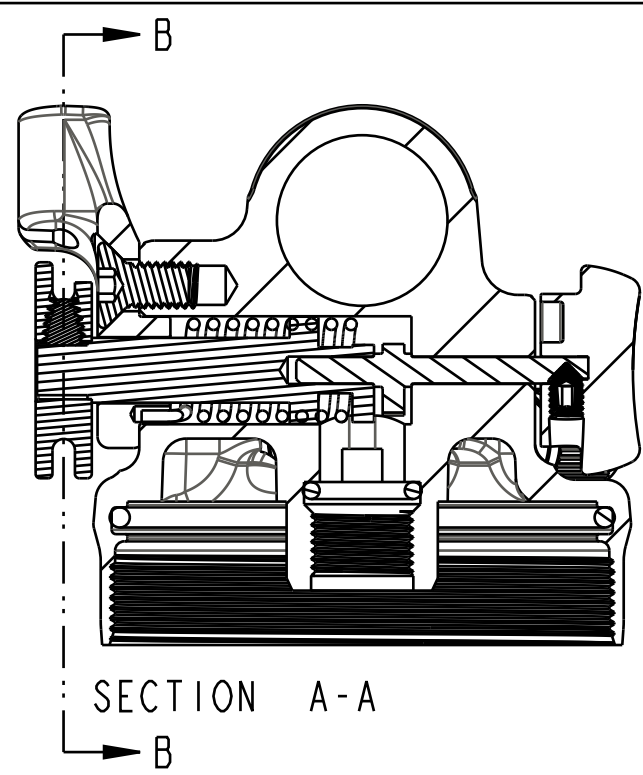

4

3

2

1

- PROPRIETARY -
THIS DOCUMENT CONTAINS CONFIDENTIAL, PROPRIETARY INFORMATION
THAT IS FOX PROPERTY. DO NOT DISCLOSE TO OR DUPLICATE
FOR OTHERS EXCEPT AS AUTHORIZED BY FOX.

		FOX Factory, Inc.	Ph 831-768-1100
130 Hangar Way, Watsonville, CA 95076 USA		Fax 831-768-9312	
TITLE Eyelet Assy: 2019 FLOAT DPS Remote Up, Reb Reverse, PTU, SV			
SIZE C	DWG. NO. 808-17-400-KIT		
PLOT SCALE 1.5:1		SHEET 1 OF 1	