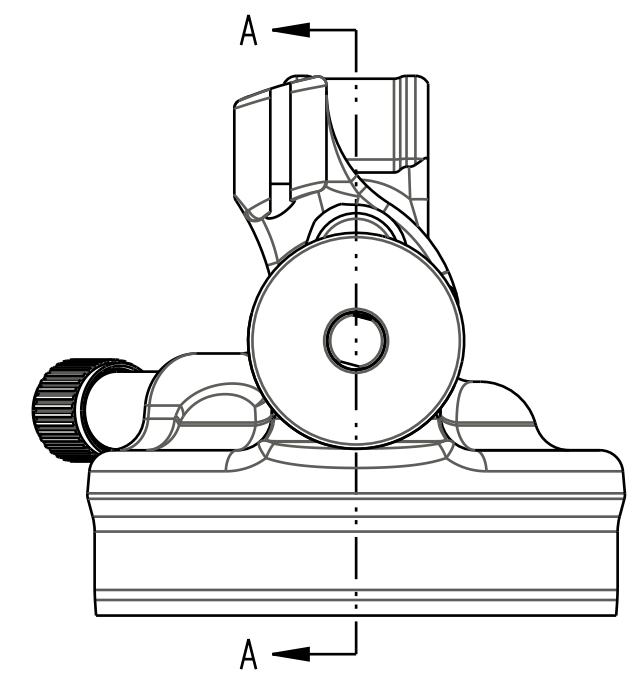

4

3

2

1

- PROPRIETARY -
THIS DOCUMENT CONTAINS CONFIDENTIAL, PROPRIETARY INFORMATION
THAT IS FOX PROPERTY. DO NOT DISCLOSE TO OR DUPLICATE
FOR OTHERS EXCEPT AS AUTHORIZED BY FOX.

		FOX Factory, Inc.	Ph 831-768-1100
130 Hangar Way, Watsonville, CA 95076 USA		Fax 831-768-9312	
TITLE Eyelet Assy: 2019 FLOAT DPS Remote Up, Reb Reverse, PTU, SV			
SIZE C	DWG. NO. 808-17-400-KIT		
PLOT SCALE 1.5:1		SHEET 1 OF 1	