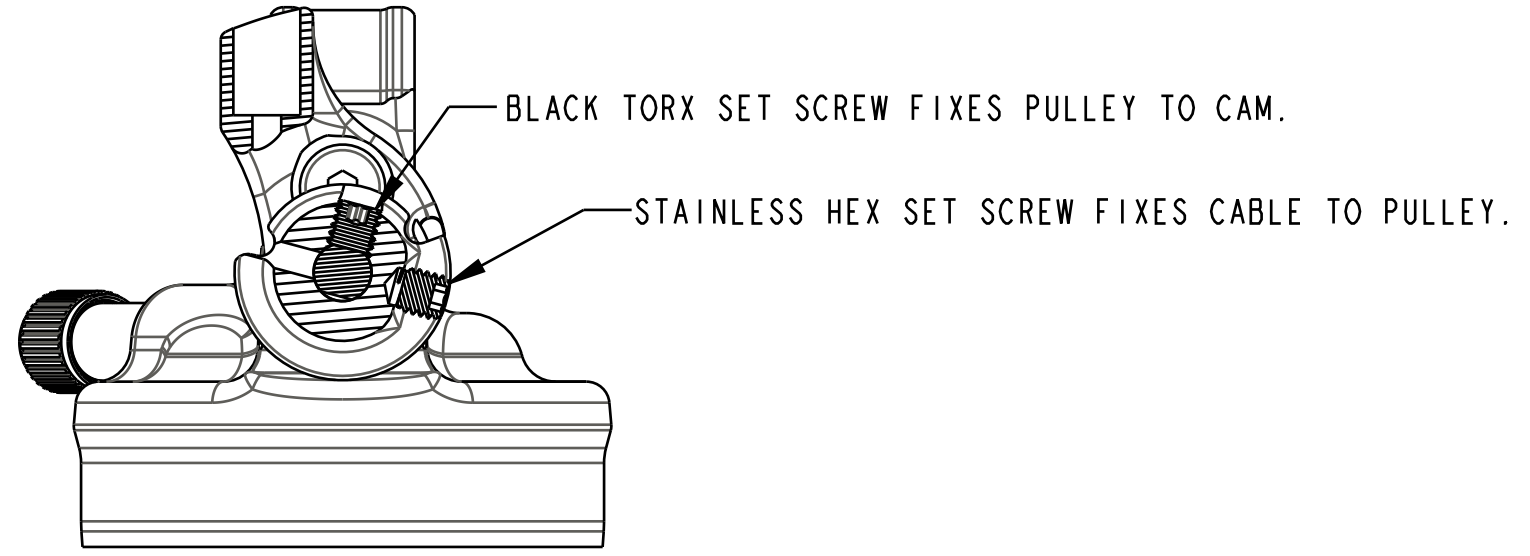

4

3

2

1

- PROPRIETARY -
THIS DOCUMENT CONTAINS CONFIDENTIAL, PROPRIETARY INFORMATION
THAT IS FOX PROPERTY. DO NOT DISCLOSE TO OR DUPLICATE
FOR OTHERS EXCEPT AS AUTHORIZED BY FOX.

		FOX Factory, Inc.	Ph 831-768-1100
130 Hangar Way, Watsonville, CA 95076 USA		Fax 831-768-9312	
TITLE Eyelet Assy: 2019 FLOAT DPS Remote Up, Reb Reverse, PTU, SV			
SIZE C	DWG. NO. 808-17-400-KIT		
PLOT SCALE 1.5:1		SHEET 1 OF 1	