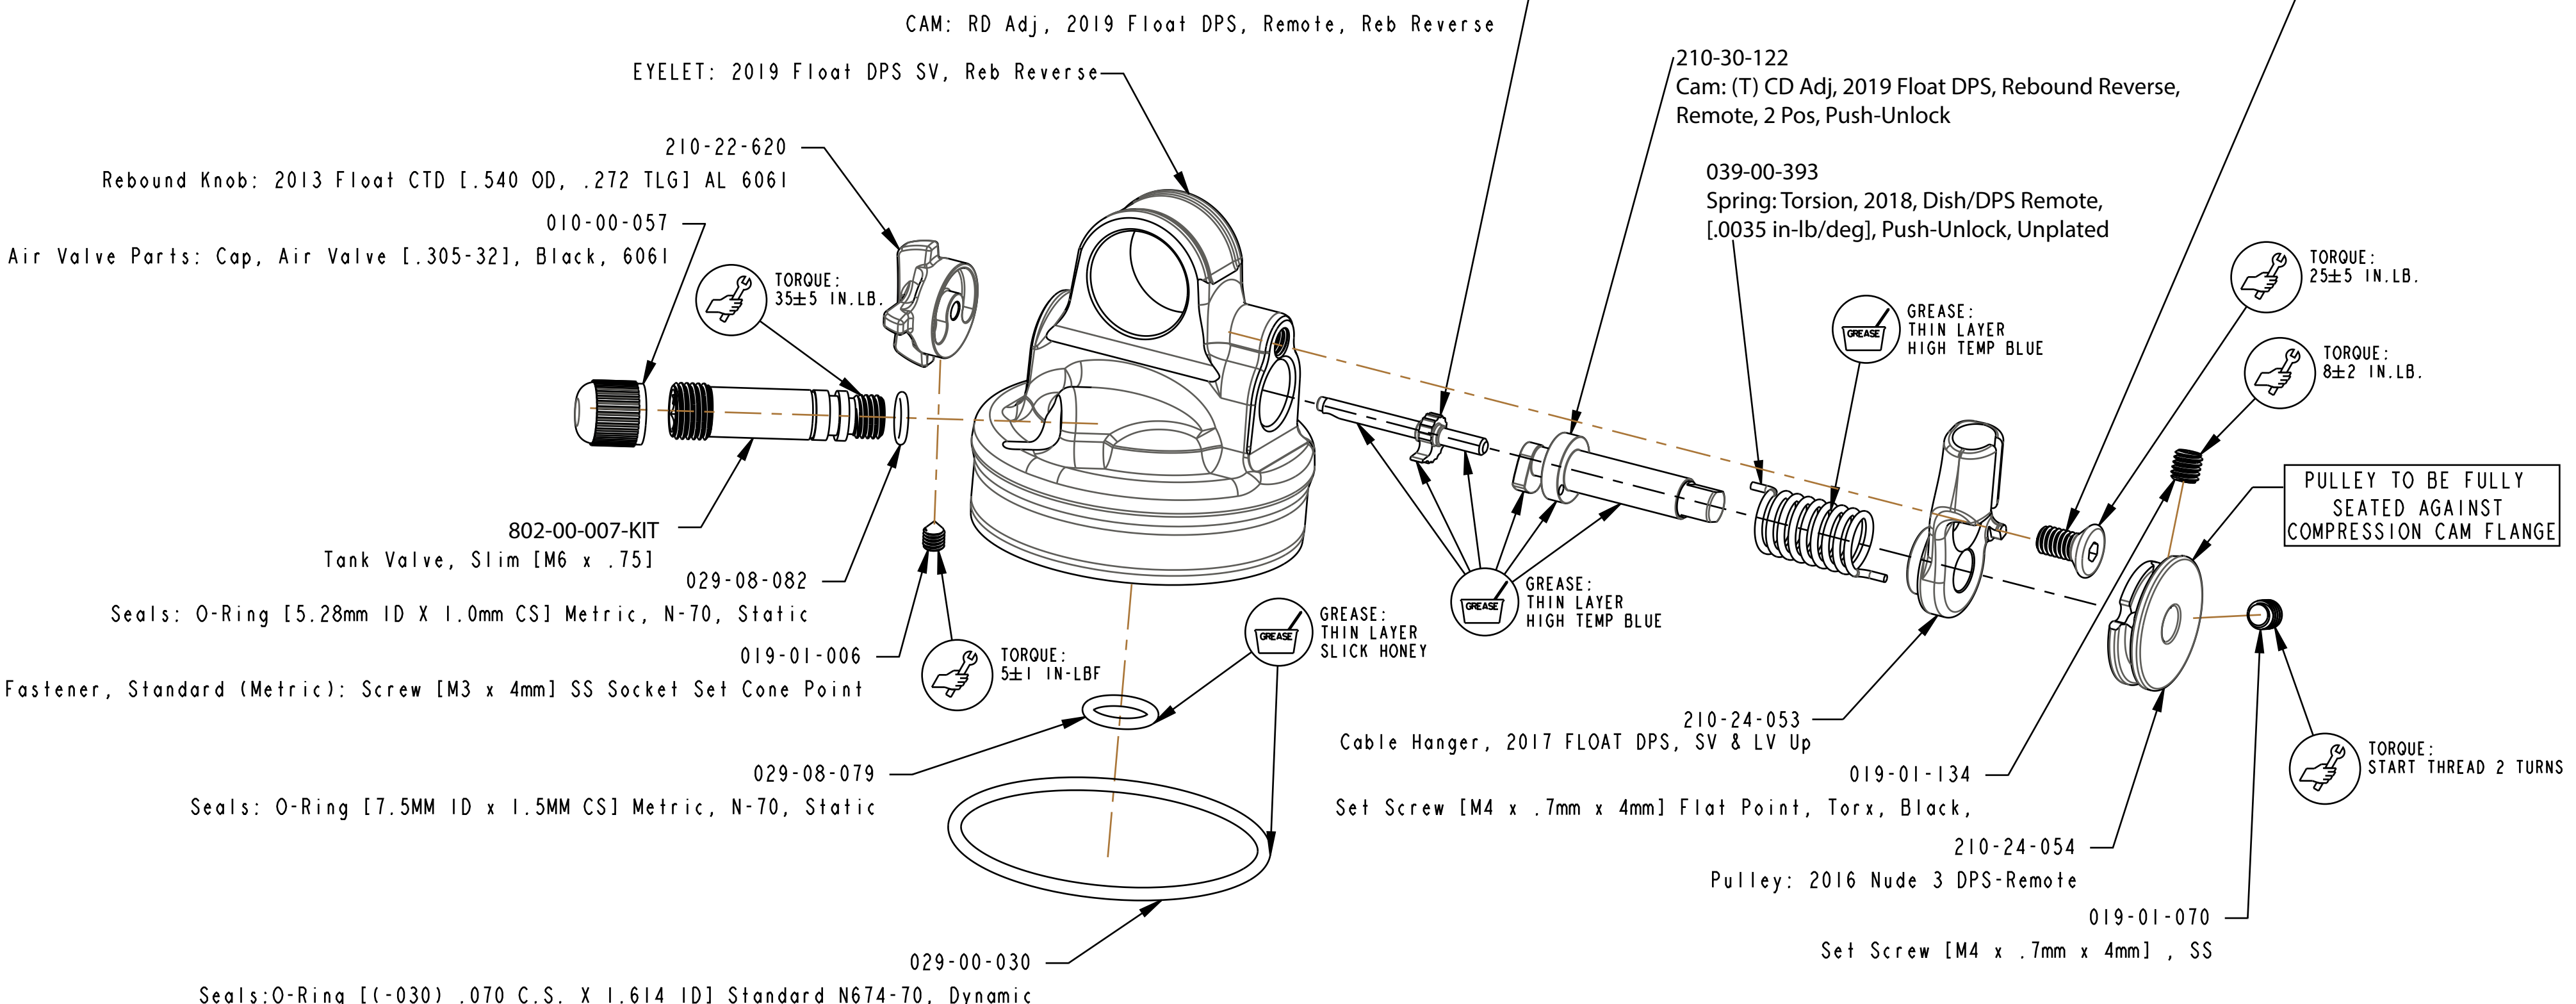

4

3

2

1

- PROPRIETARY -
THIS DOCUMENT CONTAINS CONFIDENTIAL, PROPRIETARY INFORMATION
THAT IS FOX PROPERTY. DO NOT DISCLOSE TO OR DUPLICATE
FOR OTHERS EXCEPT AS AUTHORIZED BY FOX.

		FOX Factory, Inc.	Ph 831-768-1100
130 Hangar Way, Watsonville, CA 95076 USA		Fax 831-768-9312	
TITLE Eyelet Assy: 2019 FLOAT DPS Remote Up, Reb Reverse, PTU, SV			
SIZE C	DWG. NO. 808-17-400-KIT		
PLOT SCALE 1.5:1		SHEET 1 OF 1	