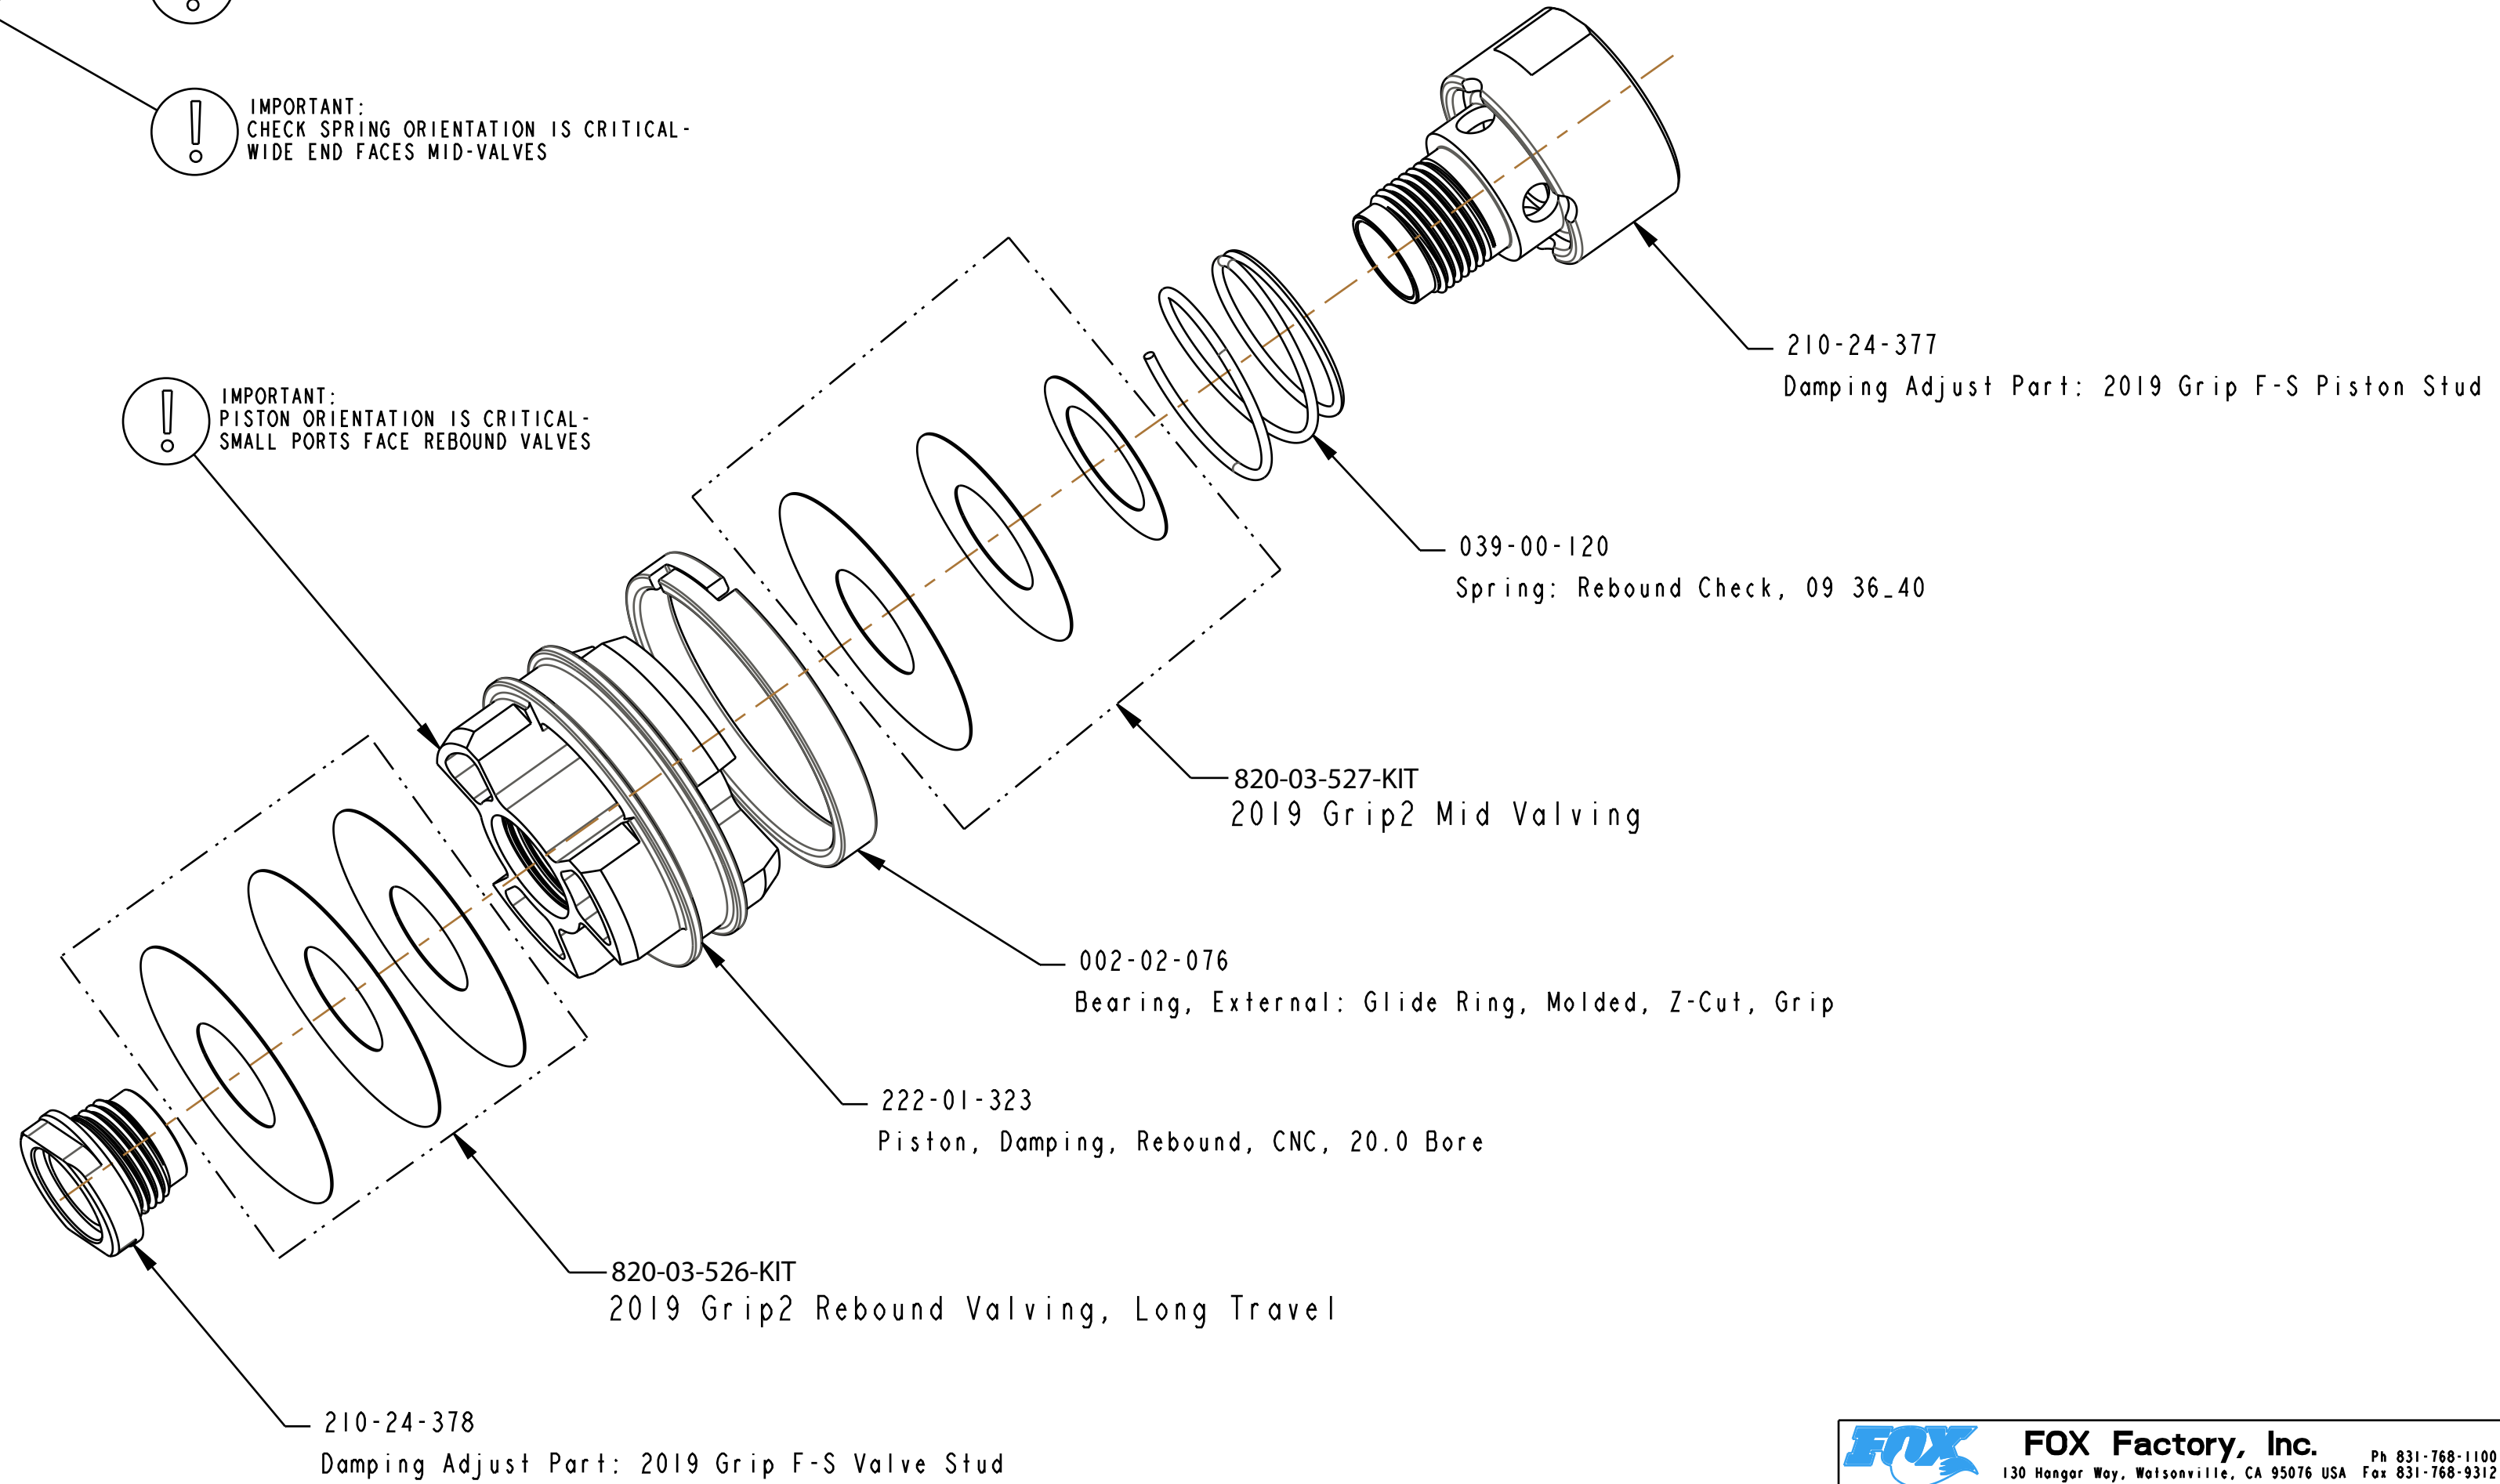

4

3

2

1

SECTION A-A
SCALE 5:1

PROPRIETARY - THIS DOCUMENT CONTAINS CONFIDENTIAL, PROPRIETARY INFORMATION THAT IS FOX PROPERTY. DO NOT DISCLOSE TO OR DUPLICATE FOR OTHERS EXCEPT AS AUTHORIZED BY FOX.

FOX FOX Factory, Inc.		Ph 831-768-1100
130 Hangar Way, Watsonville, CA 95076 USA		Fax 831-768-9312
TITLE 2019 Grip2 HSR / LSR		
Rebound Piston Assy Long Travel		
SIZE C	DWG. NO. 820-03-528-KIT	
PLOT SCALE 3:1		SHEET 1 OF 1