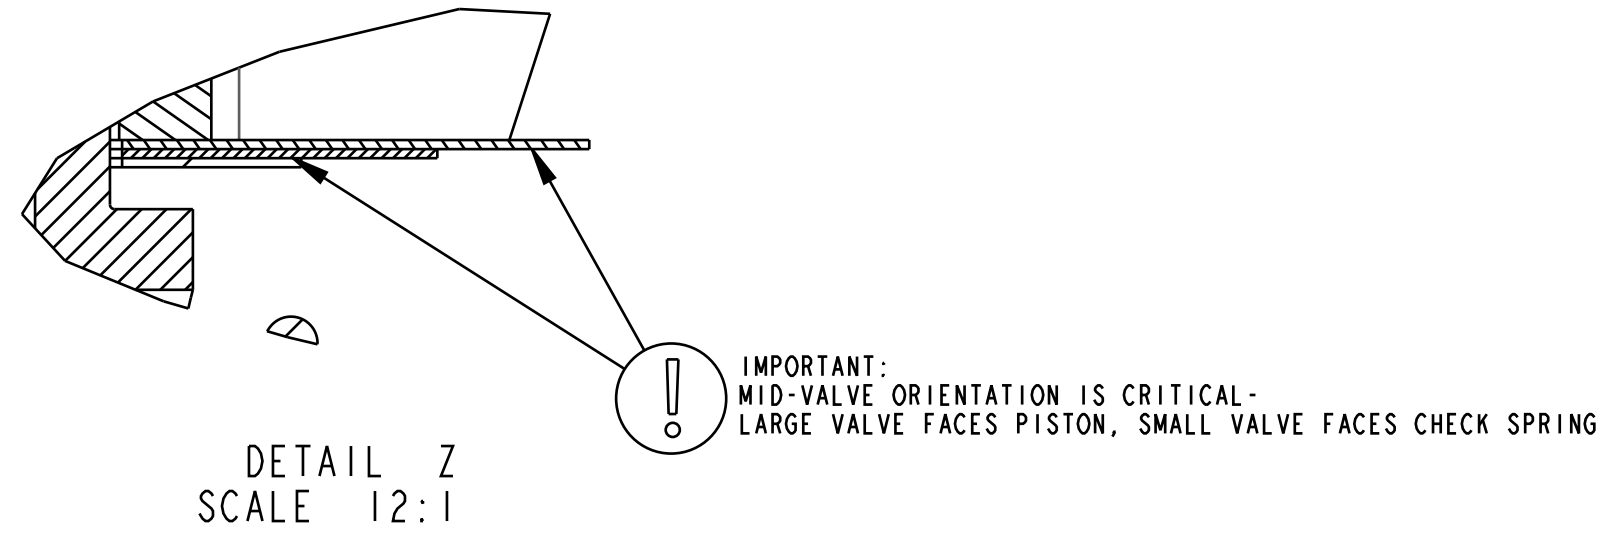

4

3

2

1

SECTION A-A
SCALE 5:1

PROPRIETARY - THIS DOCUMENT CONTAINS CONFIDENTIAL, PROPRIETARY INFORMATION THAT IS FOX PROPERTY. DO NOT DISCLOSE TO OR DUPLICATE FOR OTHERS EXCEPT AS AUTHORIZED BY FOX.

FOX FOX Factory, Inc.		Ph 831-768-1100
130 Hangar Way, Watsonville, CA 95076 USA		Fax 831-768-9312
TITLE 2019 Grip2 HSR / LSR		
Rebound Piston Assy Long Travel		
SIZE C	DWG. NO. 820-03-528-KIT	
PLOT SCALE 3:1		SHEET 1 OF 1