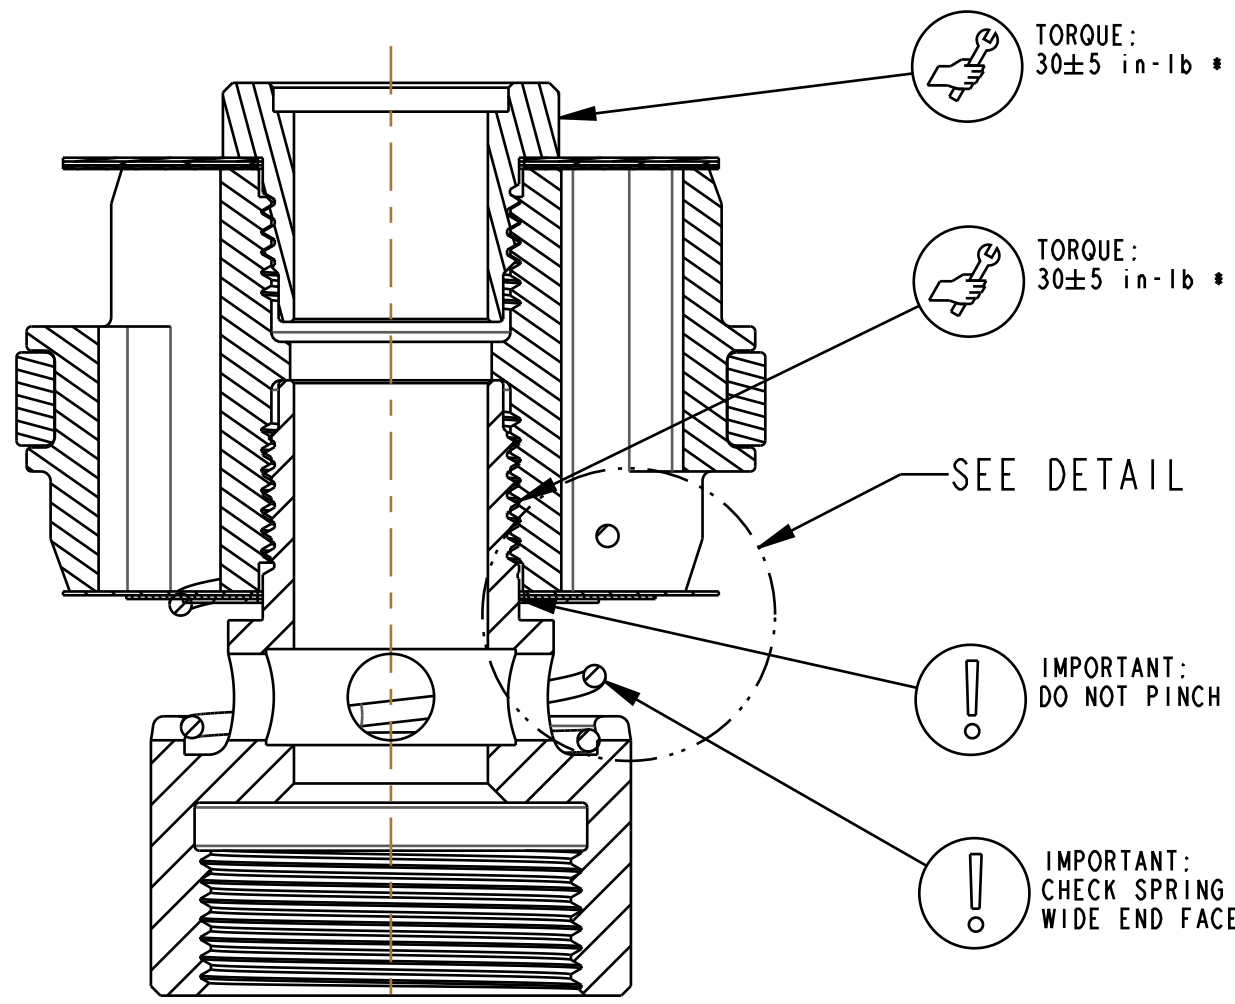

4

3

2

1

SECTION A-A
SCALE 5:1

PROPRIETARY - THIS DOCUMENT CONTAINS CONFIDENTIAL, PROPRIETARY INFORMATION THAT IS FOX PROPERTY. DO NOT DISCLOSE TO OR DUPLICATE FOR OTHERS EXCEPT AS AUTHORIZED BY FOX.

FOX FOX Factory, Inc.		Ph 831-768-1100
130 Hangar Way, Watsonville, CA 95076 USA		Fax 831-768-9312
TITLE 2019 Grip2 HSR / LSR		
Rebound Piston Assy Long Travel		
SIZE C	DWG. NO. 820-03-528-KIT	
PLOT SCALE 3:1		SHEET 1 OF 1