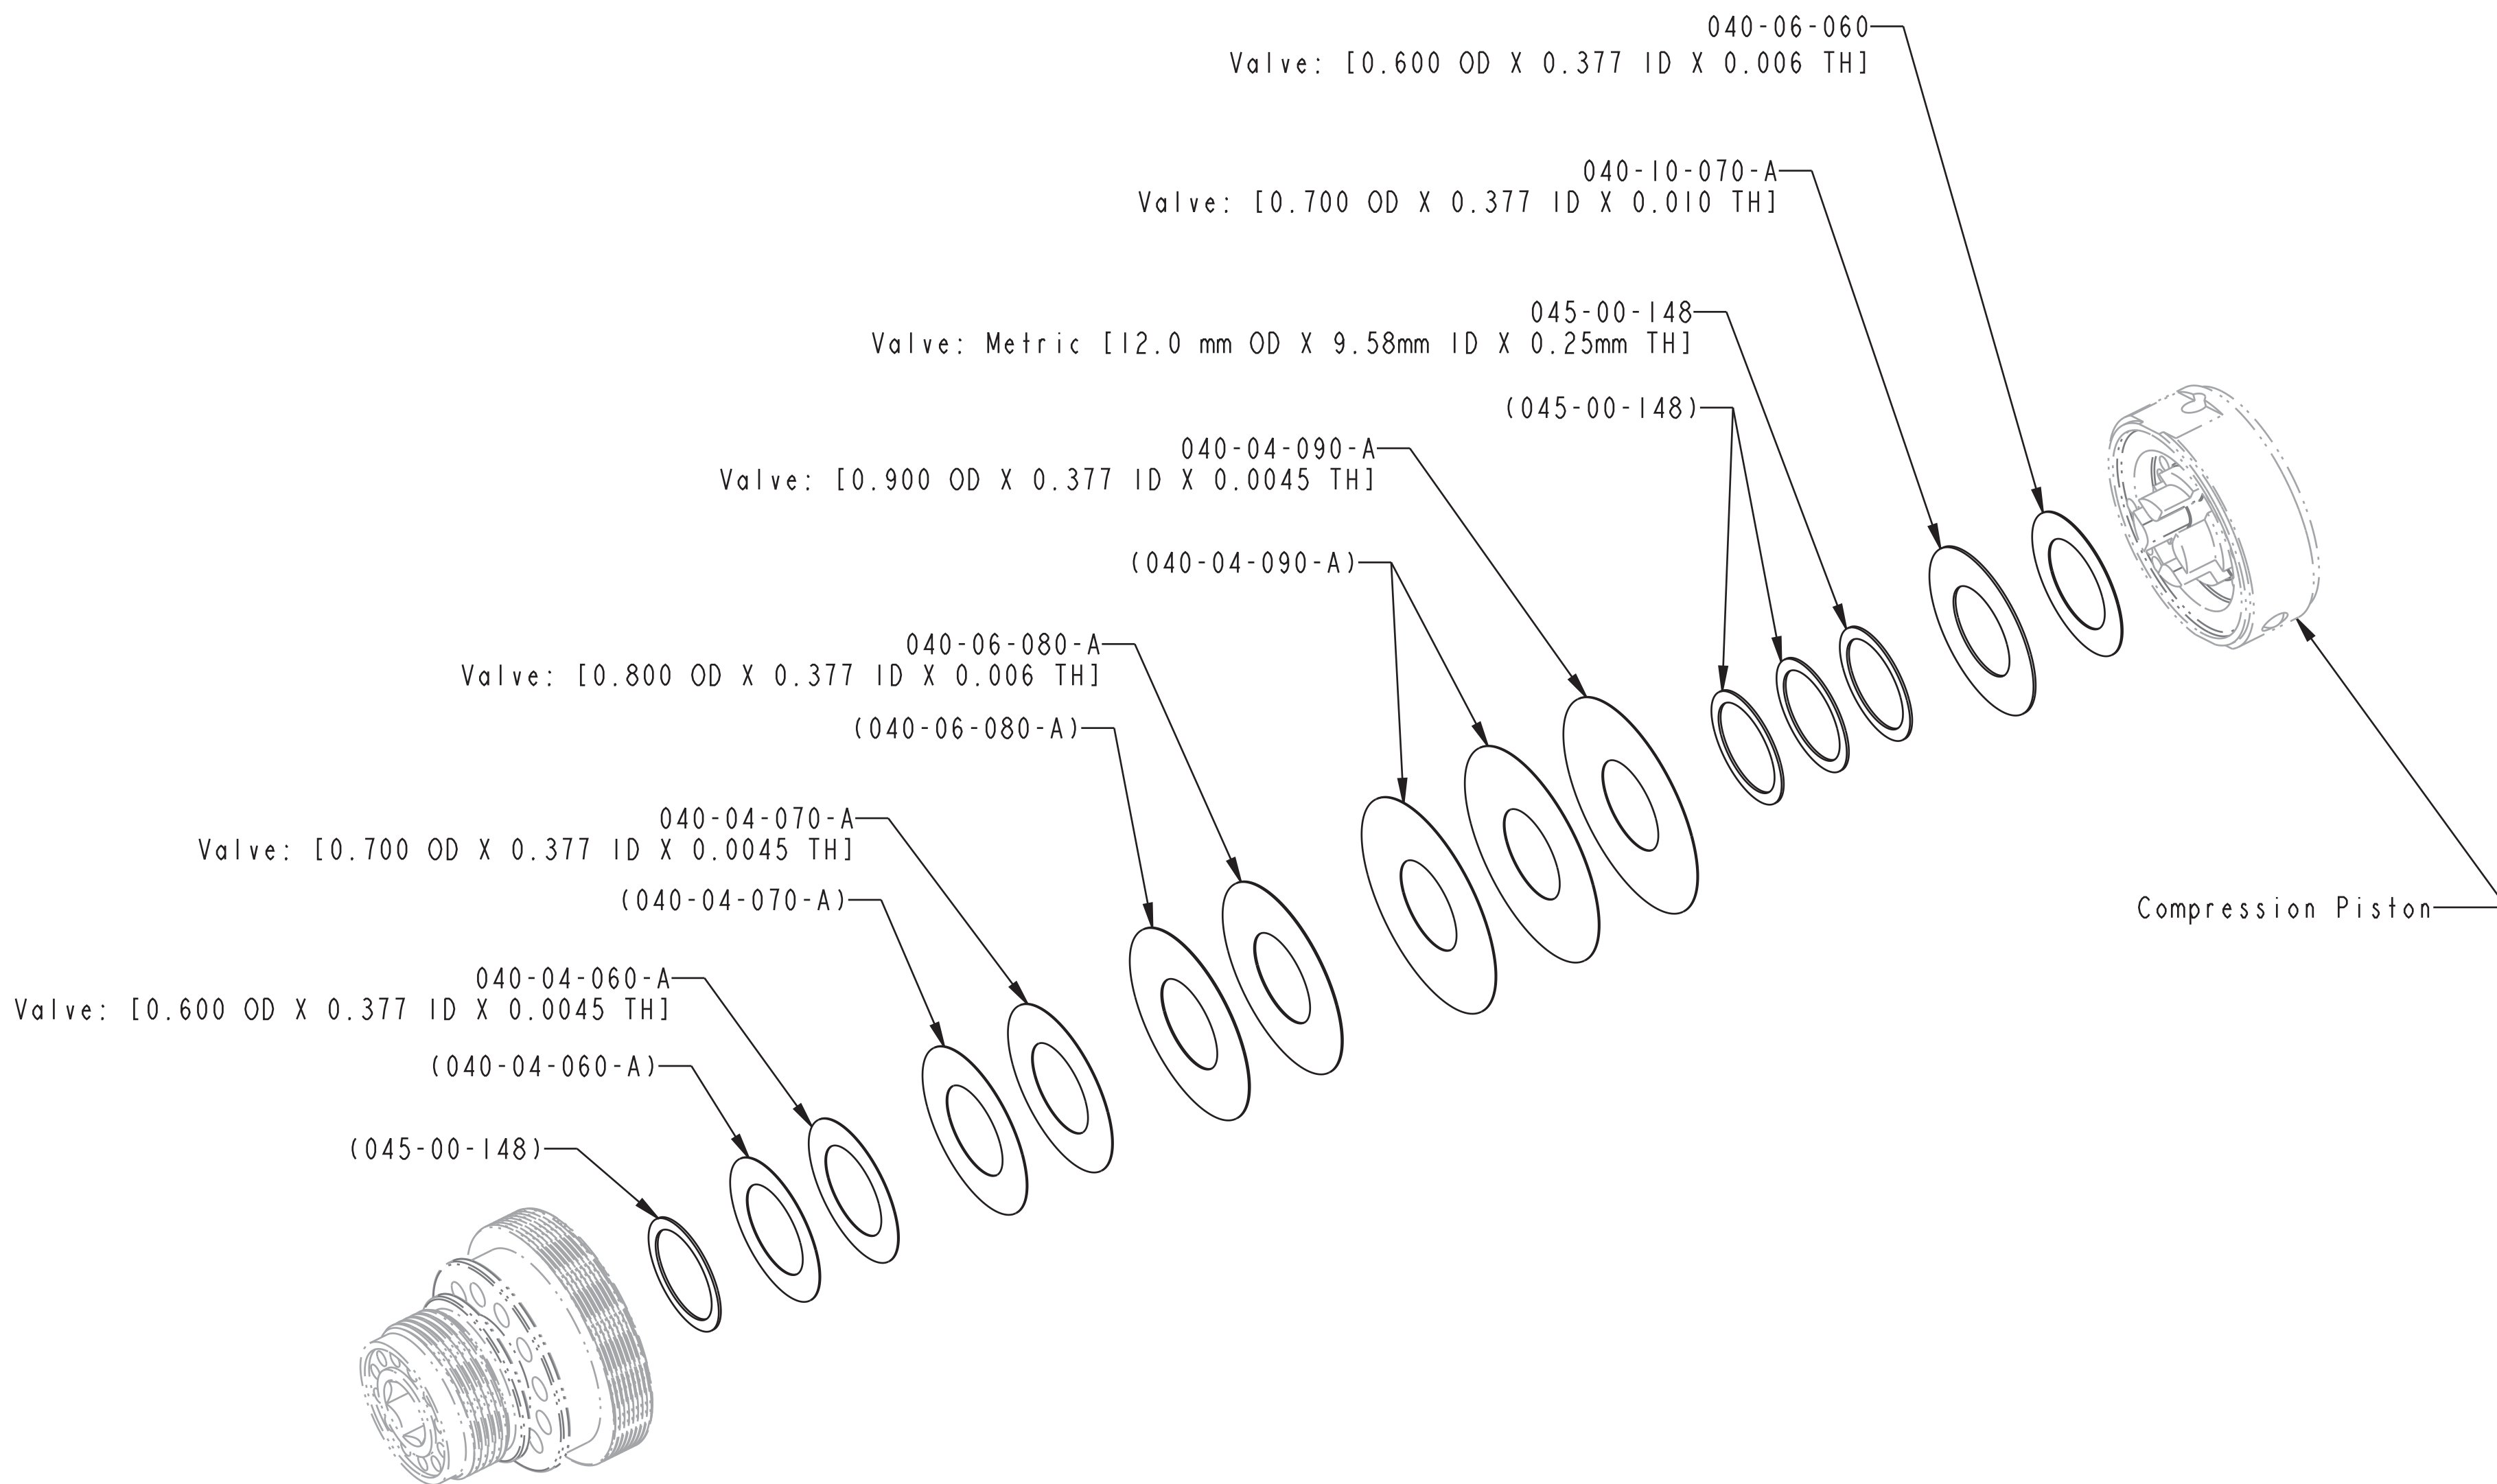

4

3

2

1

D

D

C

C

B

B

A

A

- PROPRIETARY -
 THIS DOCUMENT CONTAINS CONFIDENTIAL, PROPRIETARY INFORMATION
 THAT IS FOX PROPERTY. DO NOT DISCLOSE TO OR DUPLICATE
 FOR OTHERS EXCEPT AS AUTHORIZED BY FOX.

FOX		FOX Factory, Inc.	Ph 831-768-1100
		130 Hangar Way, Watsonville, CA 95076 USA	Fax 831-768-9312
TITLE			
2020 FIT4 Compression Valving Assy, CL tune, 8mm Shaft			
SIZE	DWG. NO.	820-03-624-KIT	
C			
PLOT SCALE	2:1	SHEET 1 OF 1	