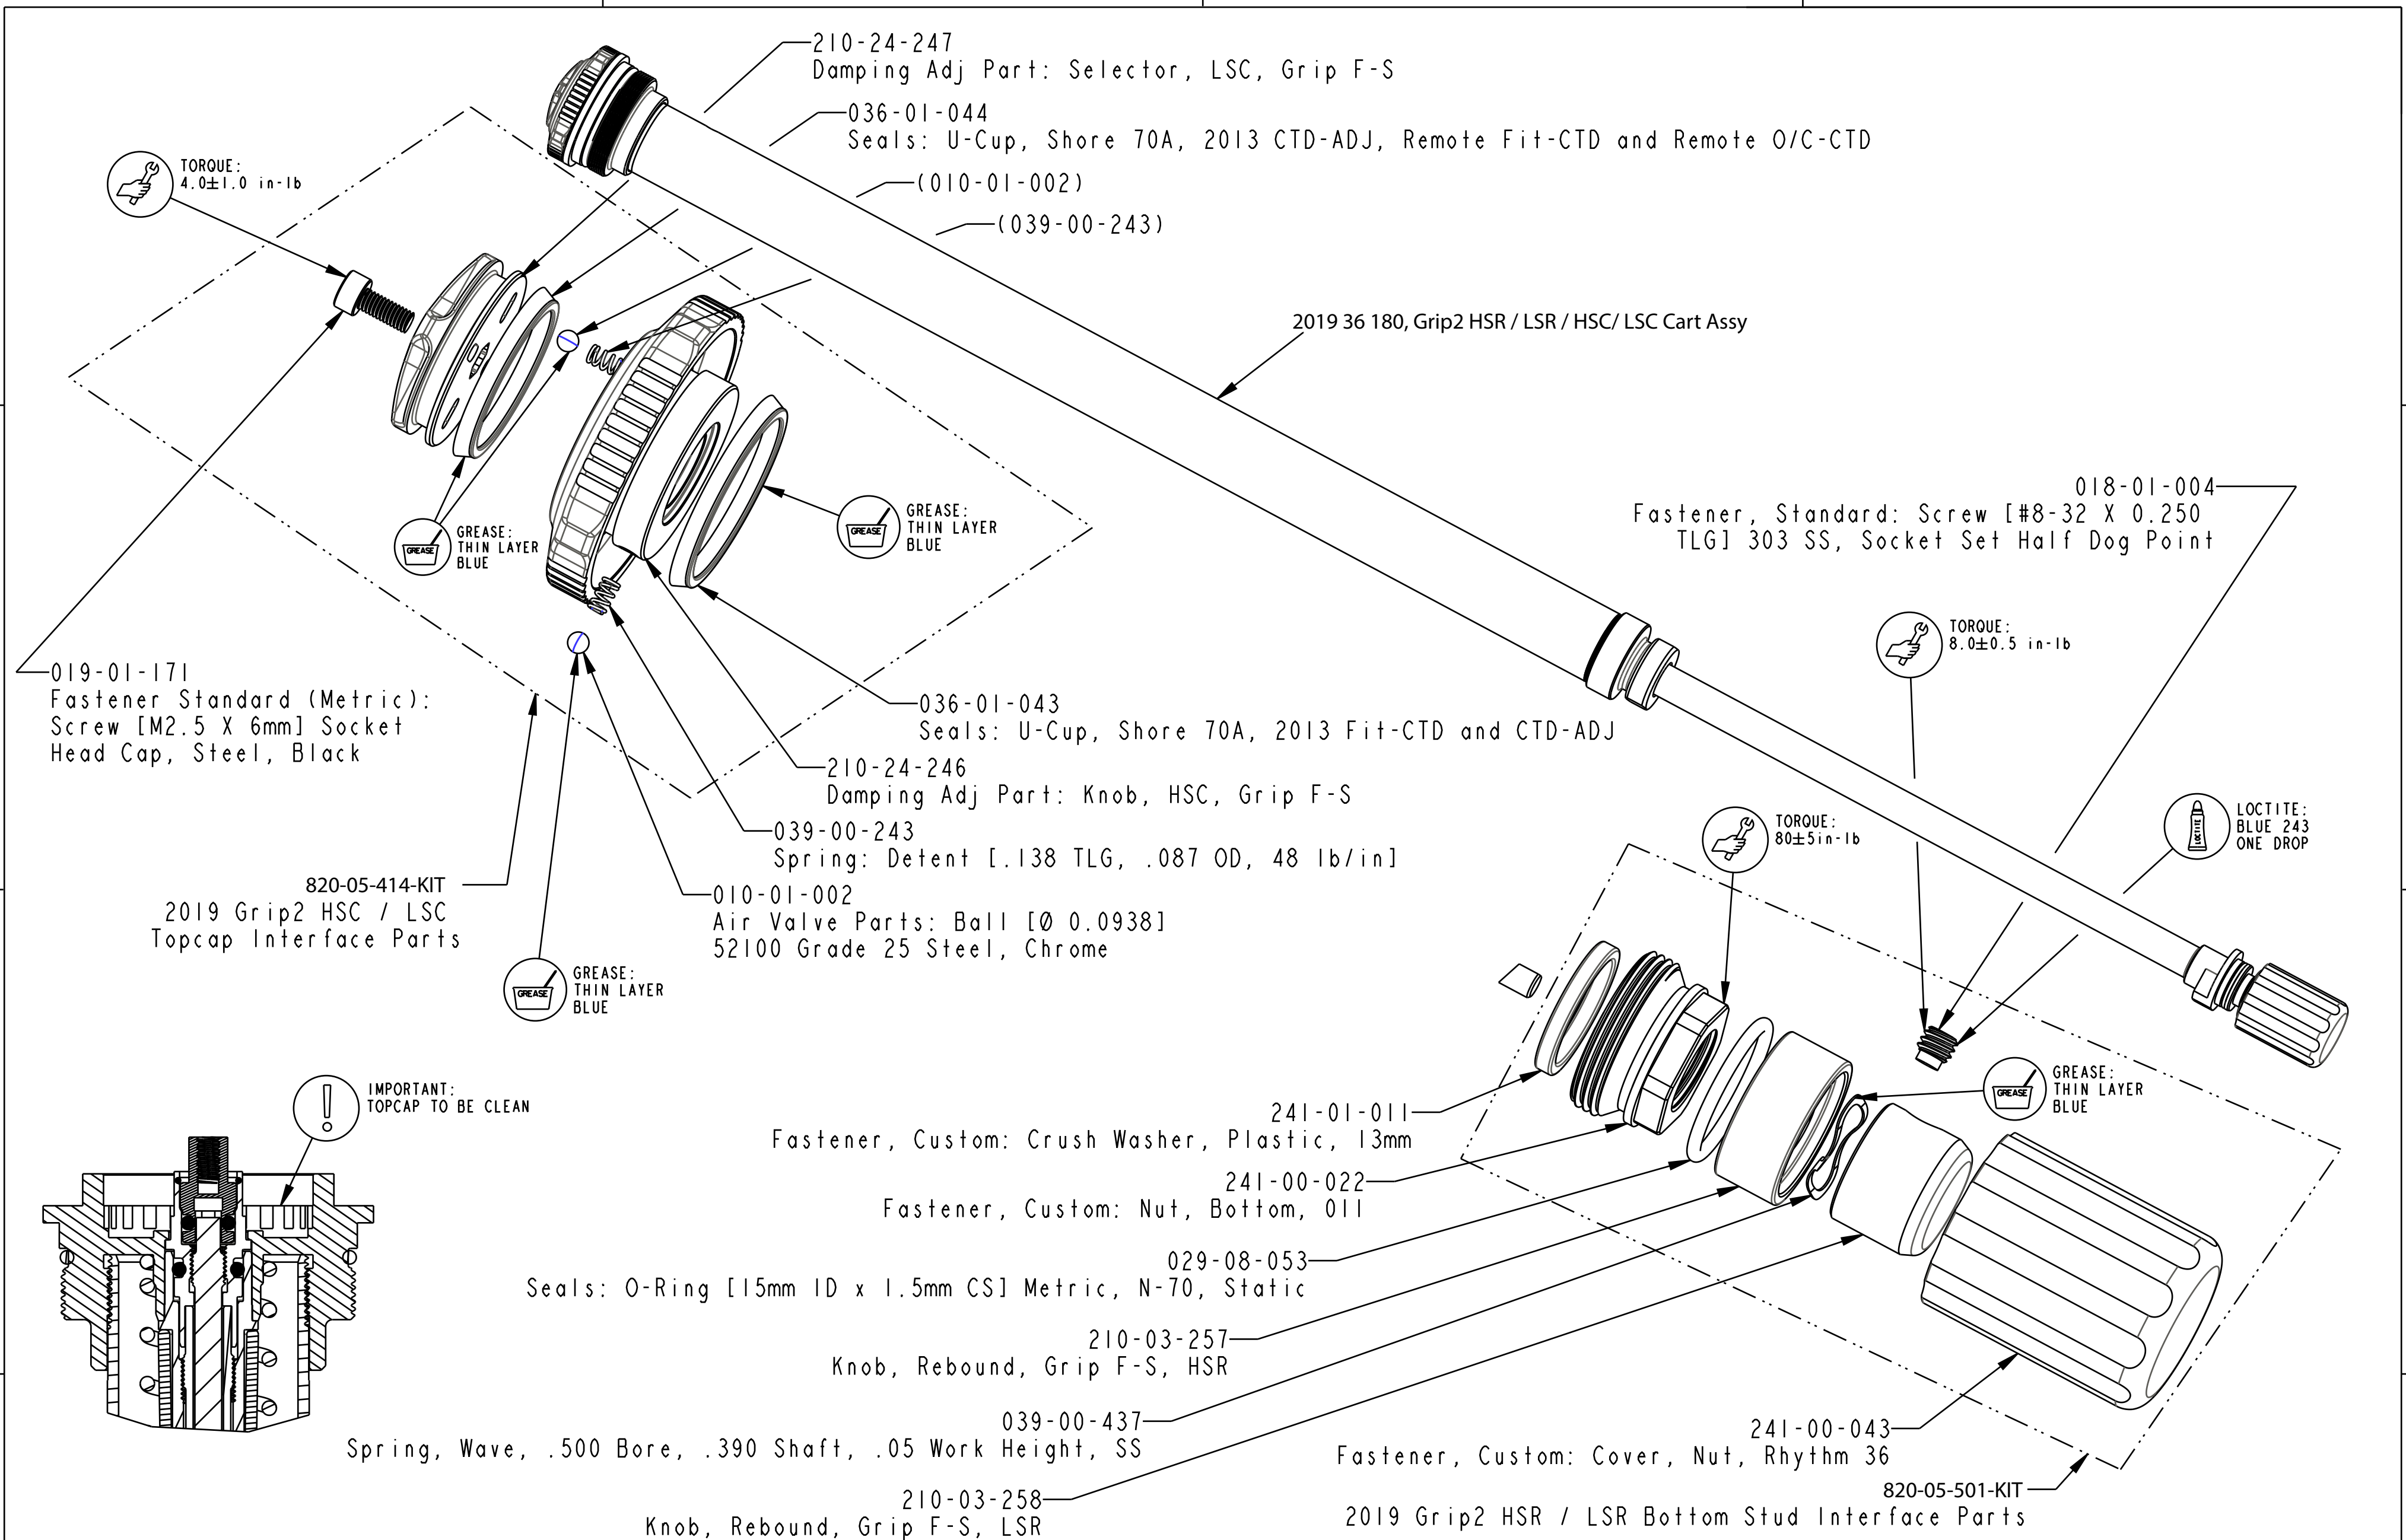

4

3

2

1

D

D

C

C

B

B

A

A

PROPRIETARY -
THIS DOCUMENT CONTAINS CONFIDENTIAL, PROPRIETARY INFORMATION
THAT IS FOX PROPERTY. DO NOT DISCLOSE TO OR DUPLICATE
FOR OTHERS EXCEPT AS AUTHORIZED BY FOX.

FOX **FOX Factory, Inc.** Ph 831-768-1100
130 Hangar Way, Watsonville, CA 95076 USA Fax 831-768-9312

TITLE **2019 36 180, Grip2 HSR / LSR /
HSC / LSC Cart Assy Complete**

SIZE DWG. NO. **C 820-08-379-KIT**

PLOT SCALE 1:1.333 SHEET 1 OF 1

4

3

2

ProE ASSEM