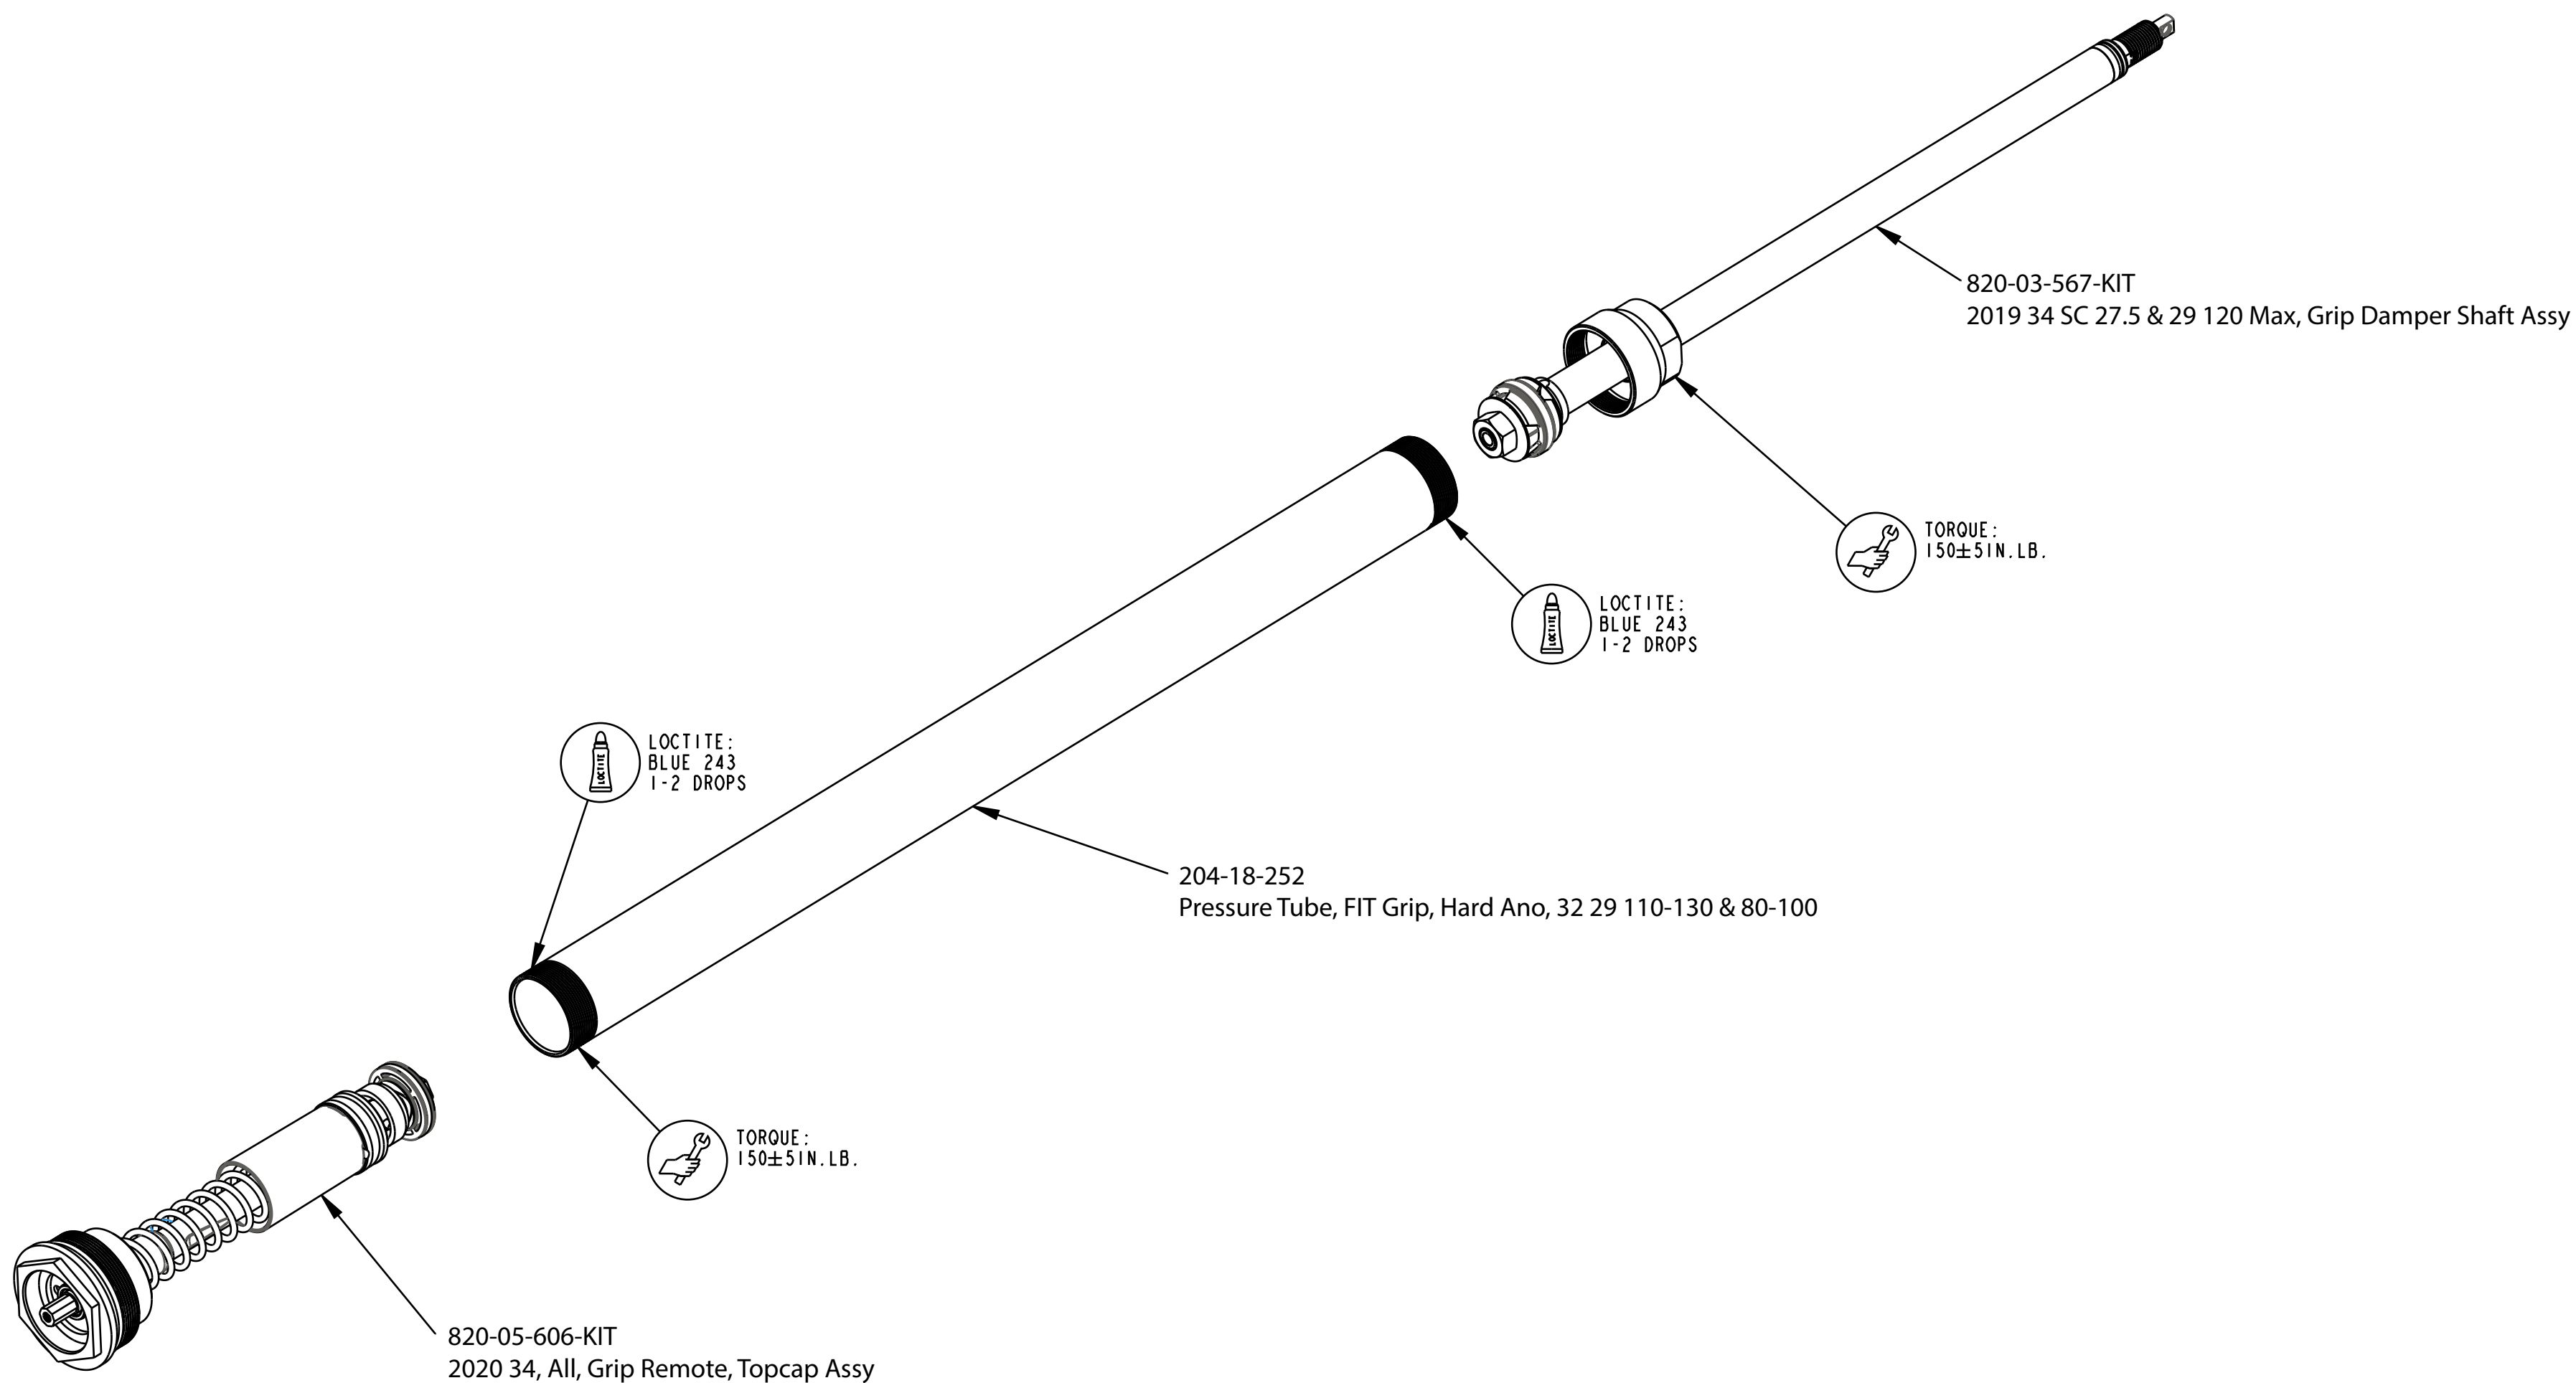

4

3

2

1

D

D

C

C

B

B

A

A

- PROPRIETARY -
THIS DOCUMENT CONTAINS CONFIDENTIAL, PROPRIETARY INFORMATION
THAT IS FOX PROPERTY. DO NOT DISCLOSE TO OR DUPLICATE
FOR OTHERS EXCEPT AS AUTHORIZED BY FOX.

FOX **FOX Factory, Inc.** Ph 831-768-1100
130 Hangar Way, Watsonville, CA 95076 USA Fax 831-768-9312
TITLE **2020 34 SC 27.5 & 29 120 Max,**
Grip Remote Cart Assy

SIZE DWG. NO.
C
PLOT SCALE 0.75:1 | SHEET 1 OF 1

4

3

2

1