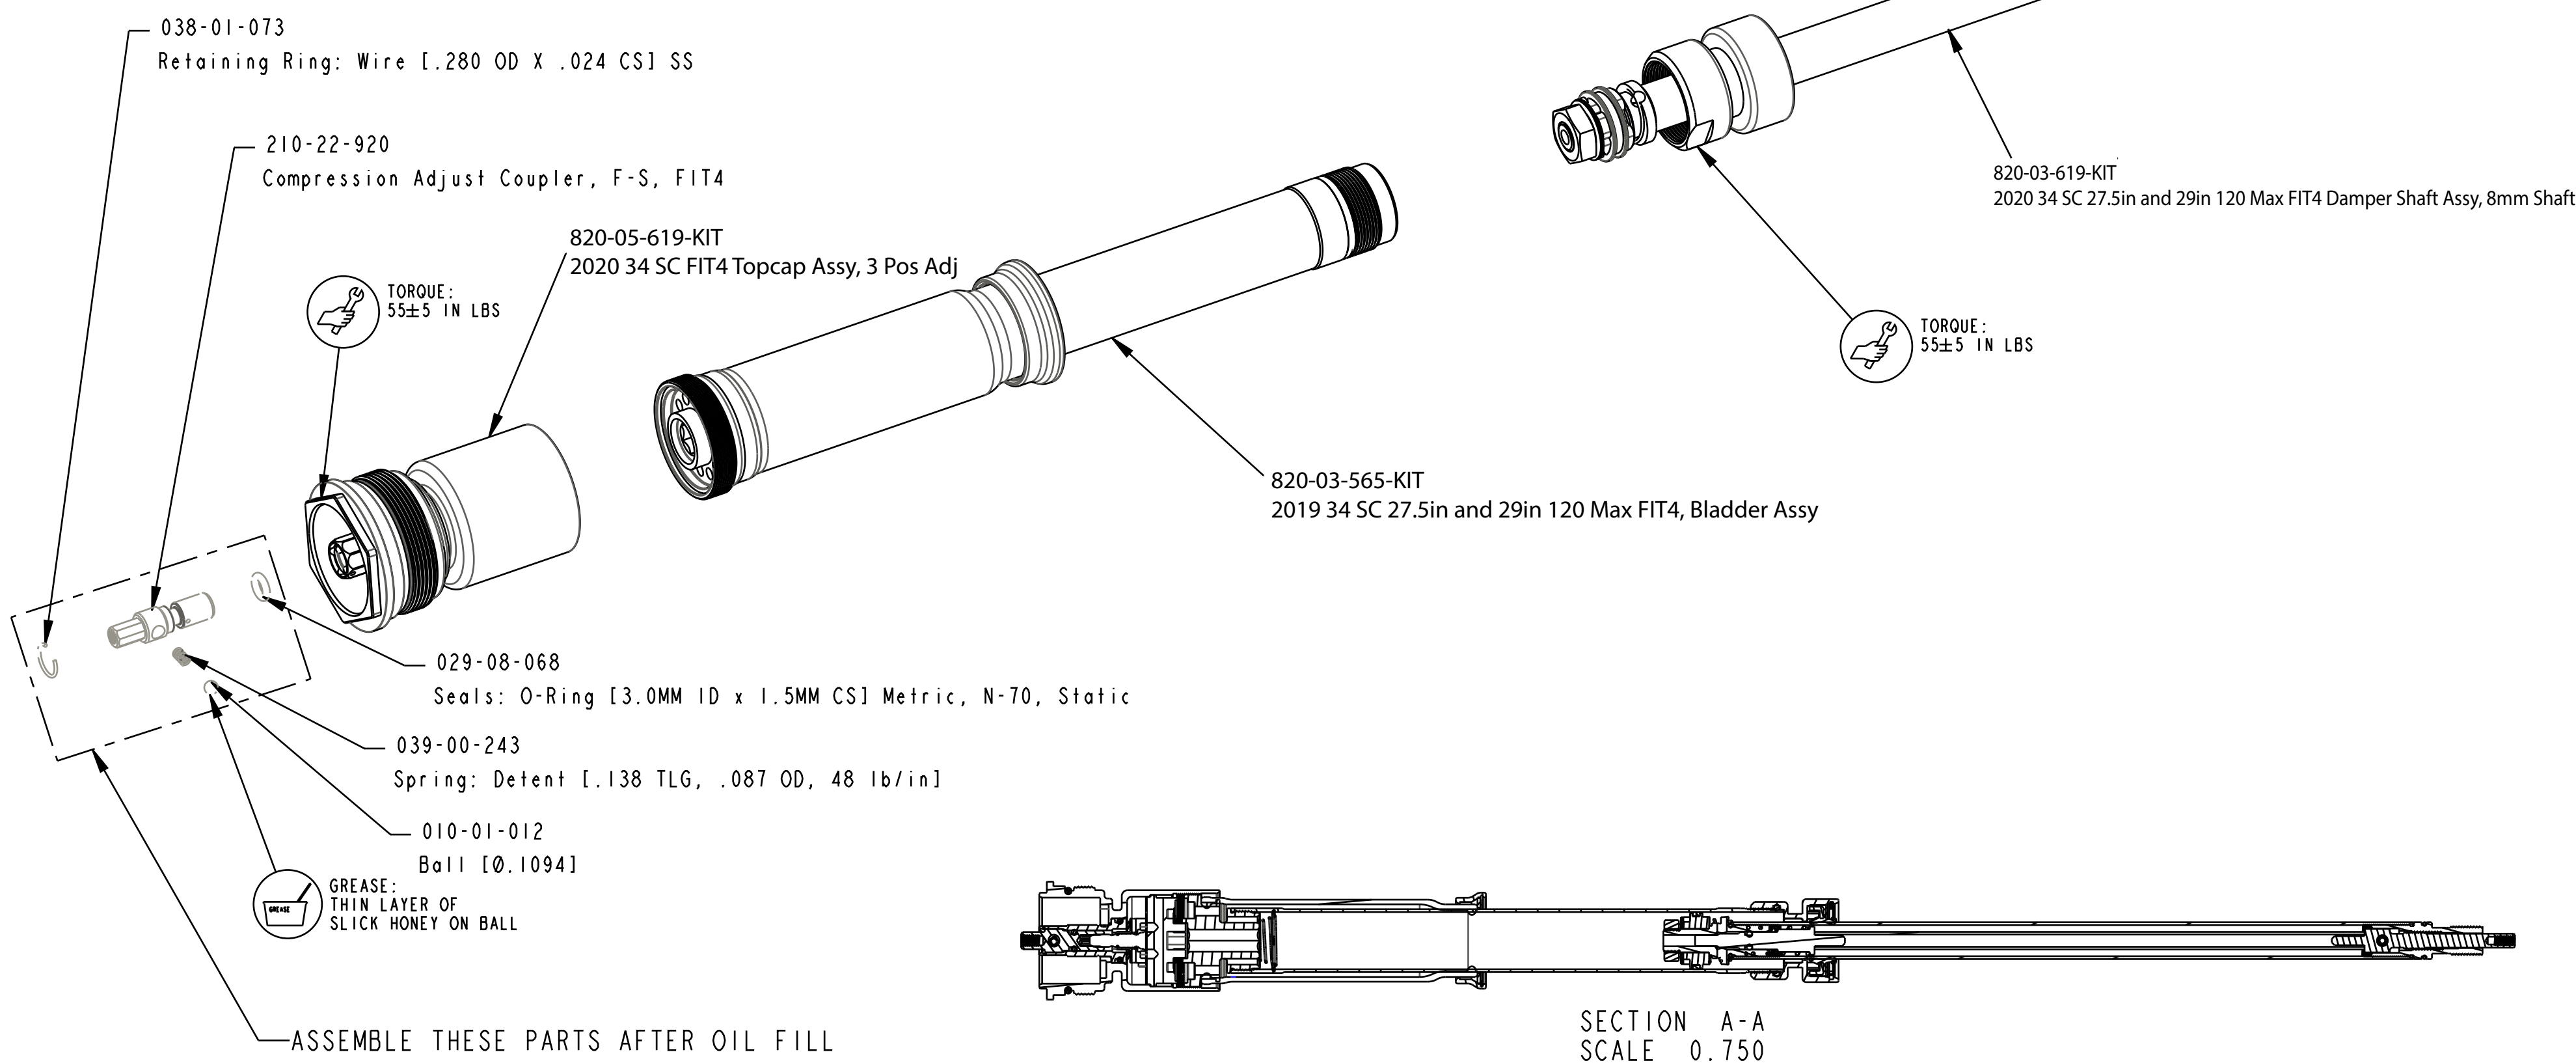

B

B

A

A

- PROPRIETARY -  
THIS DOCUMENT CONTAINS CONFIDENTIAL, PROPRIETARY INFORMATION  
THAT IS FOX PROPERTY. DO NOT DISCLOSE TO OR DUPLICATE  
FOR OTHERS EXCEPT AS AUTHORIZED BY FOX.

		<b>FOX Factory, Inc.</b>	Ph 831-768-1100
		130 Hangar Way, Watsonville, CA 95076 USA	Fax 831-768-9312
TITLE			
2020 34 SC 27.5in and 29in			
120 Max FIT4 3 Pos Adj, Cart Assy			
SIZE DWG. NO.			
<b>C</b>			
PLOT SCALE 1.0:1		SHEET 1 OF 1	