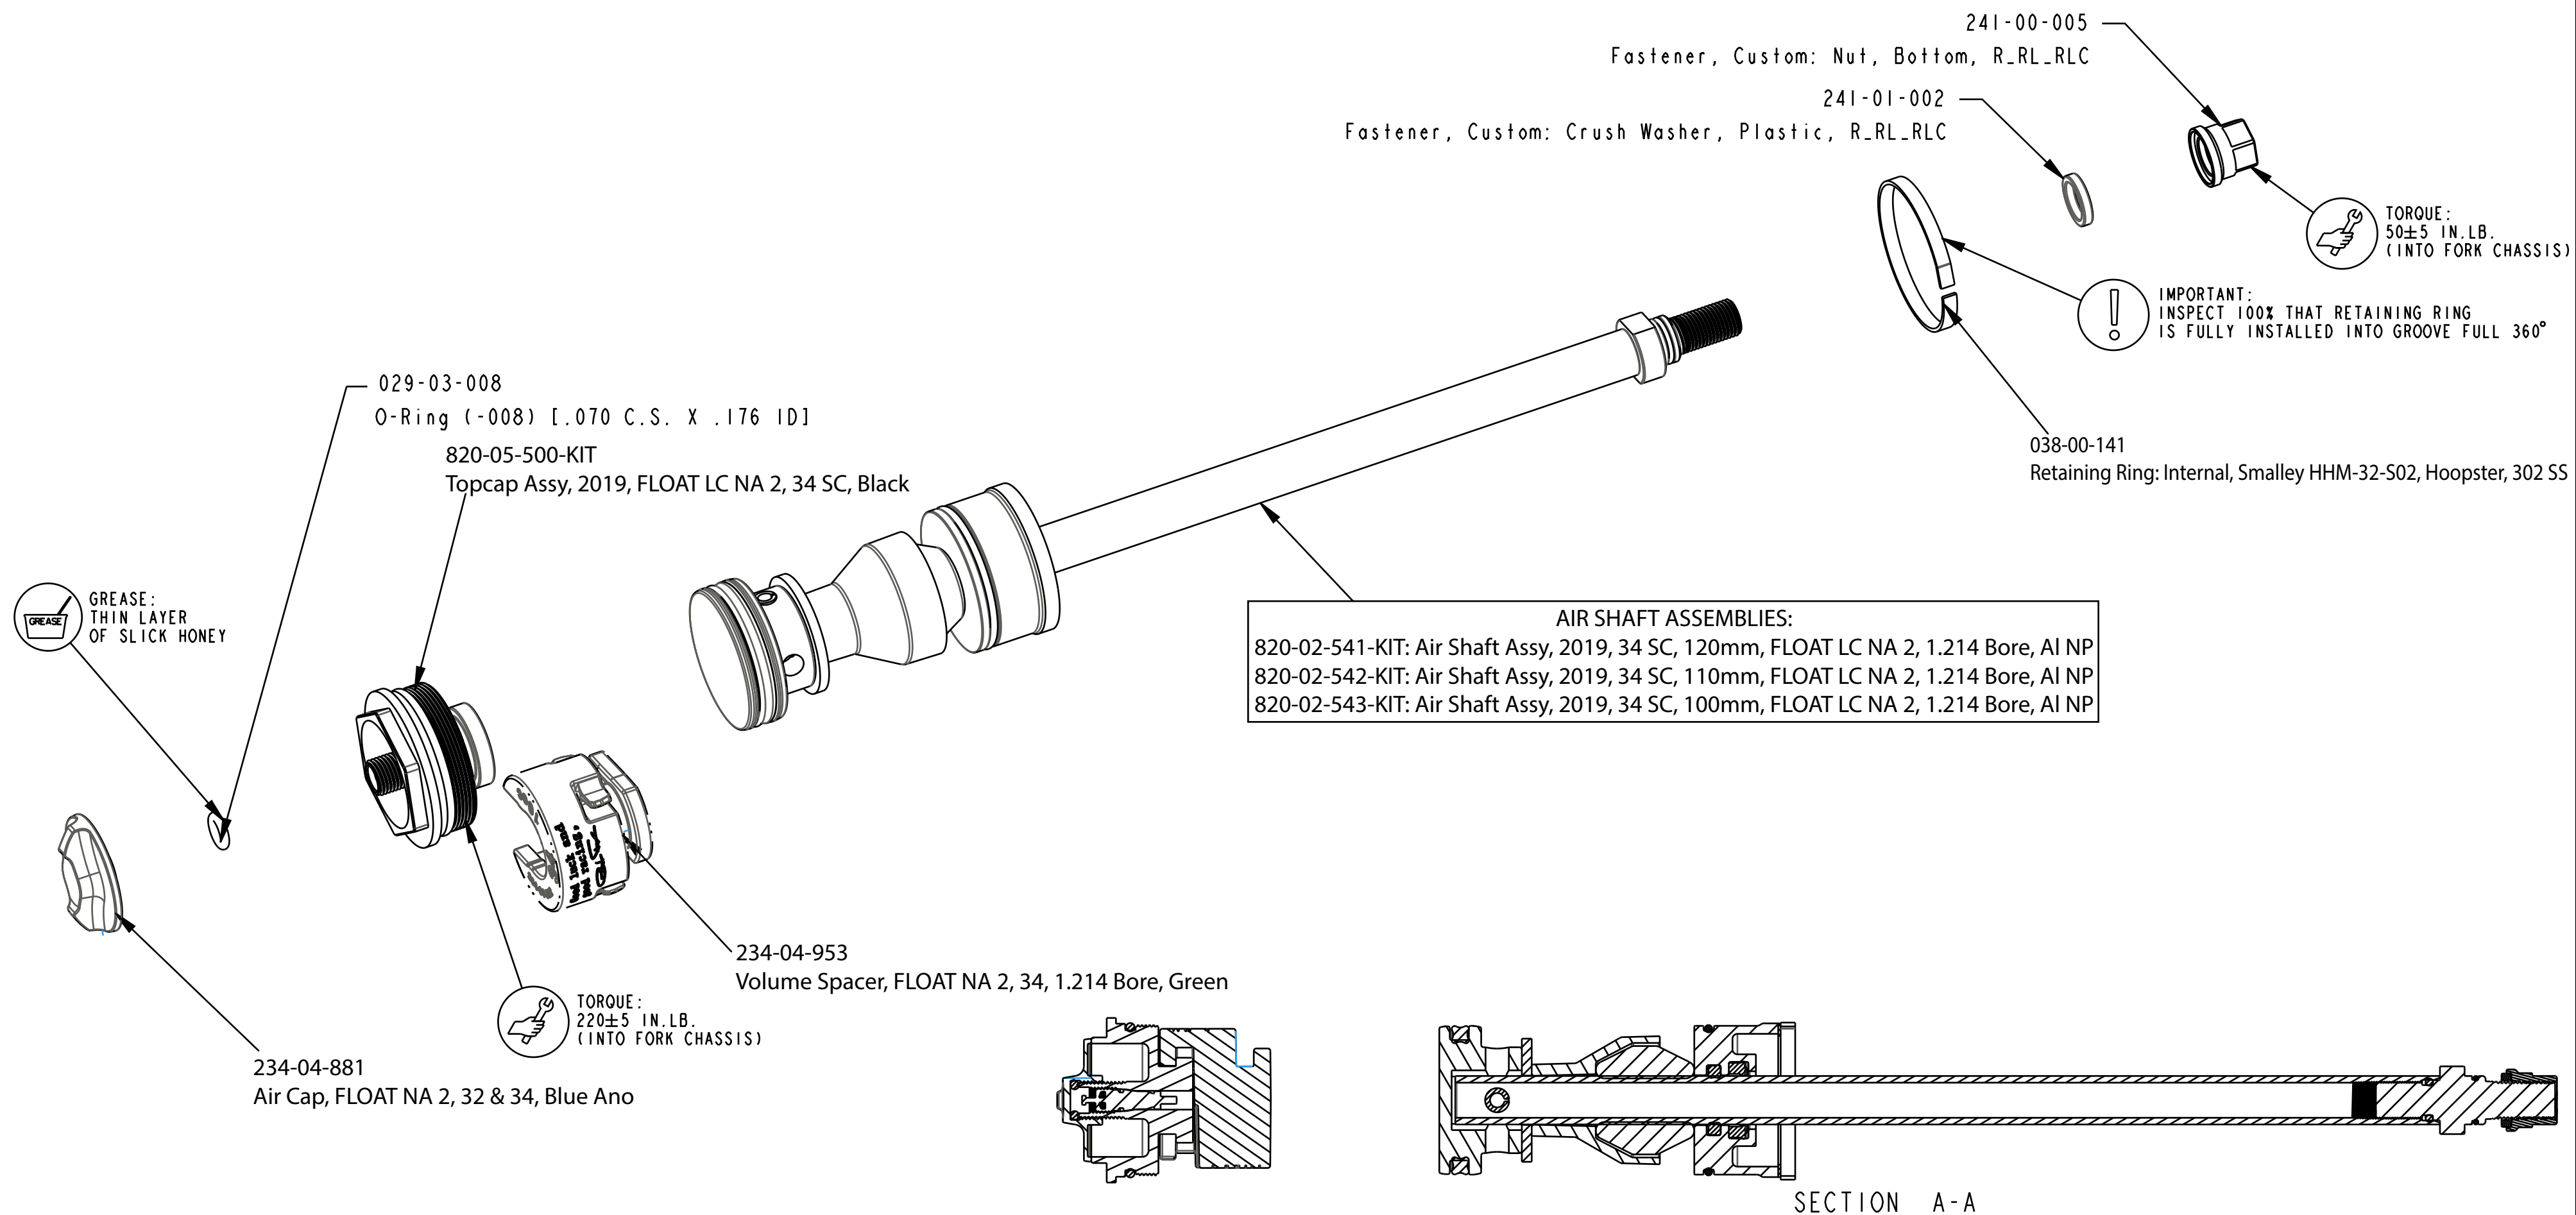

4

3

2

1

D

D

C

C

B

B

A

A

- PROPRIETARY -
THIS DOCUMENT CONTAINS CONFIDENTIAL, PROPRIETARY INFORMATION
THAT IS FOX PROPERTY. DO NOT DISCLOSE TO OR DUPLICATE
FOR OTHERS EXCEPT AS AUTHORIZED BY FOX.

FOX **FOX Factory, Inc.** Ph 831-768-1100
130 Hangar Way, Watsonville, CA 95076 USA Fax 831-768-9312

TITLE
**2020 34 SC FLOAT NA2
Air Spring Assemblies**

SIZE DWG. NO.
C

PLOT SCALE | .00:1 | SHEET | OF |

4

3

2

1