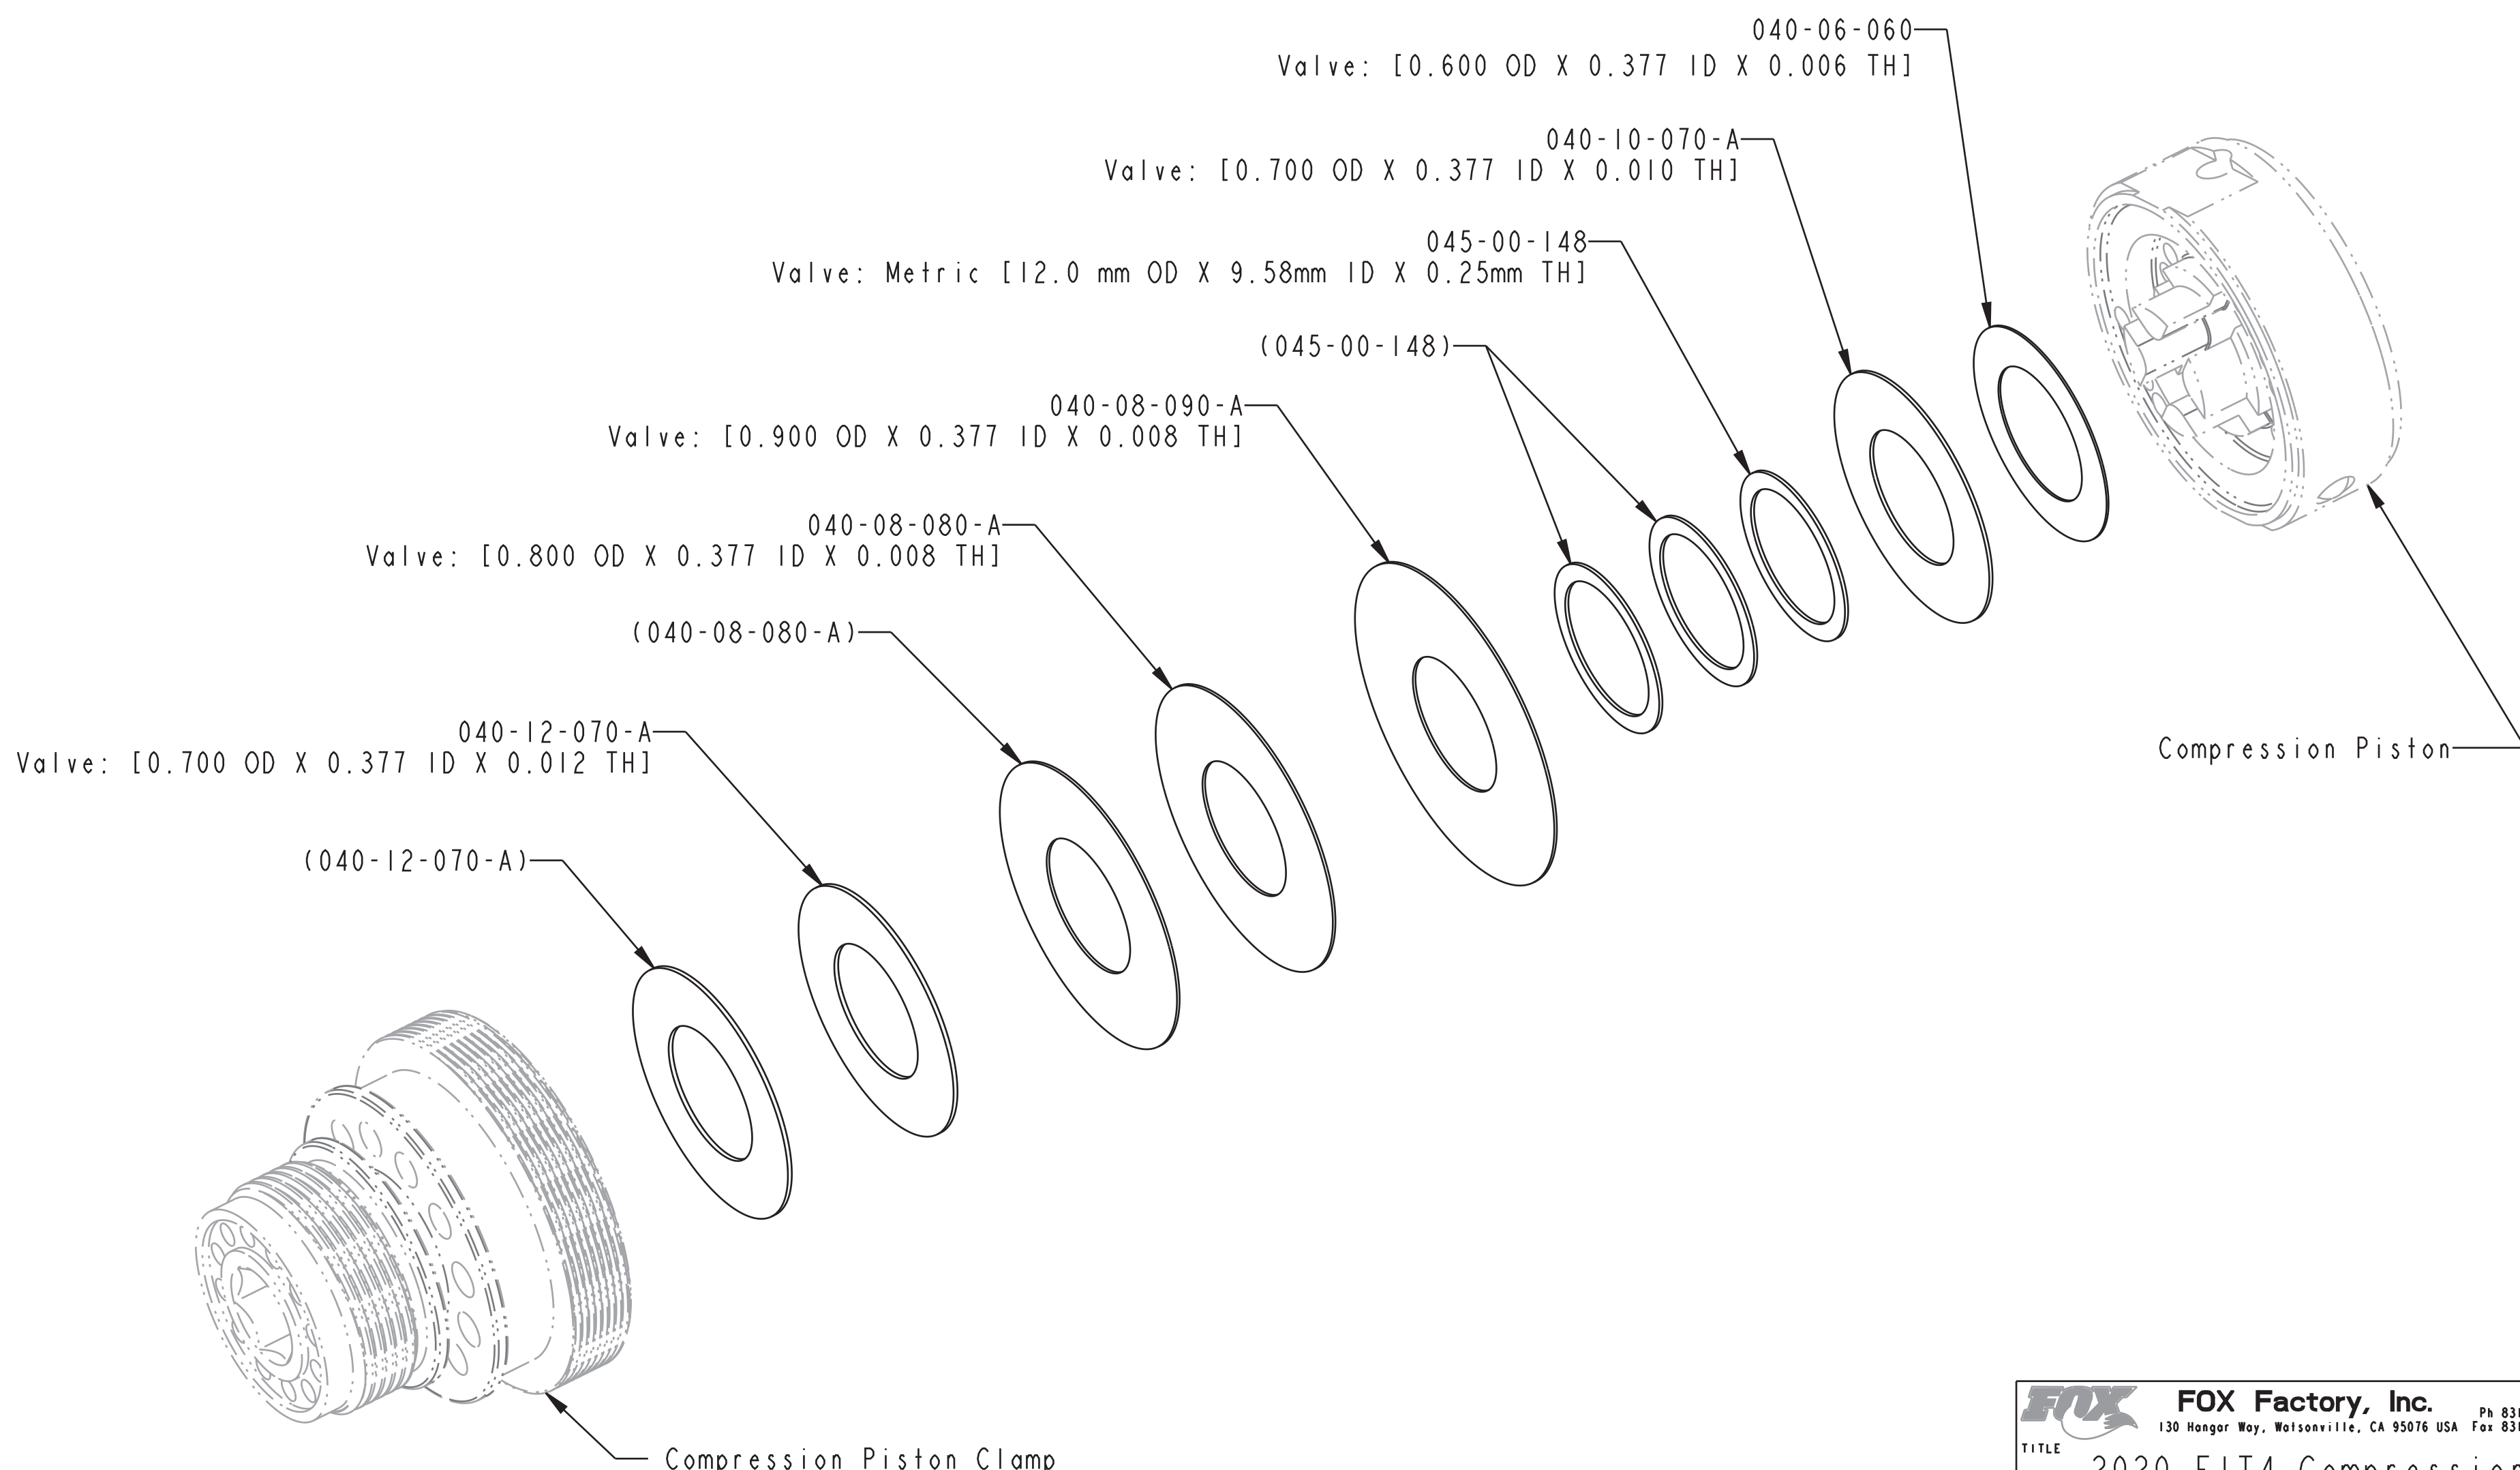

4

3

2

1

D

D

C

C

B

B

A

A

- PROPRIETARY -
 THIS DOCUMENT CONTAINS CONFIDENTIAL, PROPRIETARY INFORMATION
 THAT IS FOX PROPERTY. DO NOT DISCLOSE TO OR DUPLICATE
 FOR OTHERS EXCEPT AS AUTHORIZED BY FOX.

FOX		FOX Factory, Inc.		Ph 831-768-1100
		130 Hangar Way, Watsonville, CA 95076 USA		Fax 831-768-9312
TITLE 2020 FIT4 Compression Valving Assy, 8mm Shaft				
SIZE C	DWG. NO. 820-03-613-KIT			
PLOT SCALE 3:1		SHEET 1 OF 1		