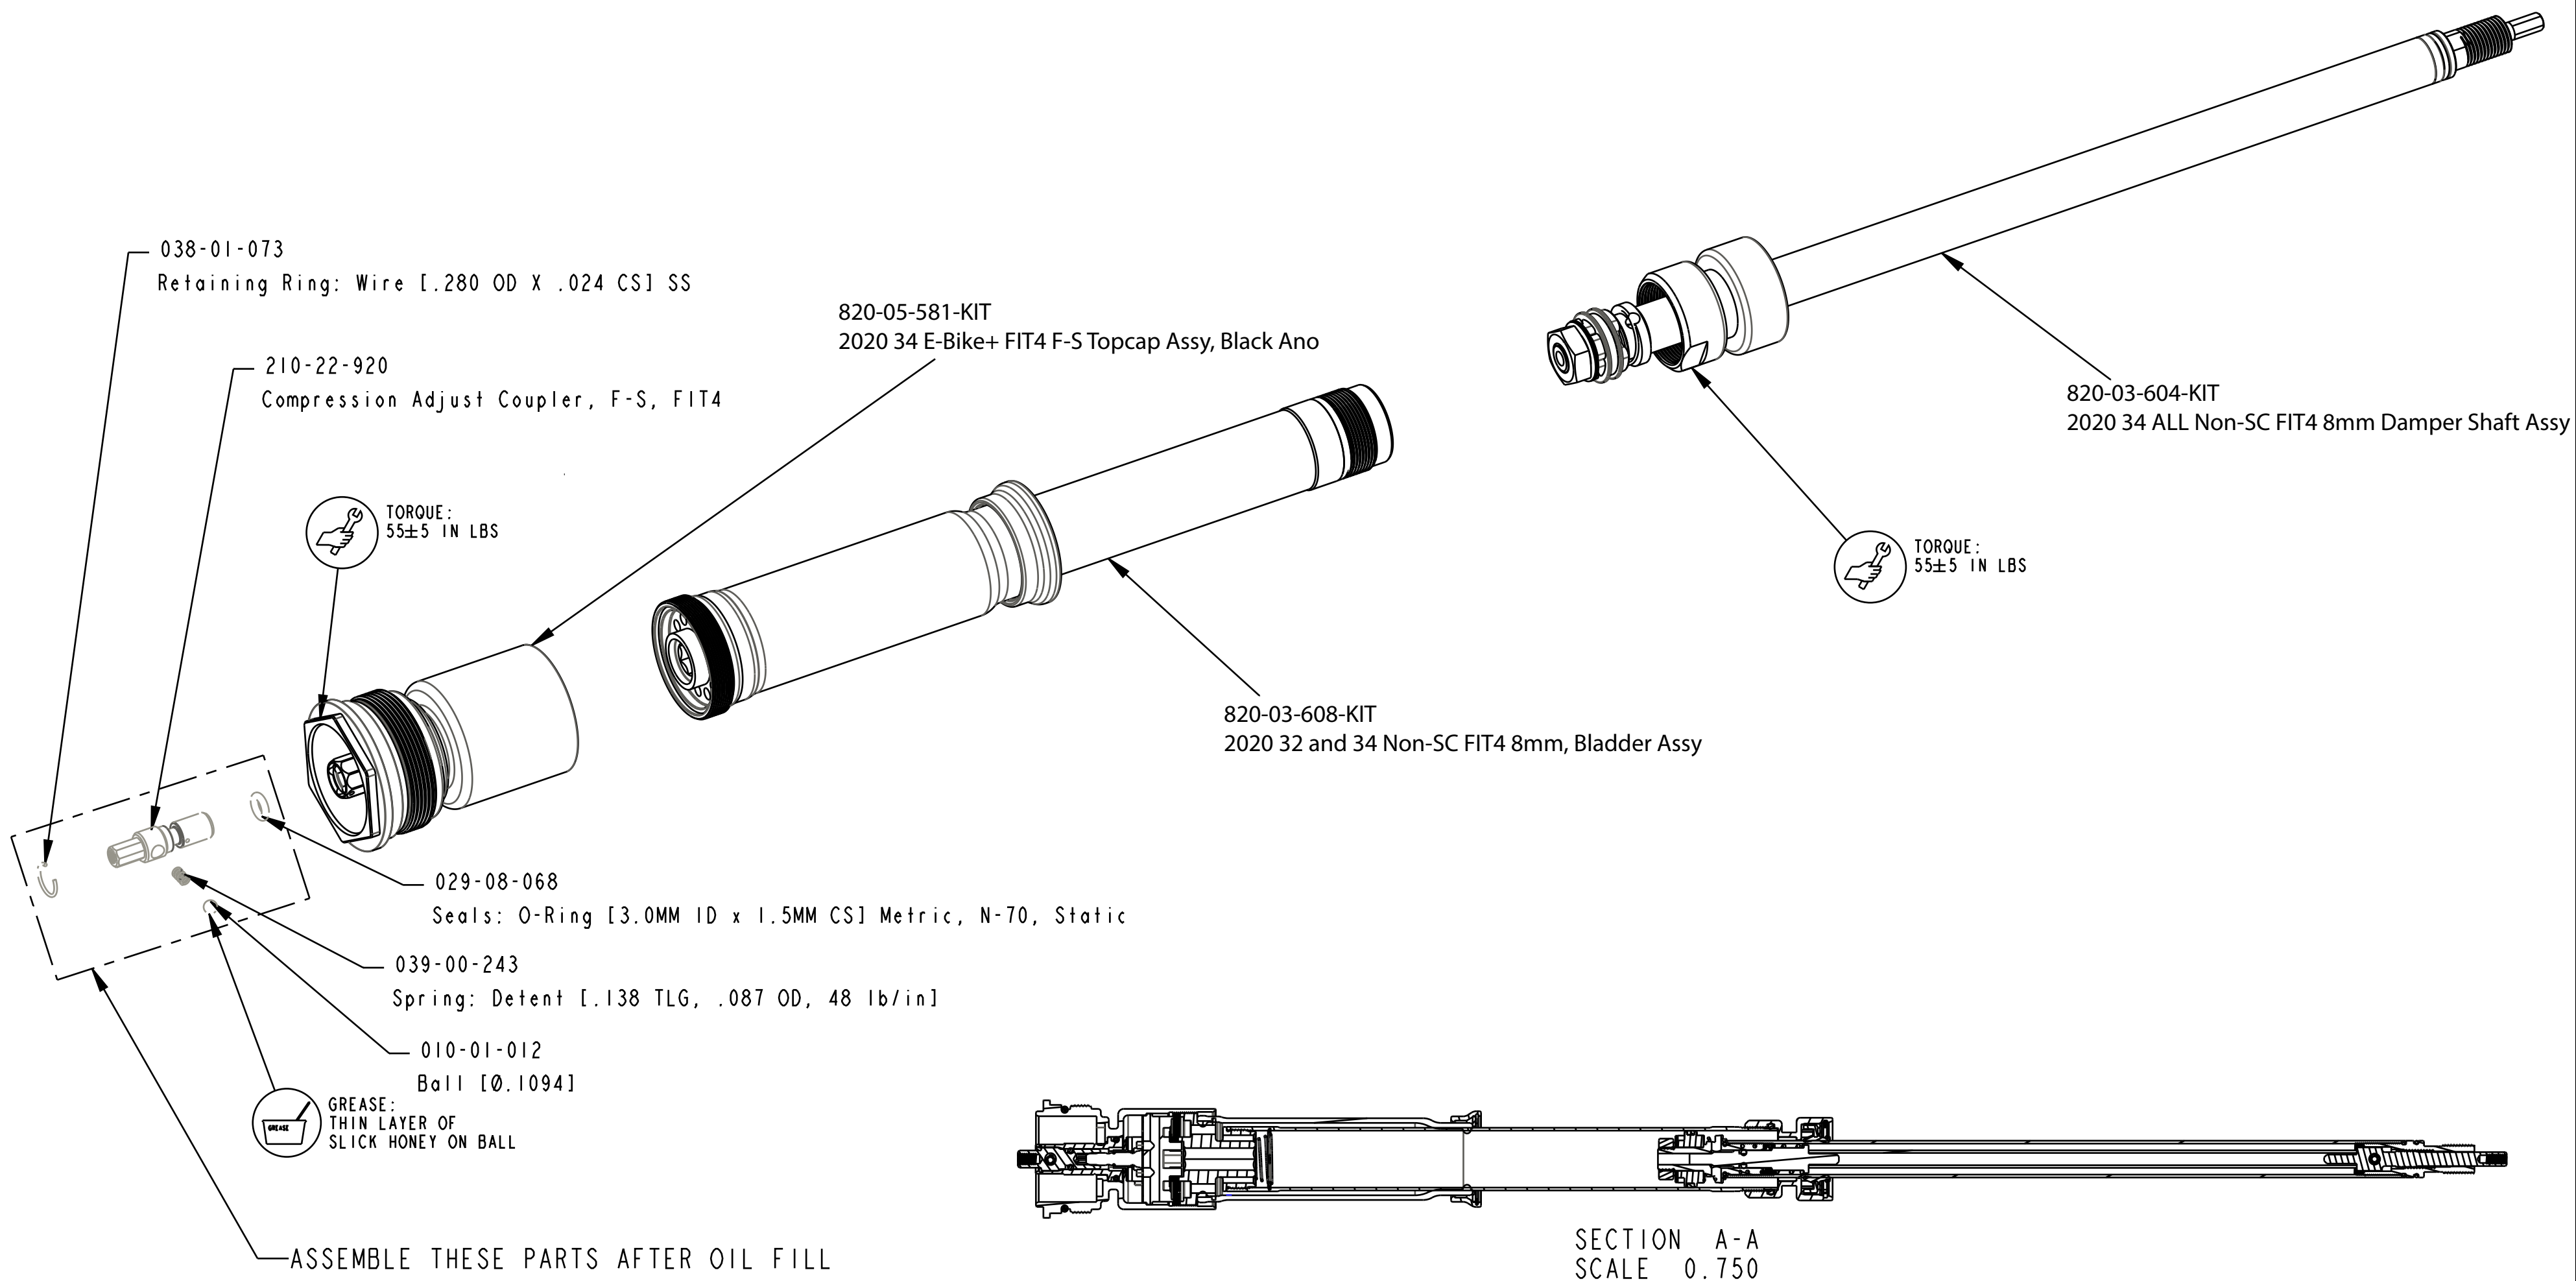

B

B

A

A

- PROPRIETARY -
THIS DOCUMENT CONTAINS CONFIDENTIAL, PROPRIETARY INFORMATION
THAT IS FOX PROPERTY. DO NOT DISCLOSE TO OR DUPLICATE
FOR OTHERS EXCEPT AS AUTHORIZED BY FOX.

		FOX Factory, Inc.	Ph 831-768-1100
		130 Hangar Way, Watsonville, CA 95076 USA	Fax 831-768-9312
TITLE			
2020 34 E-Bike+, 110-160, FIT4 F-S, 3 Pos Adj Cart Assy			
SIZE DWG. NO.			
C			
PLOT SCALE 1.0:1		SHEET 1 OF 1	