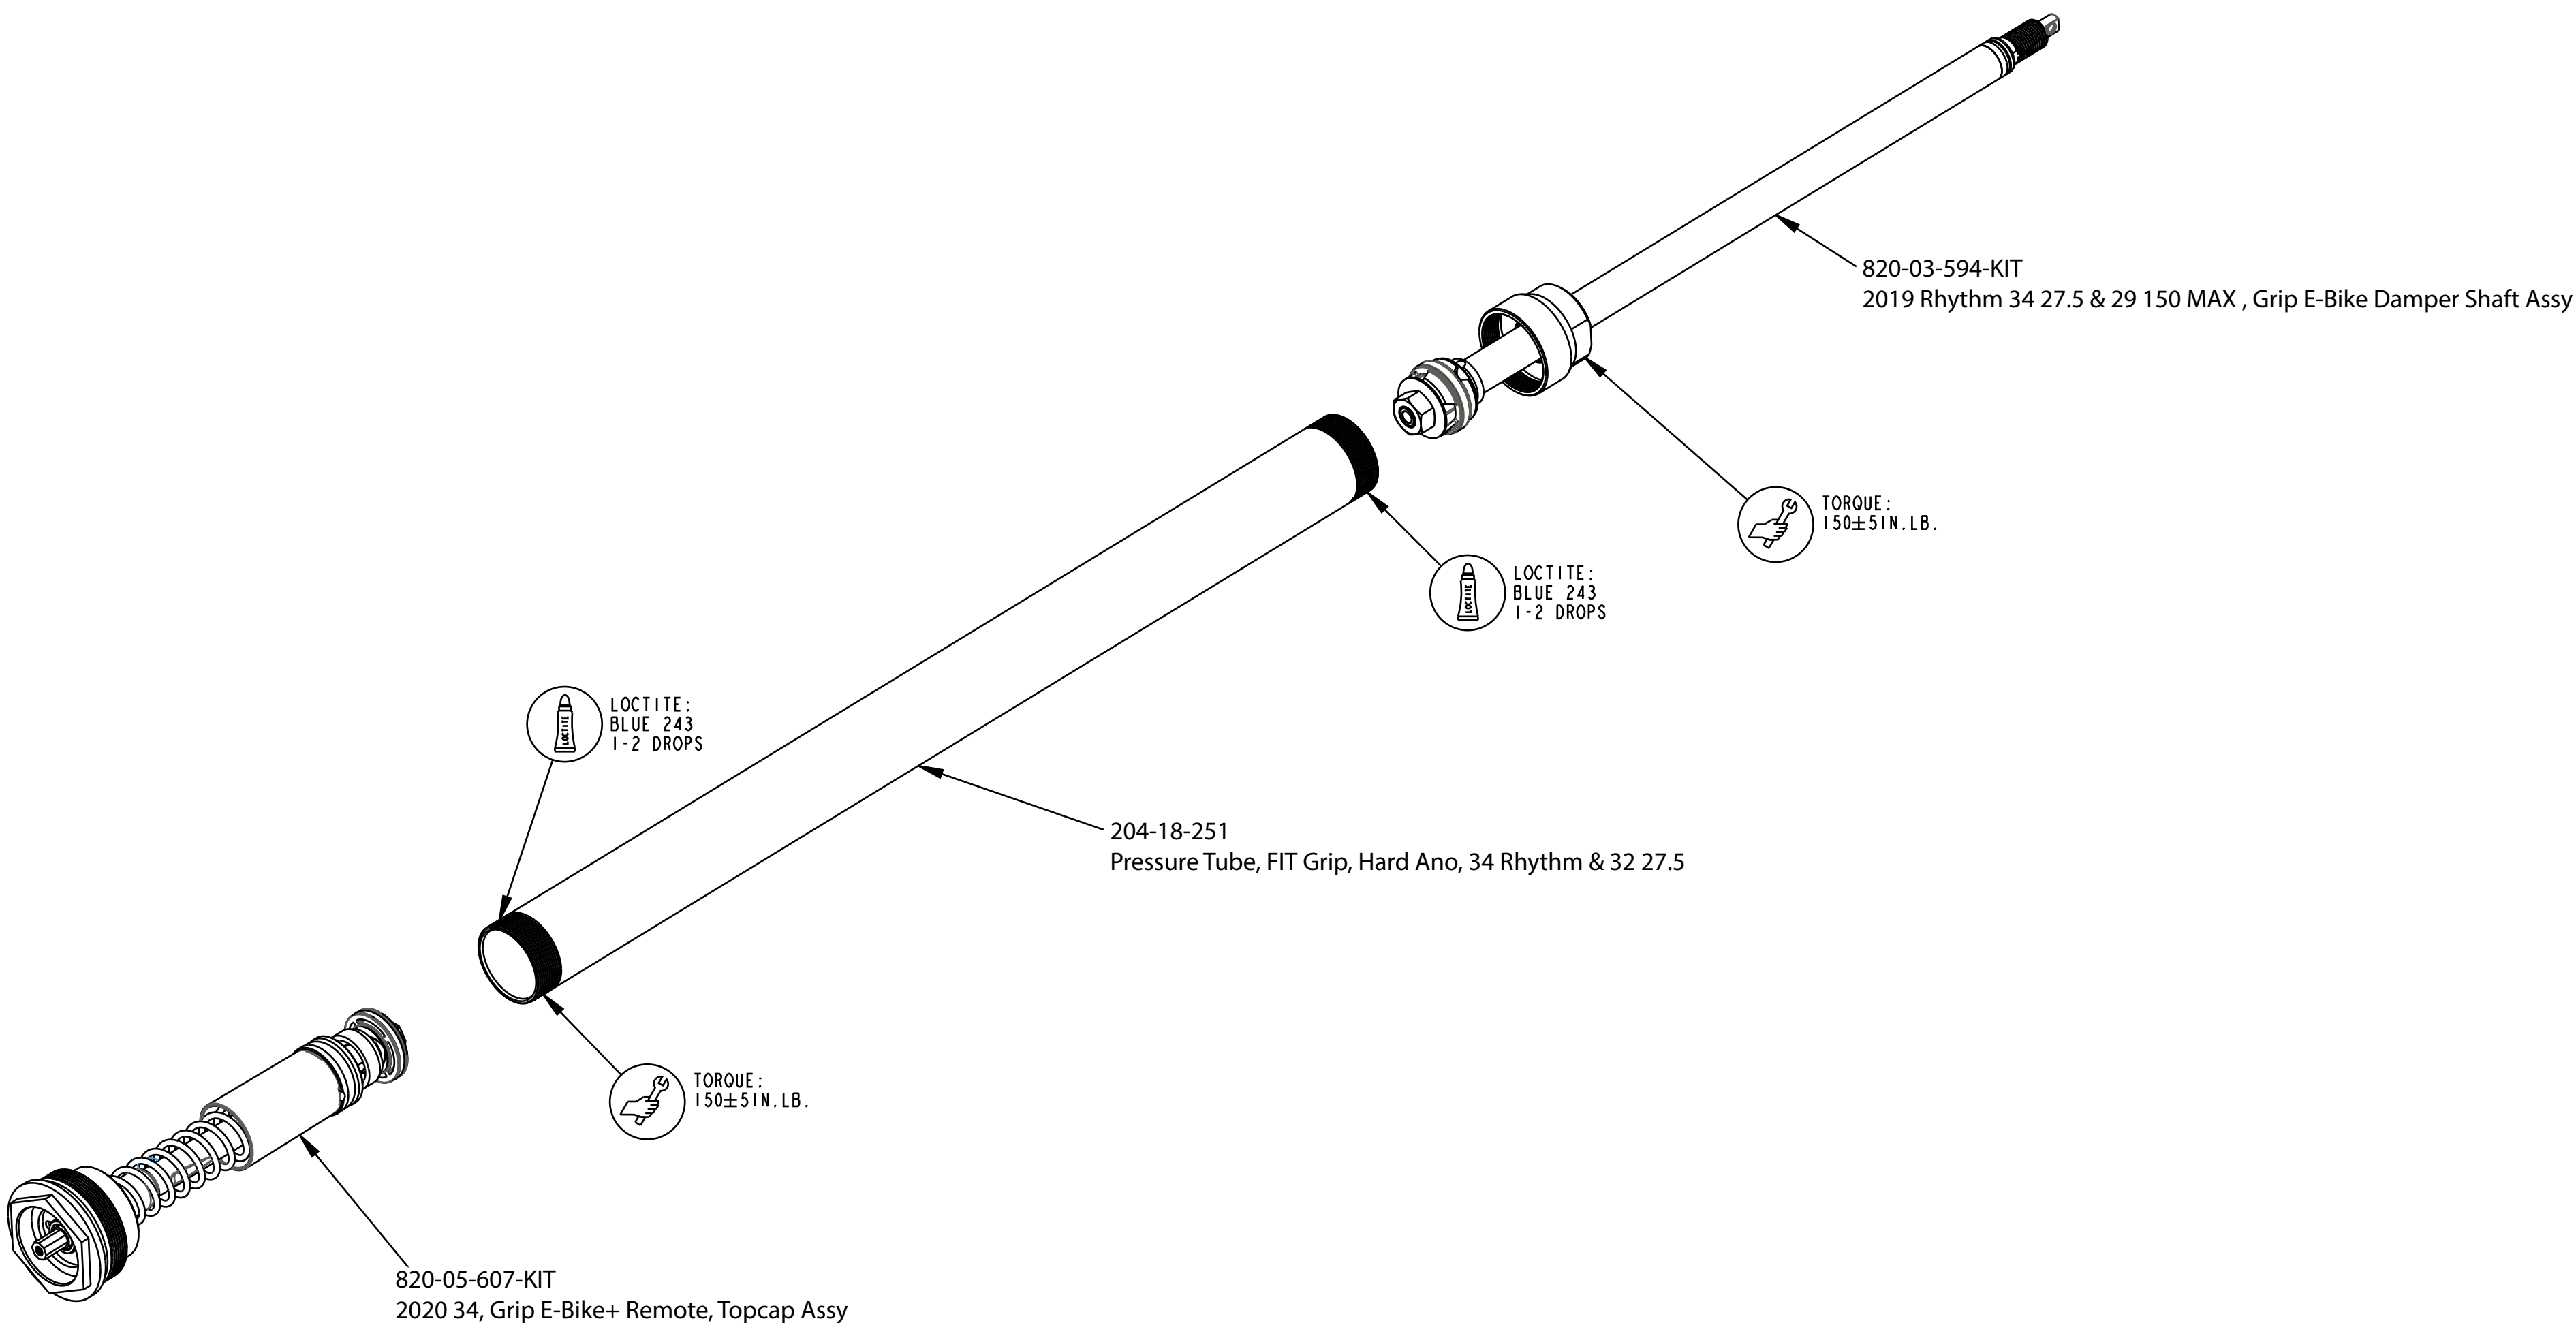

B

B

A

A

- PROPRIETARY -
THIS DOCUMENT CONTAINS CONFIDENTIAL, PROPRIETARY INFORMATION
THAT IS FOX PROPERTY. DO NOT DISCLOSE TO OR DUPLICATE
FOR OTHERS EXCEPT AS AUTHORIZED BY FOX.

		FOX Factory, Inc.	Ph 831-768-1100
		130 Hangar Way, Watsonville, CA 95076 USA	Fax 831-768-9312
TITLE	2020 34 Rhythm 150 MAX, Grip E-Bike+ Remote Cart Assy		
SIZE	DWG. NO.	C	
PLOT SCALE	0.75:1	SHEET 1 OF 1	