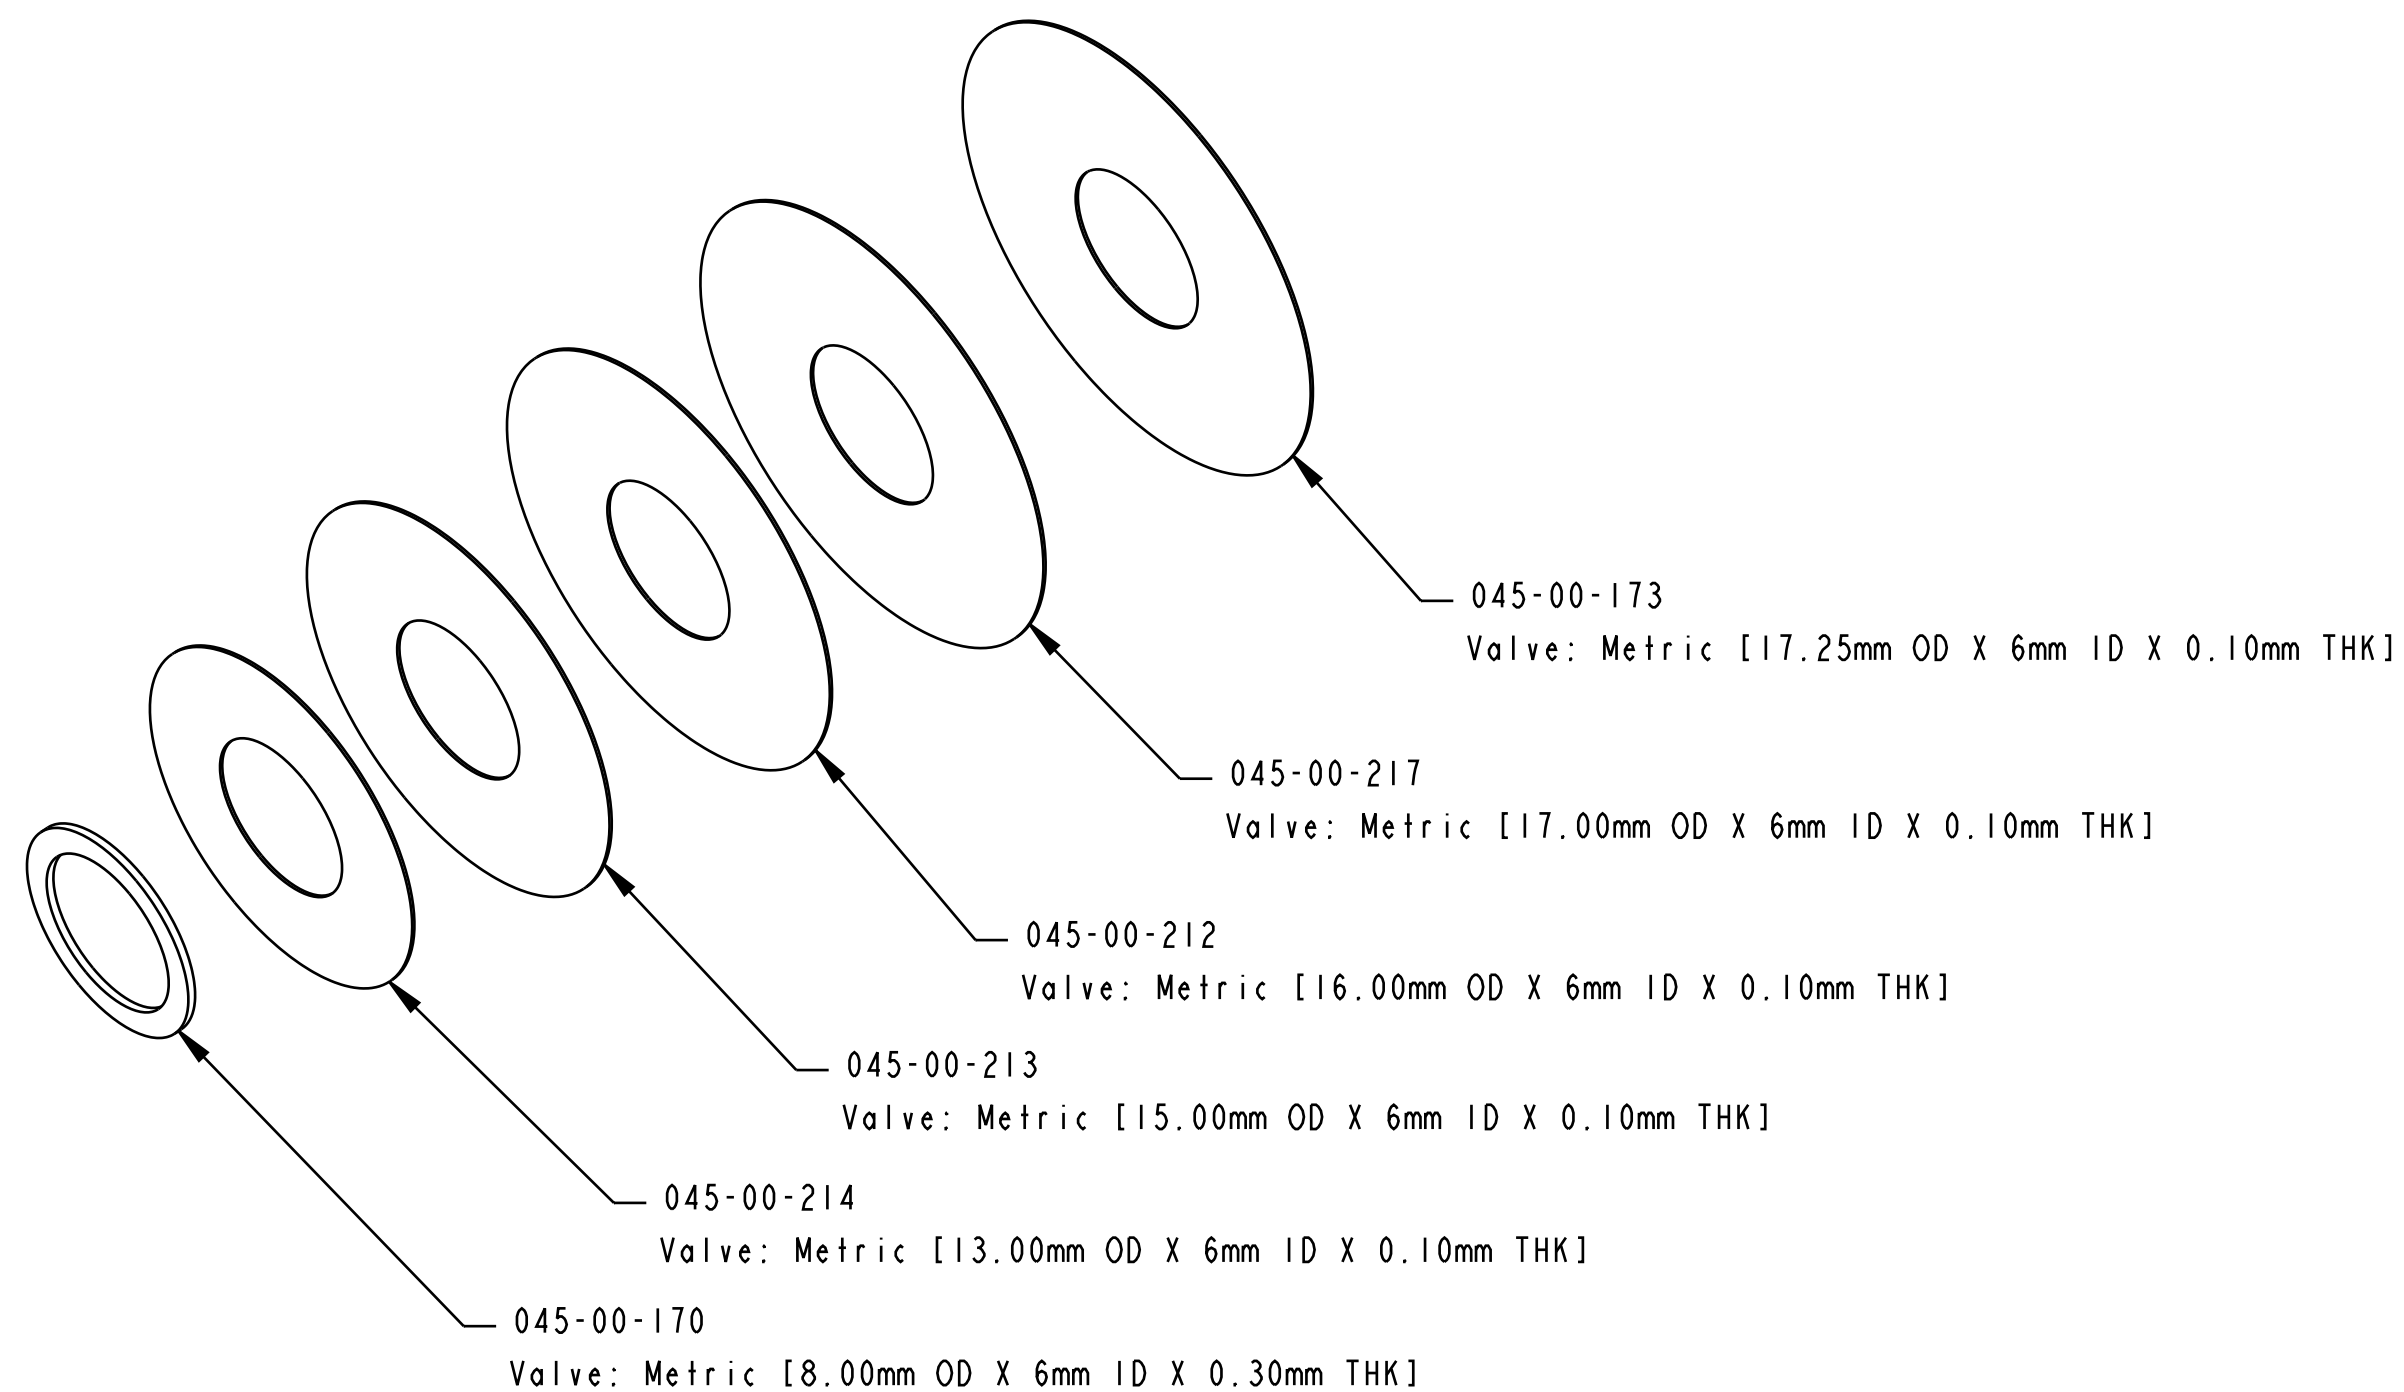

4

3

2

1

D

D

SCALE 6:1

C

C

B

B

A

A

PROPRIETARY
THIS DOCUMENT CONTAINS CONFIDENTIAL, PROPRIETARY INFORMATION
THAT IS FOX PROPERTY. DO NOT DISCLOSE TO OR DUPLICATE
FOR OTHERS EXCEPT AS AUTHORIZED BY FOX.

TITLE	 FOX Factory, Inc. 130 Hangar Way, Watsonville, CA 95076 USA Ph 831-768-1100 Fax 831-768-9312	
	2019 Grip E-Bike Rebound Valving	
SIZE	DWG. NO.	
C	820-03-590-KIT	
PLOT SCALE 4.00:1		SHEET 1 OF 1