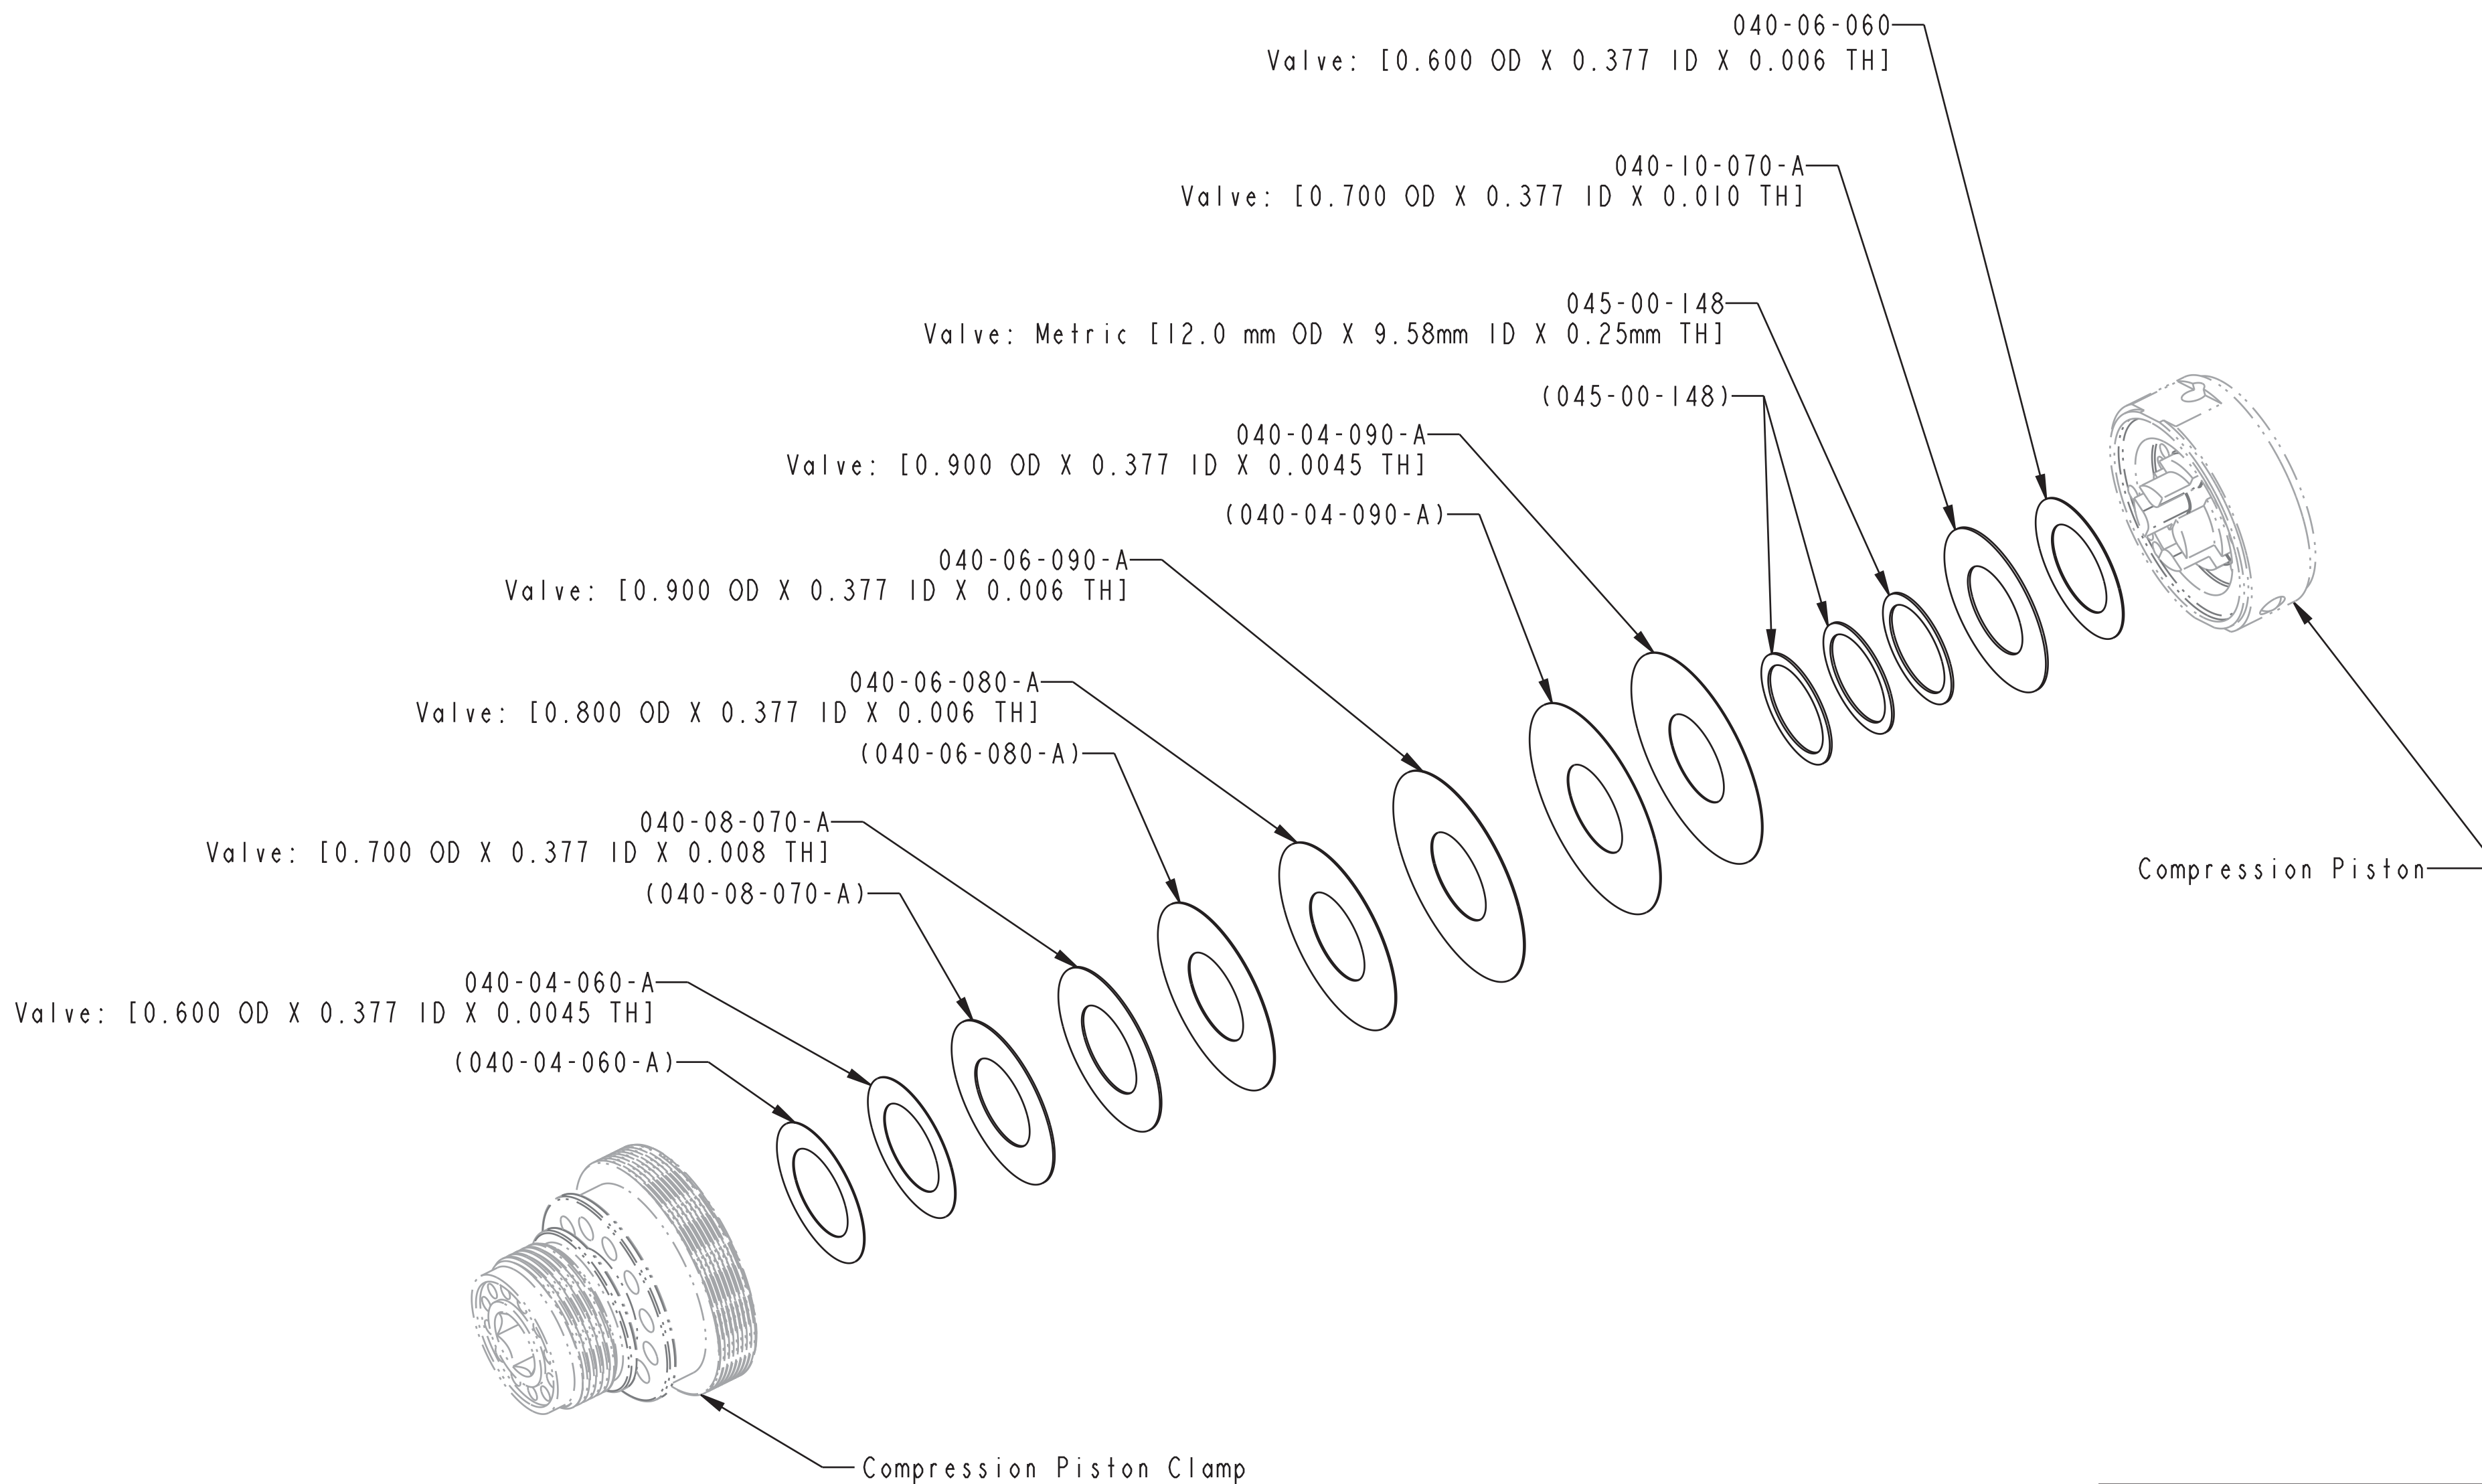

4

3

2

1

D

D

C

C

B

B

A

A

- PROPRIETARY -
 THIS DOCUMENT CONTAINS CONFIDENTIAL, PROPRIETARY INFORMATION
 THAT IS FOX PROPERTY. DO NOT DISCLOSE TO OR DUPLICATE
 FOR OTHERS EXCEPT AS AUTHORIZED BY FOX.

FOX		FOX Factory, Inc.	Ph 831-768-1100
		130 Hangar Way, Watsonville, CA 95076 USA	Fax 831-768-9312
TITLE 2020 FIT4 Compression Valving Assy, CL tune, 8mm Shaft			
SIZE	DWG. NO.	820-03-624-KIT	
PLOT SCALE	2:1	SHEET 1 OF 1	