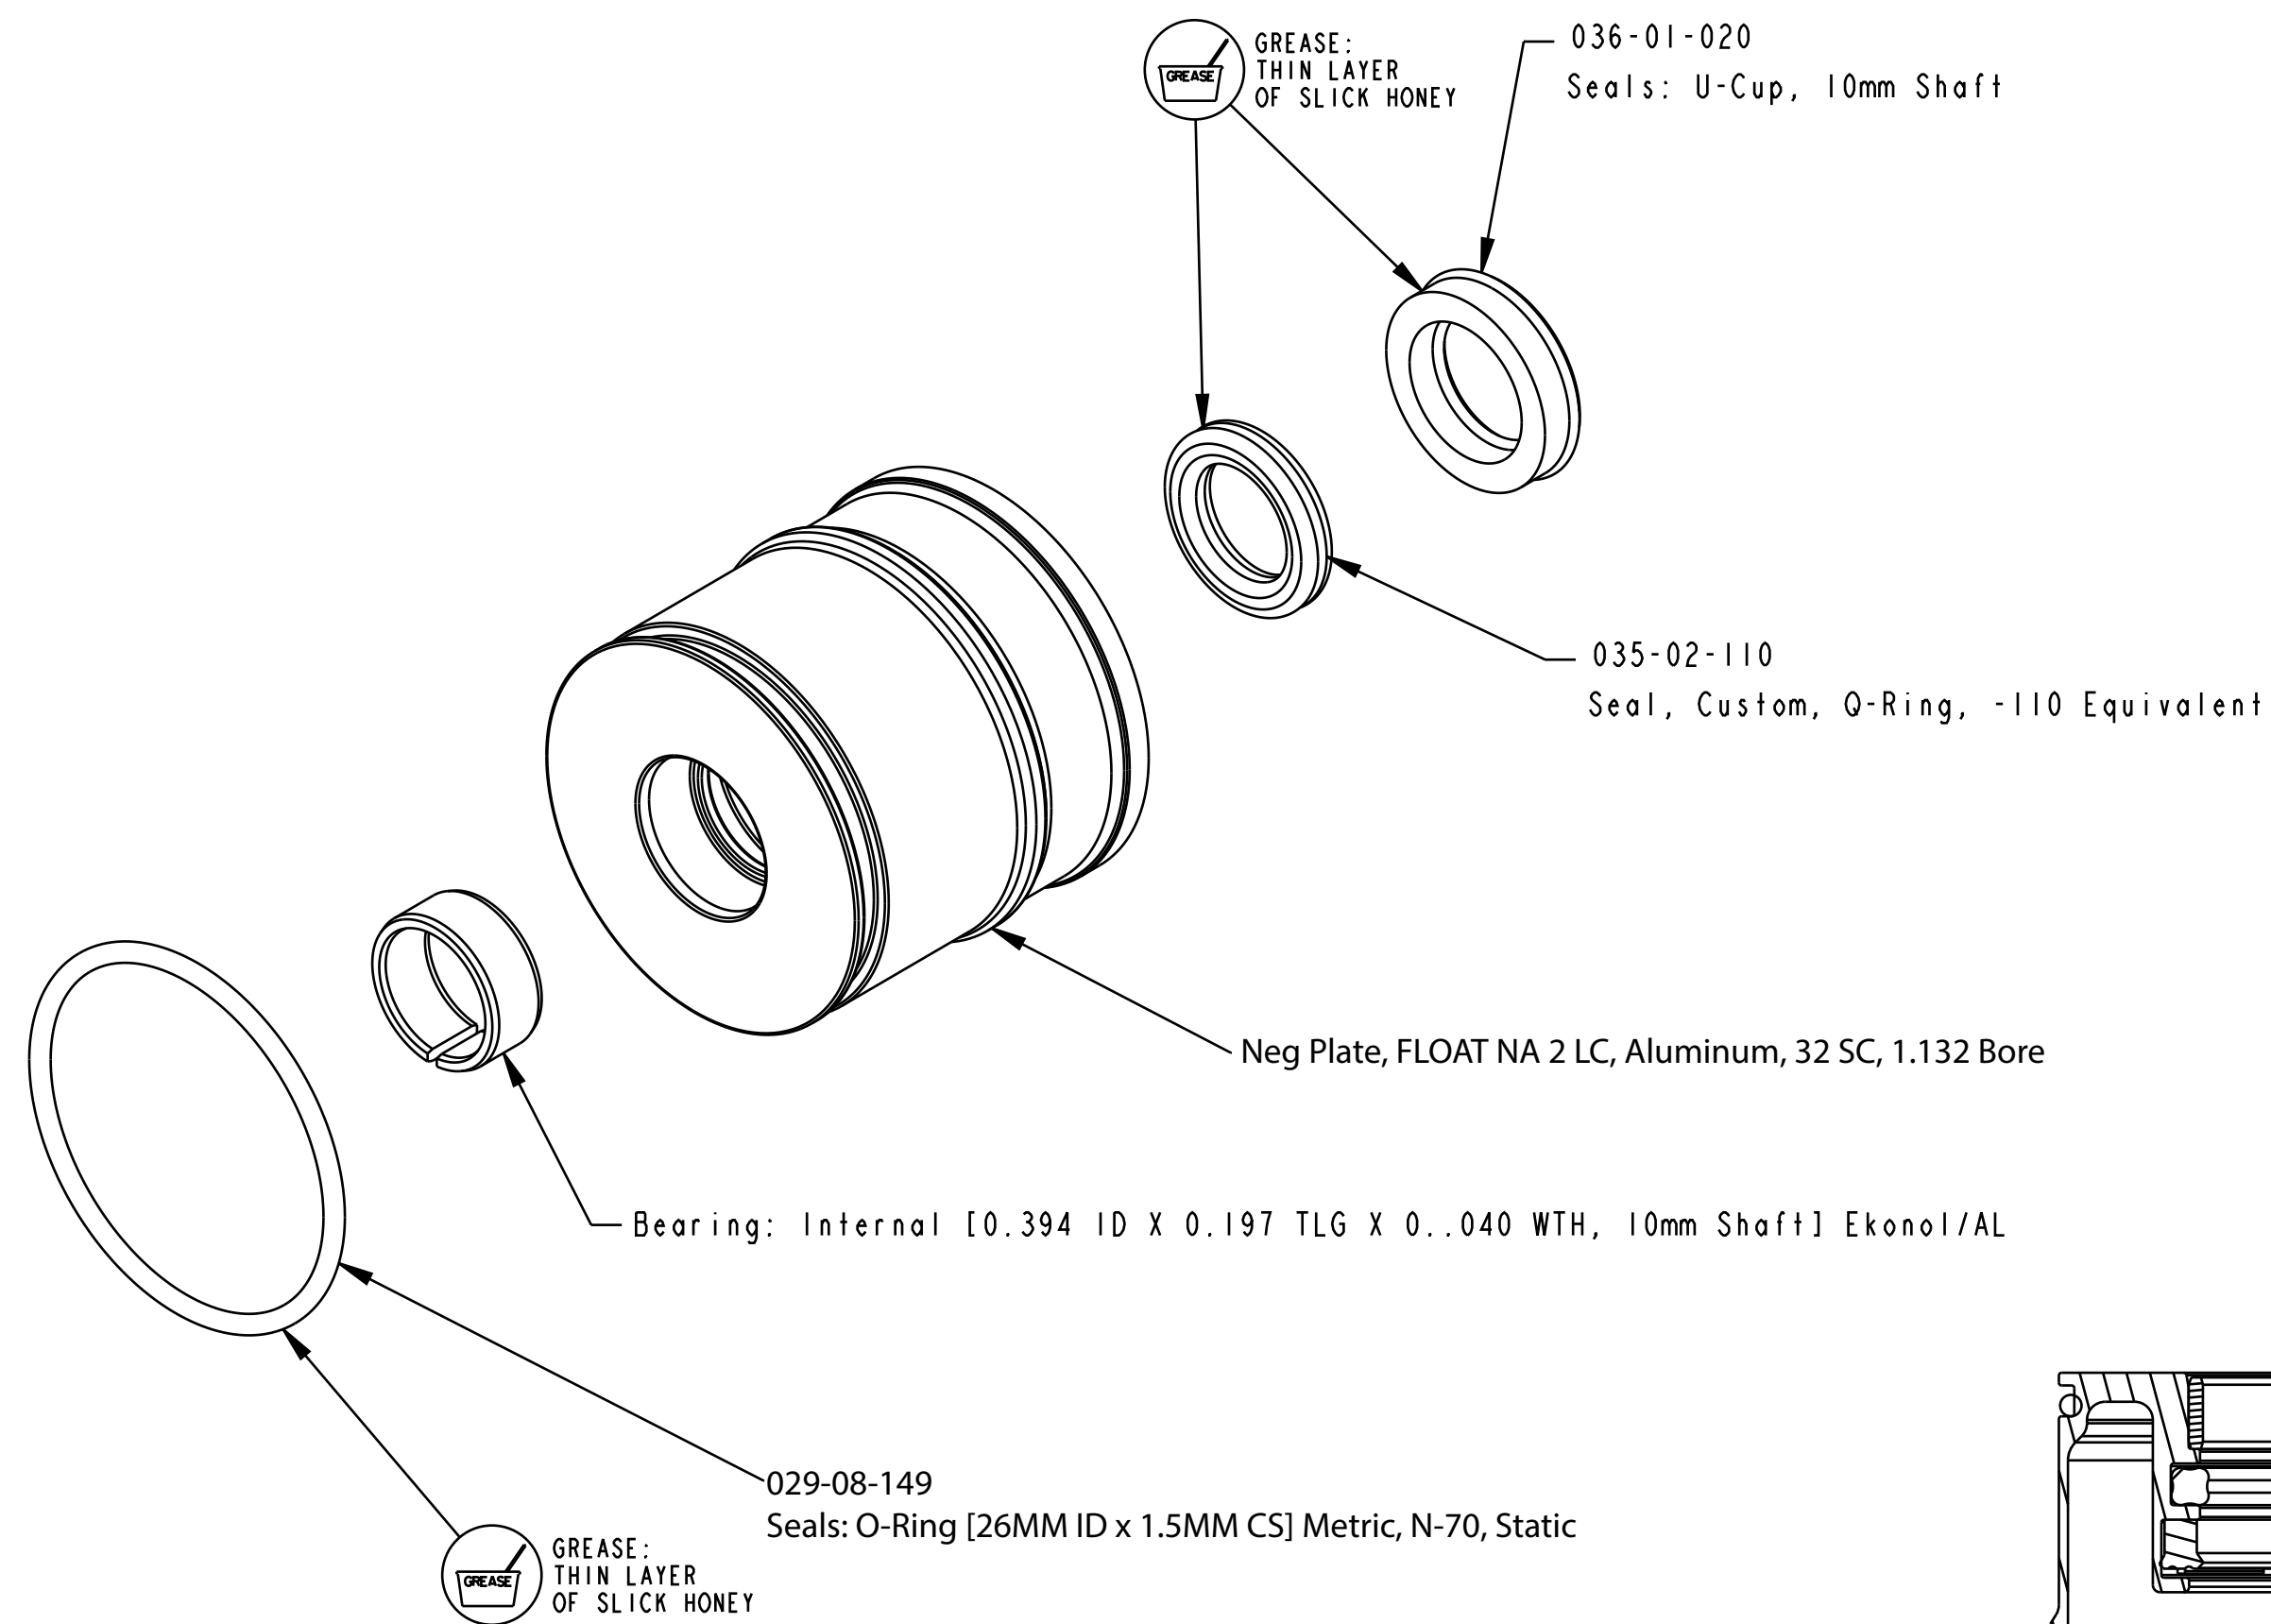

B

B

A

A

SECTION A-A

- PROPRIETARY -
 THIS DOCUMENT CONTAINS CONFIDENTIAL, PROPRIETARY INFORMATION
 THAT IS FOX PROPERTY. DO NOT DISCLOSE TO OR DUPLICATE
 FOR OTHERS EXCEPT AS AUTHORIZED BY FOX.

FOX		FOX Factory, Inc.	Ph 831-768-1100
		130 Hangar Way, Watsonville, CA 95076 USA	Fax 831-768-9312
TITLE			
Neg Plate Subassembly, 2019 FLOAT			
LC NA 2, 32 SC, 1.132 Bore, Aluminum			
SIZE	DWG. NO.	820-02-531-KIT	
C			
PLOT SCALE 2.00:1		SHEET 1 OF 1	