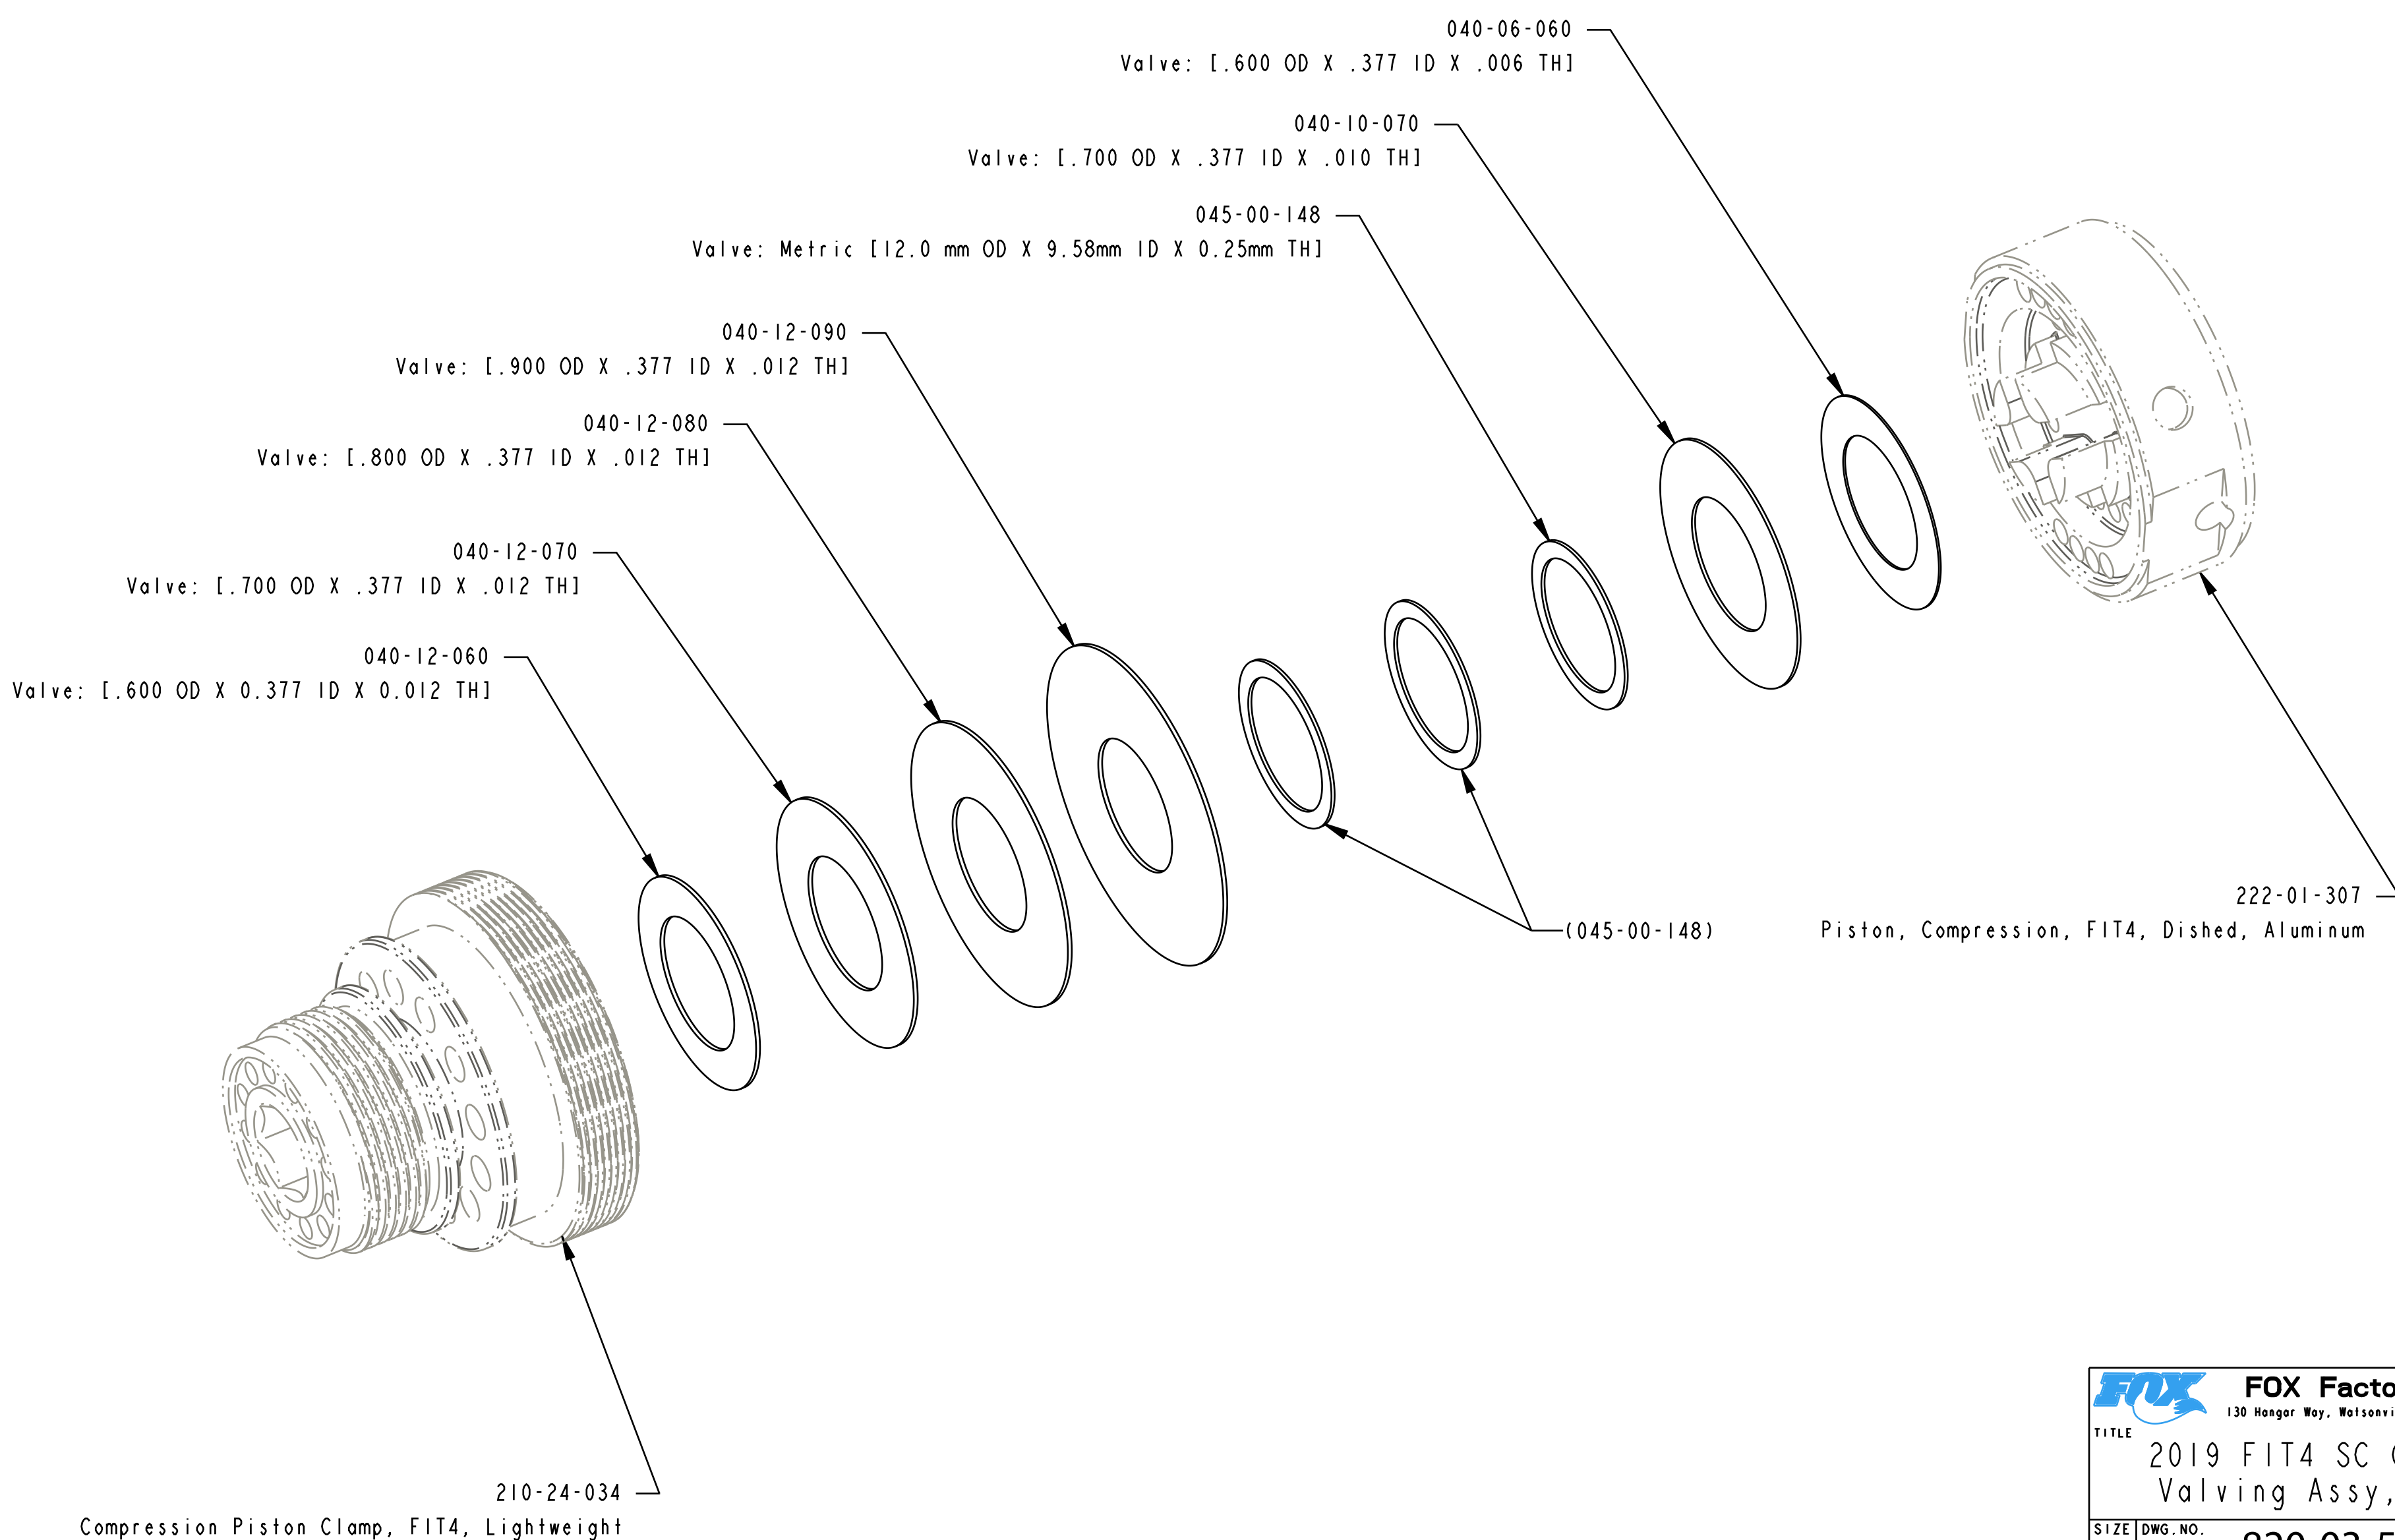

4

3

2

1

D

D

C

C

B

B

A

A

- PROPRIETARY -
THIS DOCUMENT CONTAINS CONFIDENTIAL, PROPRIETARY INFORMATION
THAT IS FOX PROPERTY. DO NOT DISCLOSE TO OR DUPLICATE
FOR OTHERS EXCEPT AS AUTHORIZED BY FOX.

		FOX Factory, Inc.	Ph 831-768-1100 Fax 831-768-9312
130 Hangar Way, Watsonville, CA 95076 USA			
TITLE	2019 FIT4 SC Compression Valving Assy, 8mm Shaft		
SIZE	DWG. NO.	820-03-575-KIT	
C	PLOT SCALE	3.00:1	SHEET 1 OF 1

4

3

2

1