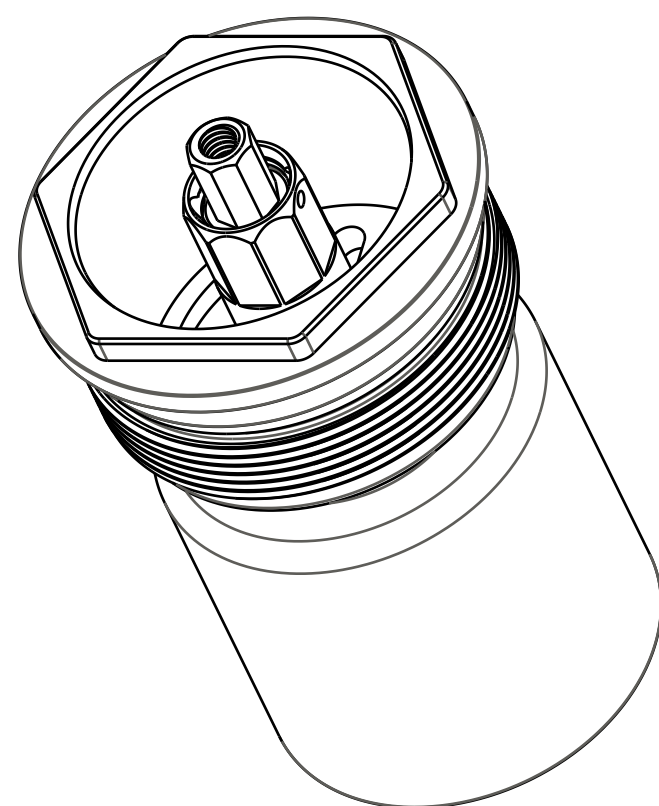

4

3

2

1

820-03-258-KIT
2017 FIT4 Lightweight Top Cap Parts

Body, Topcap, 32, FIT4 SC, Black Ano

029-03-022-A
Seals: O-Ring [(-022) .070 C.S. X 0.989 ID] Standard, N-70, Static

820-03-575-KIT
2019 FIT4 SC Compression Valving Assy, 8mm Shaft