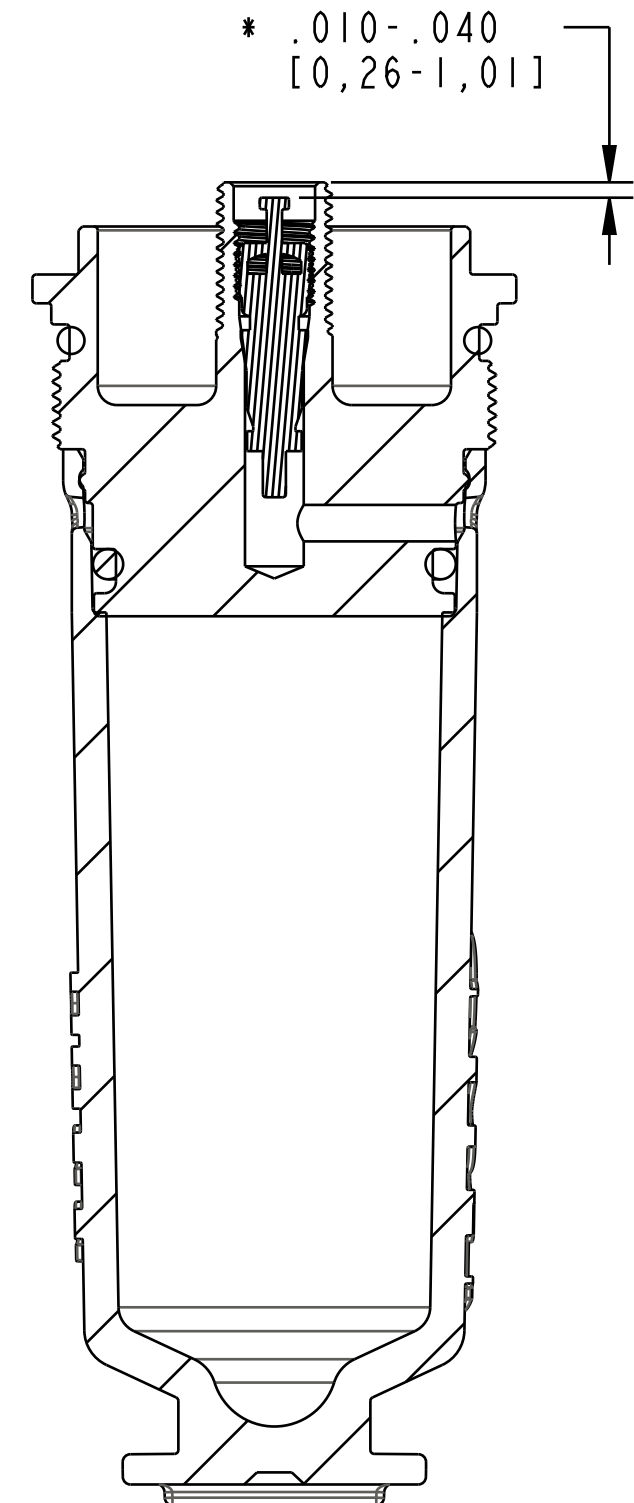

4

3

2

1

D

D

C

C

B

B

A

A

HOLLOW VOLUME SPACERS:
234-04-910: Volume Spacer, Hollow, FLOAT NA 2, 32, 33cc (only found on 820-05-431-KIT)
234-04-912: Volume Spacer, Hollow, FLOAT NA 2, 32, 22cc (only found on 820-05-430-KIT)

GREASE:
THIN LAYER
OF SLICK HONEY

- PROPRIETARY -
THIS DOCUMENT CONTAINS CONFIDENTIAL, PROPRIETARY INFORMATION
THAT IS FOX PROPERTY. DO NOT DISCLOSE TO OR DUPLICATE
FOR OTHERS EXCEPT AS AUTHORIZED BY FOX.

FOX **FOX Factory, Inc.** Ph 831-768-1100
130 Hangar Way, Watsonville, CA 95076 USA Fax 831-768-9312

TITLE **2020 32 FLOAT NA2
Topcap Assemblies**

SIZE DWG. NO. **C**
PLOT SCALE 2.00:1 SHEET 1 OF 1

4

3

2

1

ProE ASSEM