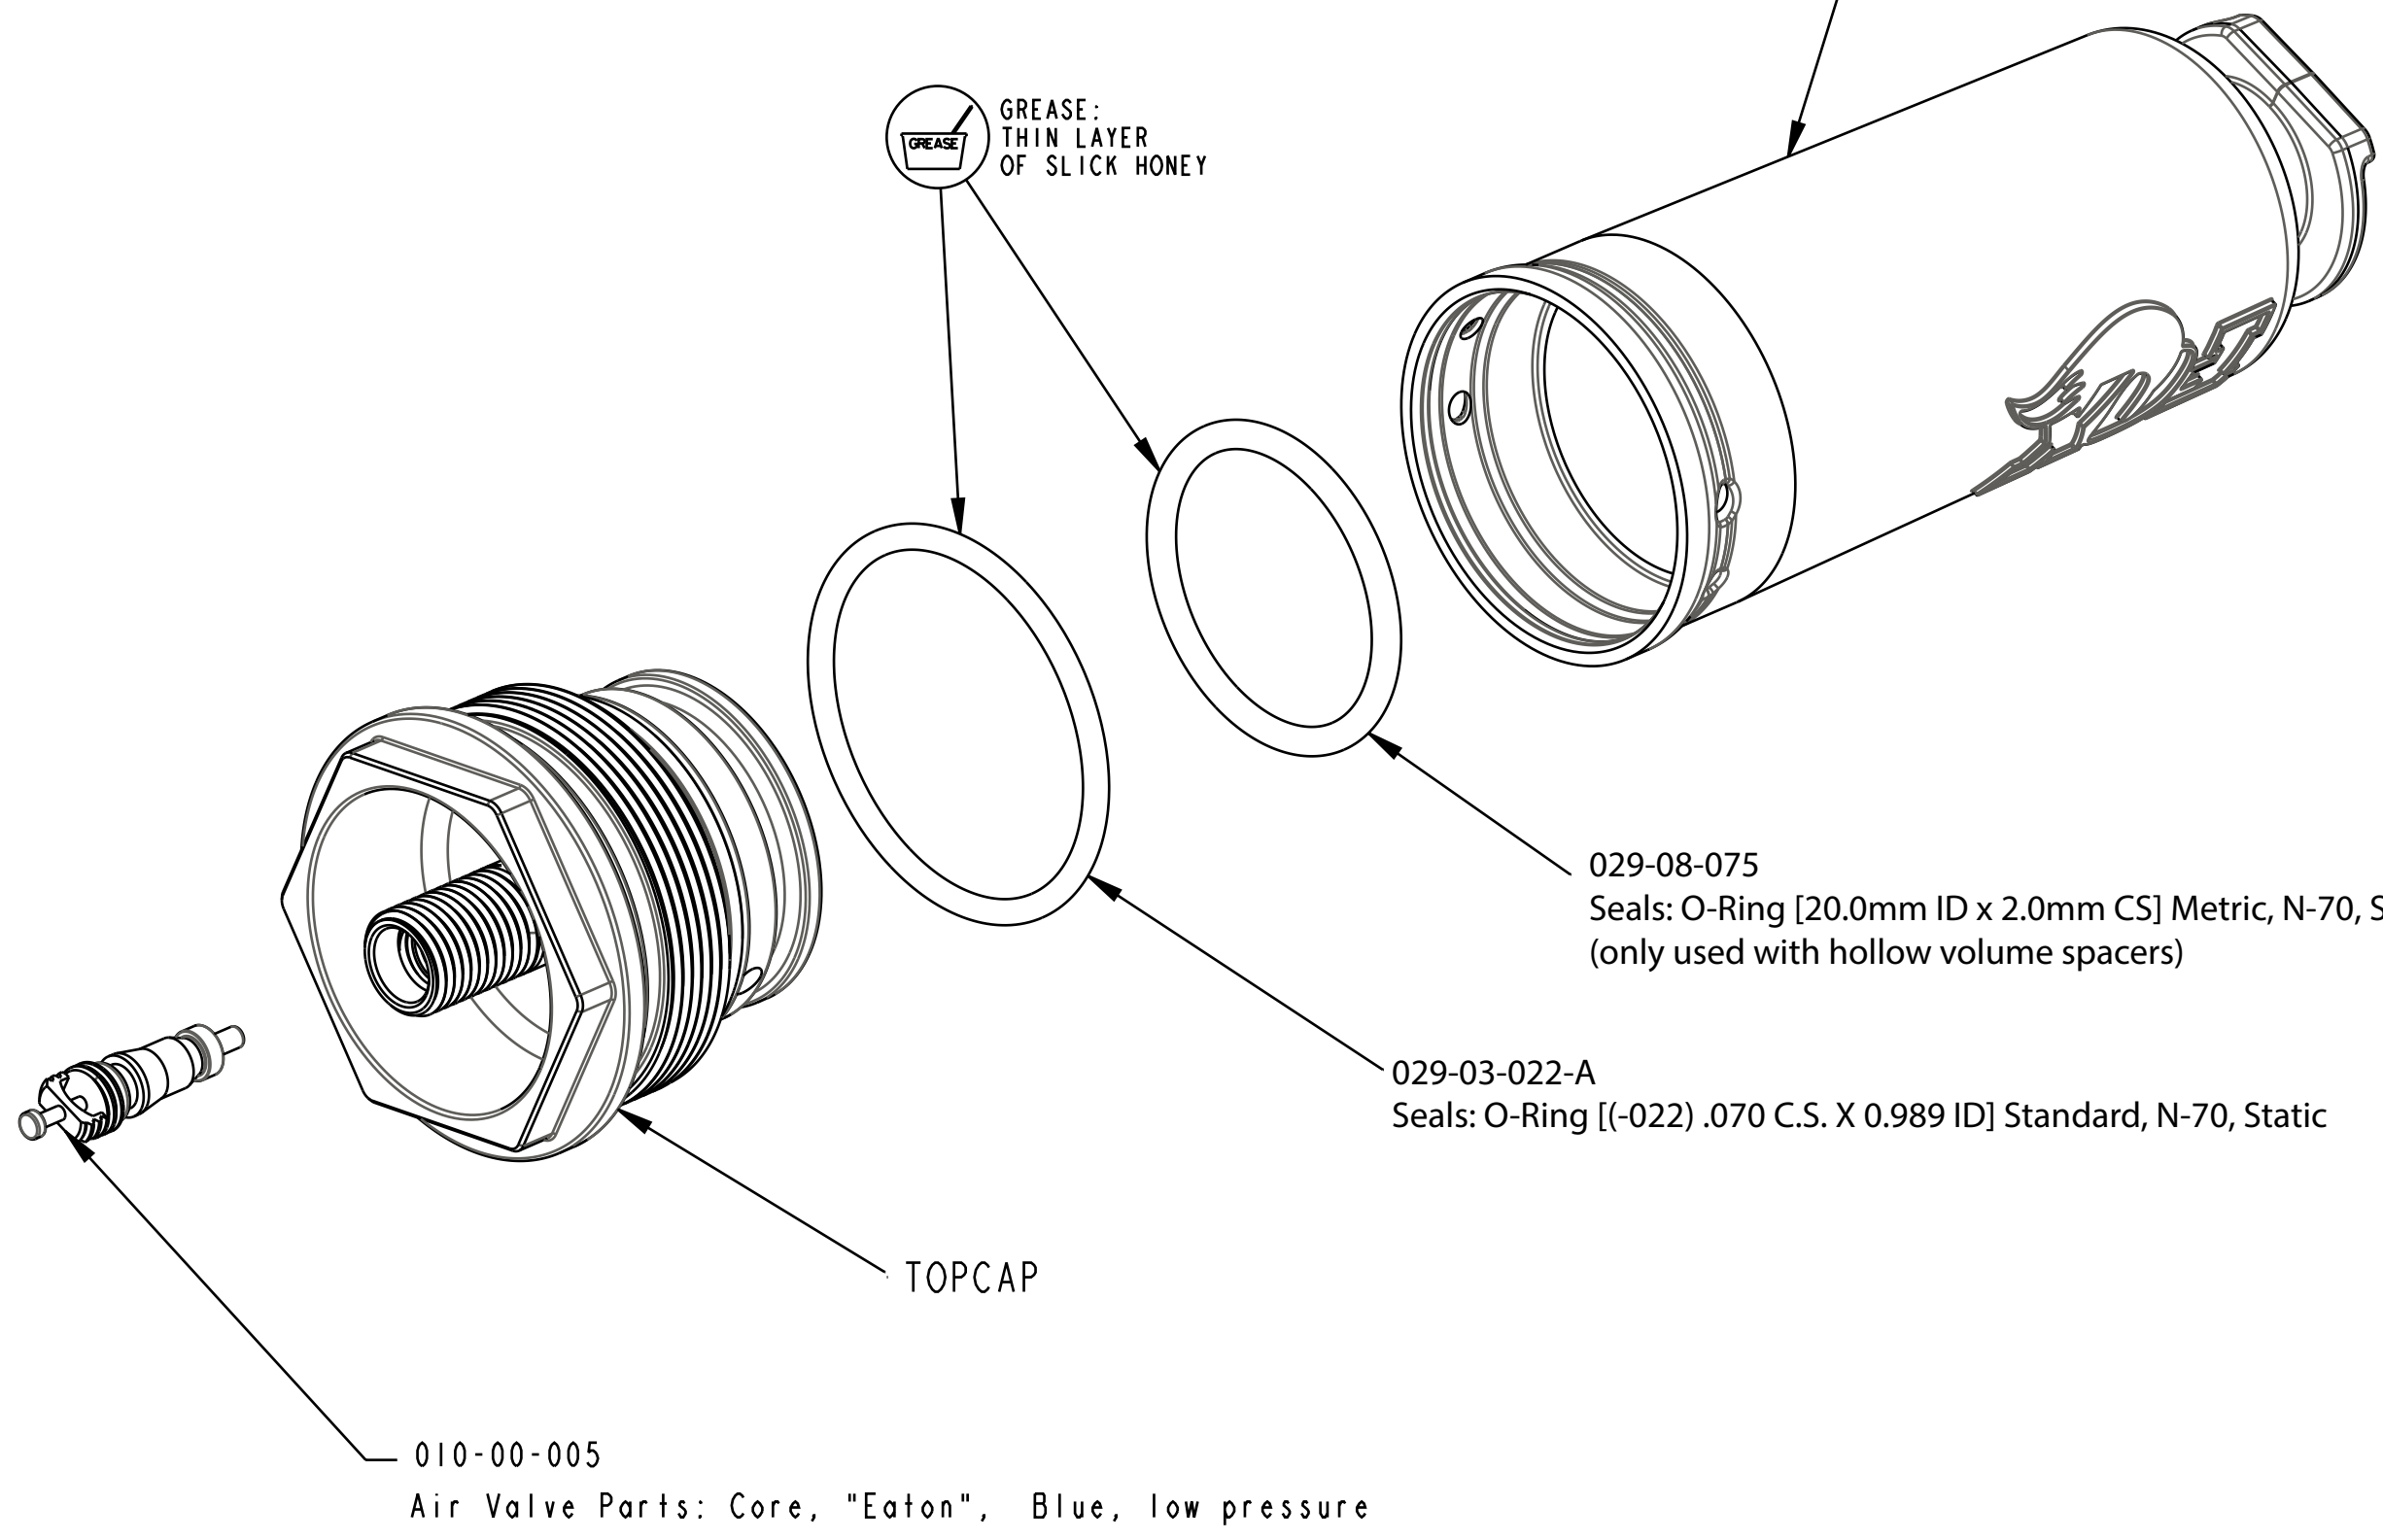

4

3

2

1

D

D

C

C

B

B

A

A

HOLLOW VOLUME SPACERS:
234-04-910: Volume Spacer, Hollow, FLOAT NA 2, 32, 33cc (only found on 820-05-431-KIT)
234-04-912: Volume Spacer, Hollow, FLOAT NA 2, 32, 22cc (only found on 820-05-430-KIT)

GREASE:
THIN LAYER
OF SLICK HONEY

- PROPRIETARY -
THIS DOCUMENT CONTAINS CONFIDENTIAL, PROPRIETARY INFORMATION
THAT IS FOX PROPERTY. DO NOT DISCLOSE TO OR DUPLICATE
FOR OTHERS EXCEPT AS AUTHORIZED BY FOX.

FOX **FOX Factory, Inc.** Ph 831-768-1100
130 Hangar Way, Watsonville, CA 95076 USA Fax 831-768-9312

TITLE **2020 32 FLOAT NA2
Topcap Assemblies**

SIZE DWG. NO. **C**
PLOT SCALE 2.00:1 SHEET 1 OF 1

4

3

2

1

ProE ASSEM