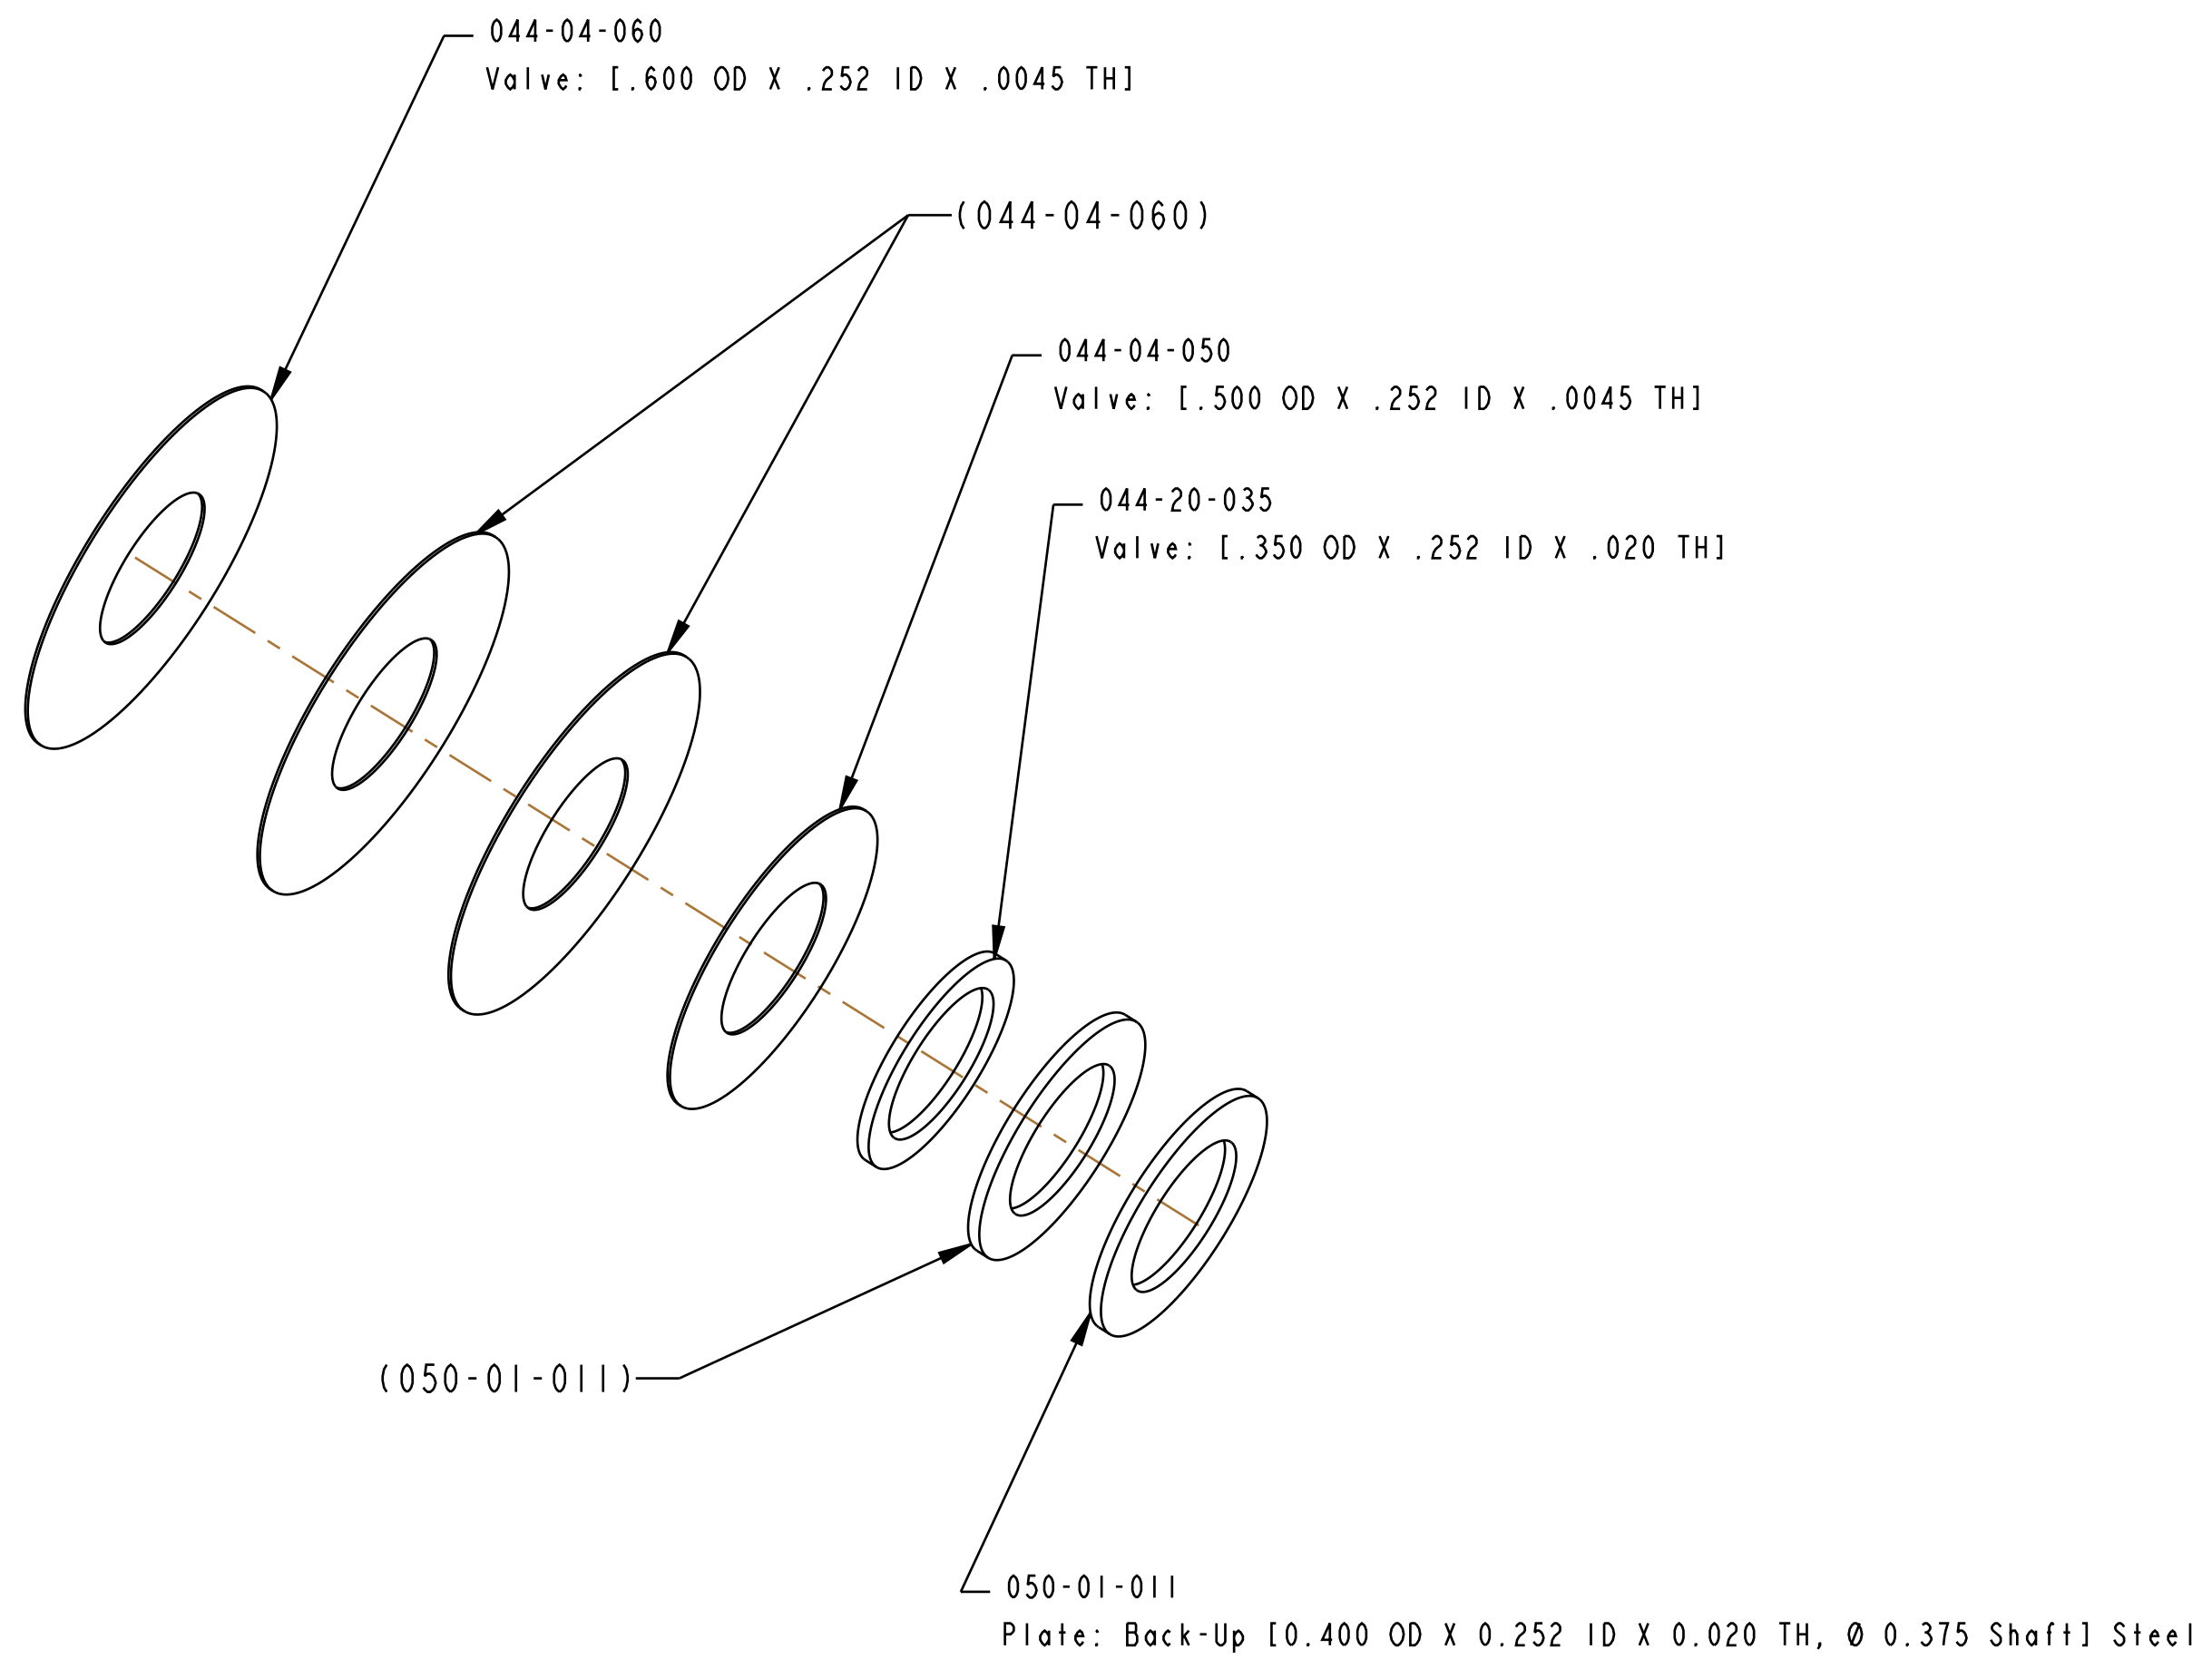

4

3

2

1

- PROPRIETARY -
THIS DOCUMENT CONTAINS CONFIDENTIAL, PROPRIETARY INFORMATION
THAT IS FOX PROPERTY. DO NOT DISCLOSE TO OR DUPLICATE
FOR OTHERS EXCEPT AS AUTHORIZED BY FOX.

		FOX Factory, Inc.	Ph 831-768-1100
		130 Hangar Way, Watsonville, CA 95076 USA	Fax 831-768-9312
Valve Stack Assy: 2018 FLOAT DPX2, RLA019			
SIZE	DWG. NO.	805-05-410-KIT	
C	PLOT SCALE	1:1	SHEET 1 OF 1