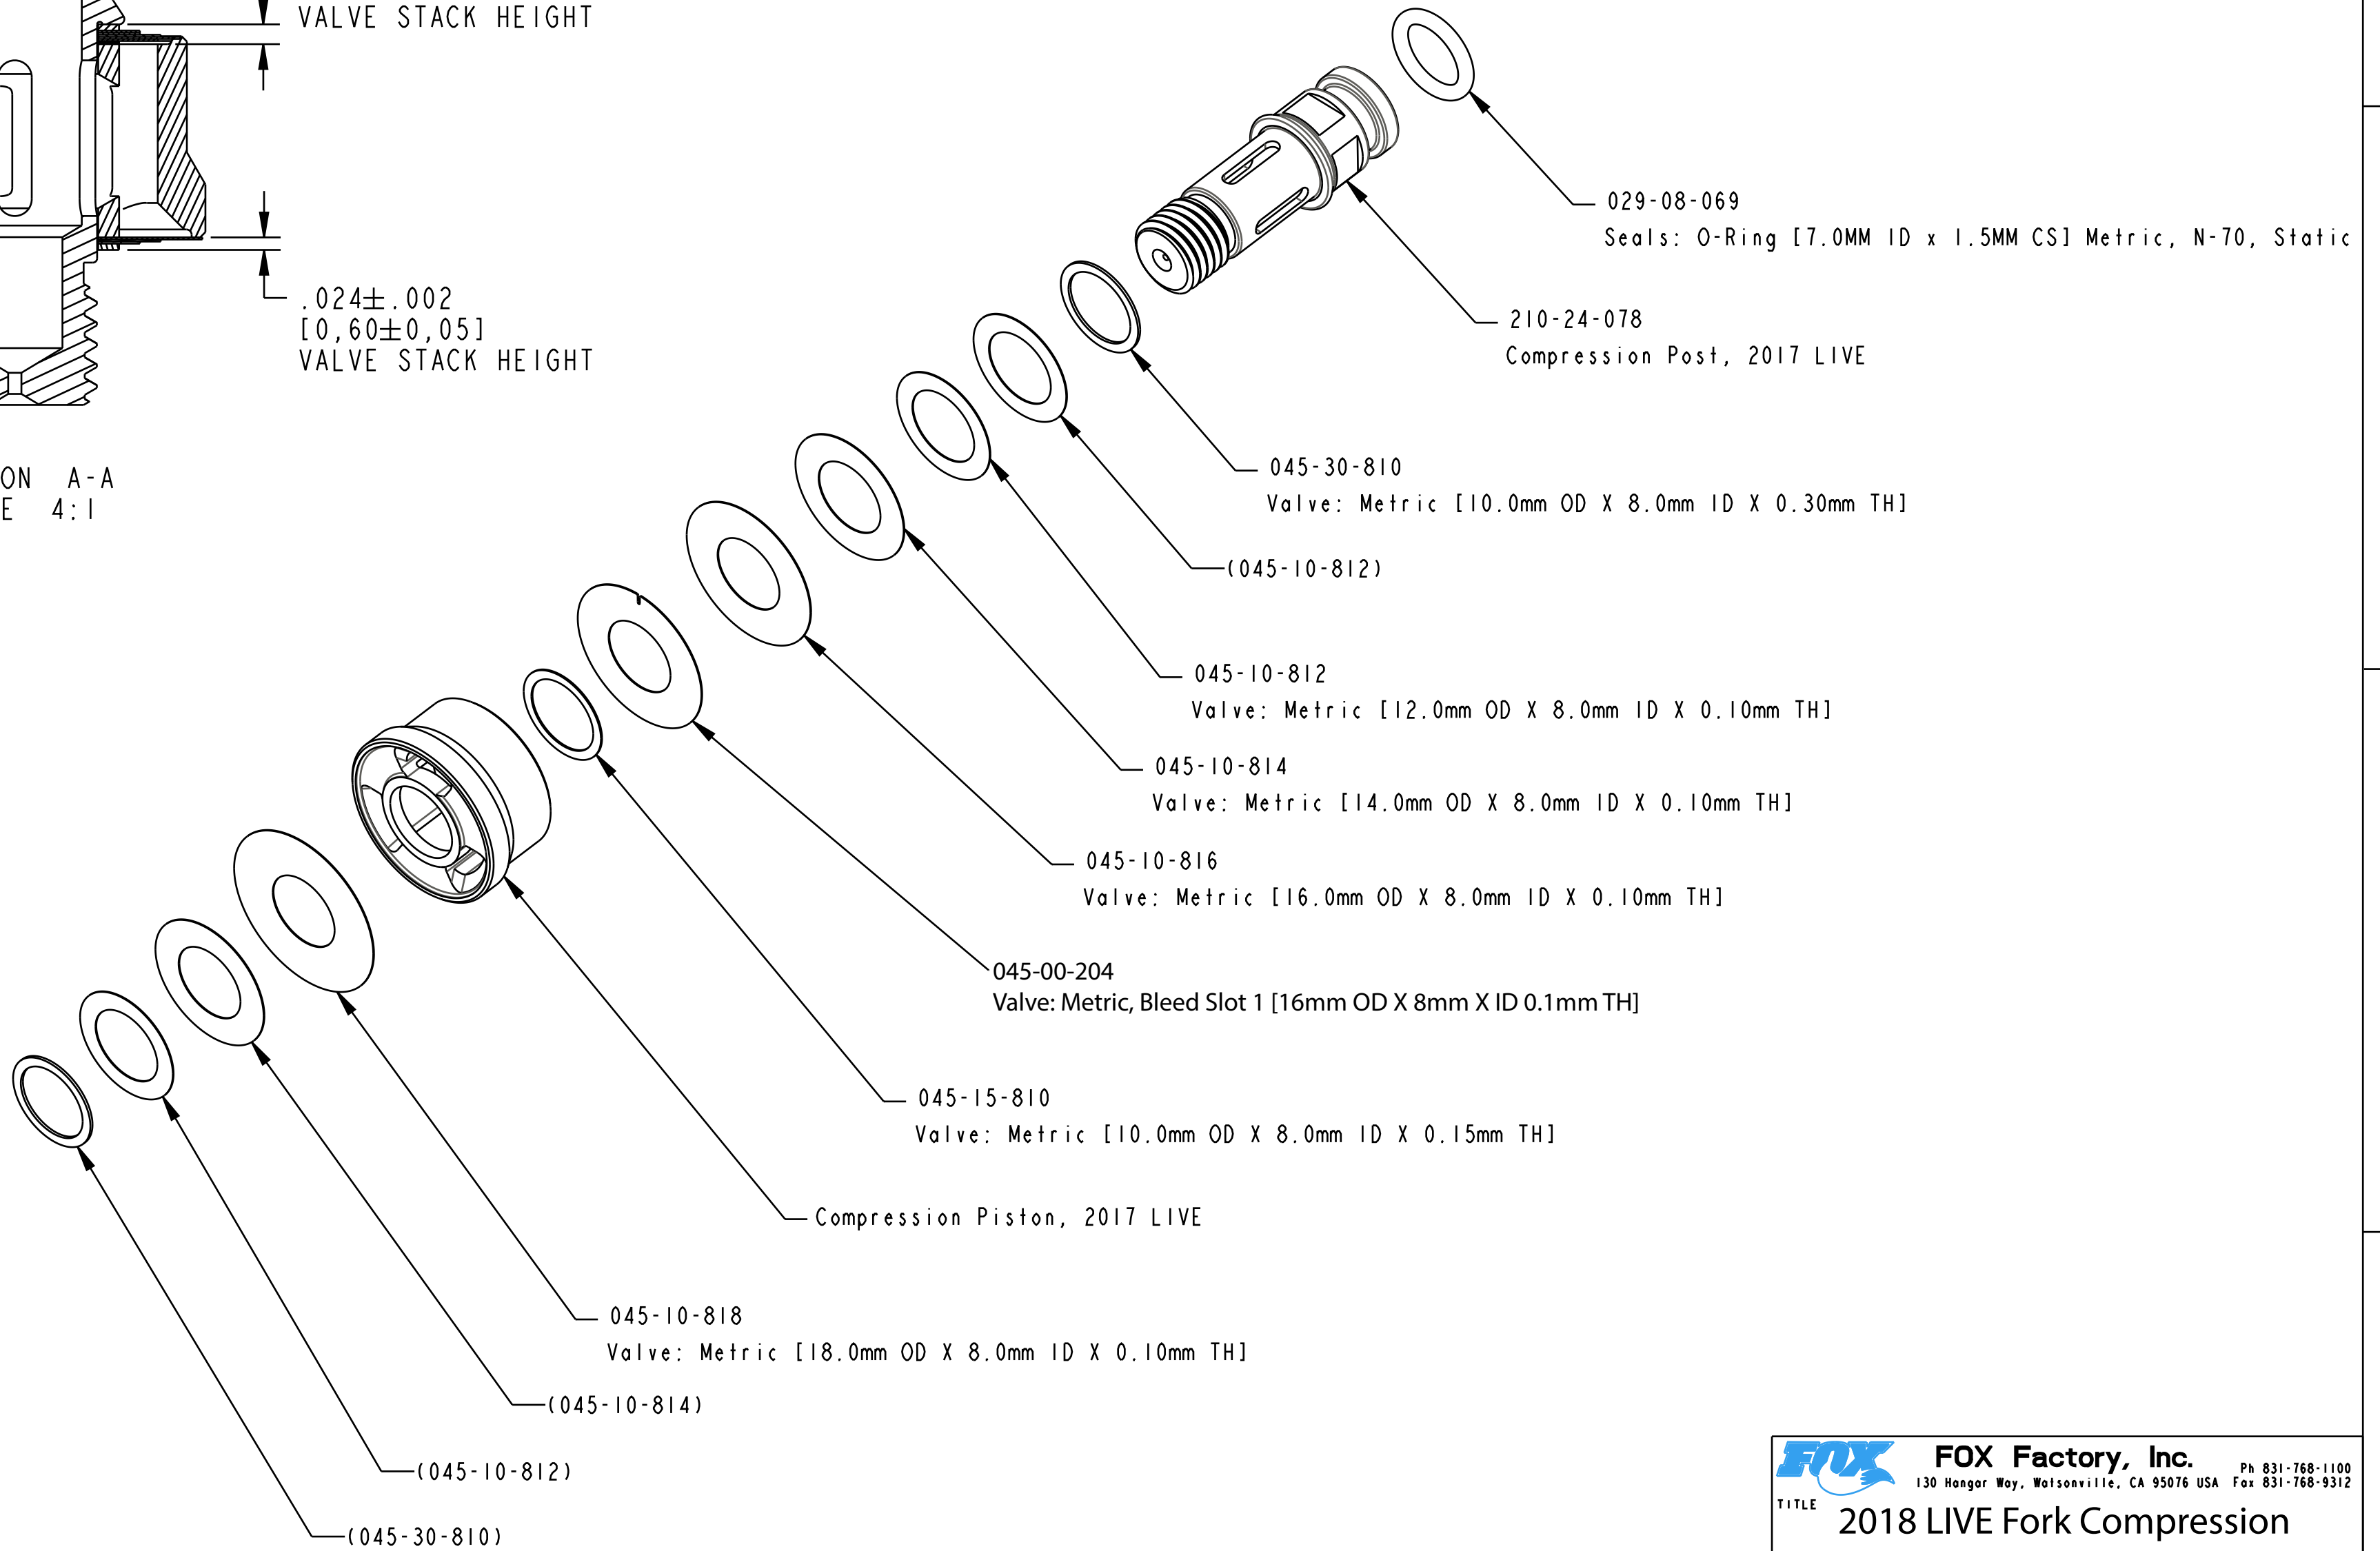

$.037 \pm .002$
[0,95 ± 0,05]
VALVE STACK HEIGHT

$.024 \pm .002$
[0,60 ± 0,05]
VALVE STACK HEIGHT

SECTION A-A
SCALE 4:1

- PROPRIETARY -
THIS DOCUMENT CONTAINS CONFIDENTIAL, PROPRIETARY INFORMATION
THAT IS FOX PROPERTY. DO NOT DISCLOSE TO OR DUPLICATE
FOR OTHERS EXCEPT AS AUTHORIZED BY FOX.

FOX Factory, Inc. <small>130 Hangar Way, Watsonville, CA 95076 USA</small>		<small>Ph 831-768-1100 Fax 831-768-9312</small>
TITLE 2018 LIVE Fork Compression Valving, CL, BM, 1 Bleed		
SIZE C	DWG. NO. 820-03-553-KIT	SHEET 1 OF 1
PLOT SCALE 2:1	PROJ ASSEM	