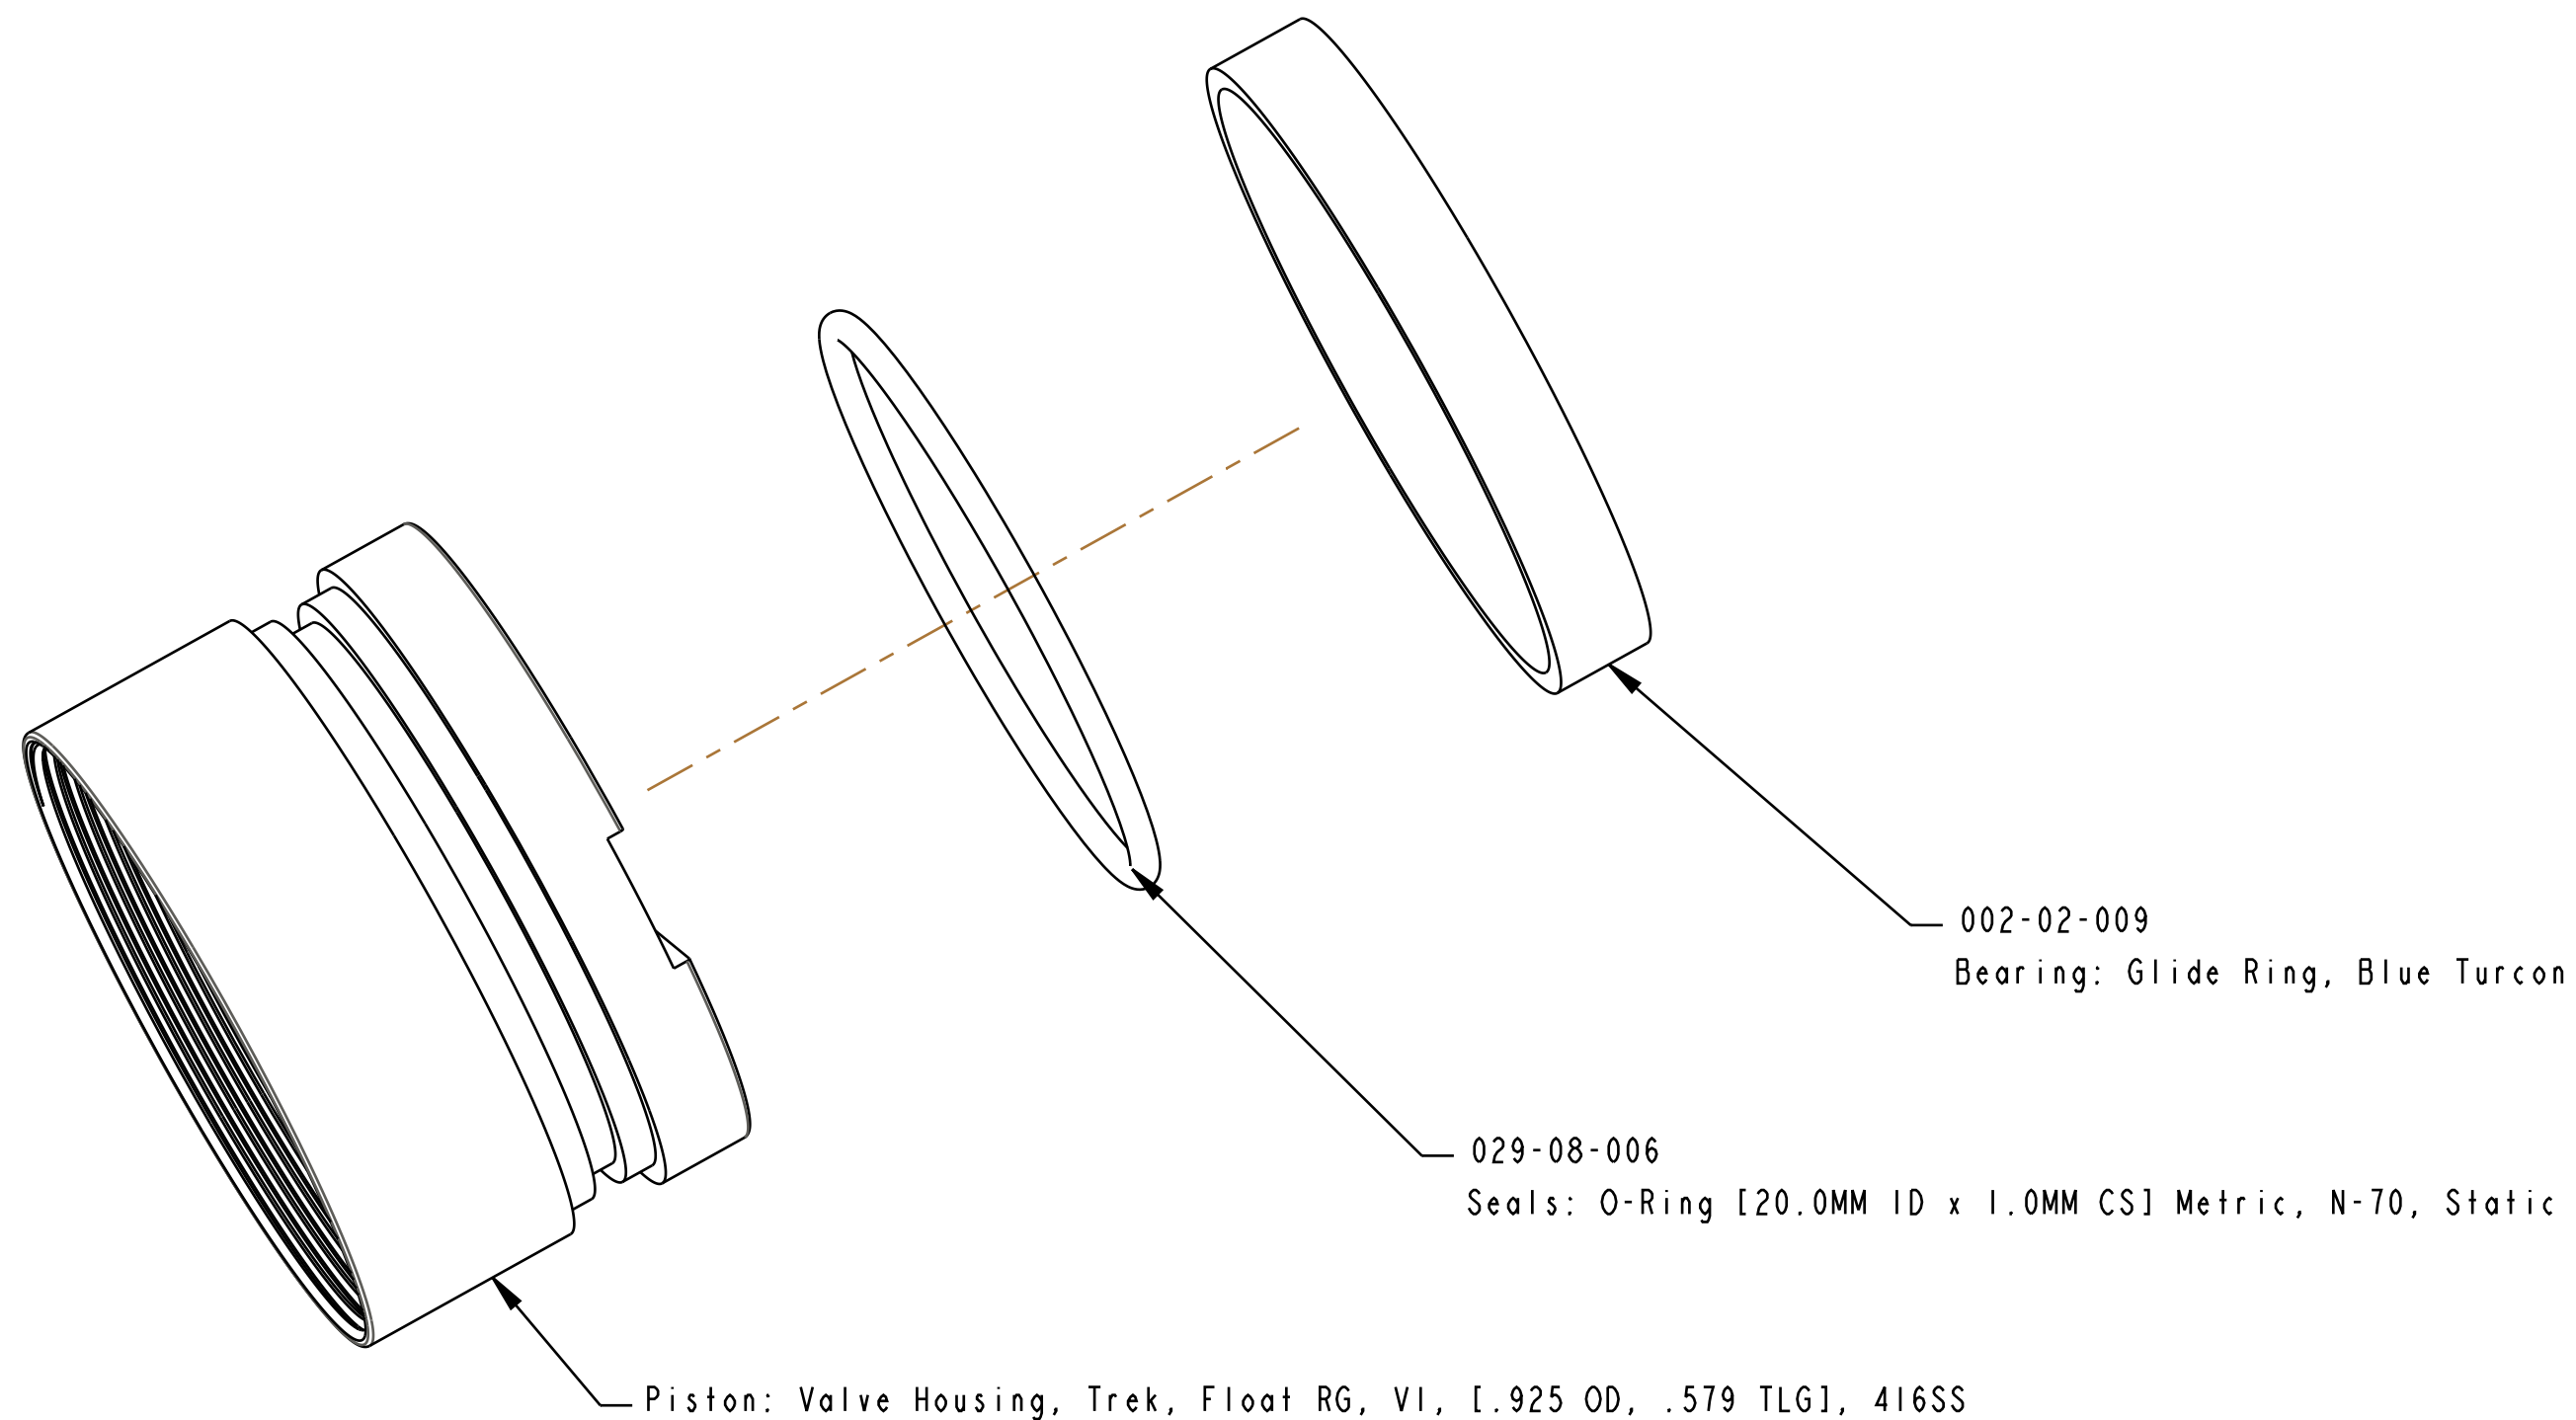

4

3

2

1

SECTION A-A

FOX **FOX Factory, Inc.** Ph 831-768-1100
 130 Hangar Way, Watsonville, CA 95076 USA Fax 831-768-9312

TITLE
 Piston Assy: 2020,
 Reatktiv, [0.940 Bore]

SIZE DWG. NO. **805-02-309-KIT**

PLOT SCALE 4:1 SHEET 1 OF 1

- PROPRIETARY -
 THIS DOCUMENT CONTAINS CONFIDENTIAL, PROPRIETARY INFORMATION
 THAT IS FOX PROPERTY. DO NOT DISCLOSE TO OR DUPLICATE
 FOR OTHERS EXCEPT AS AUTHORIZED BY FOX.