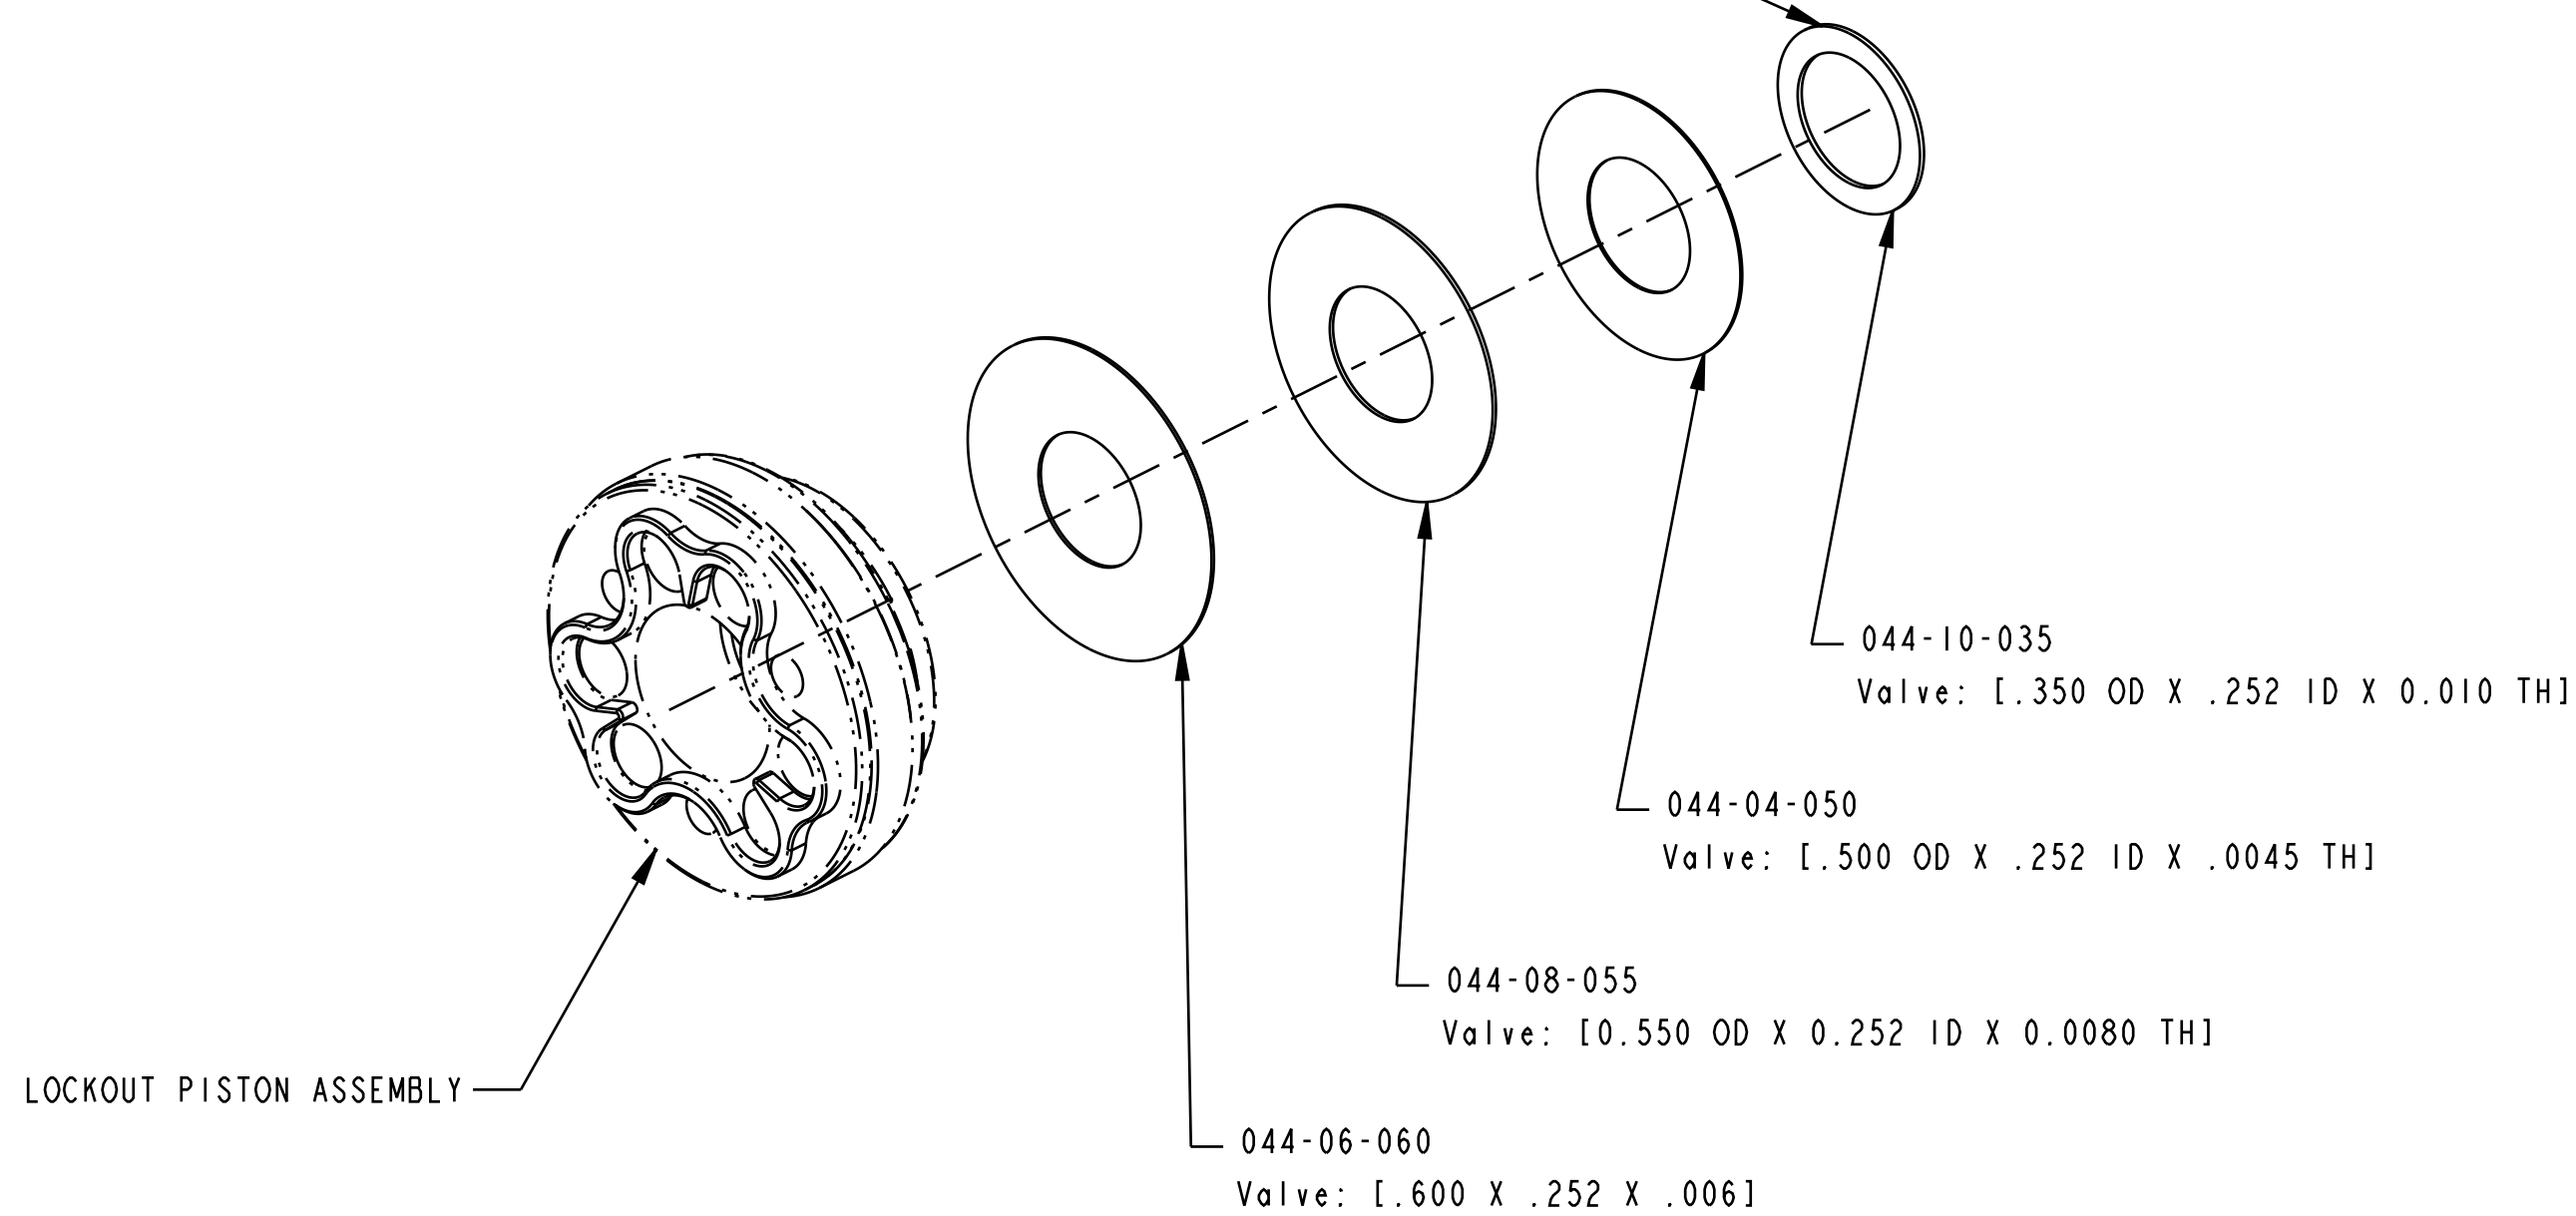

4

3

2

1

SECTION A-A
SCALE 5:1

1 OR 2 SPACERS MAY BE ADDED
TO ADJUST NUMBER OF REBOUND CLICKS

FOX FOX Factory, Inc. Ph 831-768-1100
130 Hangar Way, Watsonville, CA 95076 USA Fax 831-768-9312

TITLE
Valve Stack Assy,
2020 SuperStrut, Lockout

SIZE DWG. NO. **C** 805-05-210-KIT

PLOT SCALE 3:1 SHEET 1 OF 1

- PROPRIETARY -
THIS DOCUMENT CONTAINS CONFIDENTIAL, PROPRIETARY INFORMATION
THAT IS FOX PROPERTY. DO NOT DISCLOSE TO OR DUPLICATE
FOR OTHERS EXCEPT AS AUTHORIZED BY FOX.