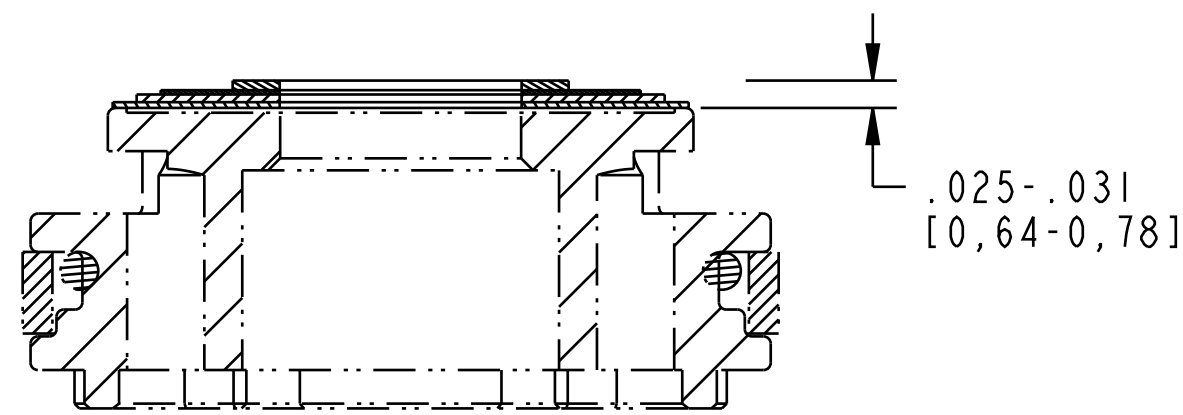

4

3

2

1

SECTION A-A
SCALE 5:1

1 OR 2 SPACERS MAY BE ADDED
TO ADJUST NUMBER OF REBOUND CLICKS

FOX FOX Factory, Inc. Ph 831-768-1100
130 Hangar Way, Watsonville, CA 95076 USA Fax 831-768-9312

TITLE
Valve Stack Assy,
2020 SuperStrut, Lockout

SIZE DWG. NO. **C** 805-05-210-KIT

PLOT SCALE 3:1 SHEET 1 OF 1

- PROPRIETARY -
THIS DOCUMENT CONTAINS CONFIDENTIAL, PROPRIETARY INFORMATION
THAT IS FOX PROPERTY. DO NOT DISCLOSE TO OR DUPLICATE
FOR OTHERS EXCEPT AS AUTHORIZED BY FOX.