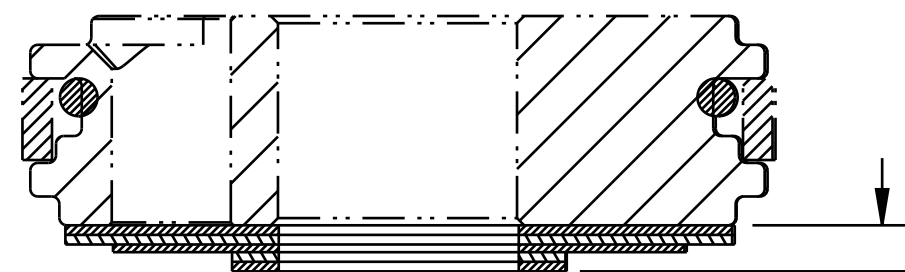

4

3

2

1

.045-.051  
[1,15-1,29]

SECTION A-A  
SCALE 5:1

1 SPACERS MAY BE REMOVED OR 1 OR 2 ADDED  
TO ADJUST NUMBER OF REBOUND CLICKS.

**FOX** FOX Factory, Inc. Ph 831-768-1100  
130 Hangar Way, Watsonville, CA 95076 USA Fax 831-768-9312

TITLE  
Valve Stack Assy,  
2020 SuperStrut, Rebound

SIZE DWG. NO. 805-05-310-KIT  
C  
PLOT SCALE 3:1 SHEET 1 OF 1

- PROPRIETARY -  
THIS DOCUMENT CONTAINS CONFIDENTIAL, PROPRIETARY INFORMATION  
THAT IS FOX PROPERTY. DO NOT DISCLOSE TO OR DUPLICATE  
FOR OTHERS EXCEPT AS AUTHORIZED BY FOX.