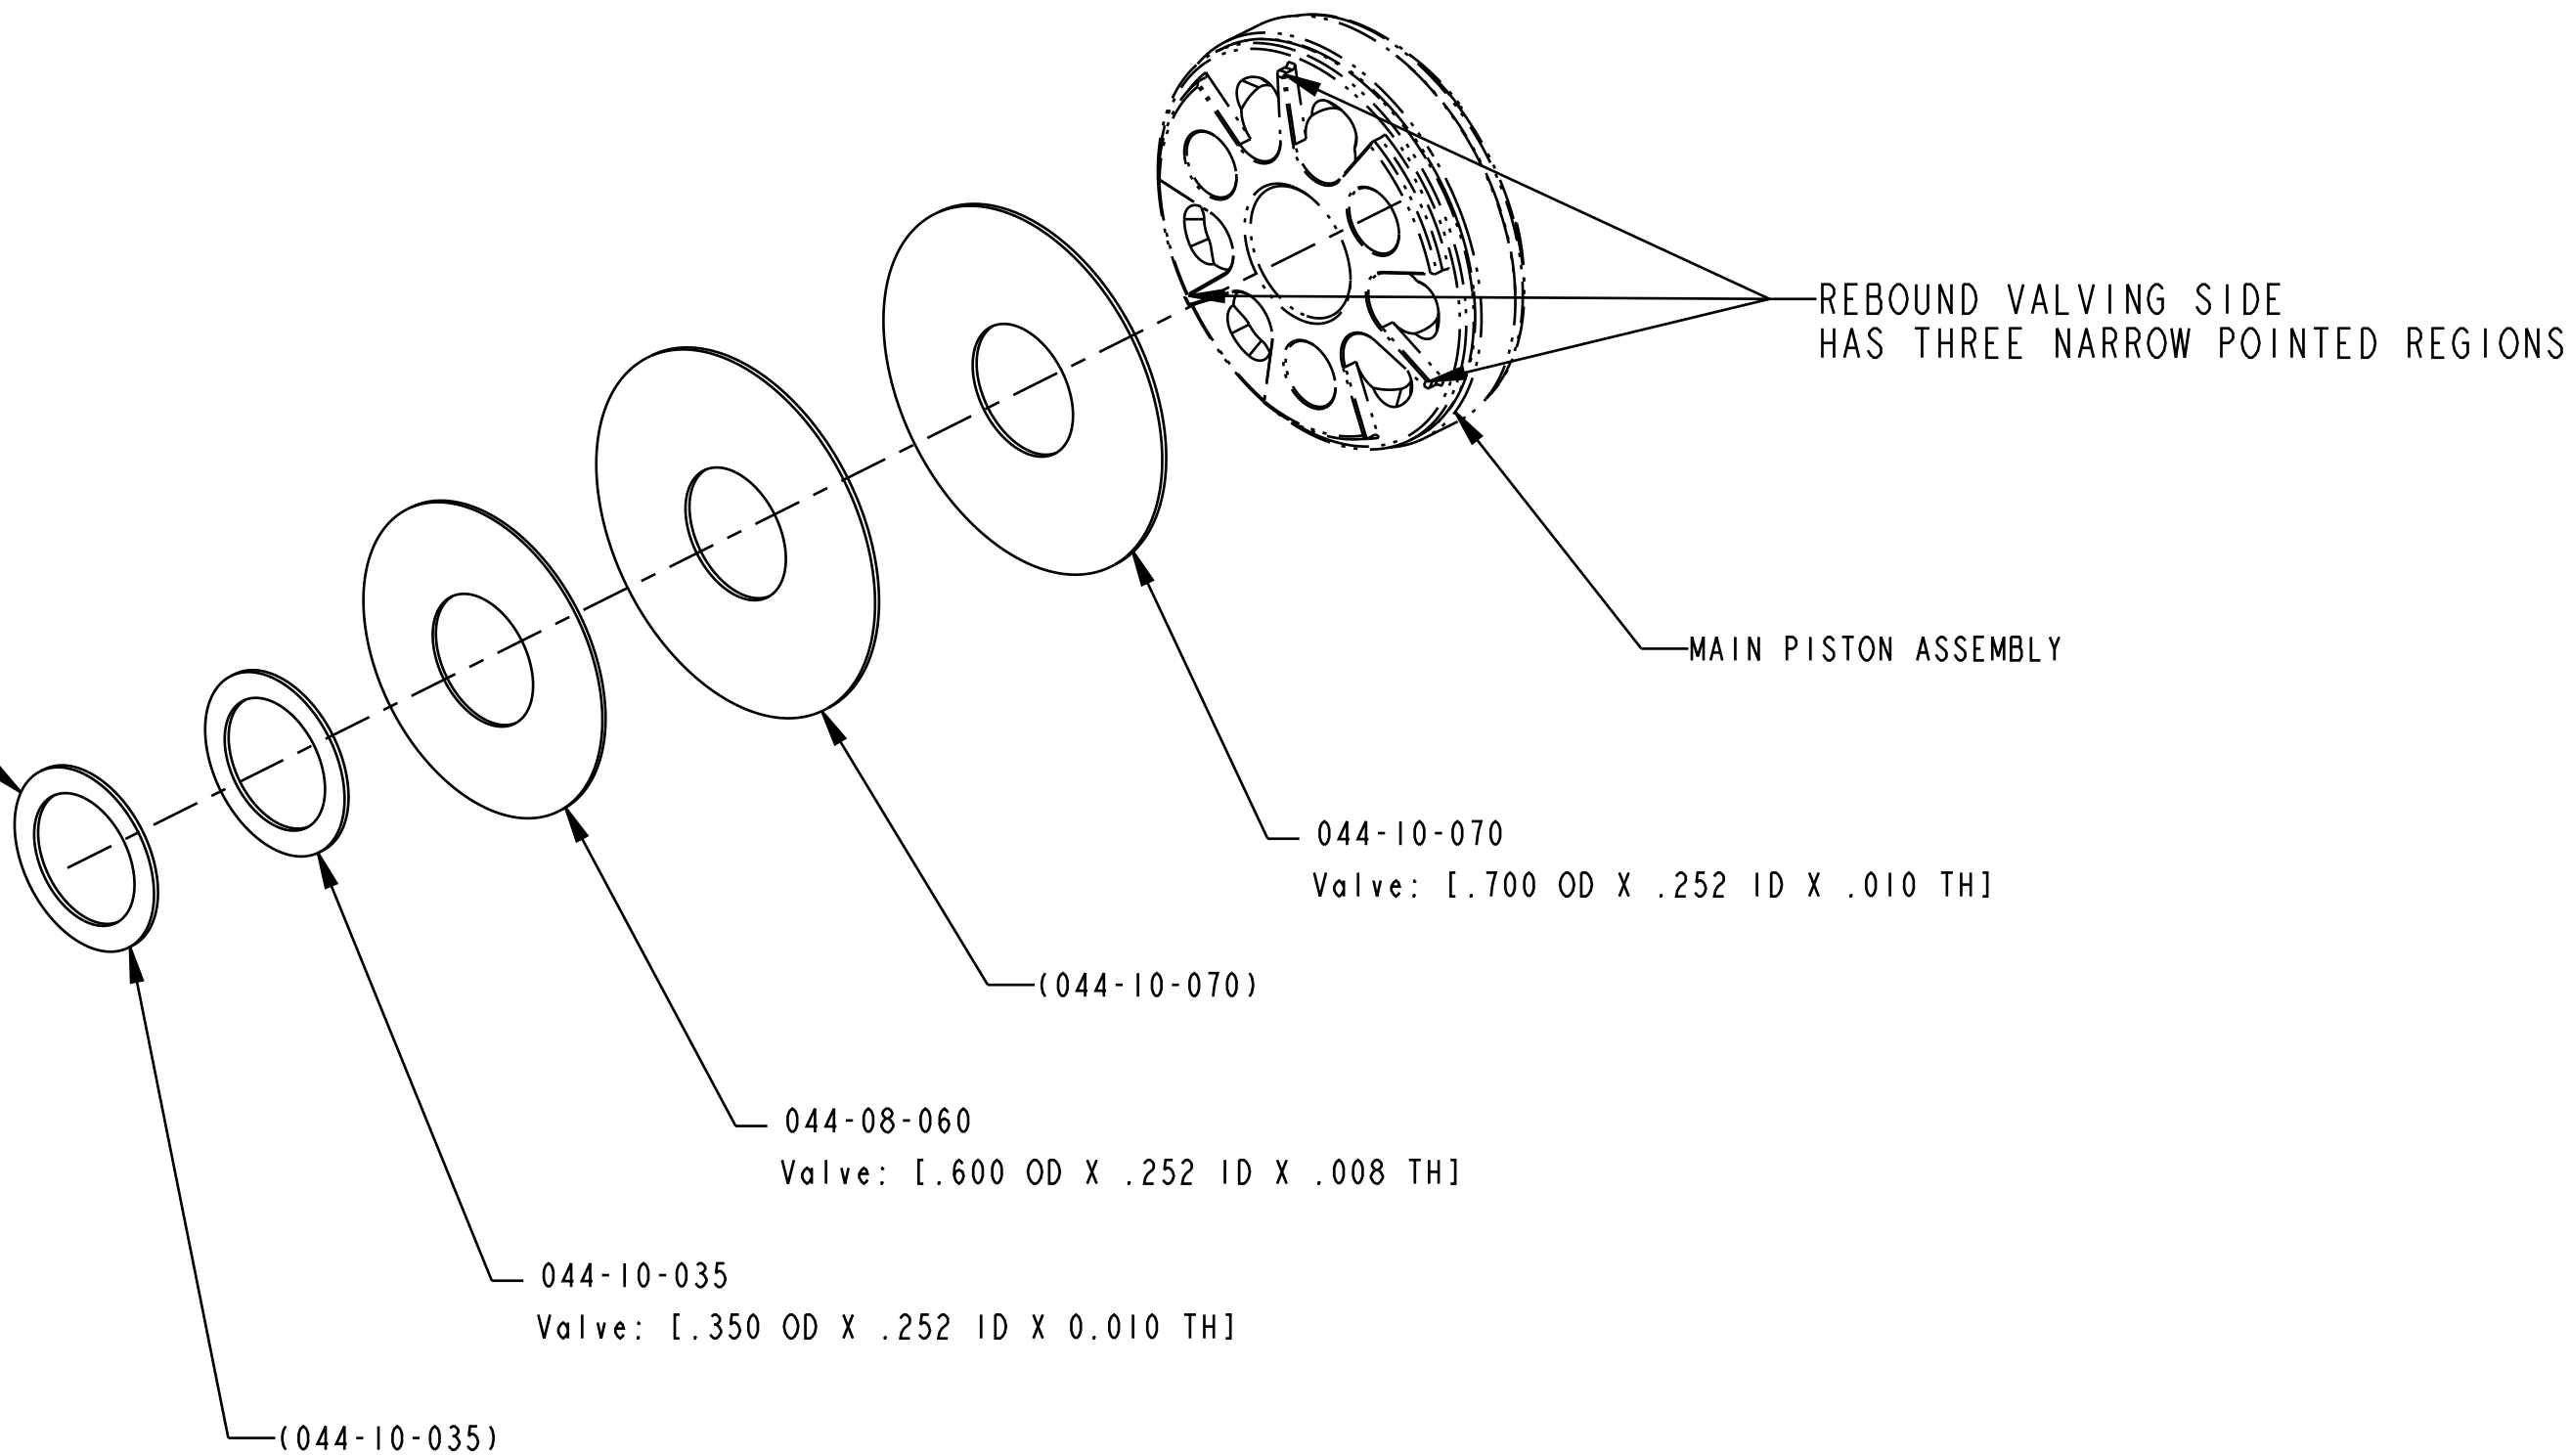

4

3

2

1

.045-.051  
[1,15-1,29]

SECTION A-A  
SCALE 5:1

1 SPACERS MAY BE REMOVED OR 1 OR 2 ADDED  
TO ADJUST NUMBER OF REBOUND CLICKS.

**FOX** FOX Factory, Inc. Ph 831-768-1100  
130 Hangar Way, Watsonville, CA 95076 USA Fax 831-768-9312

TITLE  
Valve Stack Assy,  
2020 SuperStrut, Rebound

SIZE DWG. NO. 805-05-310-KIT  
C  
PLOT SCALE 3:1 SHEET 1 OF 1

- PROPRIETARY -  
THIS DOCUMENT CONTAINS CONFIDENTIAL, PROPRIETARY INFORMATION  
THAT IS FOX PROPERTY. DO NOT DISCLOSE TO OR DUPLICATE  
FOR OTHERS EXCEPT AS AUTHORIZED BY FOX.