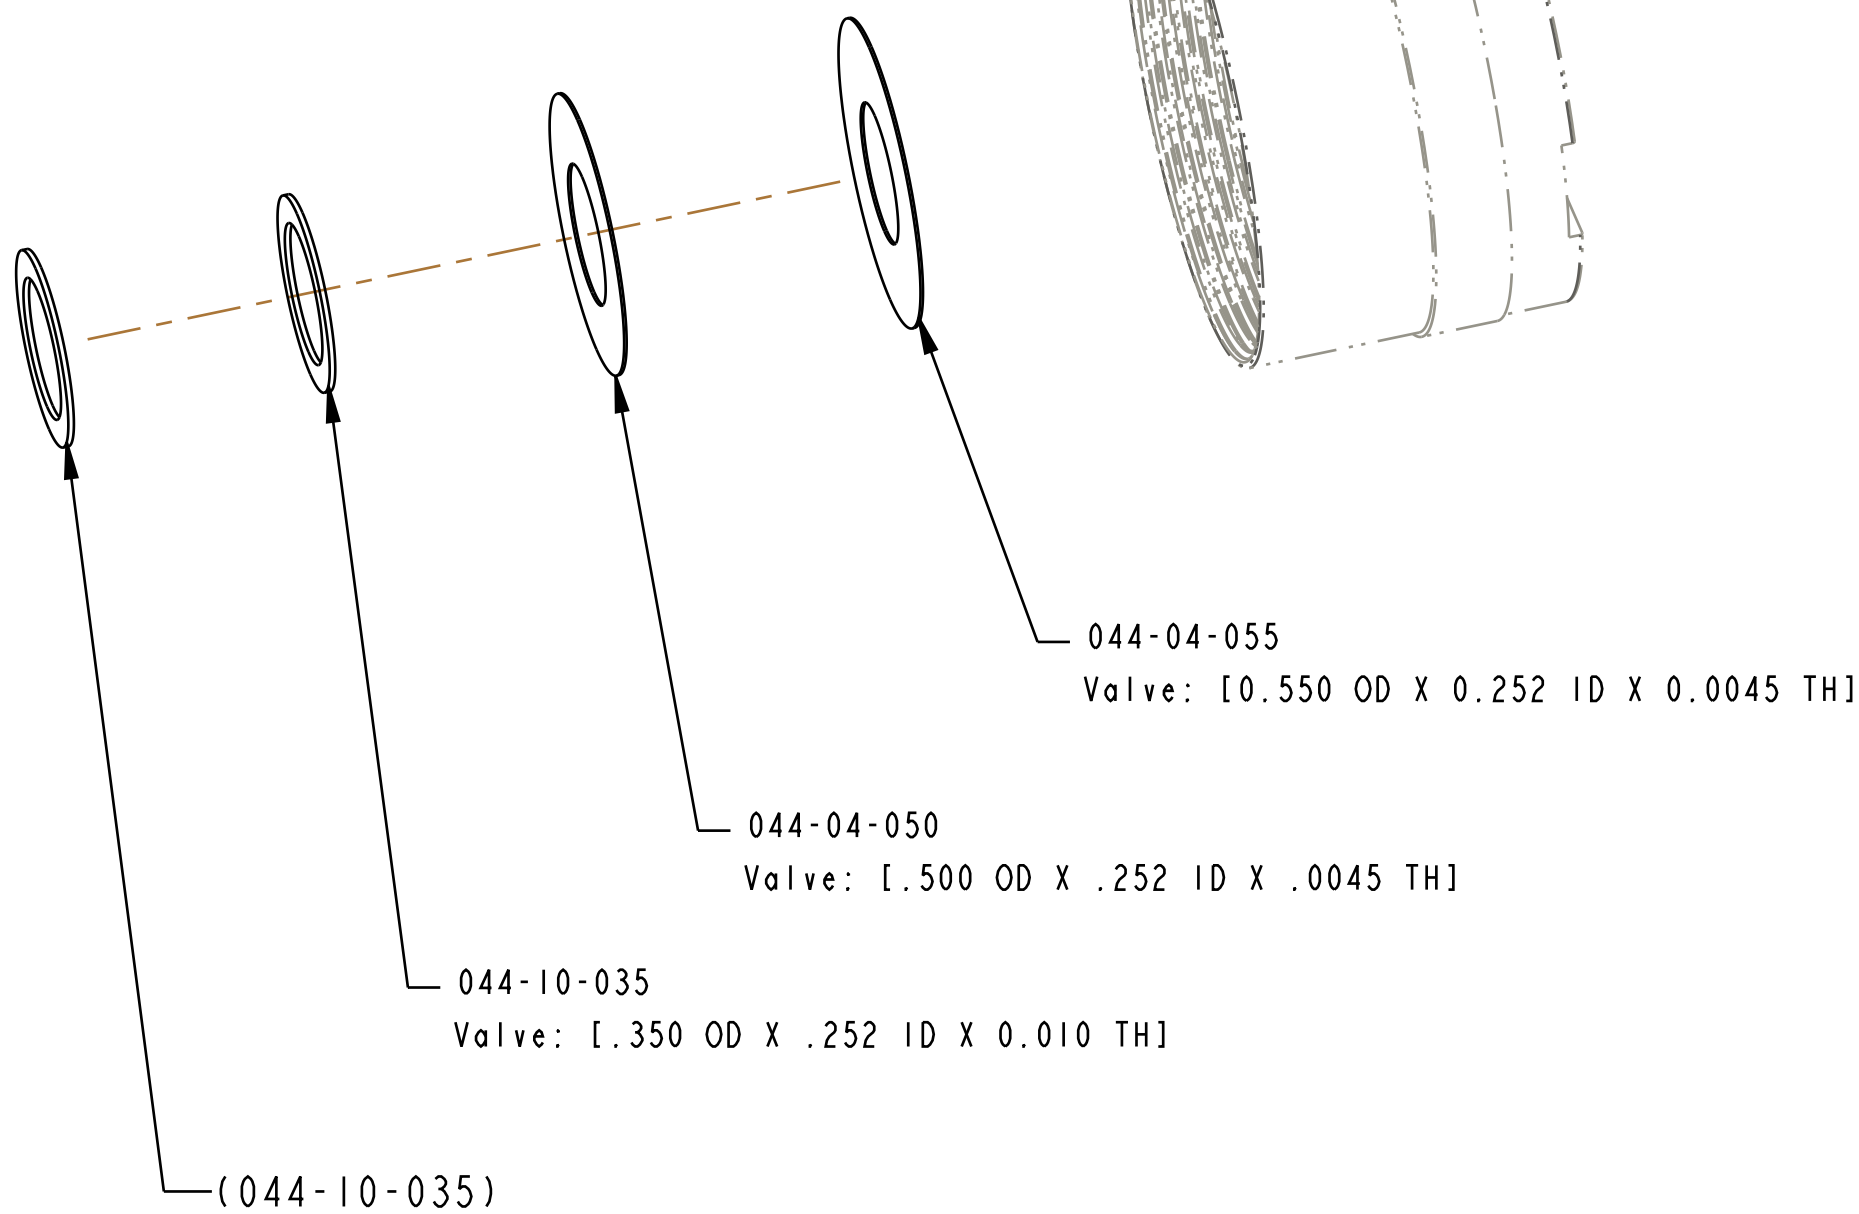

4

3

2

1

SECTION A-A

PISTON ASSEMBLY

PISTON BOLT

FOX **FOX Factory, Inc.** Ph 831-768-1100
130 Hangar Way, Watsonville, CA 95076 USA Fax 831-768-9312

TITLE
Valving Stack Assy:
2020 Reaktiv, Rebound Medium, RM

SIZE DWG. NO. **805-05-380-KIT**
PLOT SCALE 3:1 SHEET 1 OF 2

- PROPRIETARY -
THIS DOCUMENT CONTAINS CONFIDENTIAL, PROPRIETARY INFORMATION
THAT IS FOX PROPERTY. DO NOT DISCLOSE TO OR DUPLICATE
FOR OTHERS EXCEPT AS AUTHORIZED BY FOX.