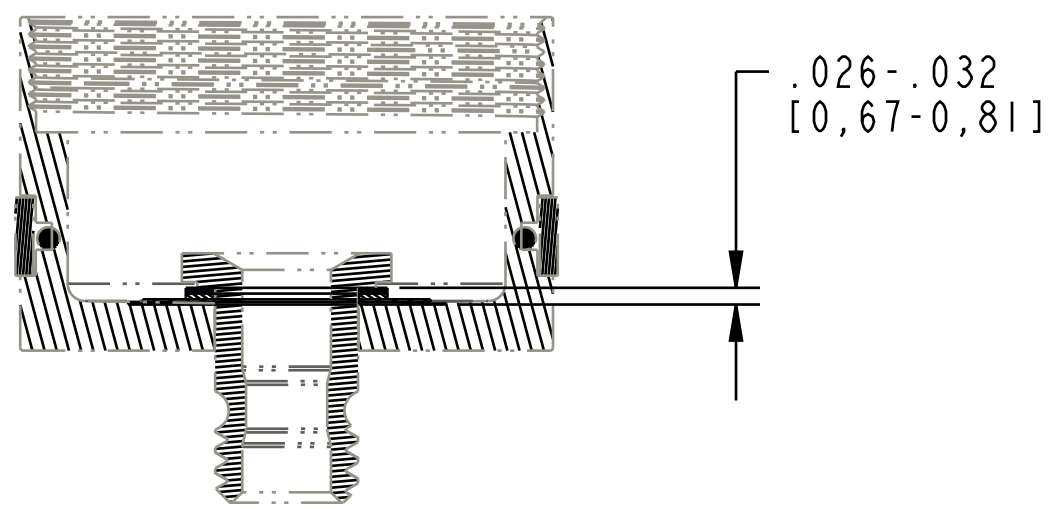

4

3

2

1

SECTION A-A

PISTON ASSEMBLY

PISTON BOLT

FOX **FOX Factory, Inc.** Ph 831-768-1100
130 Hangar Way, Watsonville, CA 95076 USA Fax 831-768-9312

TITLE
Valving Stack Assy:
2020 Reaktiv, Rebound Medium, RM

SIZE DWG. NO. **805-05-380-KIT**
PLOT SCALE 3:1 SHEET 1 OF 2

- PROPRIETARY -
THIS DOCUMENT CONTAINS CONFIDENTIAL, PROPRIETARY INFORMATION
THAT IS FOX PROPERTY. DO NOT DISCLOSE TO OR DUPLICATE
FOR OTHERS EXCEPT AS AUTHORIZED BY FOX.