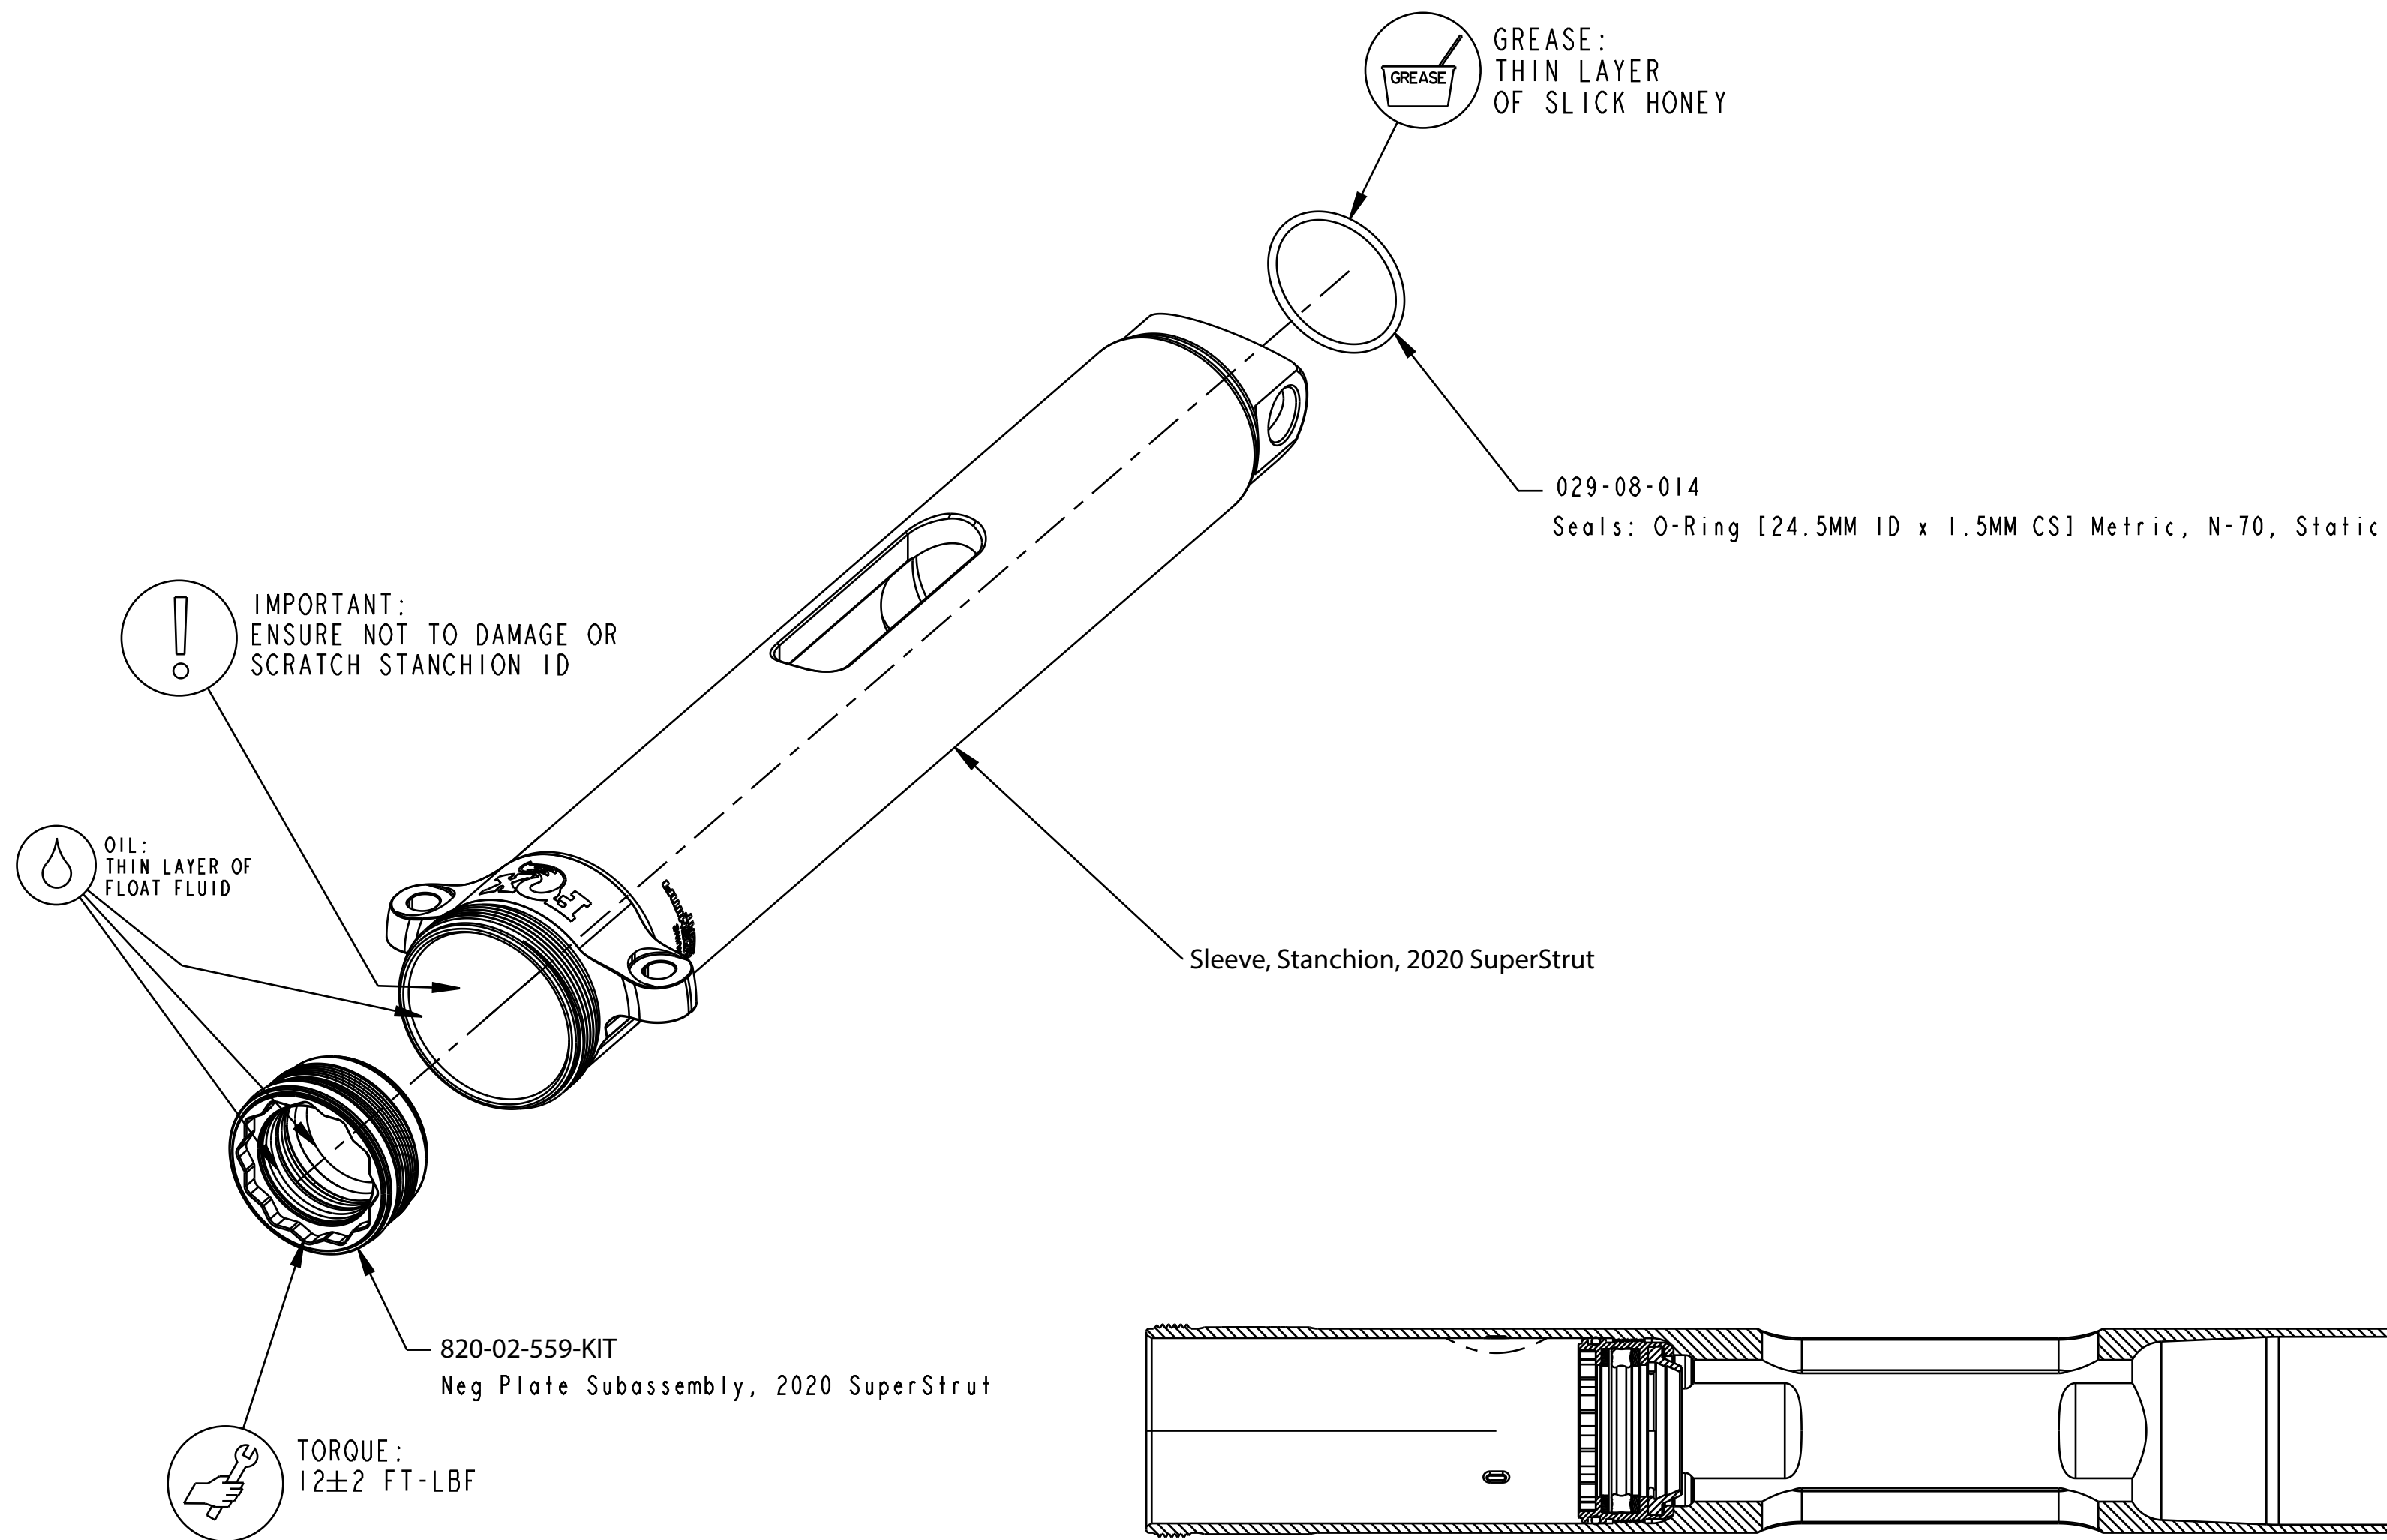

B

B

A

A

SECTION A-A

- PROPRIETARY -  
 THIS DOCUMENT CONTAINS CONFIDENTIAL, PROPRIETARY INFORMATION  
 THAT IS FOX PROPERTY. DO NOT DISCLOSE TO OR DUPLICATE  
 FOR OTHERS EXCEPT AS AUTHORIZED BY FOX.

|   |              |                  |
|---|--------------|------------------|
| <b>FOX</b> <b>FOX Factory, Inc.</b>                                       |              | Ph 831-768-1100  |
| 130 Hangar Way, Watsonville, CA 95076 USA                                 |              | Fax 831-768-9312 |
| TITLE <b>Sleeve Assemblies, Stanchion, 2020 SuperStrut, 32.5mm Travel</b> |              |                  |
| SIZE <b>C</b>   | DWG. NO.     |                  |
| PLOT SCALE 1:1  | SHEET 1 OF 1 |                  |