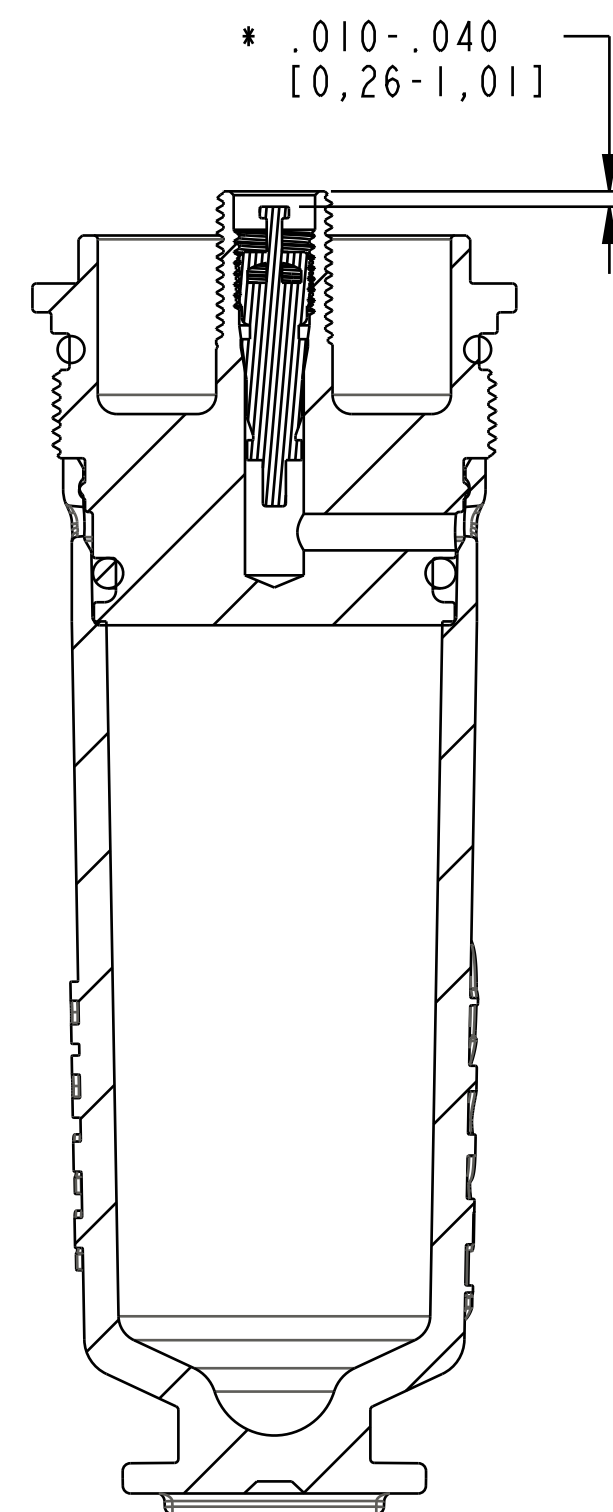

4

3

2

1

D

D

C

C

B

B

A

A

- PROPRIETARY -
THIS DOCUMENT CONTAINS CONFIDENTIAL, PROPRIETARY INFORMATION
THAT IS FOX PROPERTY. DO NOT DISCLOSE TO OR DUPLICATE
FOR OTHERS EXCEPT AS AUTHORIZED BY FOX.

FOX **FOX Factory, Inc.** Ph 831-768-1100
130 Hangar Way, Watsonville, CA 95076 USA Fax 831-768-9312

TITLE Topcap Assy, FLOAT LC NA 2, 32,
Black Ano, Hollow Volume Spacer, 22cc

SIZE DWG. NO. **C** 820-05-430-KIT

PLOT SCALE 2.00:1 SHEET 1 OF 1

4

3

2

1

ProE ASSEM