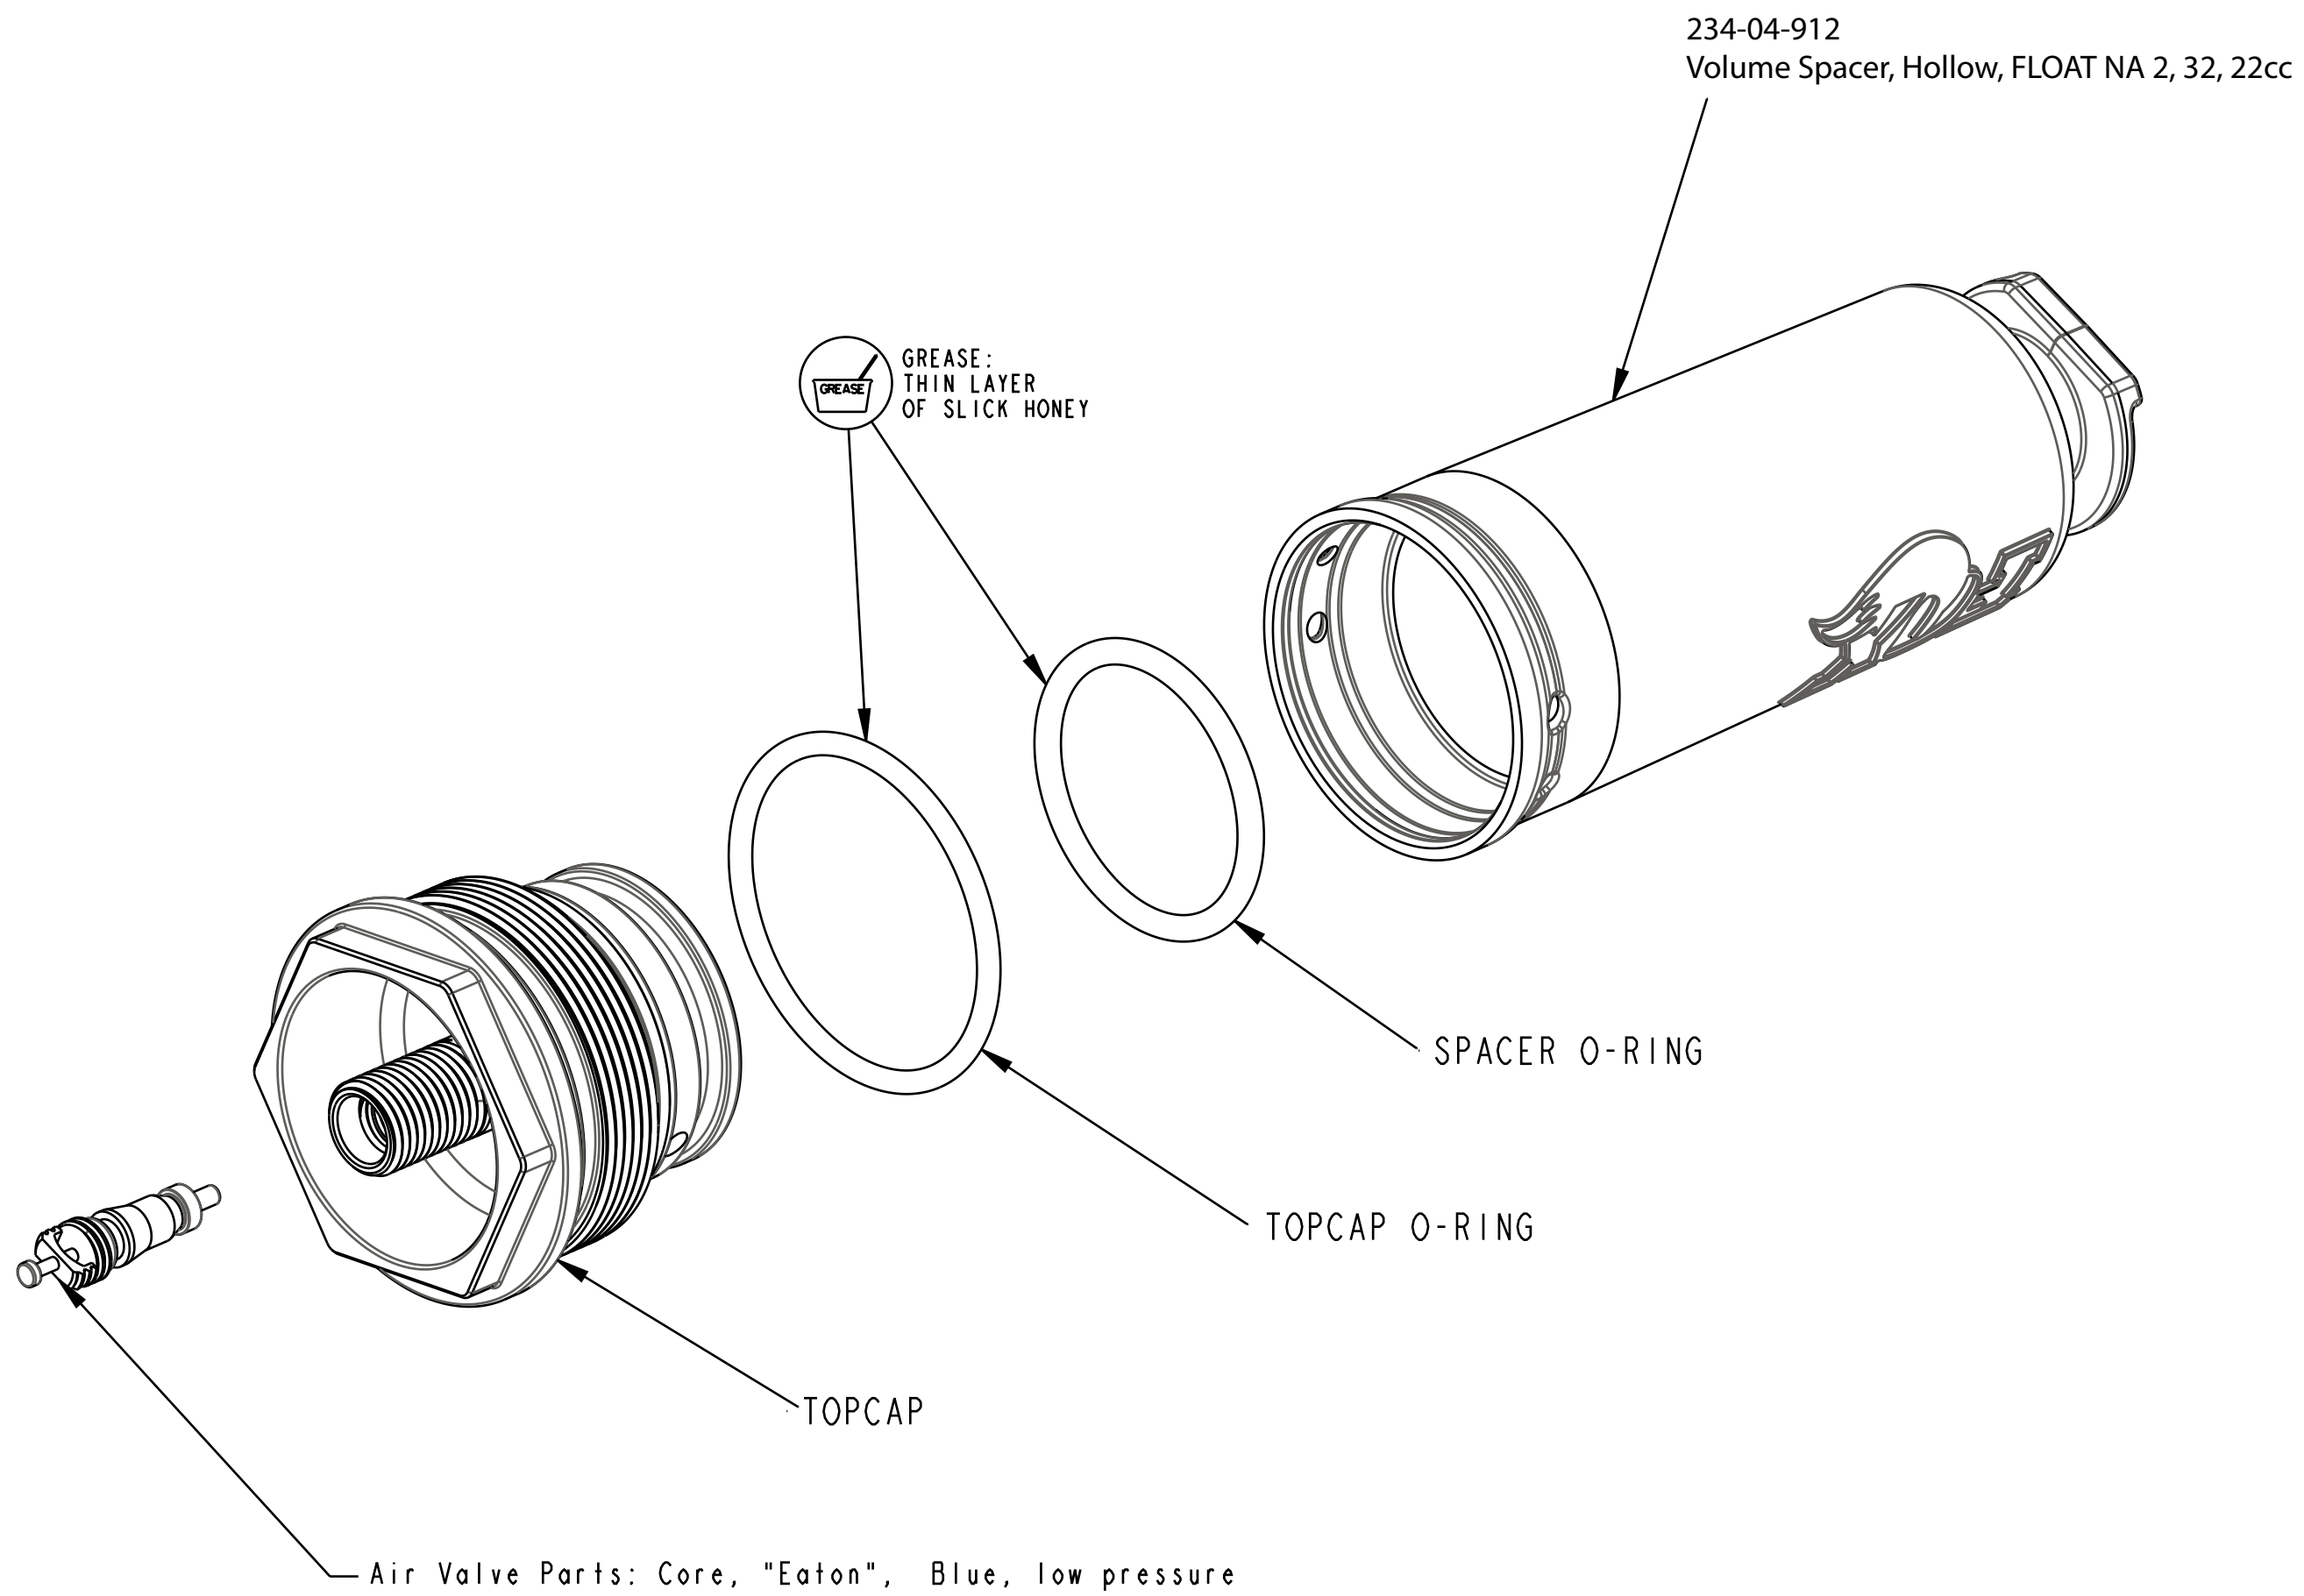

4

3

2

1

D

D

C

C

B

B

A

A

- PROPRIETARY -
THIS DOCUMENT CONTAINS CONFIDENTIAL, PROPRIETARY INFORMATION
THAT IS FOX PROPERTY. DO NOT DISCLOSE TO OR DUPLICATE
FOR OTHERS EXCEPT AS AUTHORIZED BY FOX.

FOX **FOX Factory, Inc.** Ph 831-768-1100
130 Hangar Way, Watsonville, CA 95076 USA Fax 831-768-9312

TITLE Topcap Assy, FLOAT LC NA 2, 32,
Black Ano, Hollow Volume Spacer, 22cc

SIZE DWG. NO. **C** 820-05-430-KIT

PLOT SCALE 2.00:1 SHEET 1 OF 1

4

3

2

1

ProE ASSEM