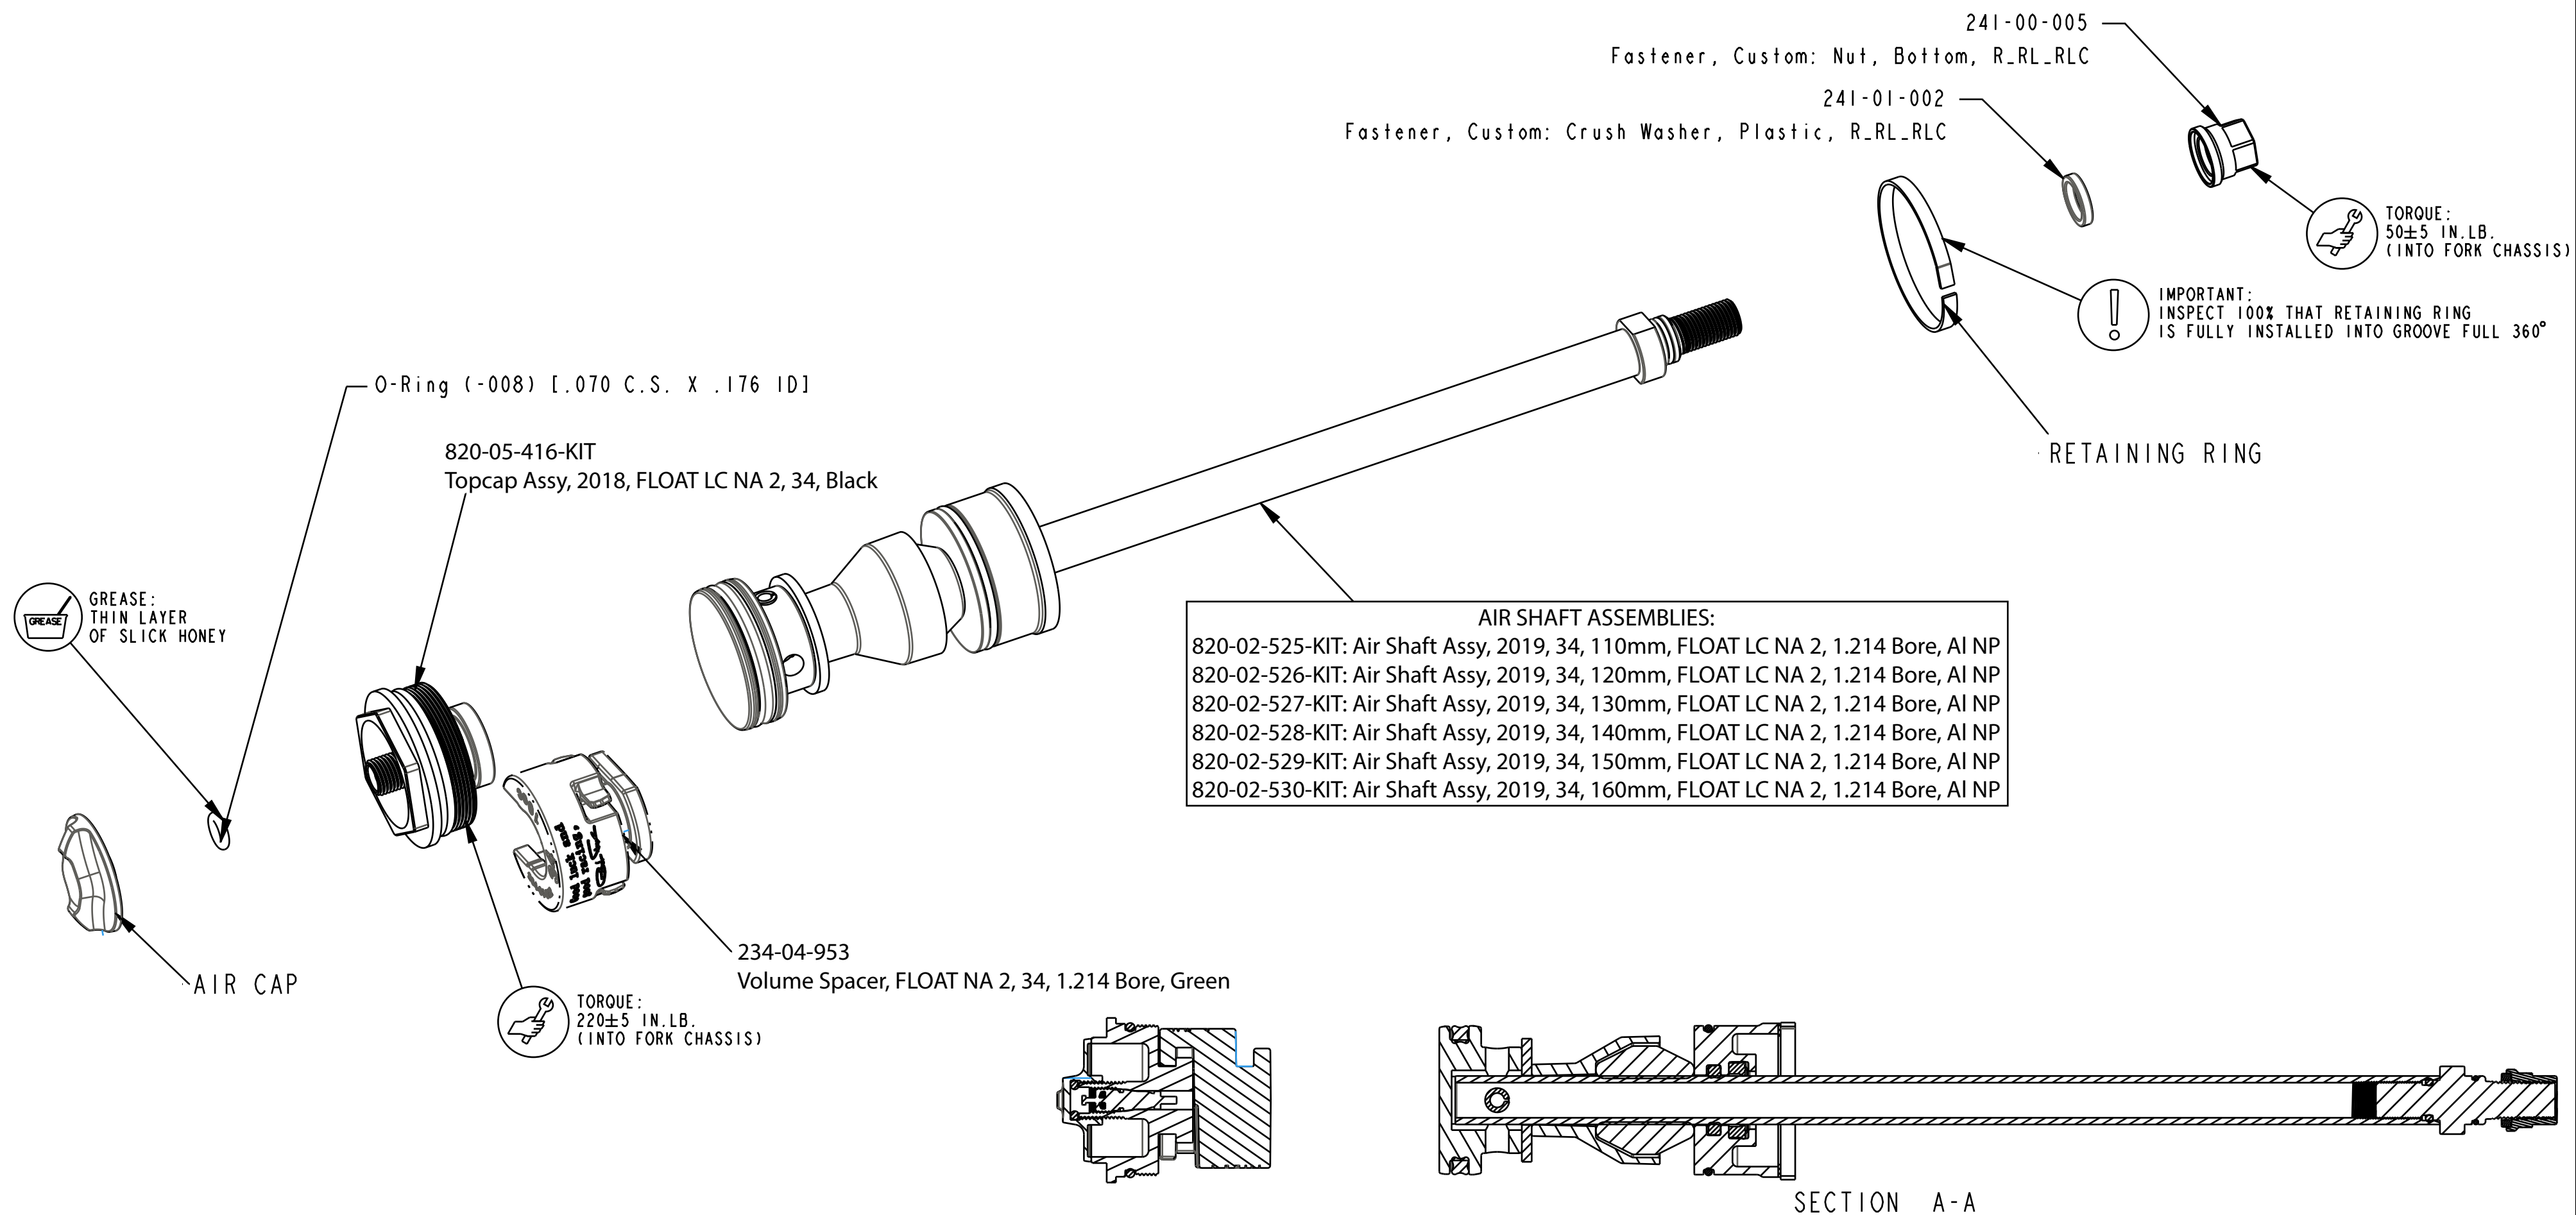

B

B

A

A

PROPRIETARY
 THIS DOCUMENT CONTAINS CONFIDENTIAL, PROPRIETARY INFORMATION
 THAT IS FOX PROPERTY. DO NOT DISCLOSE TO OR DUPLICATE
 FOR OTHERS EXCEPT AS AUTHORIZED BY FOX.

FOX Factory, Inc. 130 Hangar Way, Watsonville, CA 95076 USA Ph 831-768-1100 Fax 831-768-9312	
TITLE 2021 34 FLOAT NA2 AIR SPRING ASSEMBLIES	
SIZE C	DWG. NO.
PLOT SCALE .00:1	SHEET OF 1