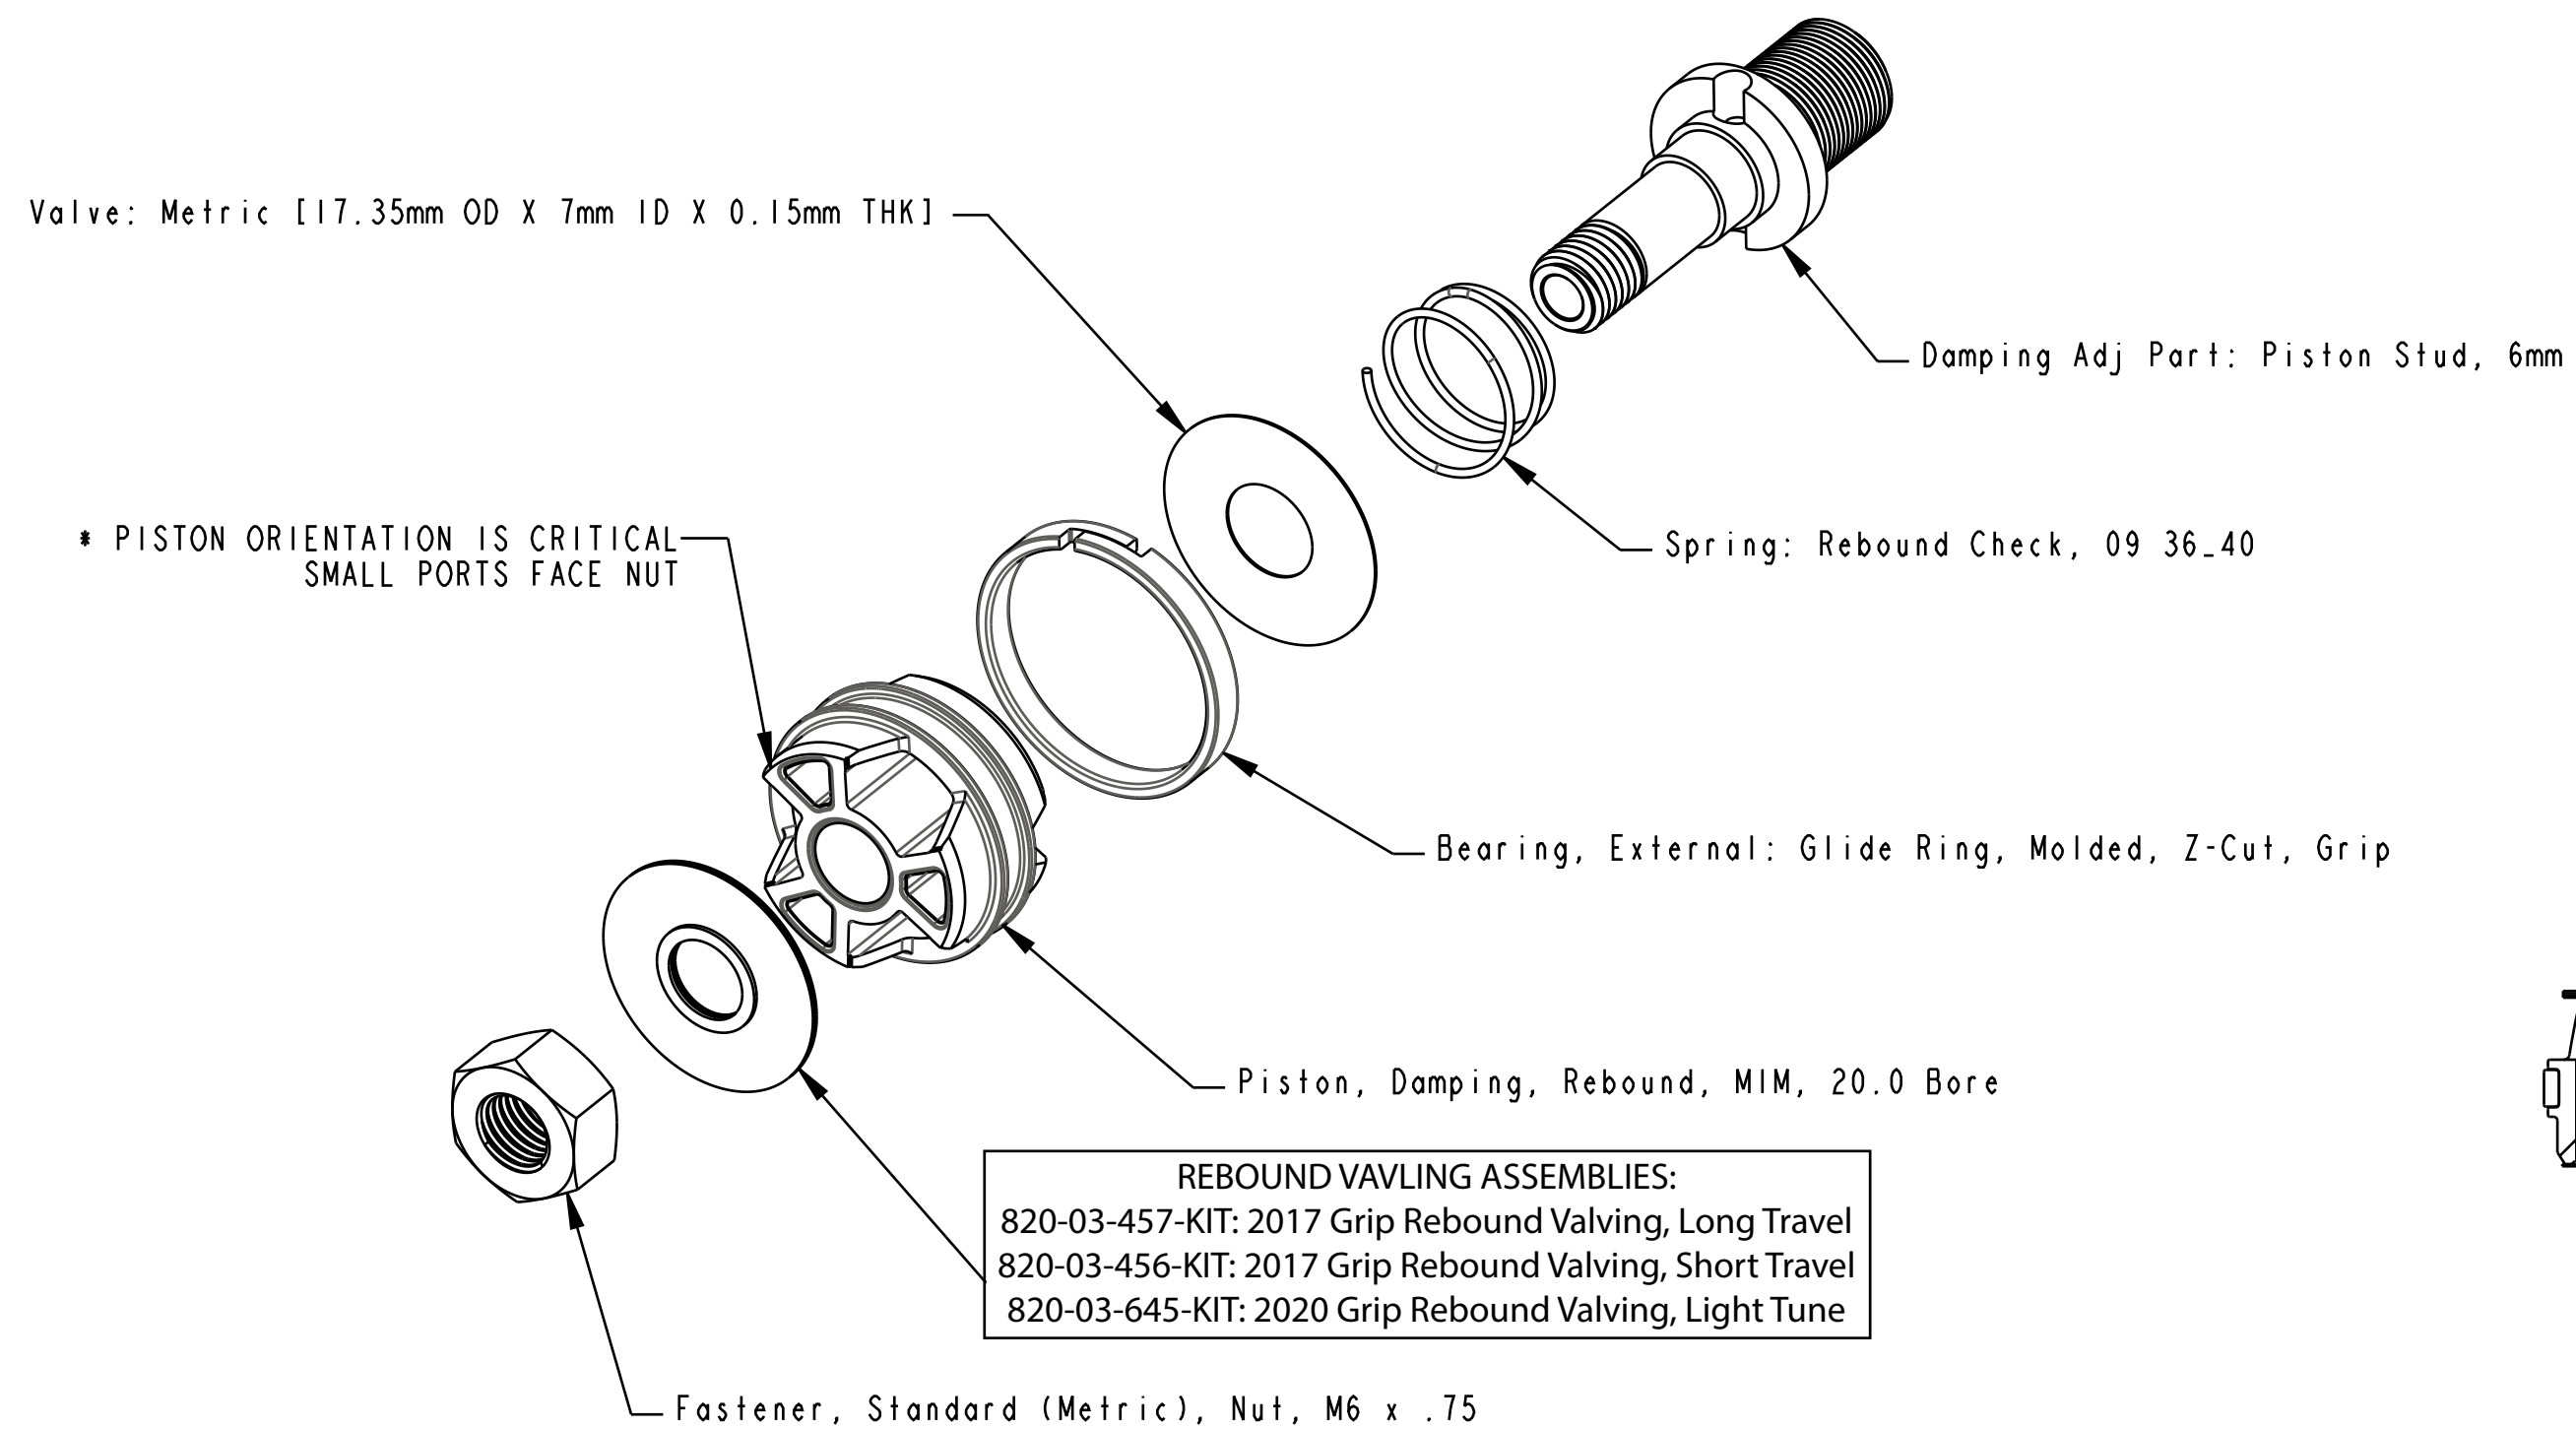

4

3

2

1

SECTION A-A

- PROPRIETARY -  
 THIS DOCUMENT CONTAINS CONFIDENTIAL, PROPRIETARY INFORMATION  
 THAT IS FOX PROPERTY. DO NOT DISCLOSE TO OR DUPLICATE  
 FOR OTHERS EXCEPT AS AUTHORIZED BY FOX.

	<b>FOX Factory, Inc.</b>	Ph 831-768-1100 Fax 831-768-9312
130 Hangar Way, Watsonville, CA 95076 USA		
<b>TITLE</b> 2021 34 GRIP REBOUND PISTON ASSEMBLIES		
<b>SIZE</b> C	<b>DWG. NO.</b>	
PLOT SCALE 2.00:1		SHEET 1 OF 1