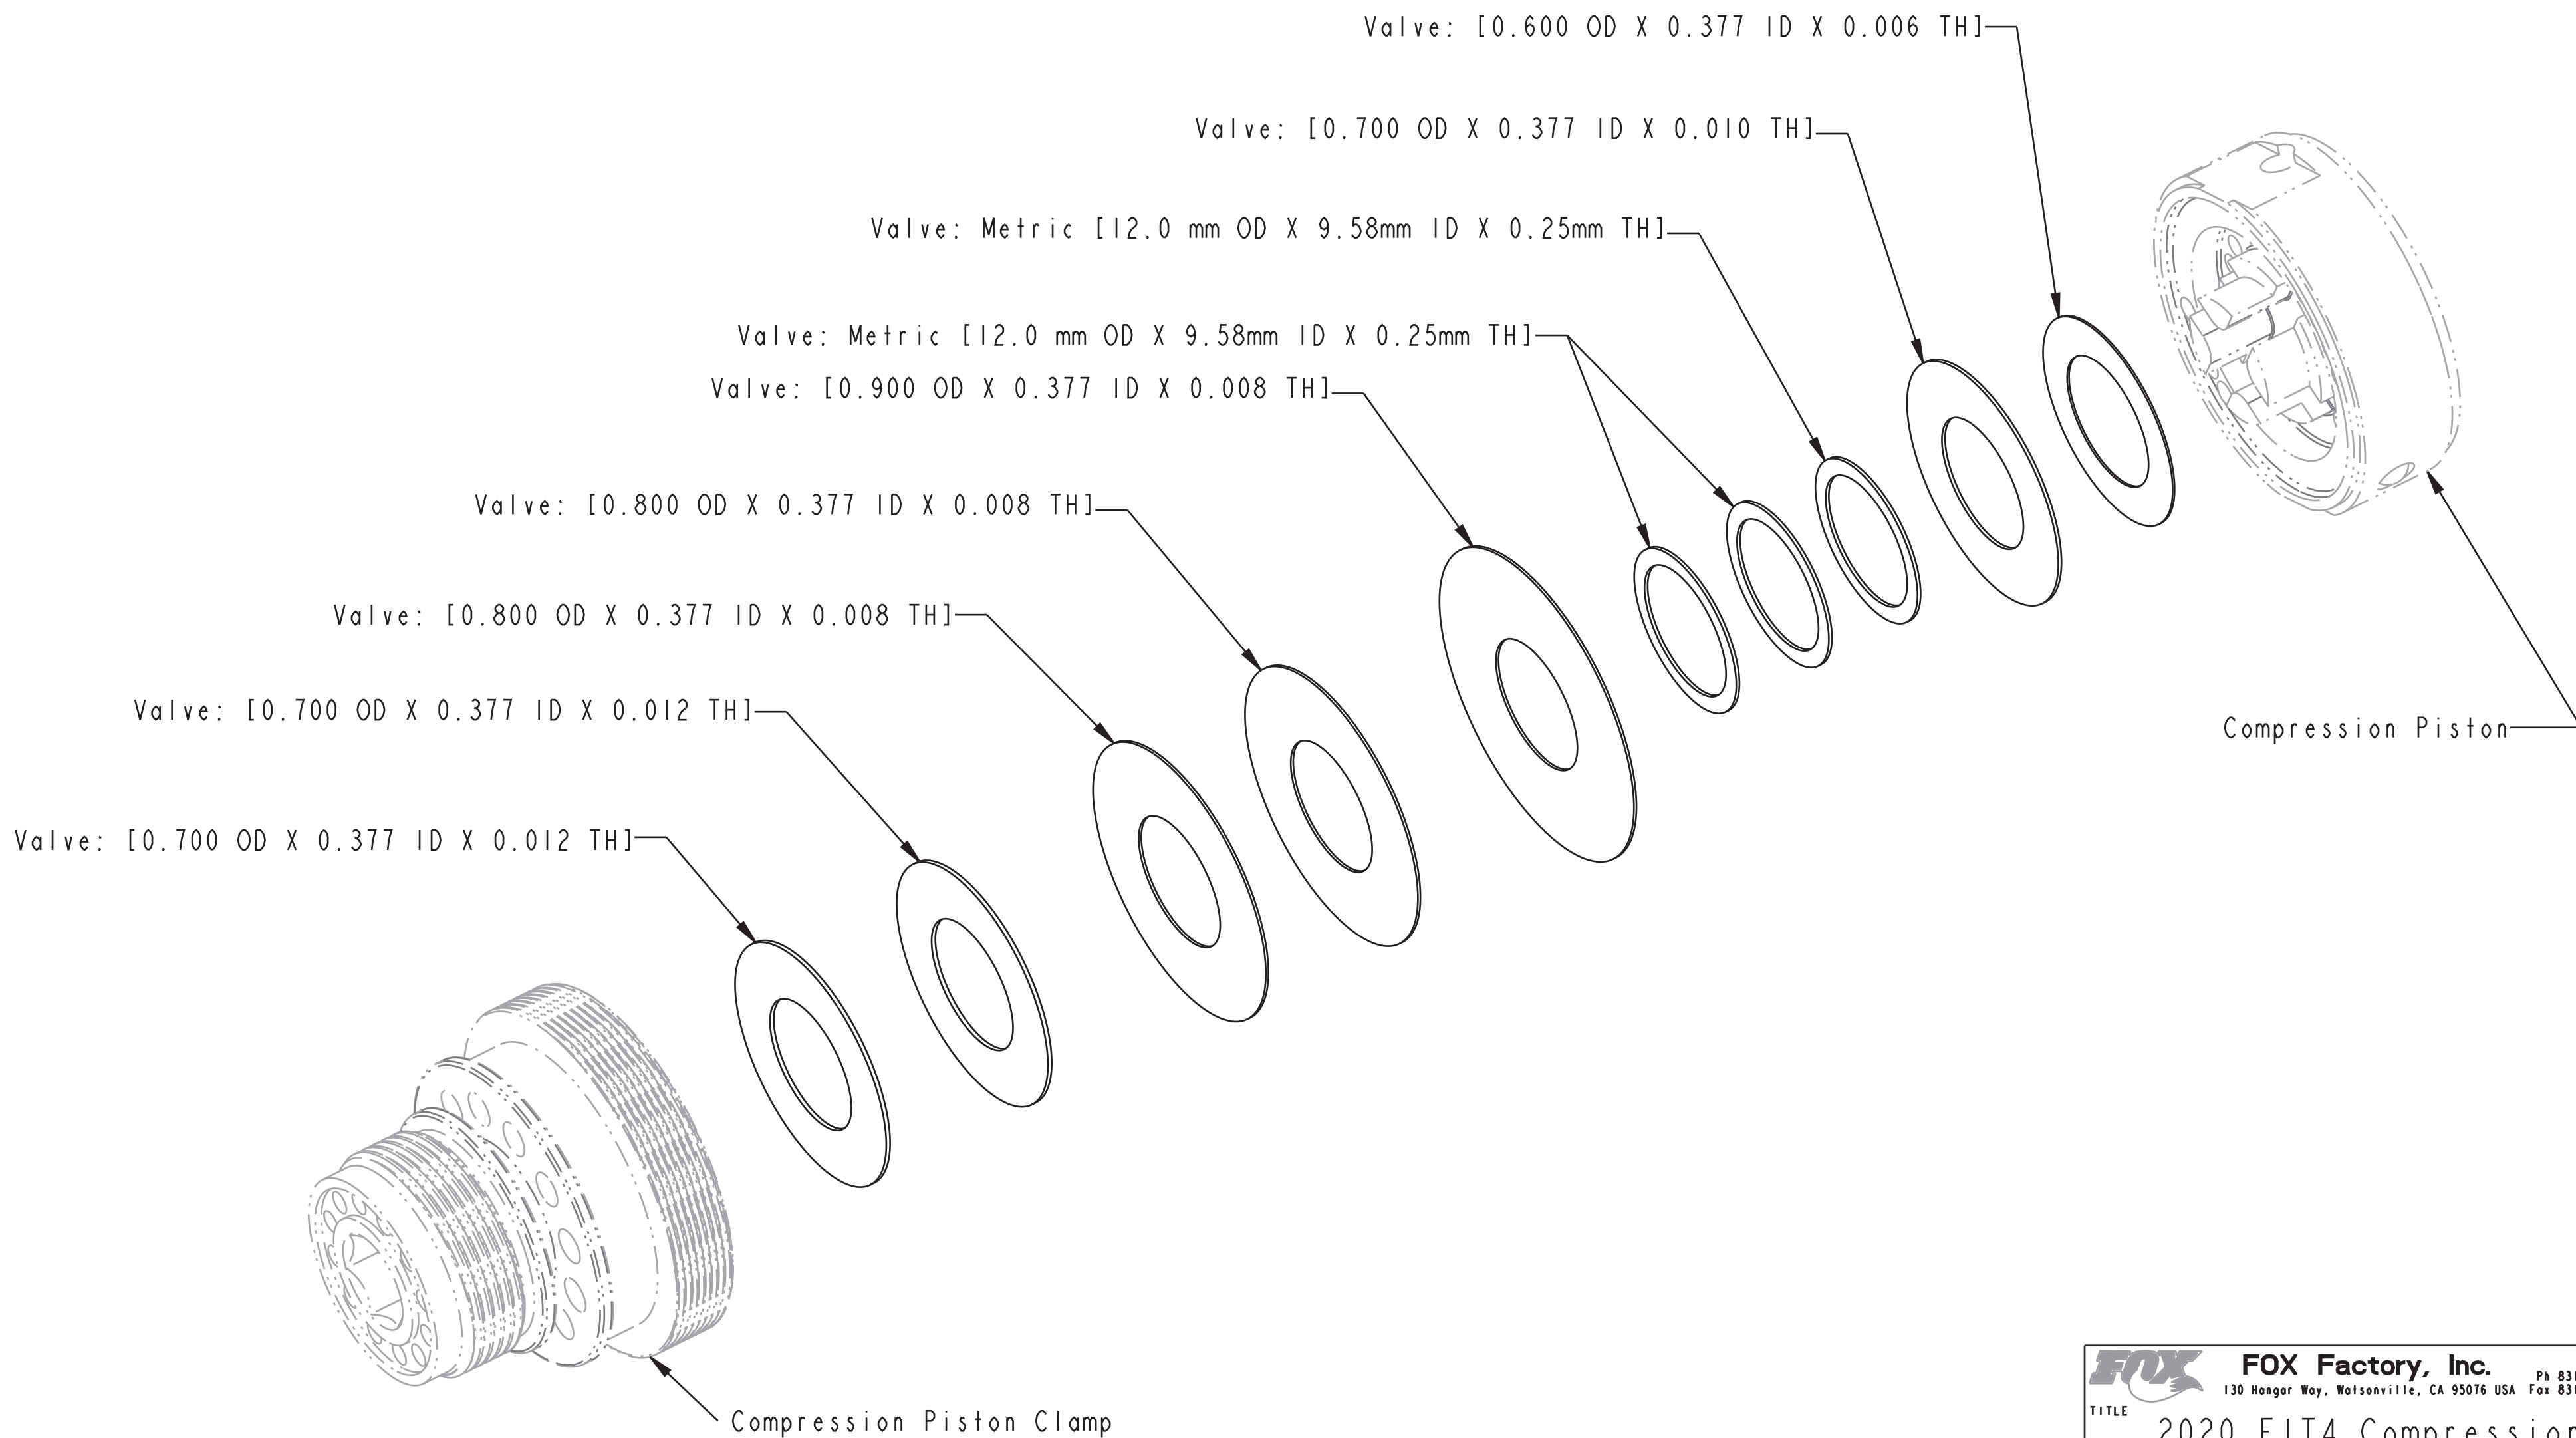

B

B

A

A

- PROPRIETARY -
 THIS DOCUMENT CONTAINS CONFIDENTIAL, PROPRIETARY INFORMATION
 THAT IS FOX PROPERTY. DO NOT DISCLOSE TO OR DUPLICATE
 FOR OTHERS EXCEPT AS AUTHORIZED BY FOX.

FOX		FOX Factory, Inc.		Ph 831-768-1100
		130 Hangar Way, Watsonville, CA 95076 USA		Fax 831-768-9312
TITLE 2020 FIT4 Compression Valving Assy, 8mm Shaft				
SIZE	DWG. NO.	820-03-613-KIT		
C				
PLOT SCALE 3:1		SHEET 1 OF 1		