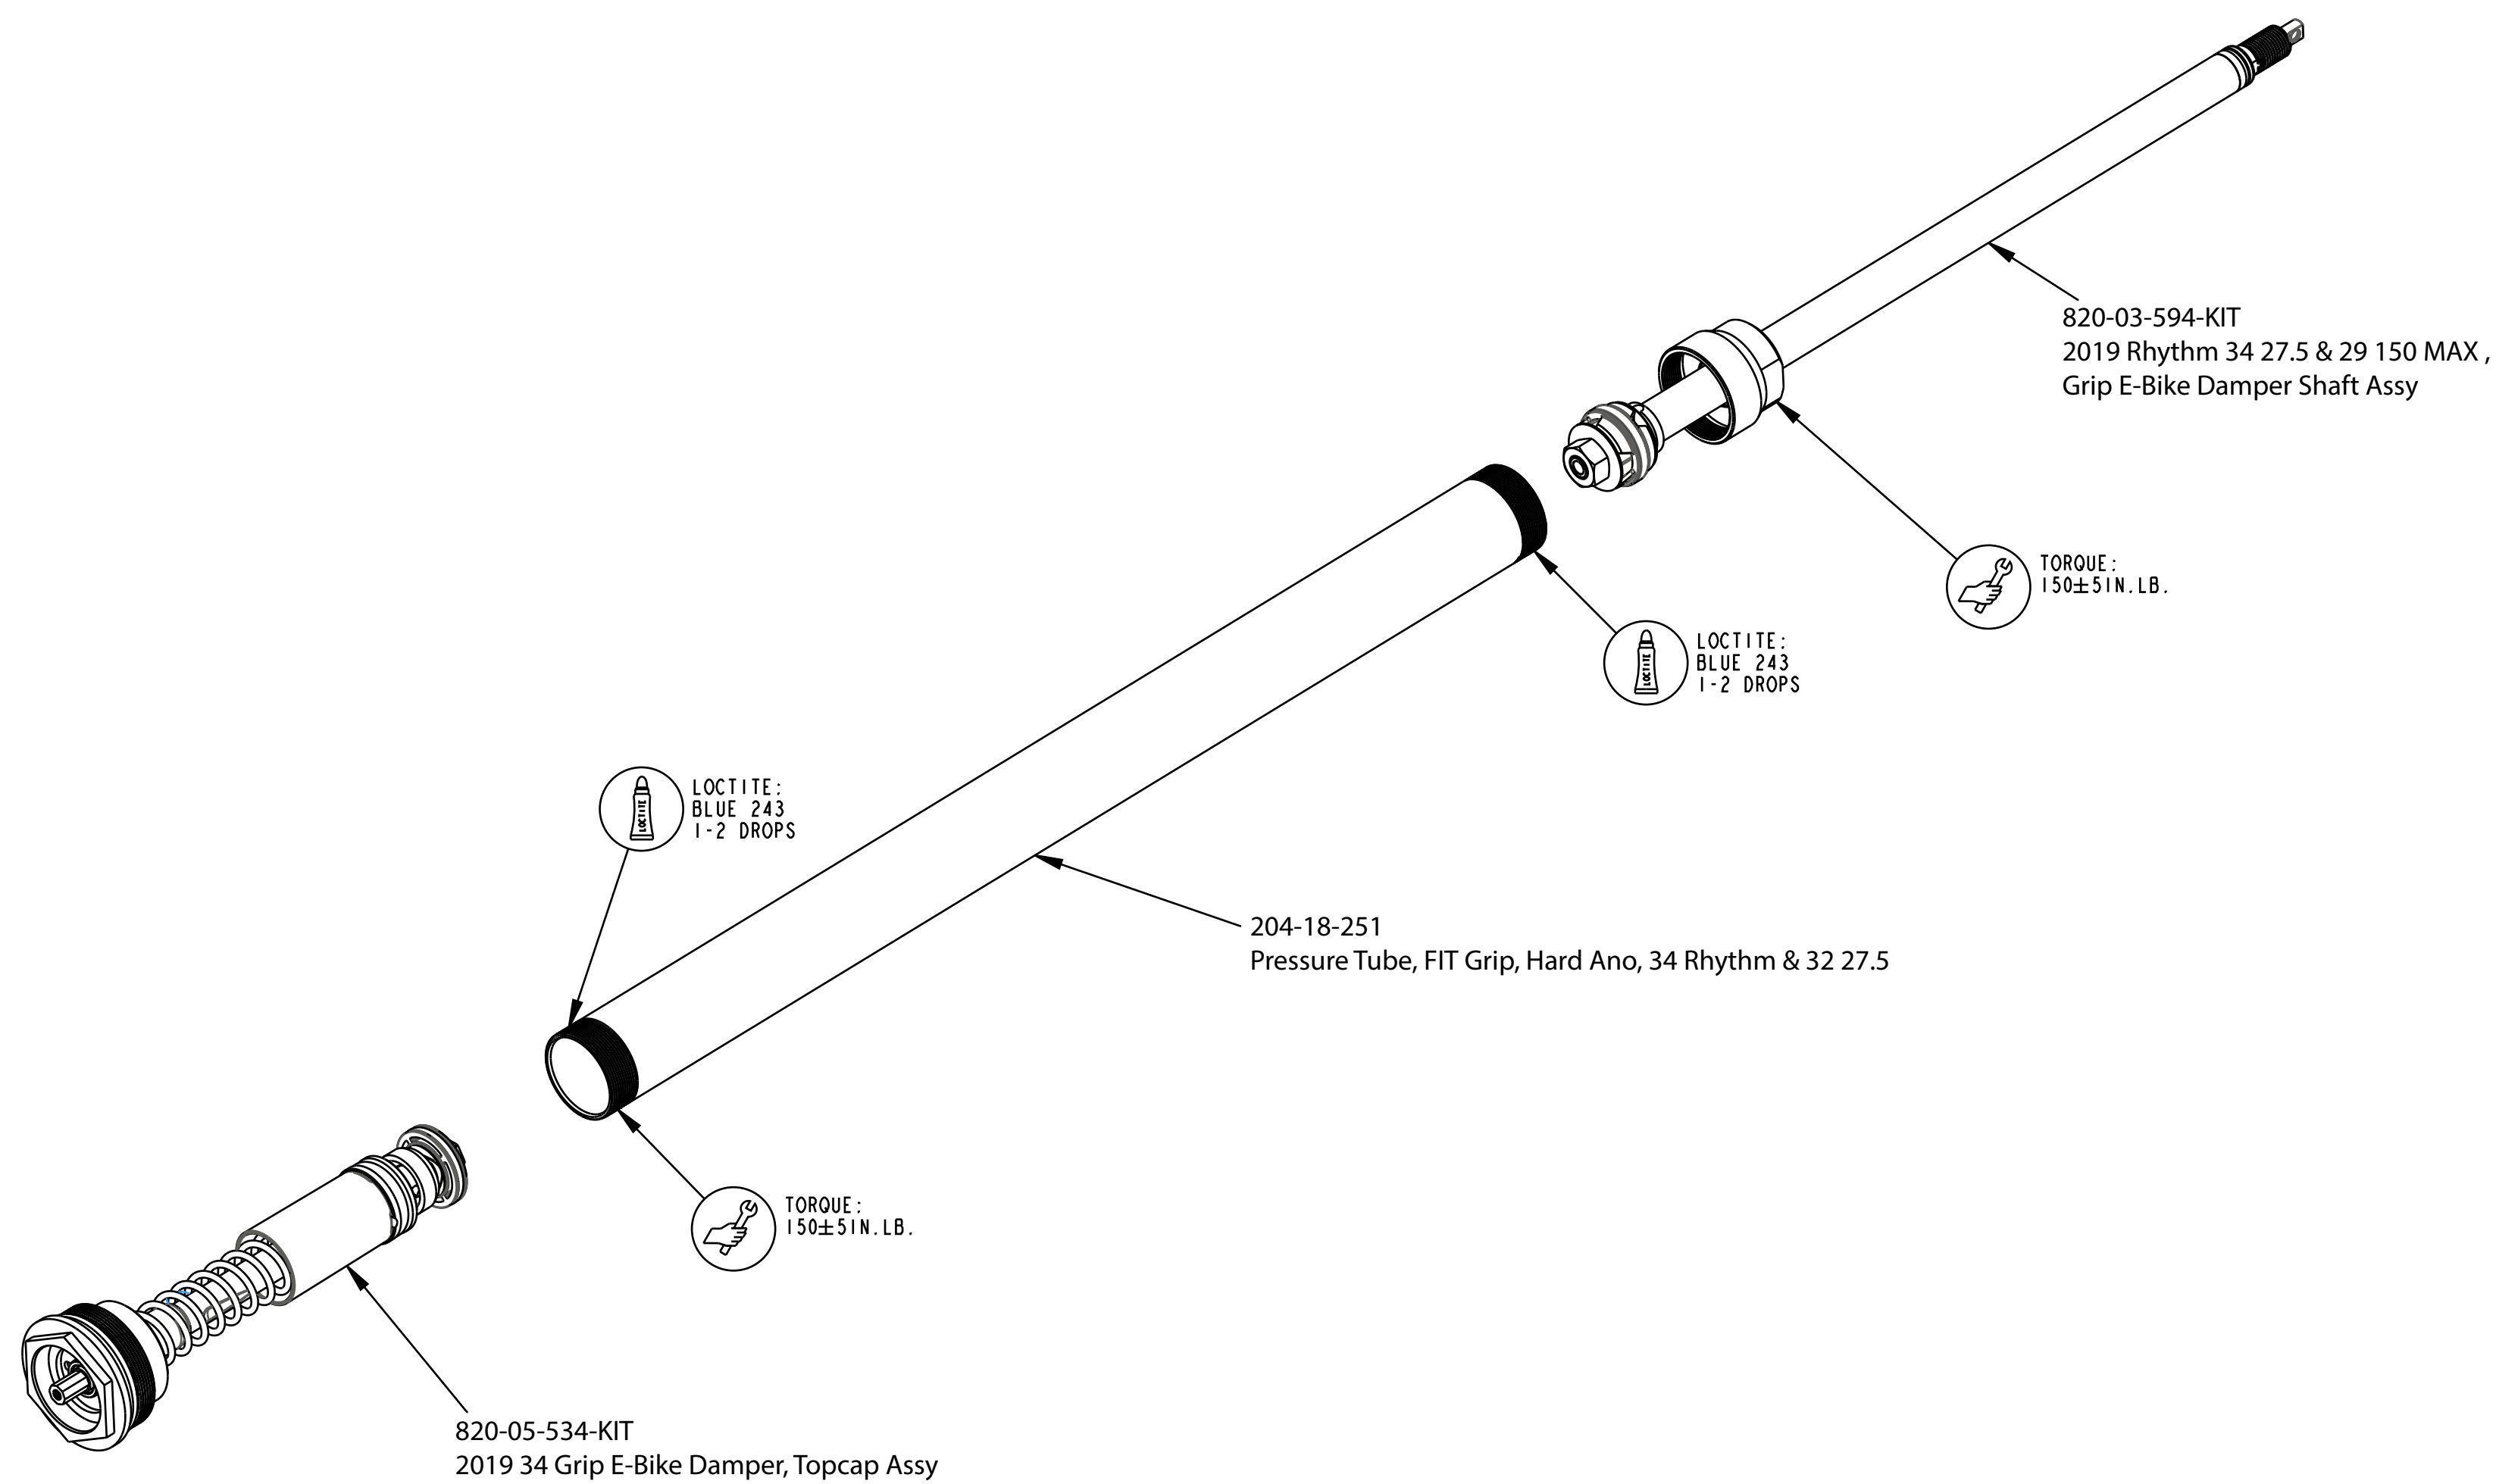

4

3

2

1

820-05-534-KIT
2019 34 Grip E-Bike Damper, Topcap Assy

204-18-251
Pressure Tube, FIT Grip, Hard Ano, 34 Rhythm & 32 27.5

820-03-594-KIT
2019 Rhythm 34 27.5 & 29 150 MAX,
Grip E-Bike Damper Shaft Assy

LOCTITE:
BLUE 243
1-2 DROPS

LOCTITE:
BLUE 243
1-2 DROPS

TORQUE:
150±5 IN. LB.

TORQUE:
150±5 IN. LB.

FOX **FOX Factory, Inc.** Ph 831-768-1100
130 Hangar Way, Watsonville, CA 95076 USA Fax 831-768-9312

TITLE
**2019 34 Rhythm 150 MAX,
Grip E-Bike Cart Assy**

SIZE DWG. NO.
C
PLOT SCALE 0.75:1 SHEET 1 OF 1

PROPRIETARY
THIS DOCUMENT CONTAINS CONFIDENTIAL, PROPRIETARY INFORMATION
THAT IS FOX PROPERTY. DO NOT DISCLOSE TO OR DUPLICATE
FOR OTHERS EXCEPT AS AUTHORIZED BY FOX.